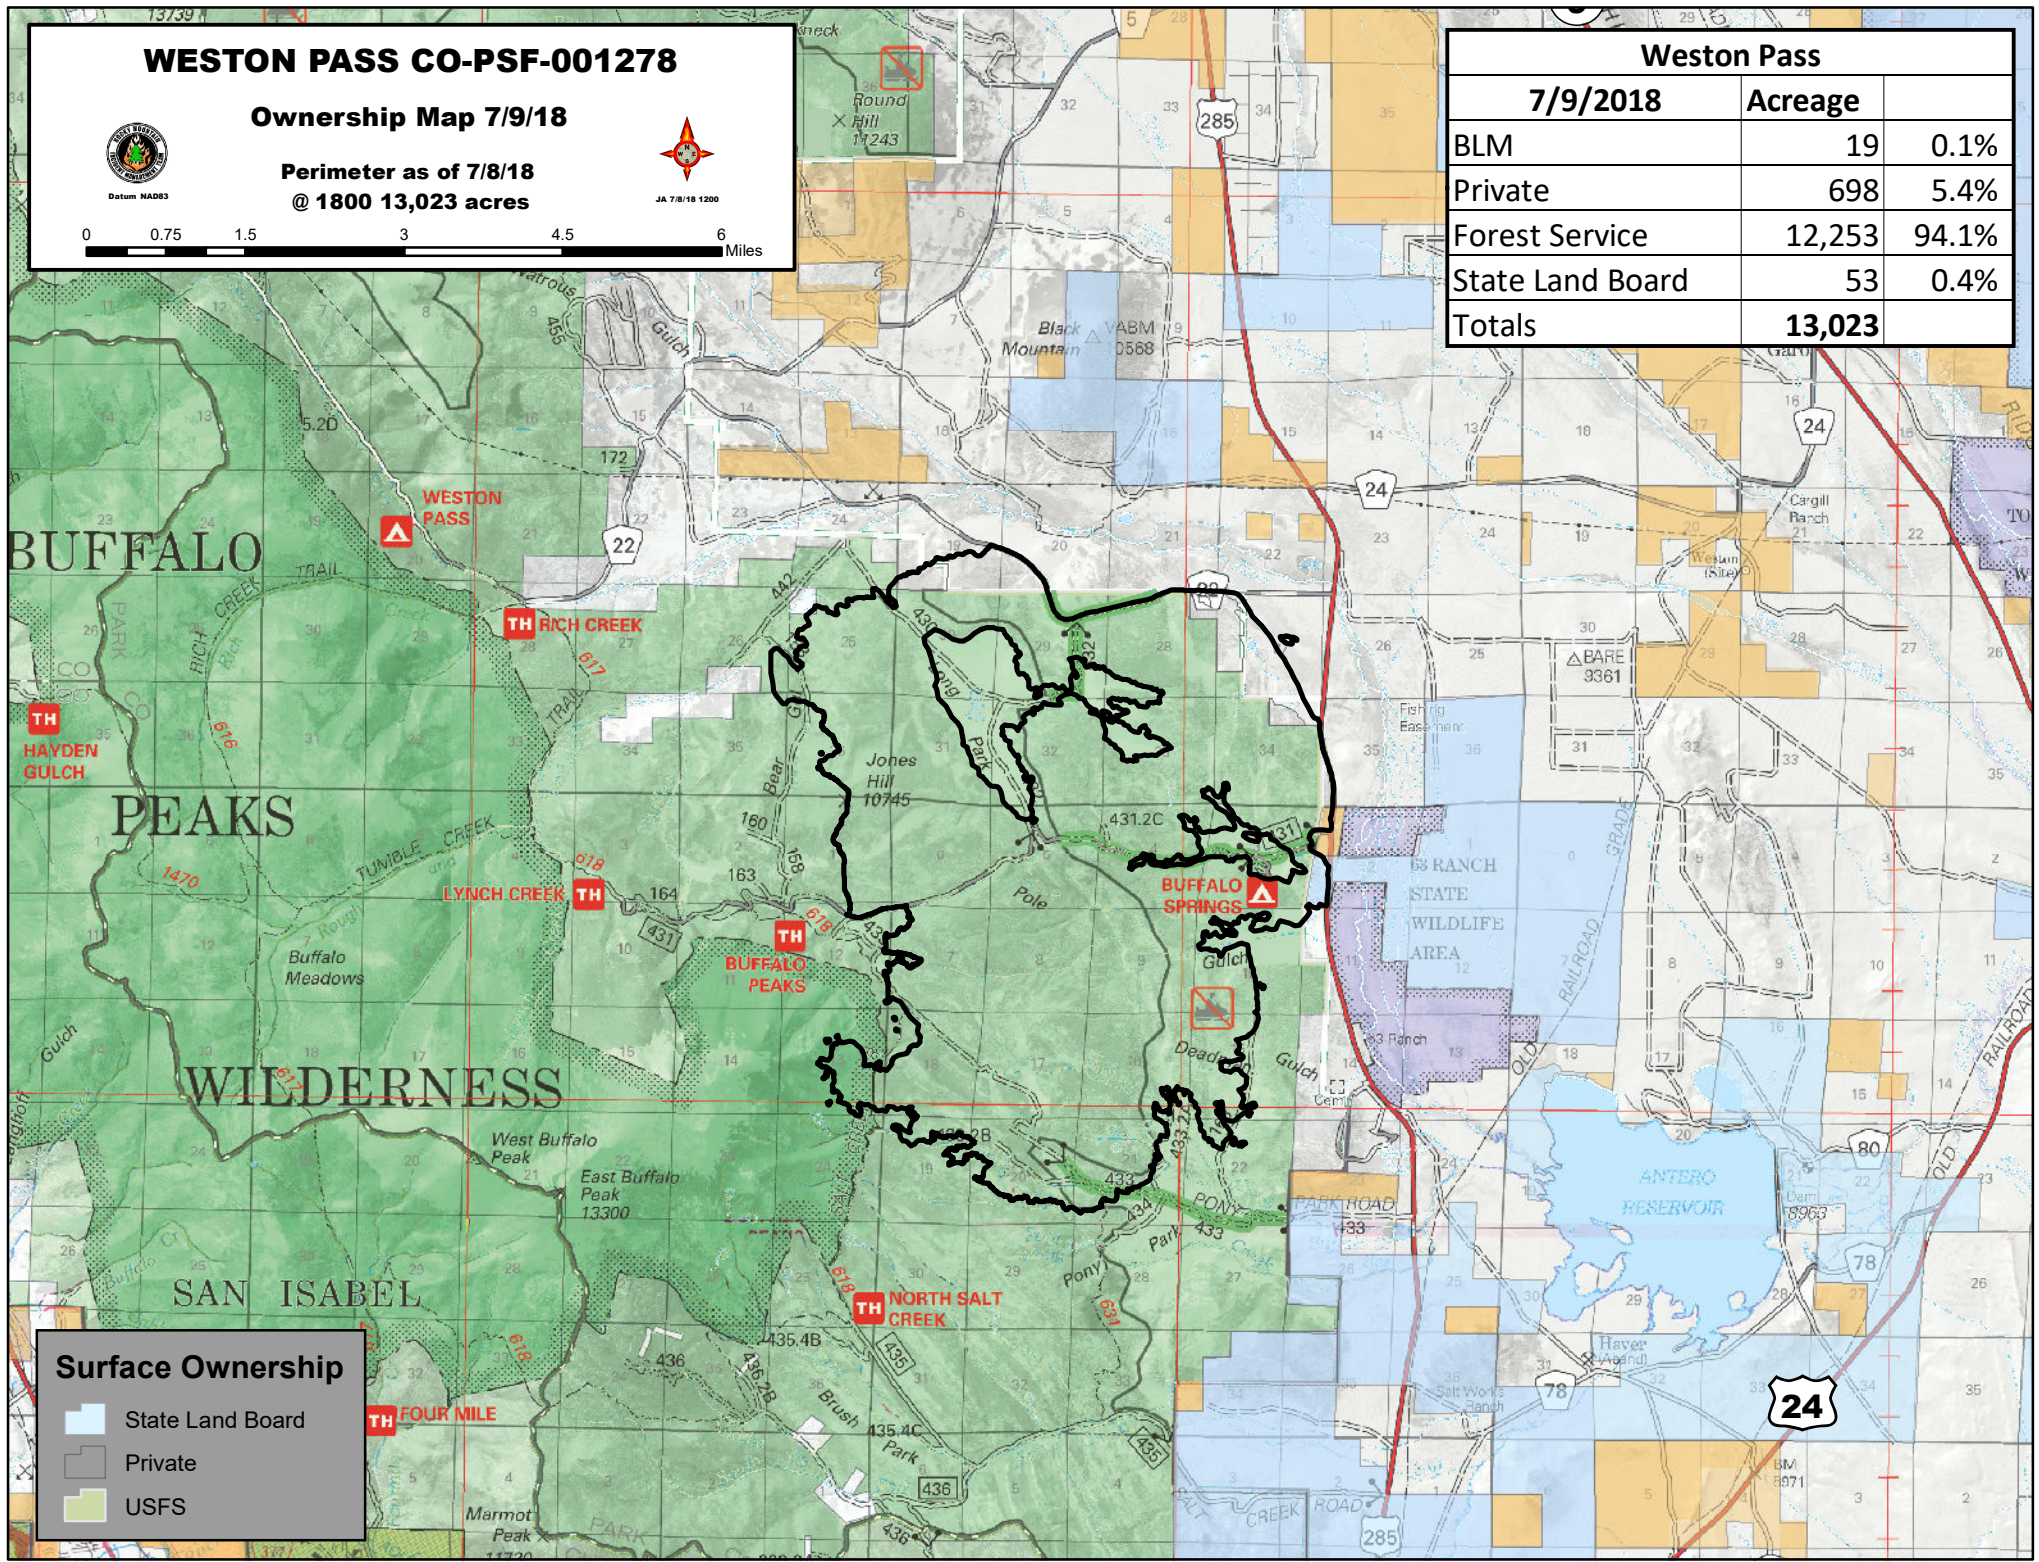

WESTON PASS CO-PSF-001278

Ownership Map 7/9/18

Perimeter as of 7/8/18
@ 1800 13,023 acres

Datum NAD83

JA 7/8/18 1200

Weston Pass		
	7/9/2018	Acreage
BLM	19	0.1%
Private	698	5.4%
Forest Service	12,253	94.1%
State Land Board	53	0.4%
Totals	13,023	

Surface Ownership

- State Land Board
- Private
- USFS