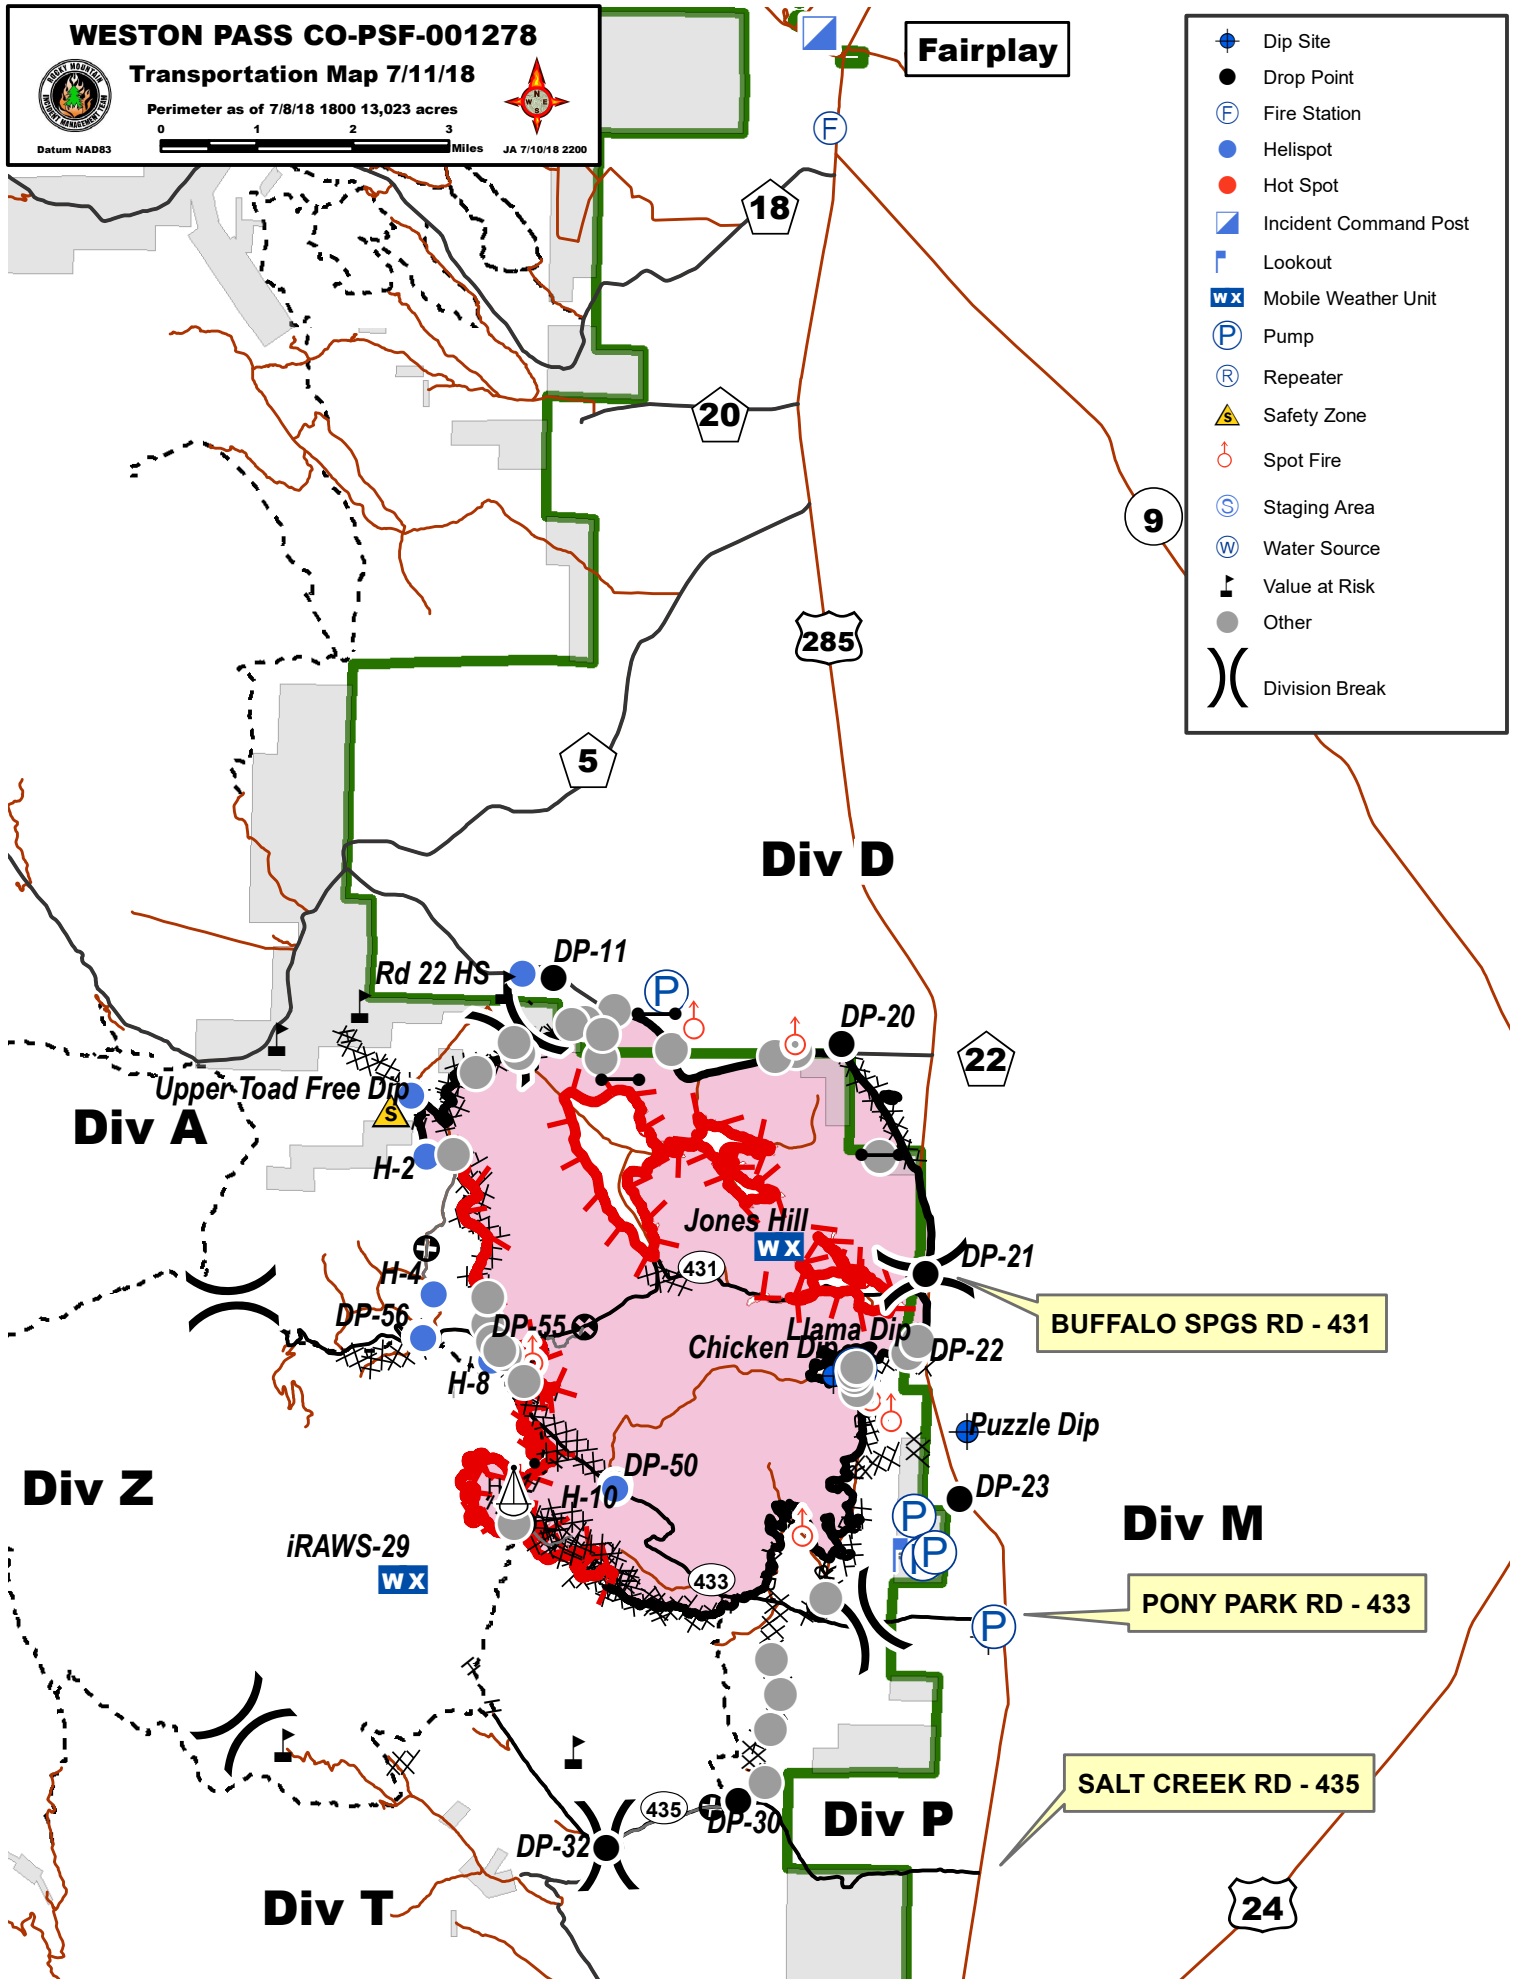

WESTON PASS CO-PSF-001278

Transportation Map 7/11/18

Perimeter as of 7/8/18 1800 13,023 acres

0 1 2 3 Miles JA 7/10/18 2200

Datum NAD83

Fairplay

- Dip Site
- Drop Point
- Fire Station
- Helispot
- Hot Spot
- Incident Command Post
- Lookout
- Mobile Weather Unit
- Pump
- Repeater
- Safety Zone
- Spot Fire
- Staging Area
- Water Source
- Value at Risk
- Other
- Division Break

Div A

Div D

Div M

Div P

Div T

Div Z

BUFFALO SPGS RD - 431

PONY PARK RD - 433

SALT CREEK RD - 435