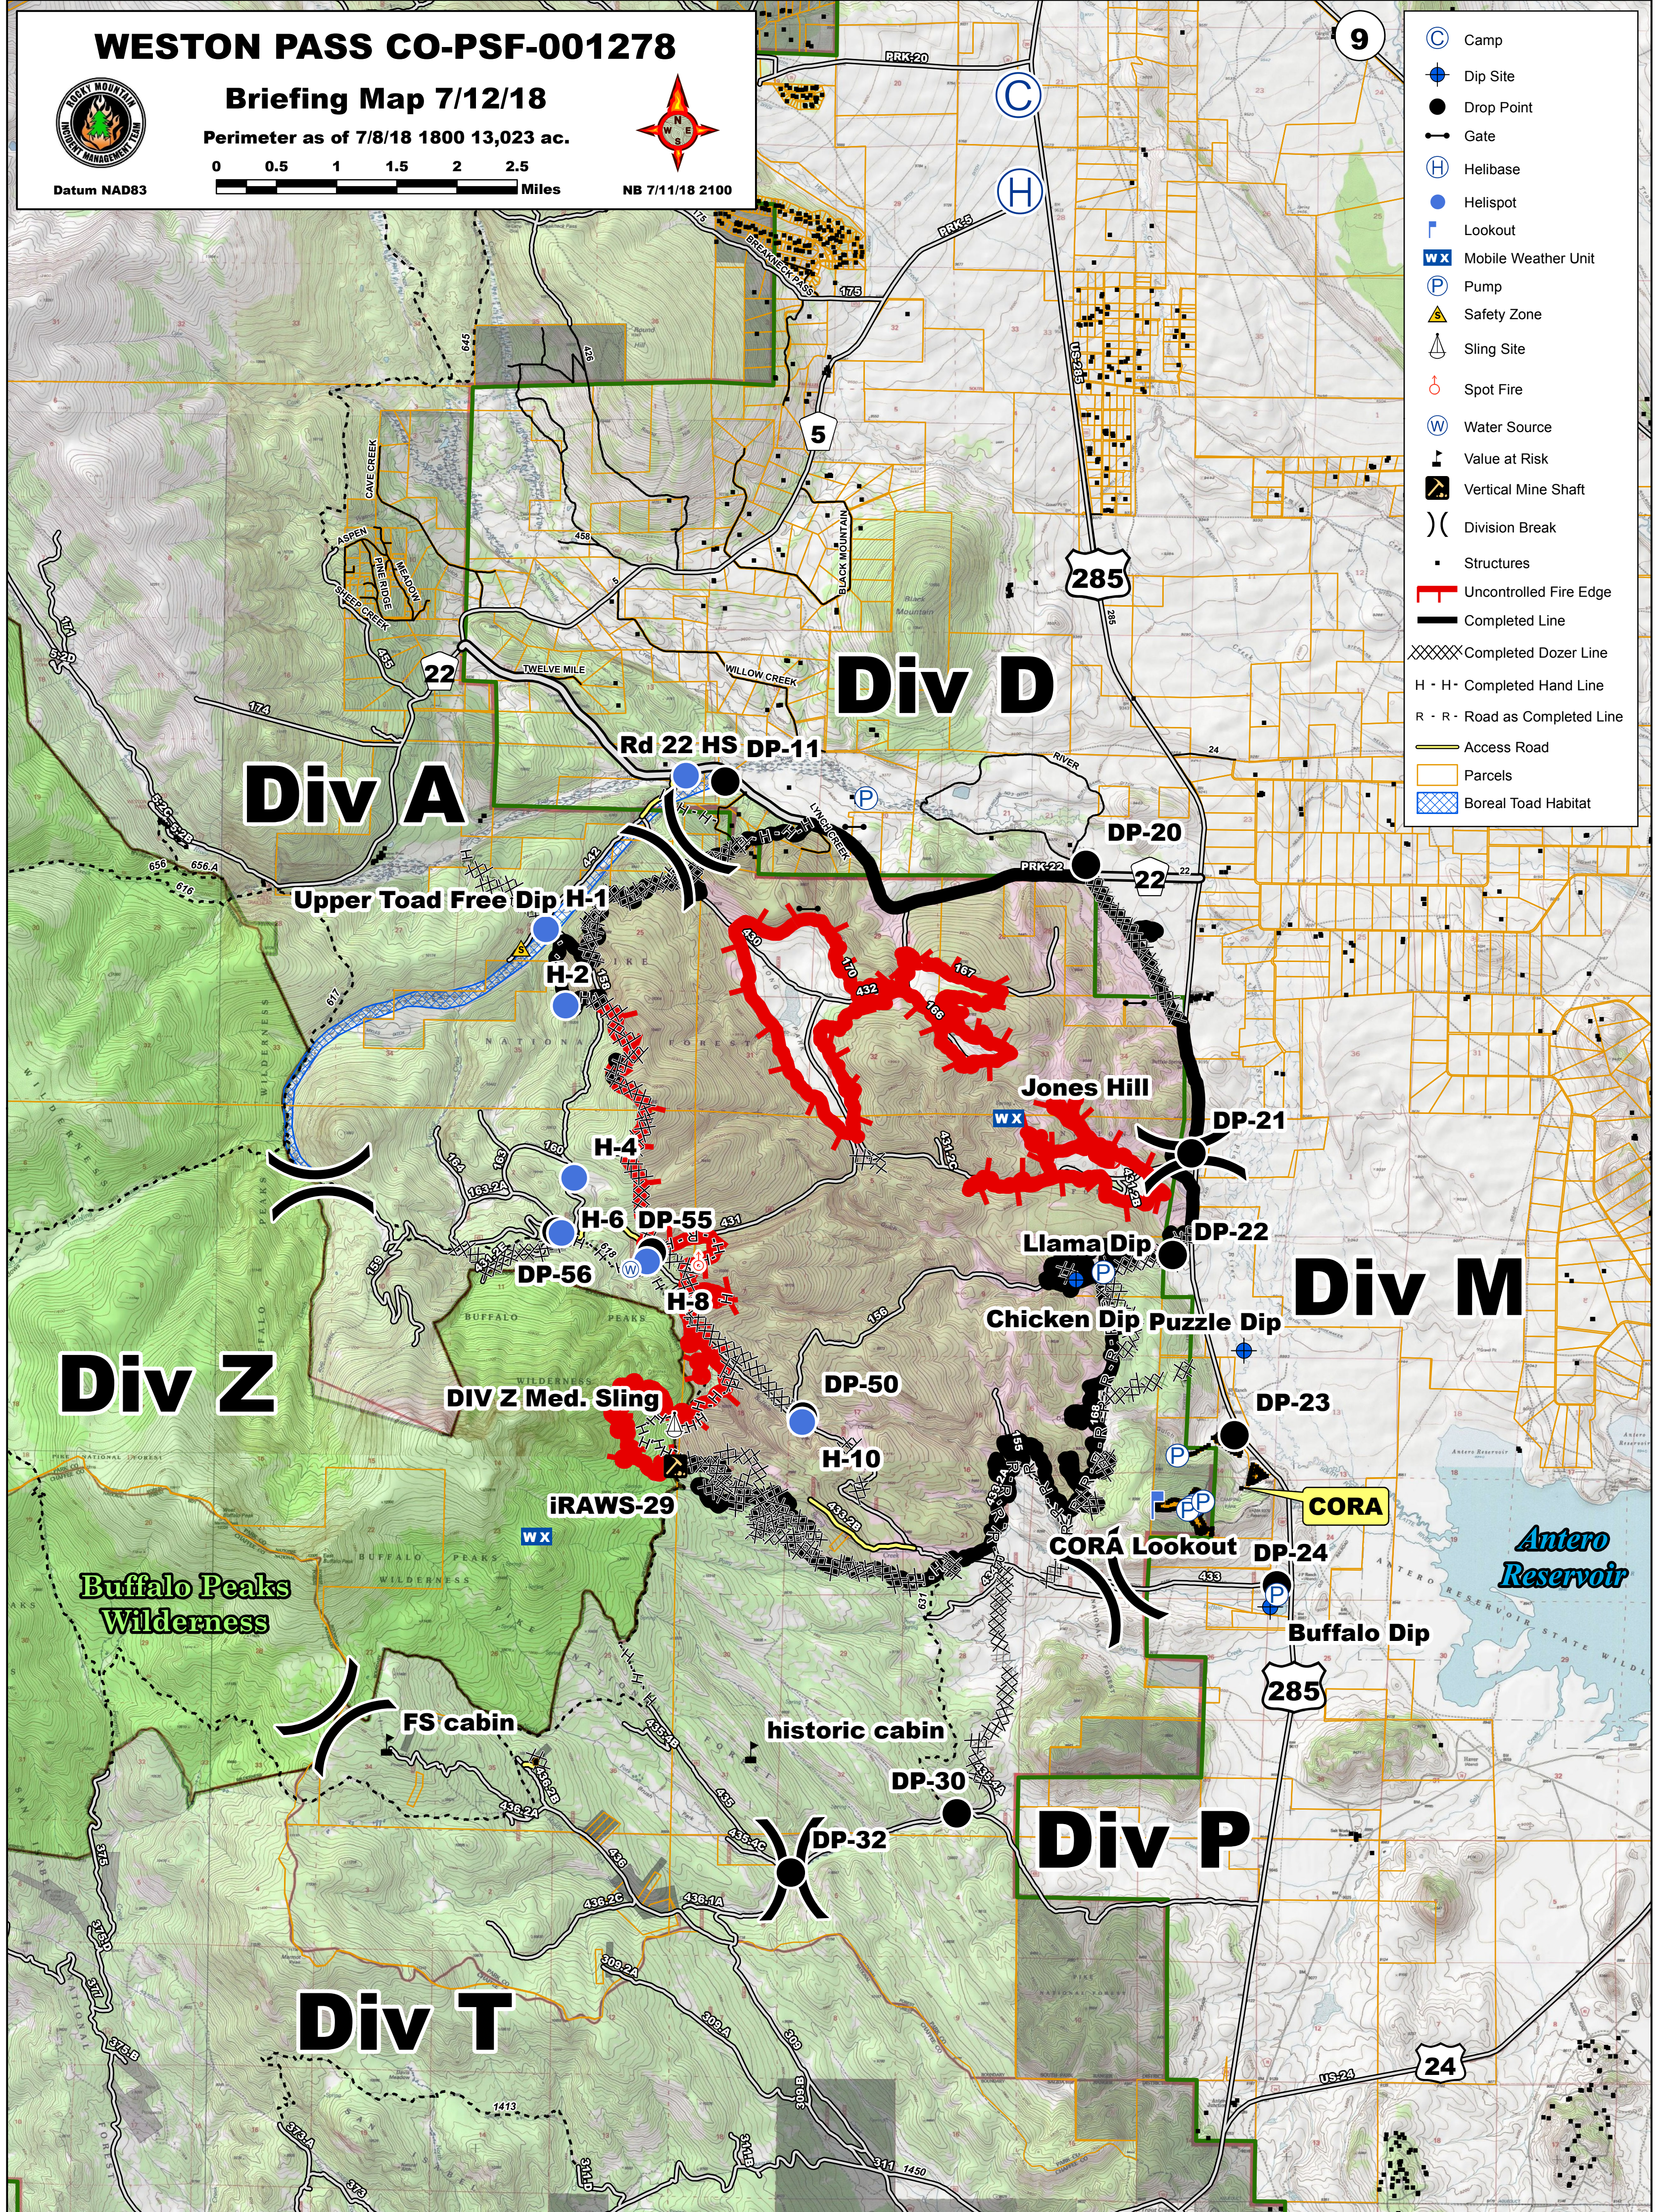

WESTON PASS CO-PSF-001278

Briefing Map 7/12/18

Perimeter as of 7/8/18 1800 13,023 ac.

Datum NAD83

NB 7/1/18 2100

9

- Camp
- Dip Site
- Drop Point
- Gate
- Helibase
- Helispot
- Lookout
- Mobile Weather Unit
- Pump
- Safety Zone
- Sling Site
- Spot Fire
- Water Source
- Value at Risk
- Vertical Mine Shaft
- Division Break
- Structures
- Uncontrolled Fire Edge
- Completed Line
- Completed Dozer Line
- H - H - Completed Hand Line
- R - R - Road as Completed Line
- Access Road
- Parcels
- Boreal Toad Habitat

Div A

Div D

Div M

Div P

Div Z

Buffalo Peaks Wilderness

Antero Reservoir

Upper Toad Free Dip H-1

Rd 22 HS DP-11

Jones Hill

Llama Dip

Chicken Dip Puzzle Dip

DIV Z Med. Sling

CORA Lookout

Buffalo Dip

FS cabin

historic cabin

Div T