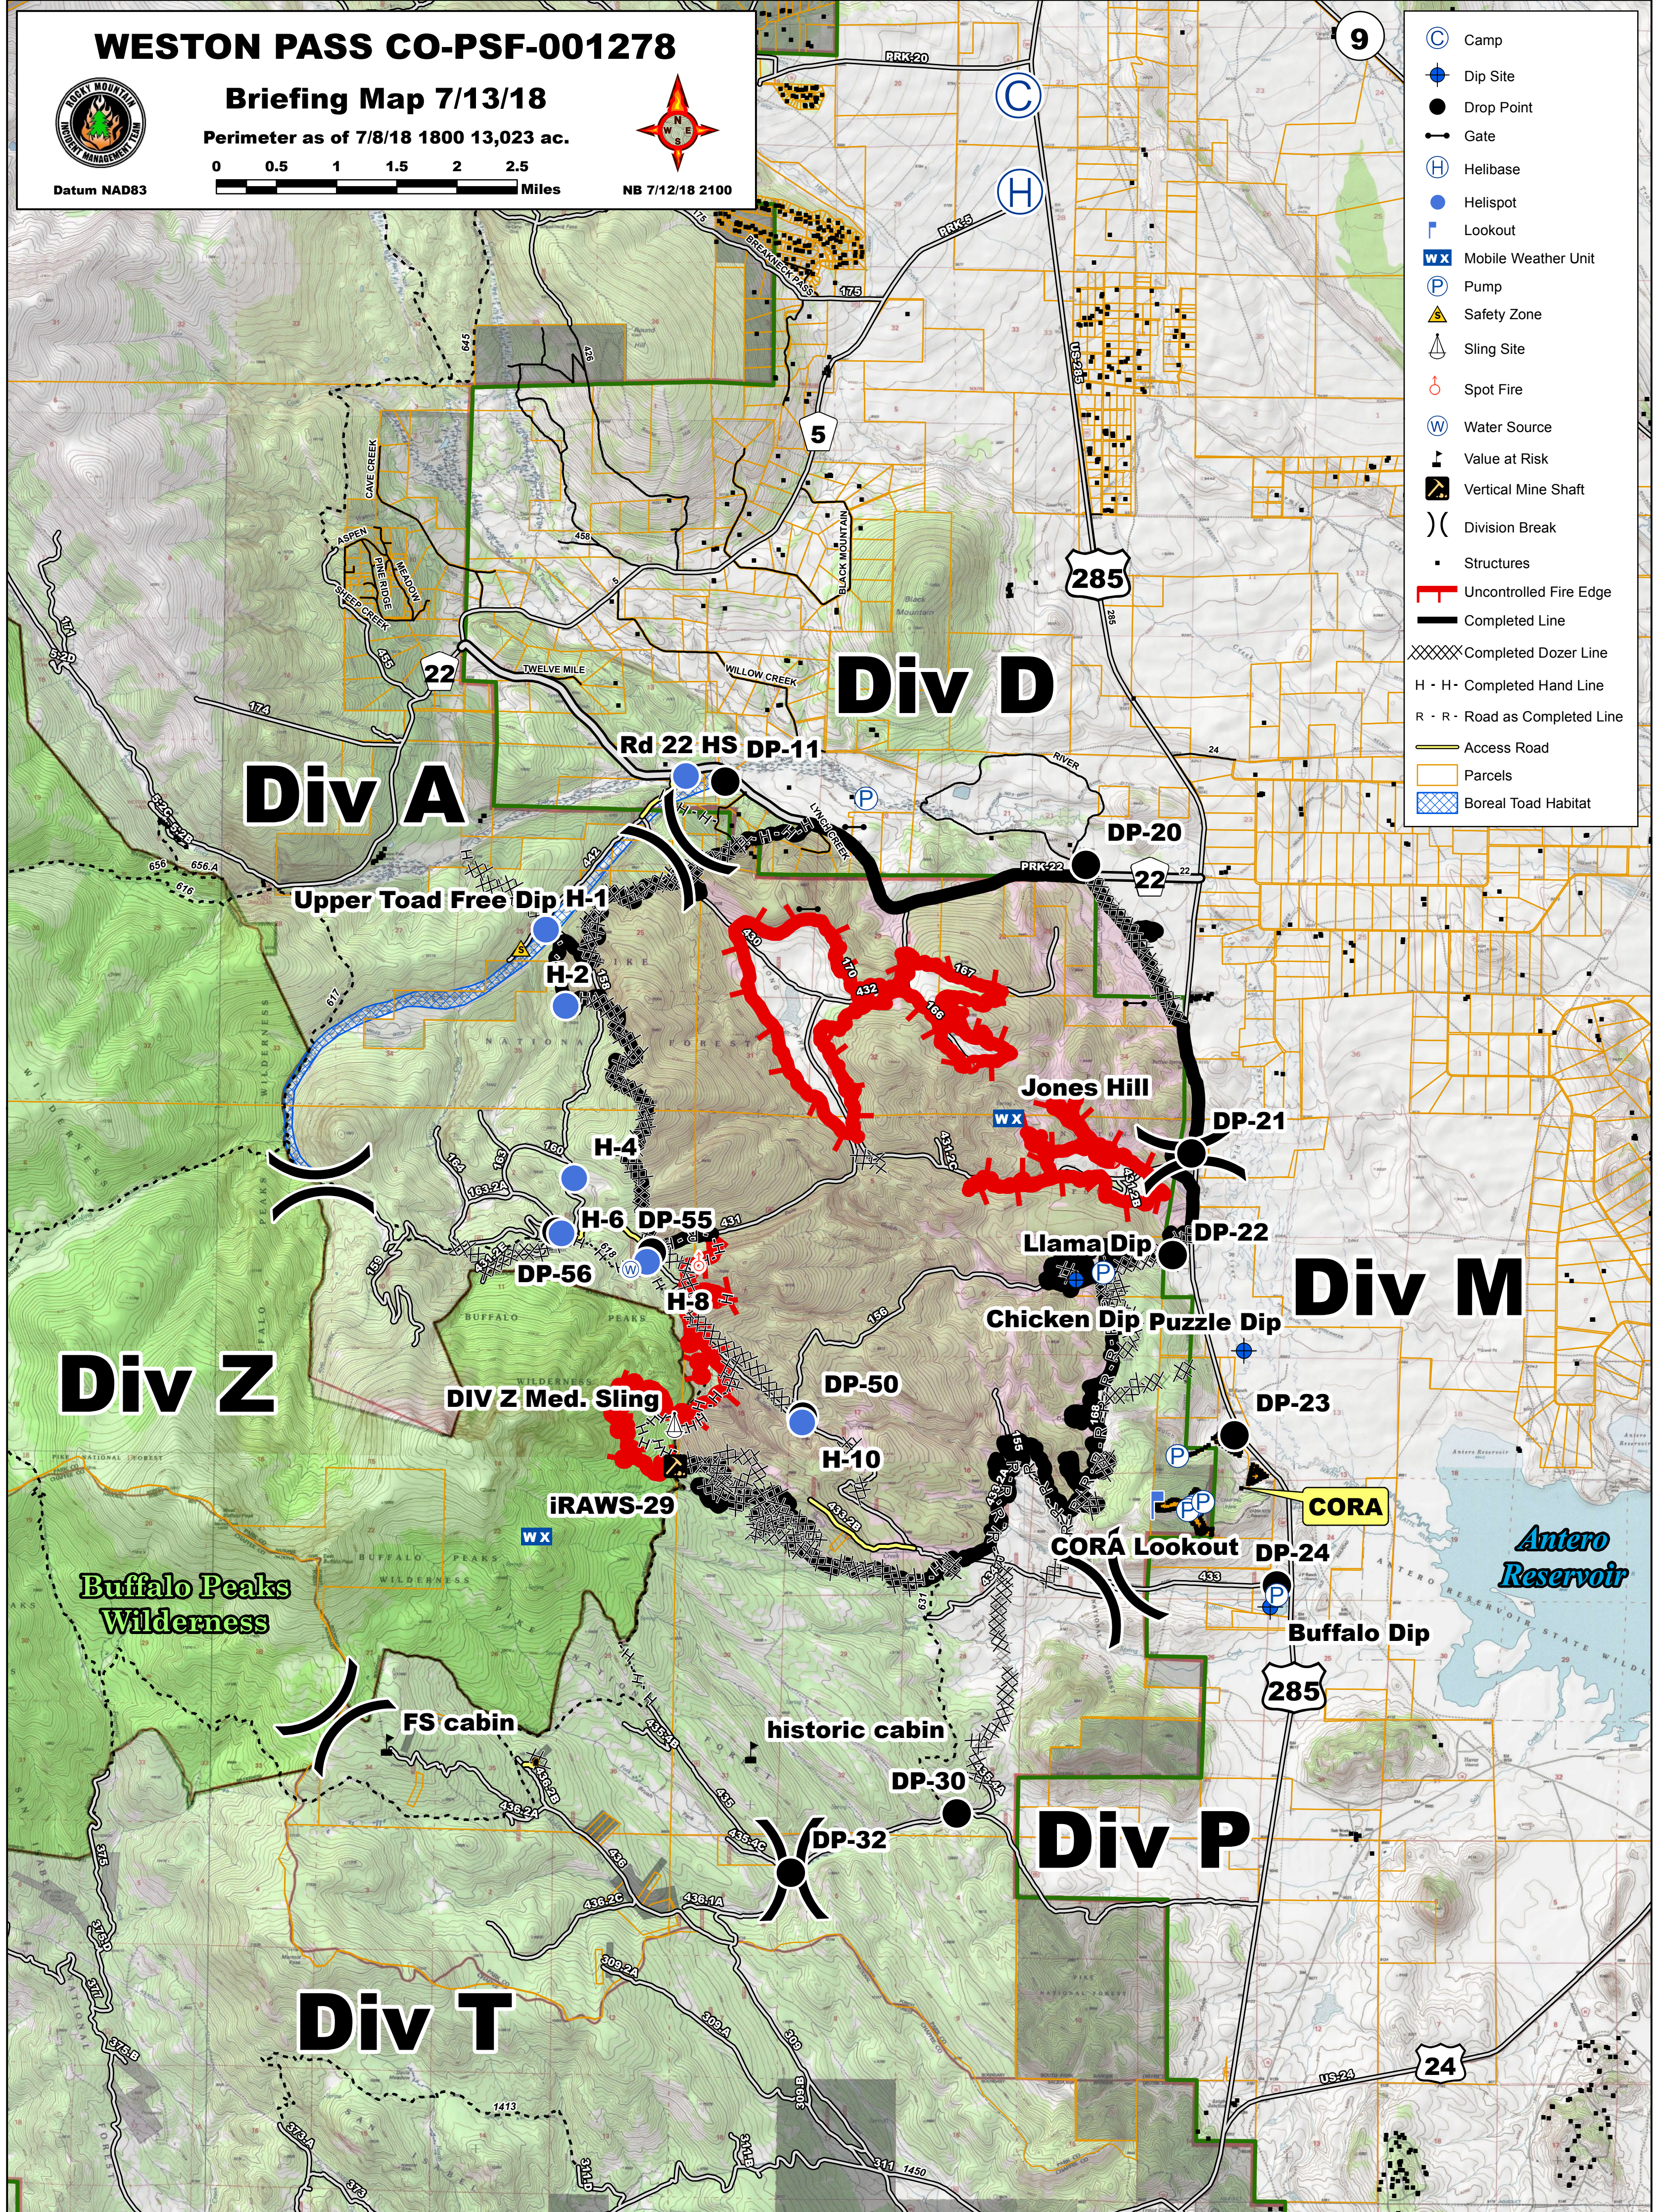

WESTON PASS CO-PSF-001278

Briefing Map 7/13/18

Perimeter as of 7/8/18 1800 13,023 ac.

Datum NAD83

NB 7/12/18 2100

- Camp
- Dip Site
- Drop Point
- Gate
- Helibase
- Helispot
- Lookout
- Mobile Weather Unit
- Pump
- Safety Zone
- Sling Site
- Spot Fire
- Water Source
- Value at Risk
- Vertical Mine Shaft
- Division Break
- Structures
- Uncontrolled Fire Edge
- Completed Line
- Completed Dozer Line
- H - H - Completed Hand Line
- R - R - Road as Completed Line
- Access Road
- Parcels
- Boreal Toad Habitat

Div A

Div D

Div M

Div P

Div T

Div Z

Upper Toad Free Dip H-1

Rd 22 HS DP-11

Jones Hill

Llama Dip

Chicken Dip Puzzle Dip

DIV Z Med. Sling

CORA Lookout

Buffalo Dip

FS cabin

historic cabin

Antero Reservoir

Buffalo Peaks Wilderness