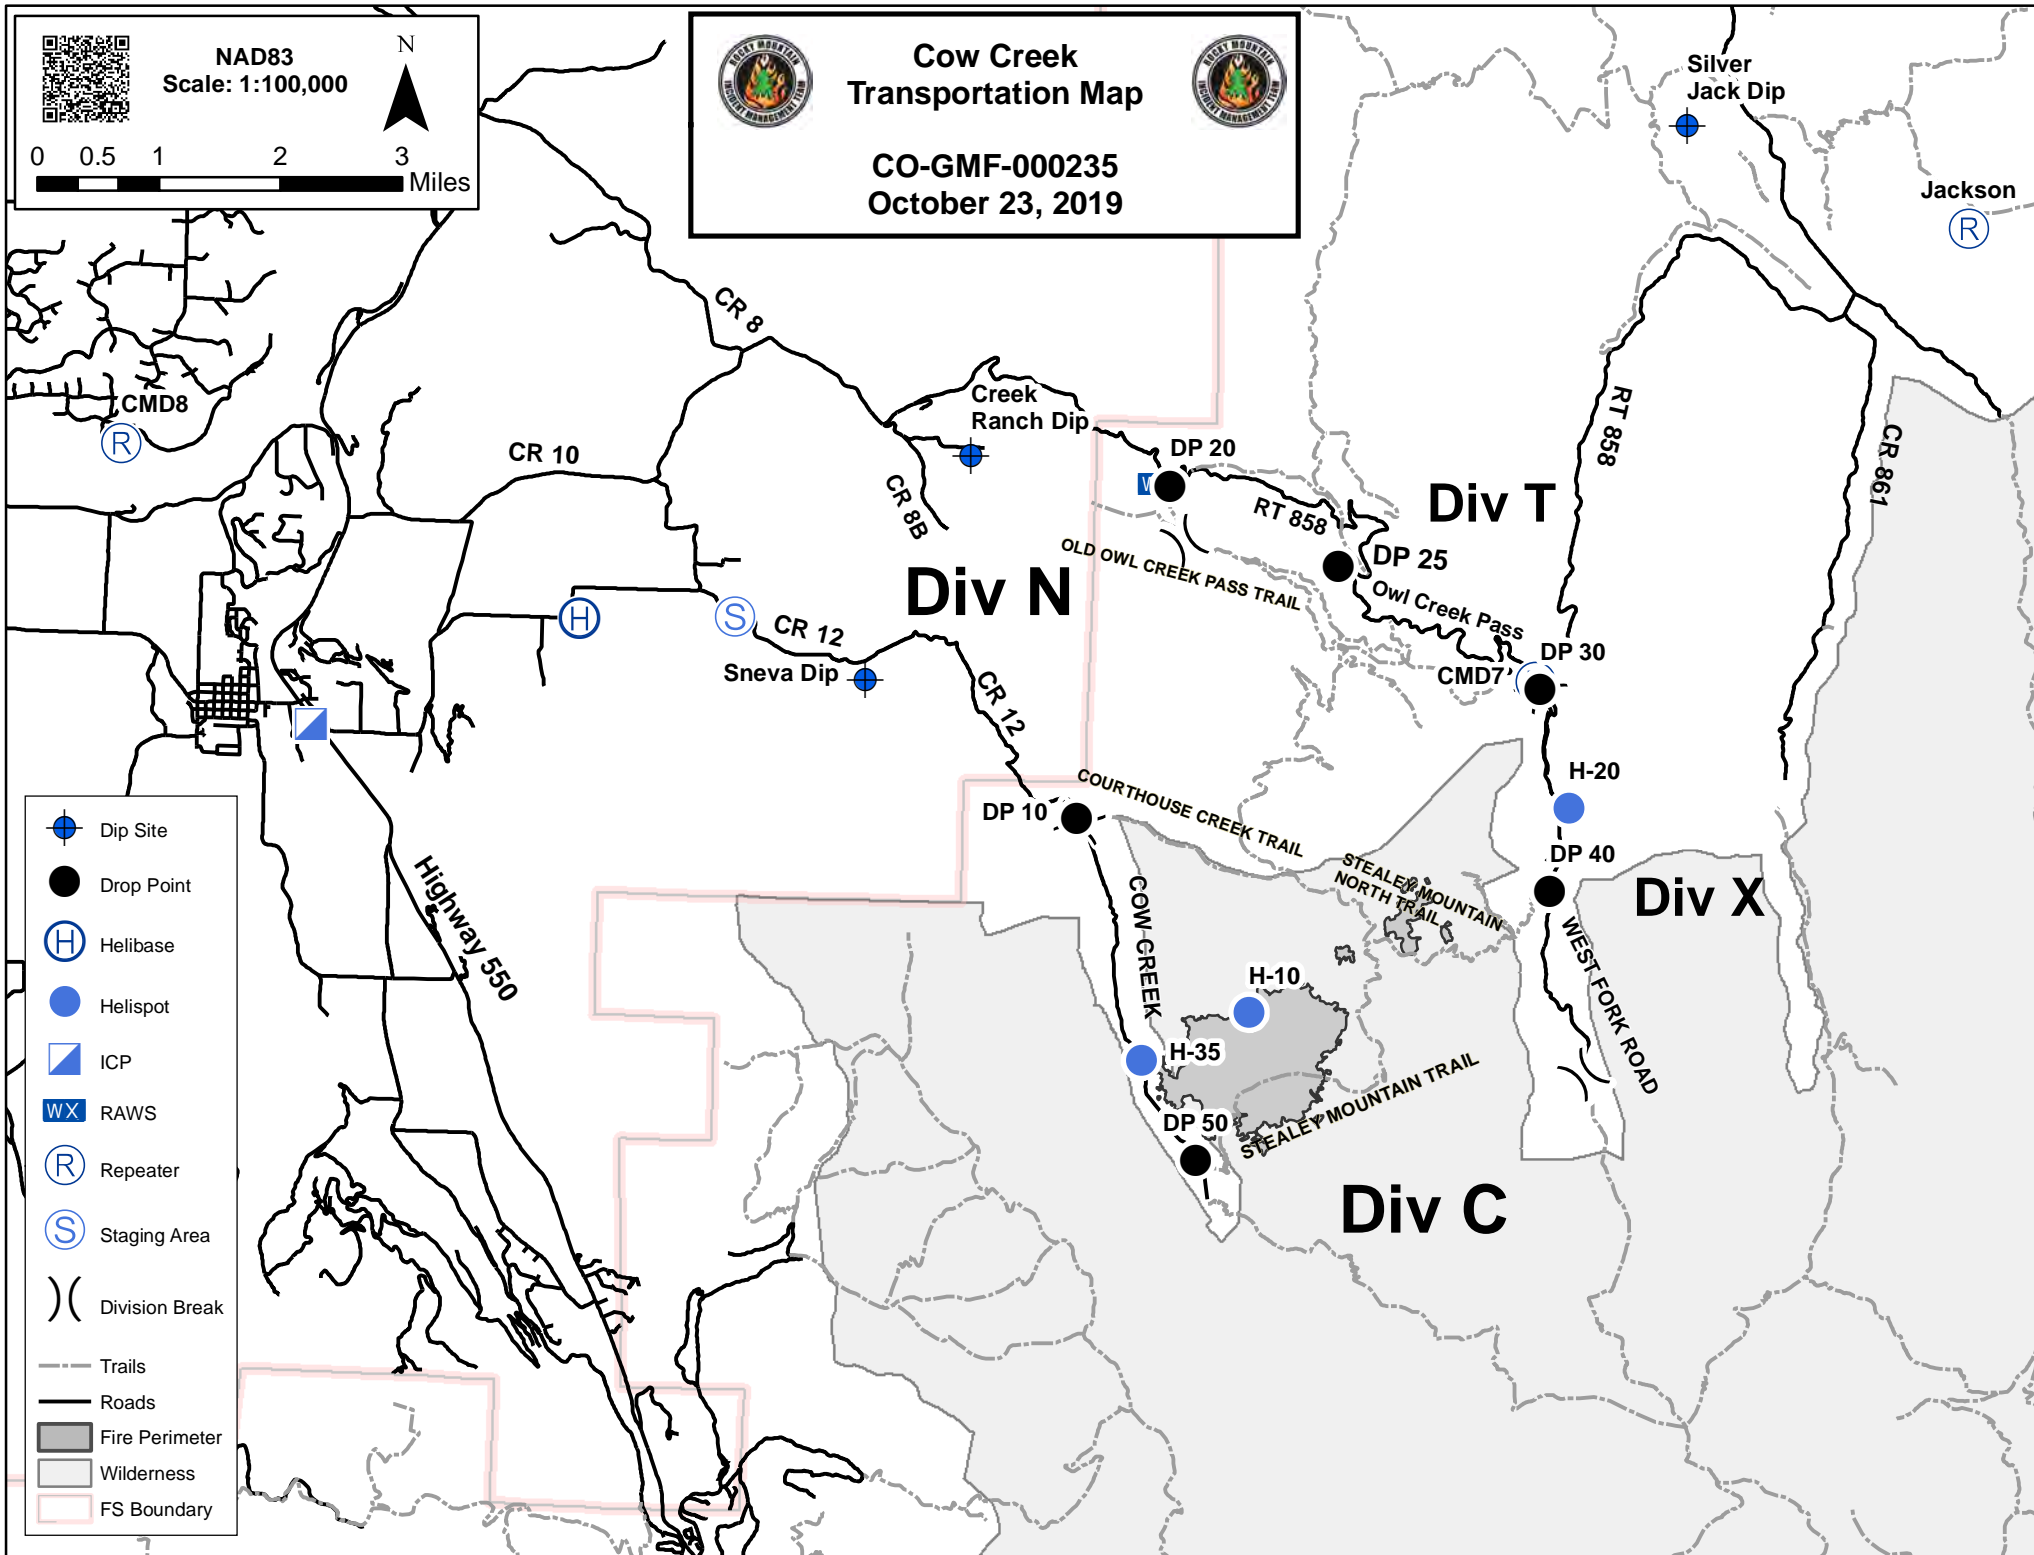

NAD83  
Scale: 1:100,000

N

0 0.5 1 2 3 Miles

# Cow Creek Transportation Map

CO-GMF-000235  
October 23, 2019

- Dip Site
- Drop Point
- Helibase
- Helispot
- ICP
- RAWS
- Repeater
- Staging Area
- Division Break
- Trails
- Roads
- Fire Perimeter
- Wilderness
- FS Boundary