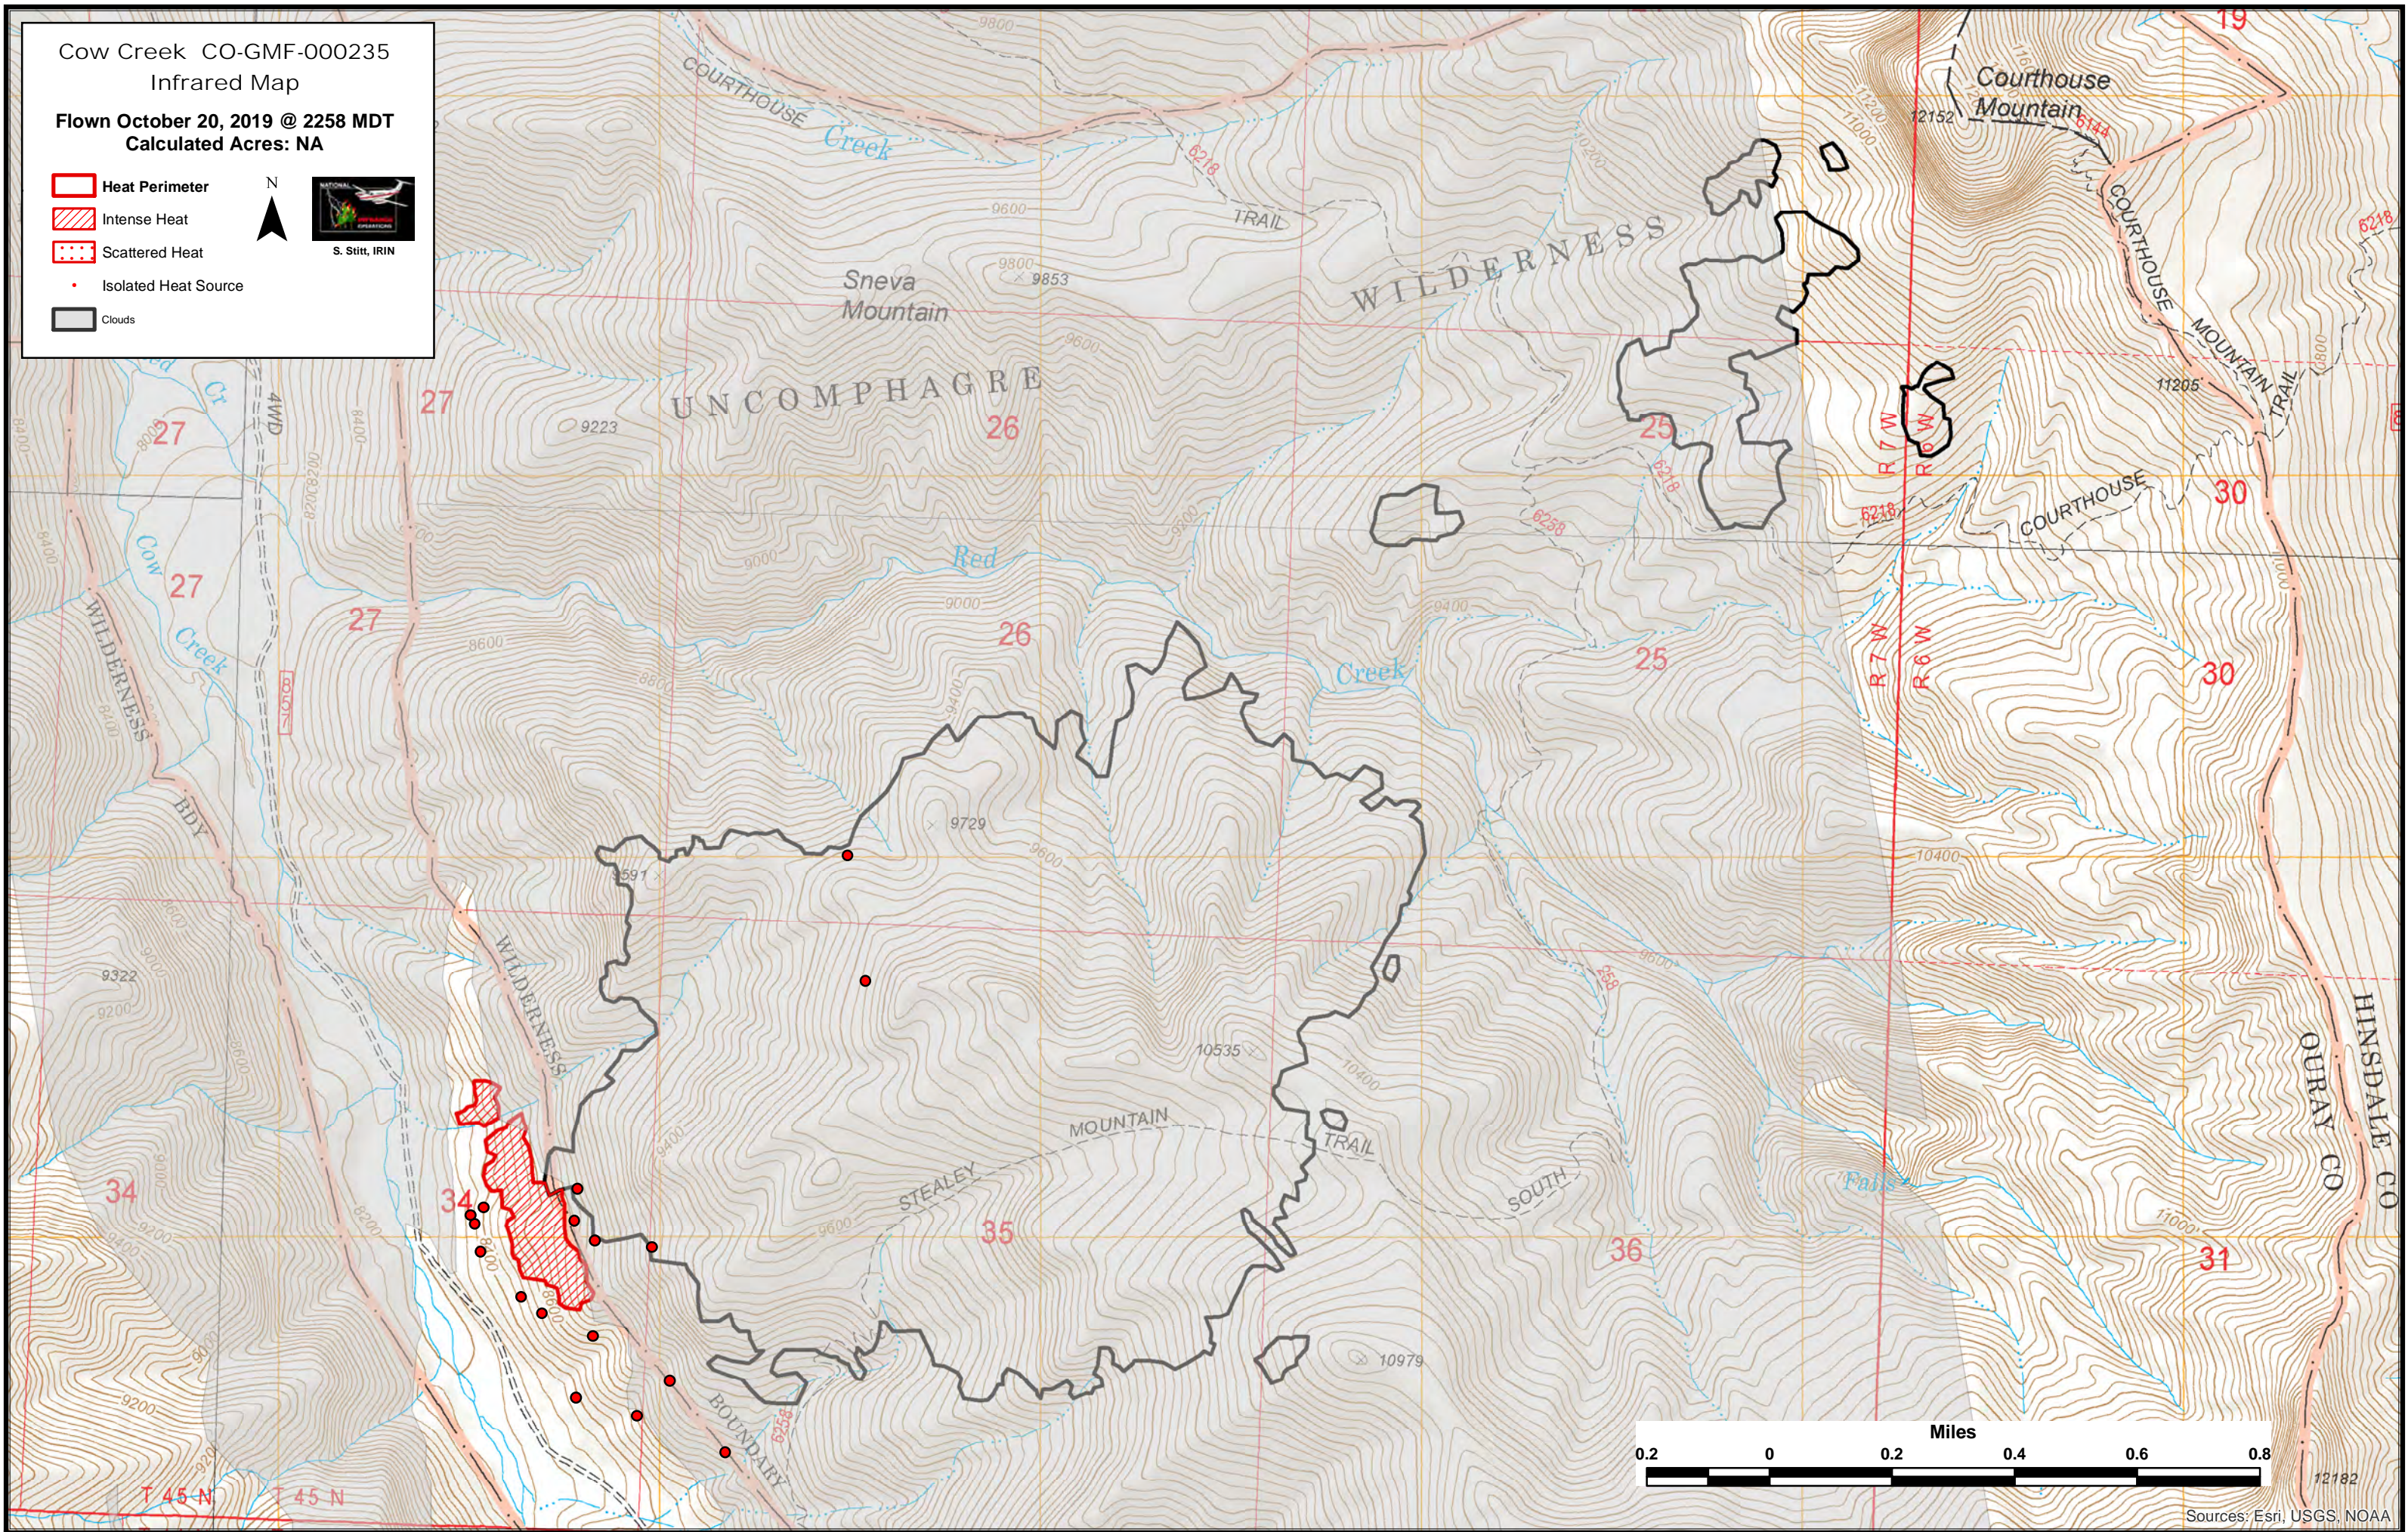

Cow Creek CO-GMF-000235

Infrared Map

Flown October 20, 2019 @ 2258 MDT

Calculated Acres: NA

-  Heat Perimeter
-  Intense Heat
-  Scattered Heat
-  Isolated Heat Source
-  Clouds

S. Stitt, IRIN

12182

Sources: Esri, USGS, NOAA