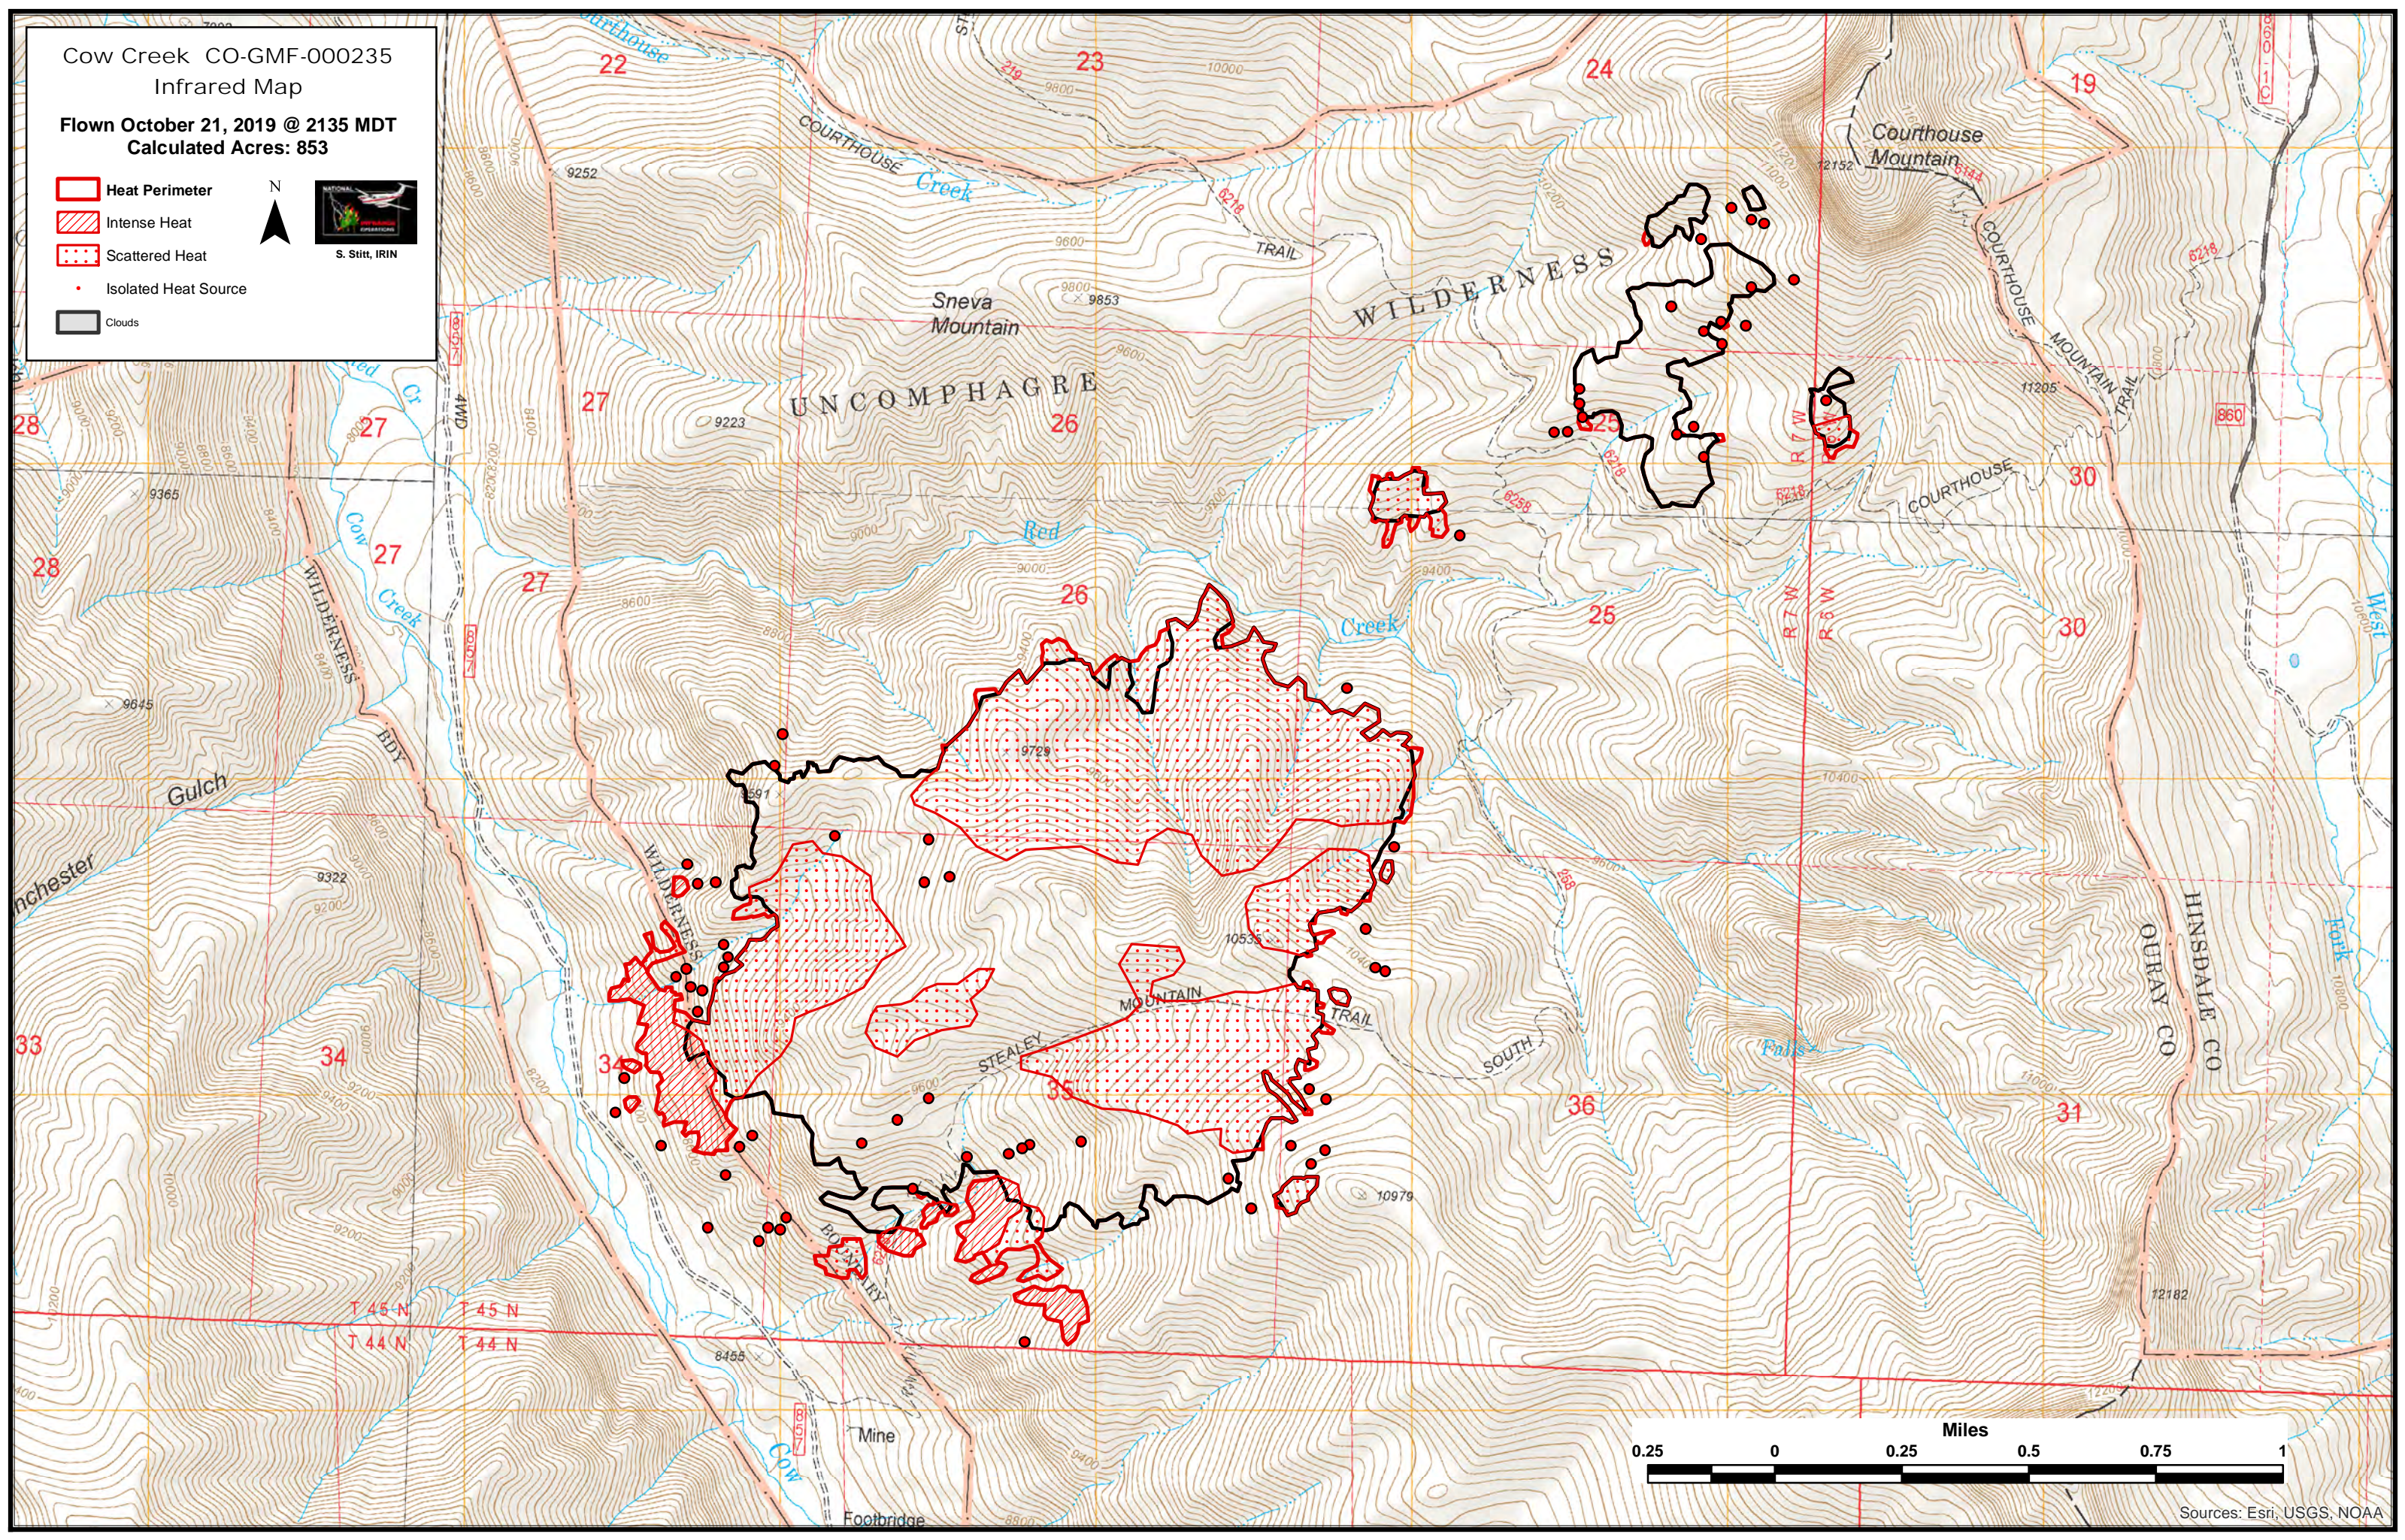

Cow Creek CO-GMF-000235

Infrared Map

Flown October 21, 2019 @ 2135 MDT

Calculated Acres: 853

-  Heat Perimeter
-  Intense Heat
-  Scattered Heat
-  Isolated Heat Source
-  Clouds

S. Stitt, IRIN

Sources: Esri, USGS, NOAA