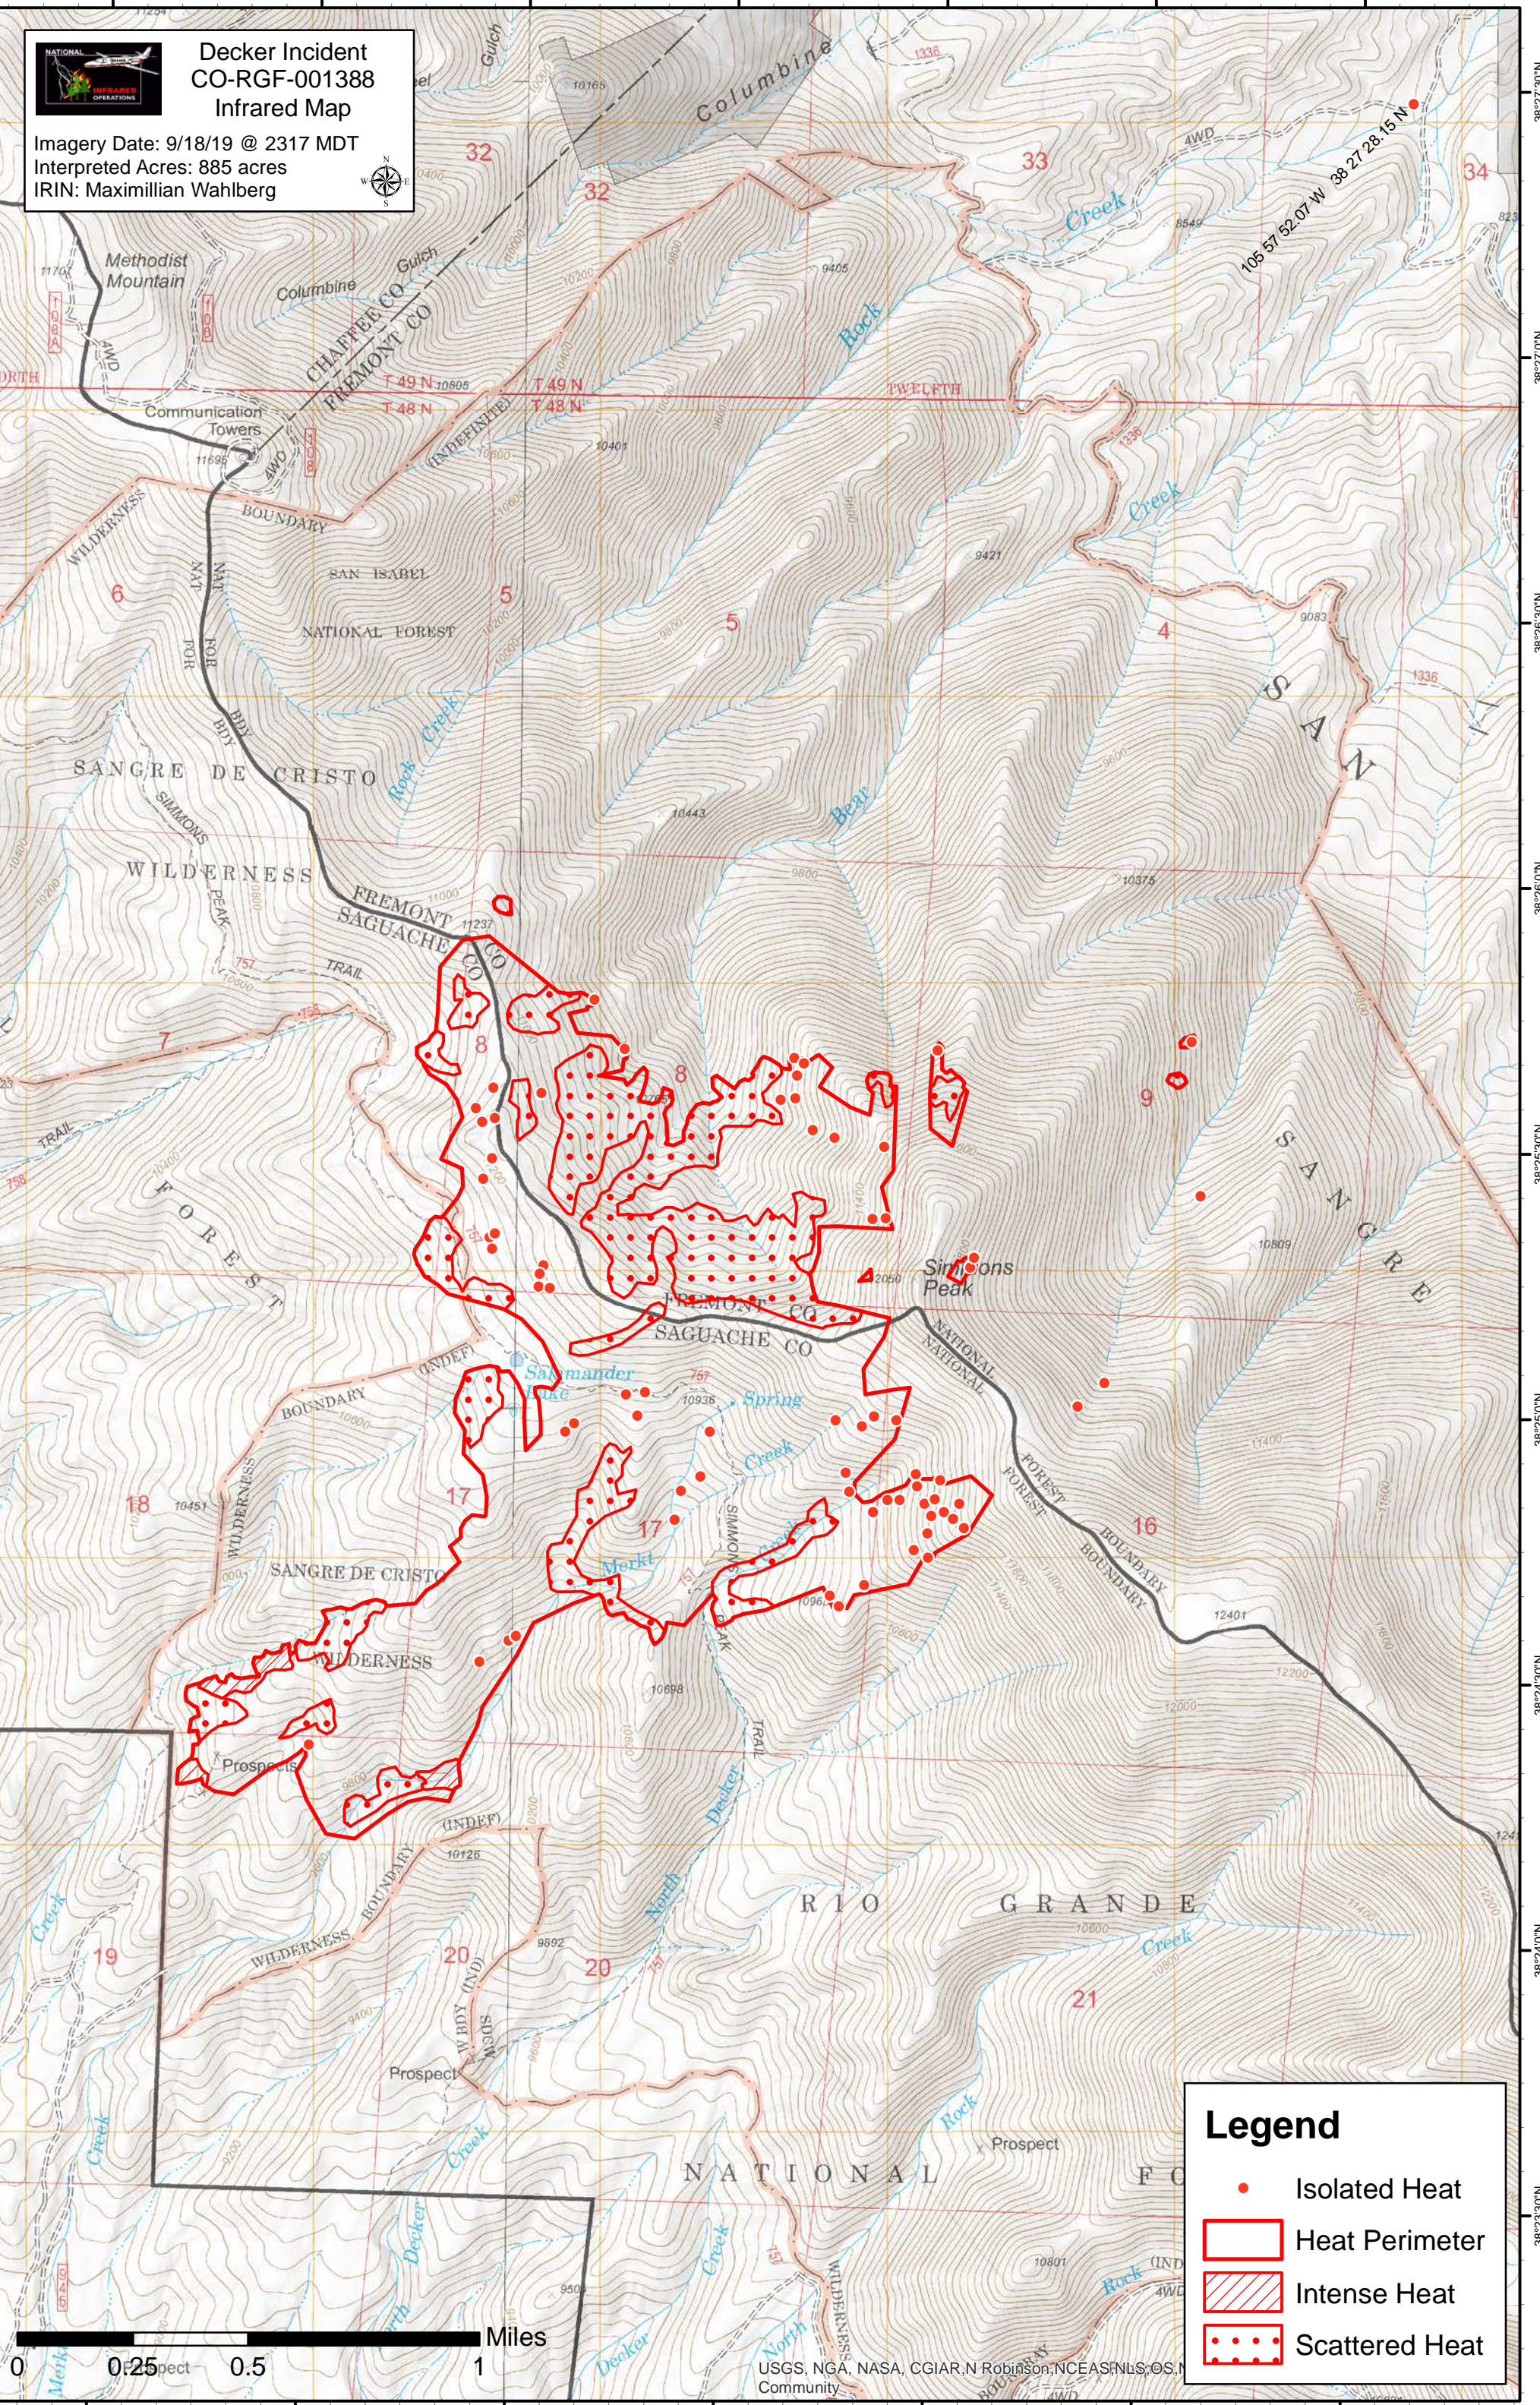

Decker Incident CO-RGF-001388 Infrared Map

Imagery Date: 9/18/19 @ 2317 MDT
Interpreted Acres: 885 acres
IRIN: Maximillian Wahlberg

Legend

- Isolated Heat
- Heat Perimeter
- Intense Heat
- Scattered Heat

USGS, NGA, NASA, CGIAR, N Robinson, NCEAS, INLS, OS, Community