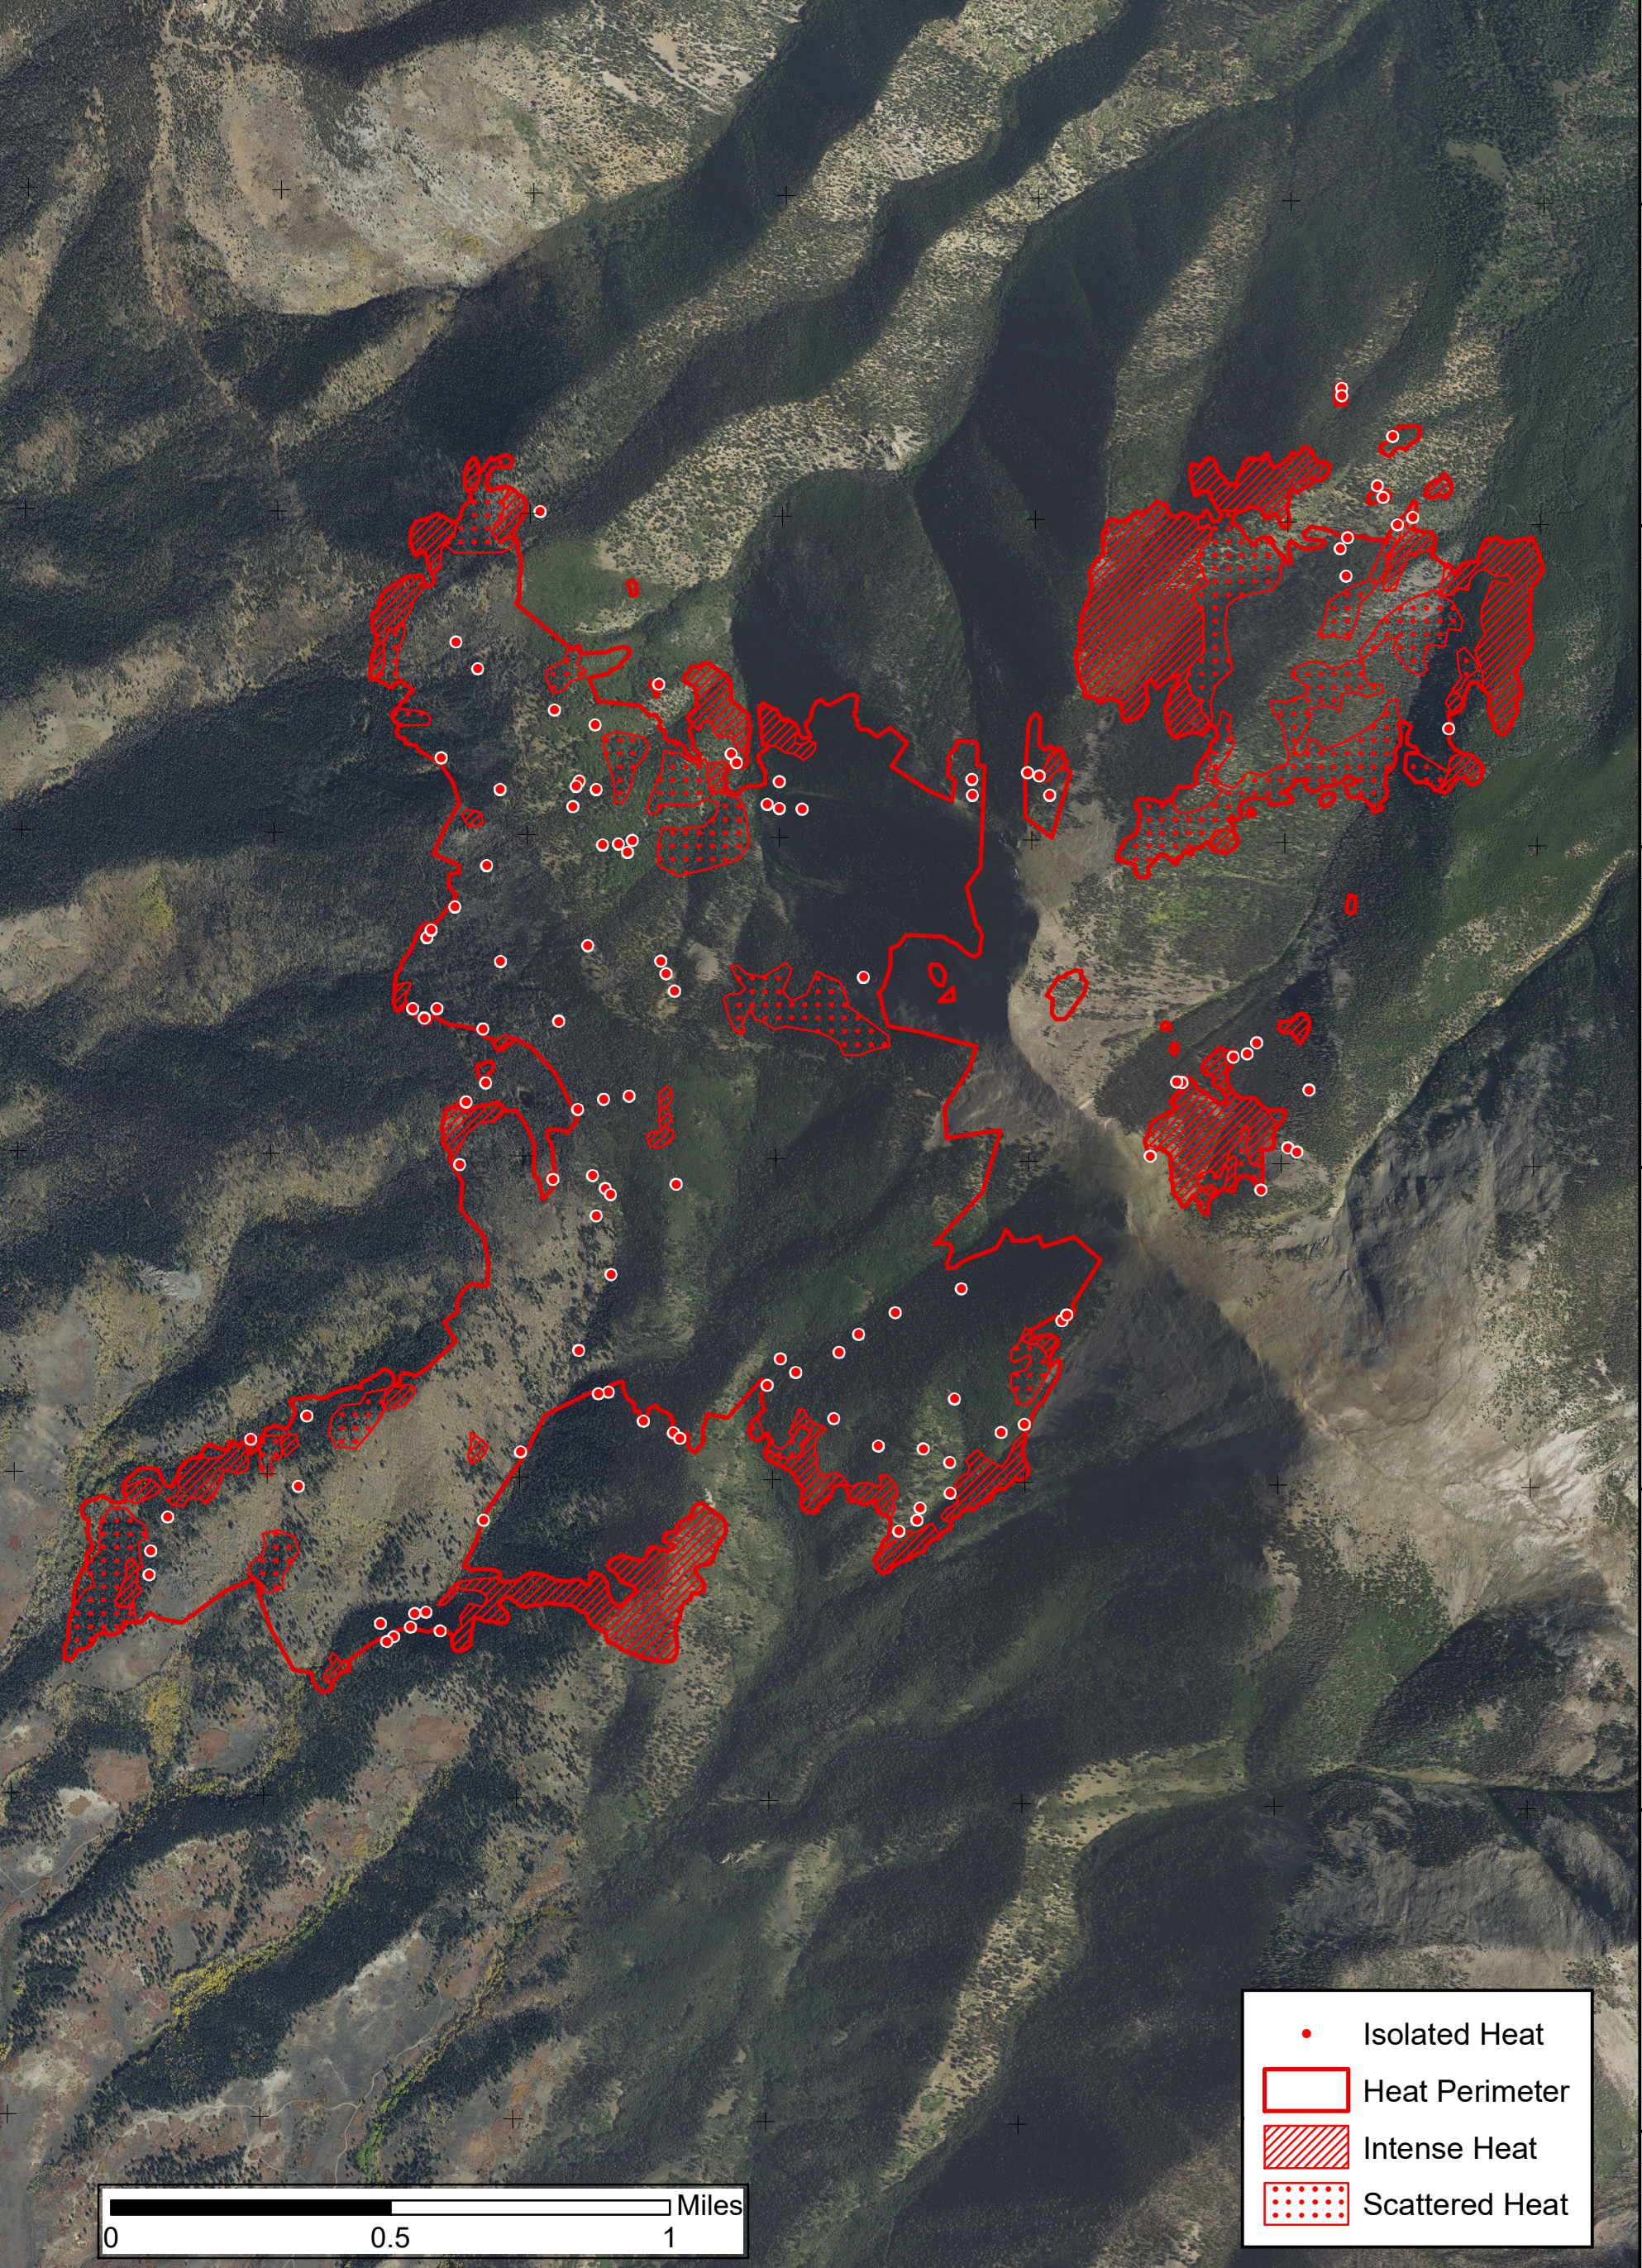

106°1'0"W 106°0'30"W 106°0'0"W 105°59'30"W 105°59'0"W 105°58'30"W 105°58'0"W

Decker
CO-RGF-001388
Infrared Map

Imagery Date: 9/26/2019 @ 2206 MDT
 Interpreted Size: 1,334 acres
 IRIN: Elise Bowne

106°1'0"W 106°0'30"W 106°0'0"W 105°59'30"W 105°59'0"W 105°58'30"W 105°58'0"W

- Isolated Heat
- Heat Perimeter
- Intense Heat
- Scattered Heat