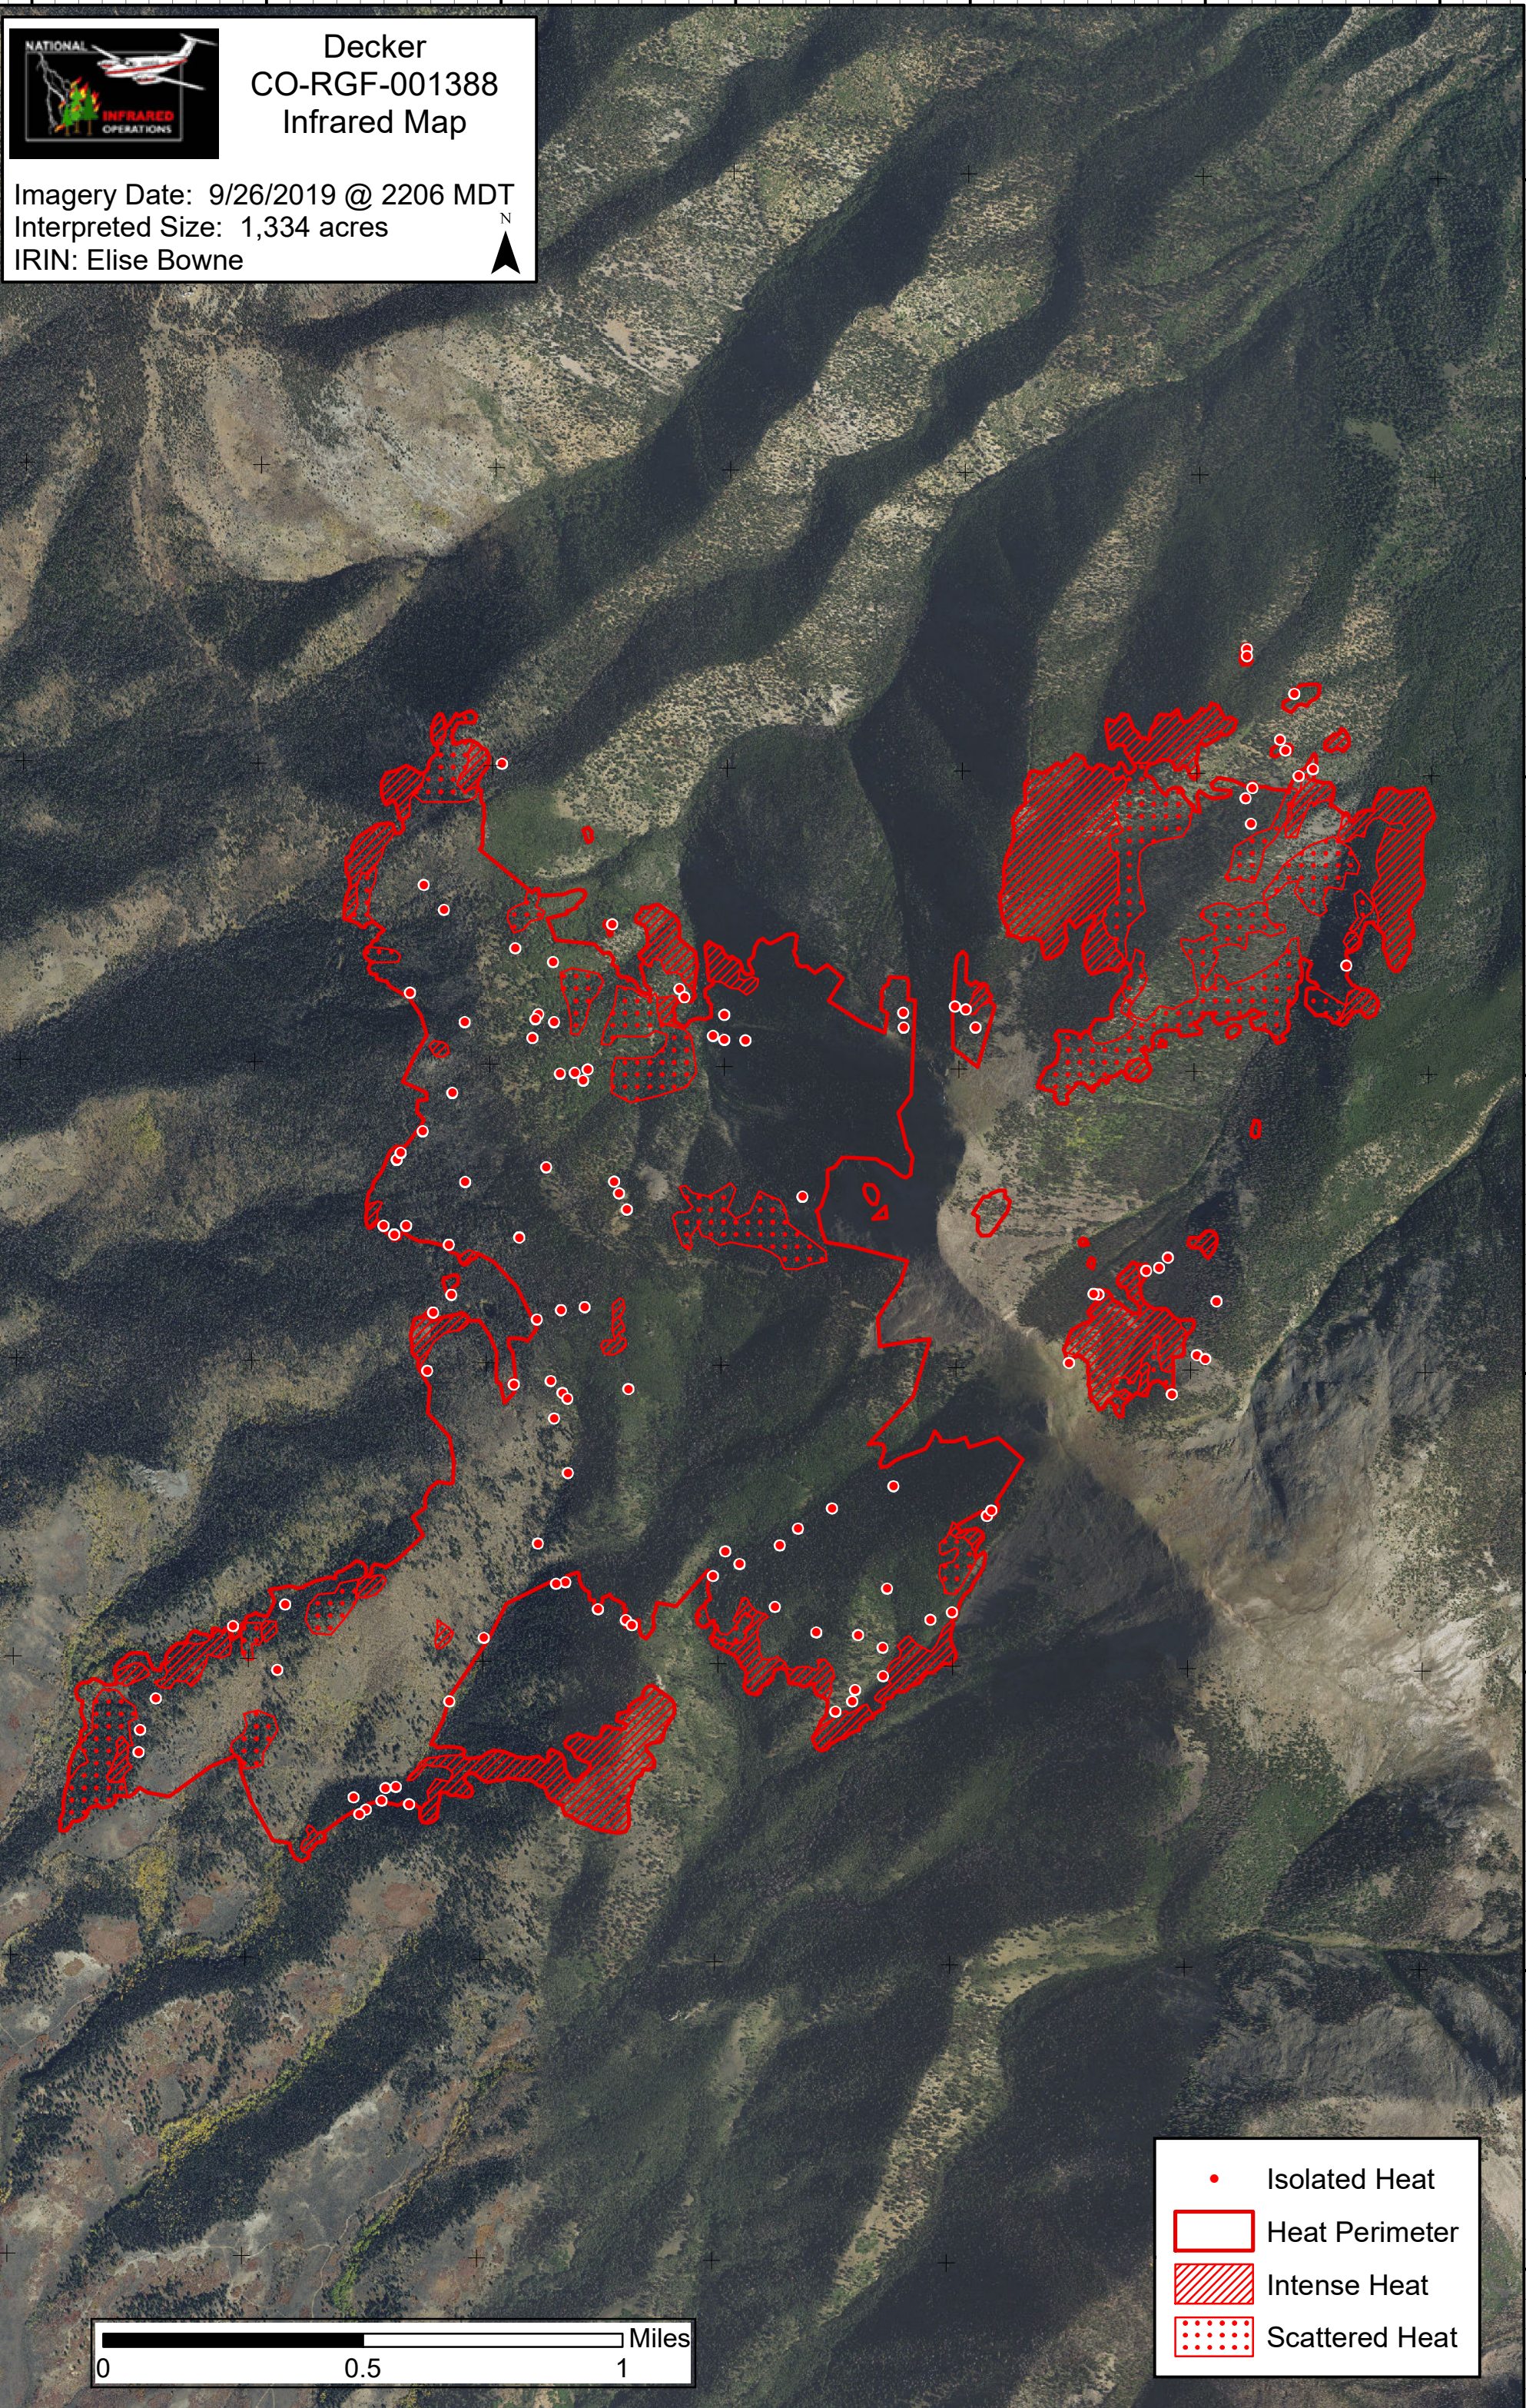

106°1'0"W 106°0'30"W 106°0'0"W 105°59'30"W 105°59'0"W 105°58'30"W 105°58'0"W

Decker
CO-RGF-001388
Infrared Map

Imagery Date: 9/26/2019 @ 2206 MDT
 Interpreted Size: 1,334 acres
 IRIN: Elise Bowne

38°27'0"N
38°26'30"N
38°26'0"N
38°25'30"N
38°25'0"N
38°24'30"N
38°24'0"N
38°23'30"N

38°27'0"N
38°26'30"N
38°26'0"N
38°25'30"N
38°25'0"N
38°24'30"N
38°24'0"N
38°23'30"N

- Isolated Heat
- Heat Perimeter
- Intense Heat
- Scattered Heat

106°1'0"W 106°0'30"W 106°0'0"W 105°59'30"W 105°59'0"W 105°58'30"W 105°58'0"W