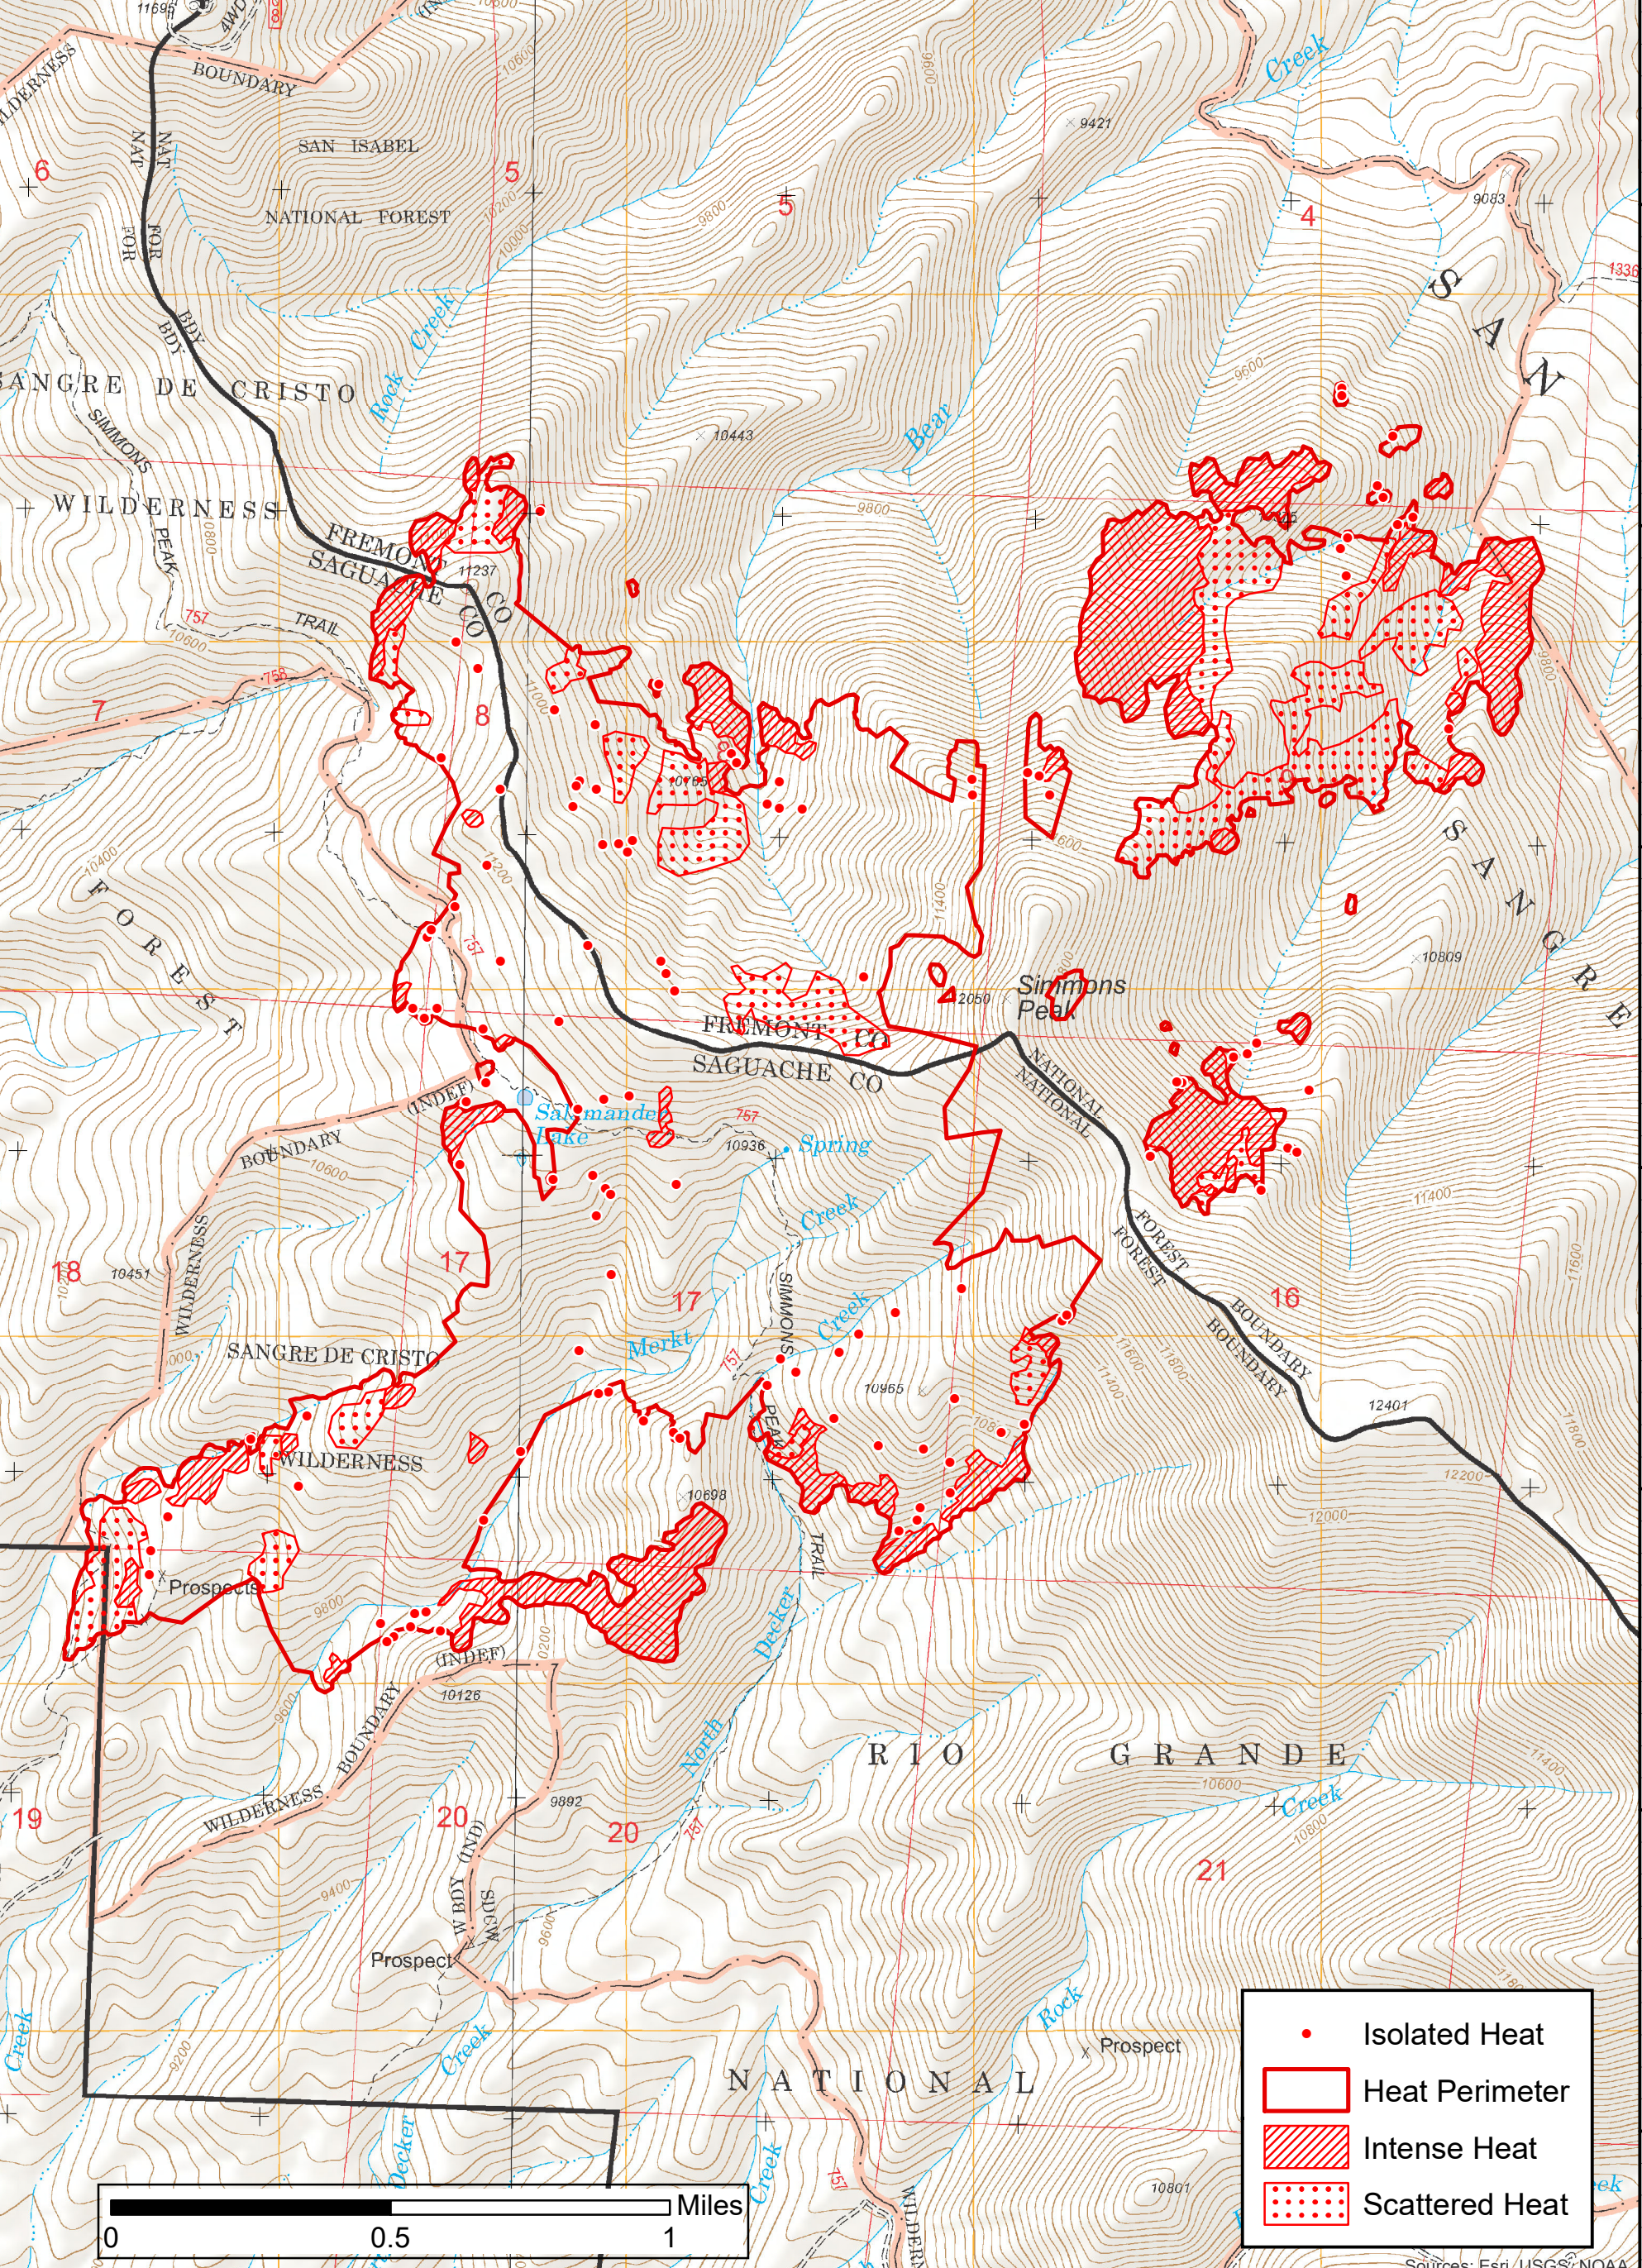

106°1'0"W 106°0'30"W 106°0'0"W 105°59'30"W 105°59'0"W 105°58'30"W 105°58'0"W

Decker
CO-RGF-001388
Infrared Map

Imagery Date: 9/26/2019 @ 2206 MDT
 Interpreted Size: 1,334 acres
 IRIN: Elise Bowne

- Isolated Heat
- Heat Perimeter
- Intense Heat
- Scattered Heat

Sources: Esri, USGS, NOAA

106°1'0"W 106°0'30"W 106°0'0"W 105°59'30"W 105°59'0"W 105°58'30"W 105°58'0"W