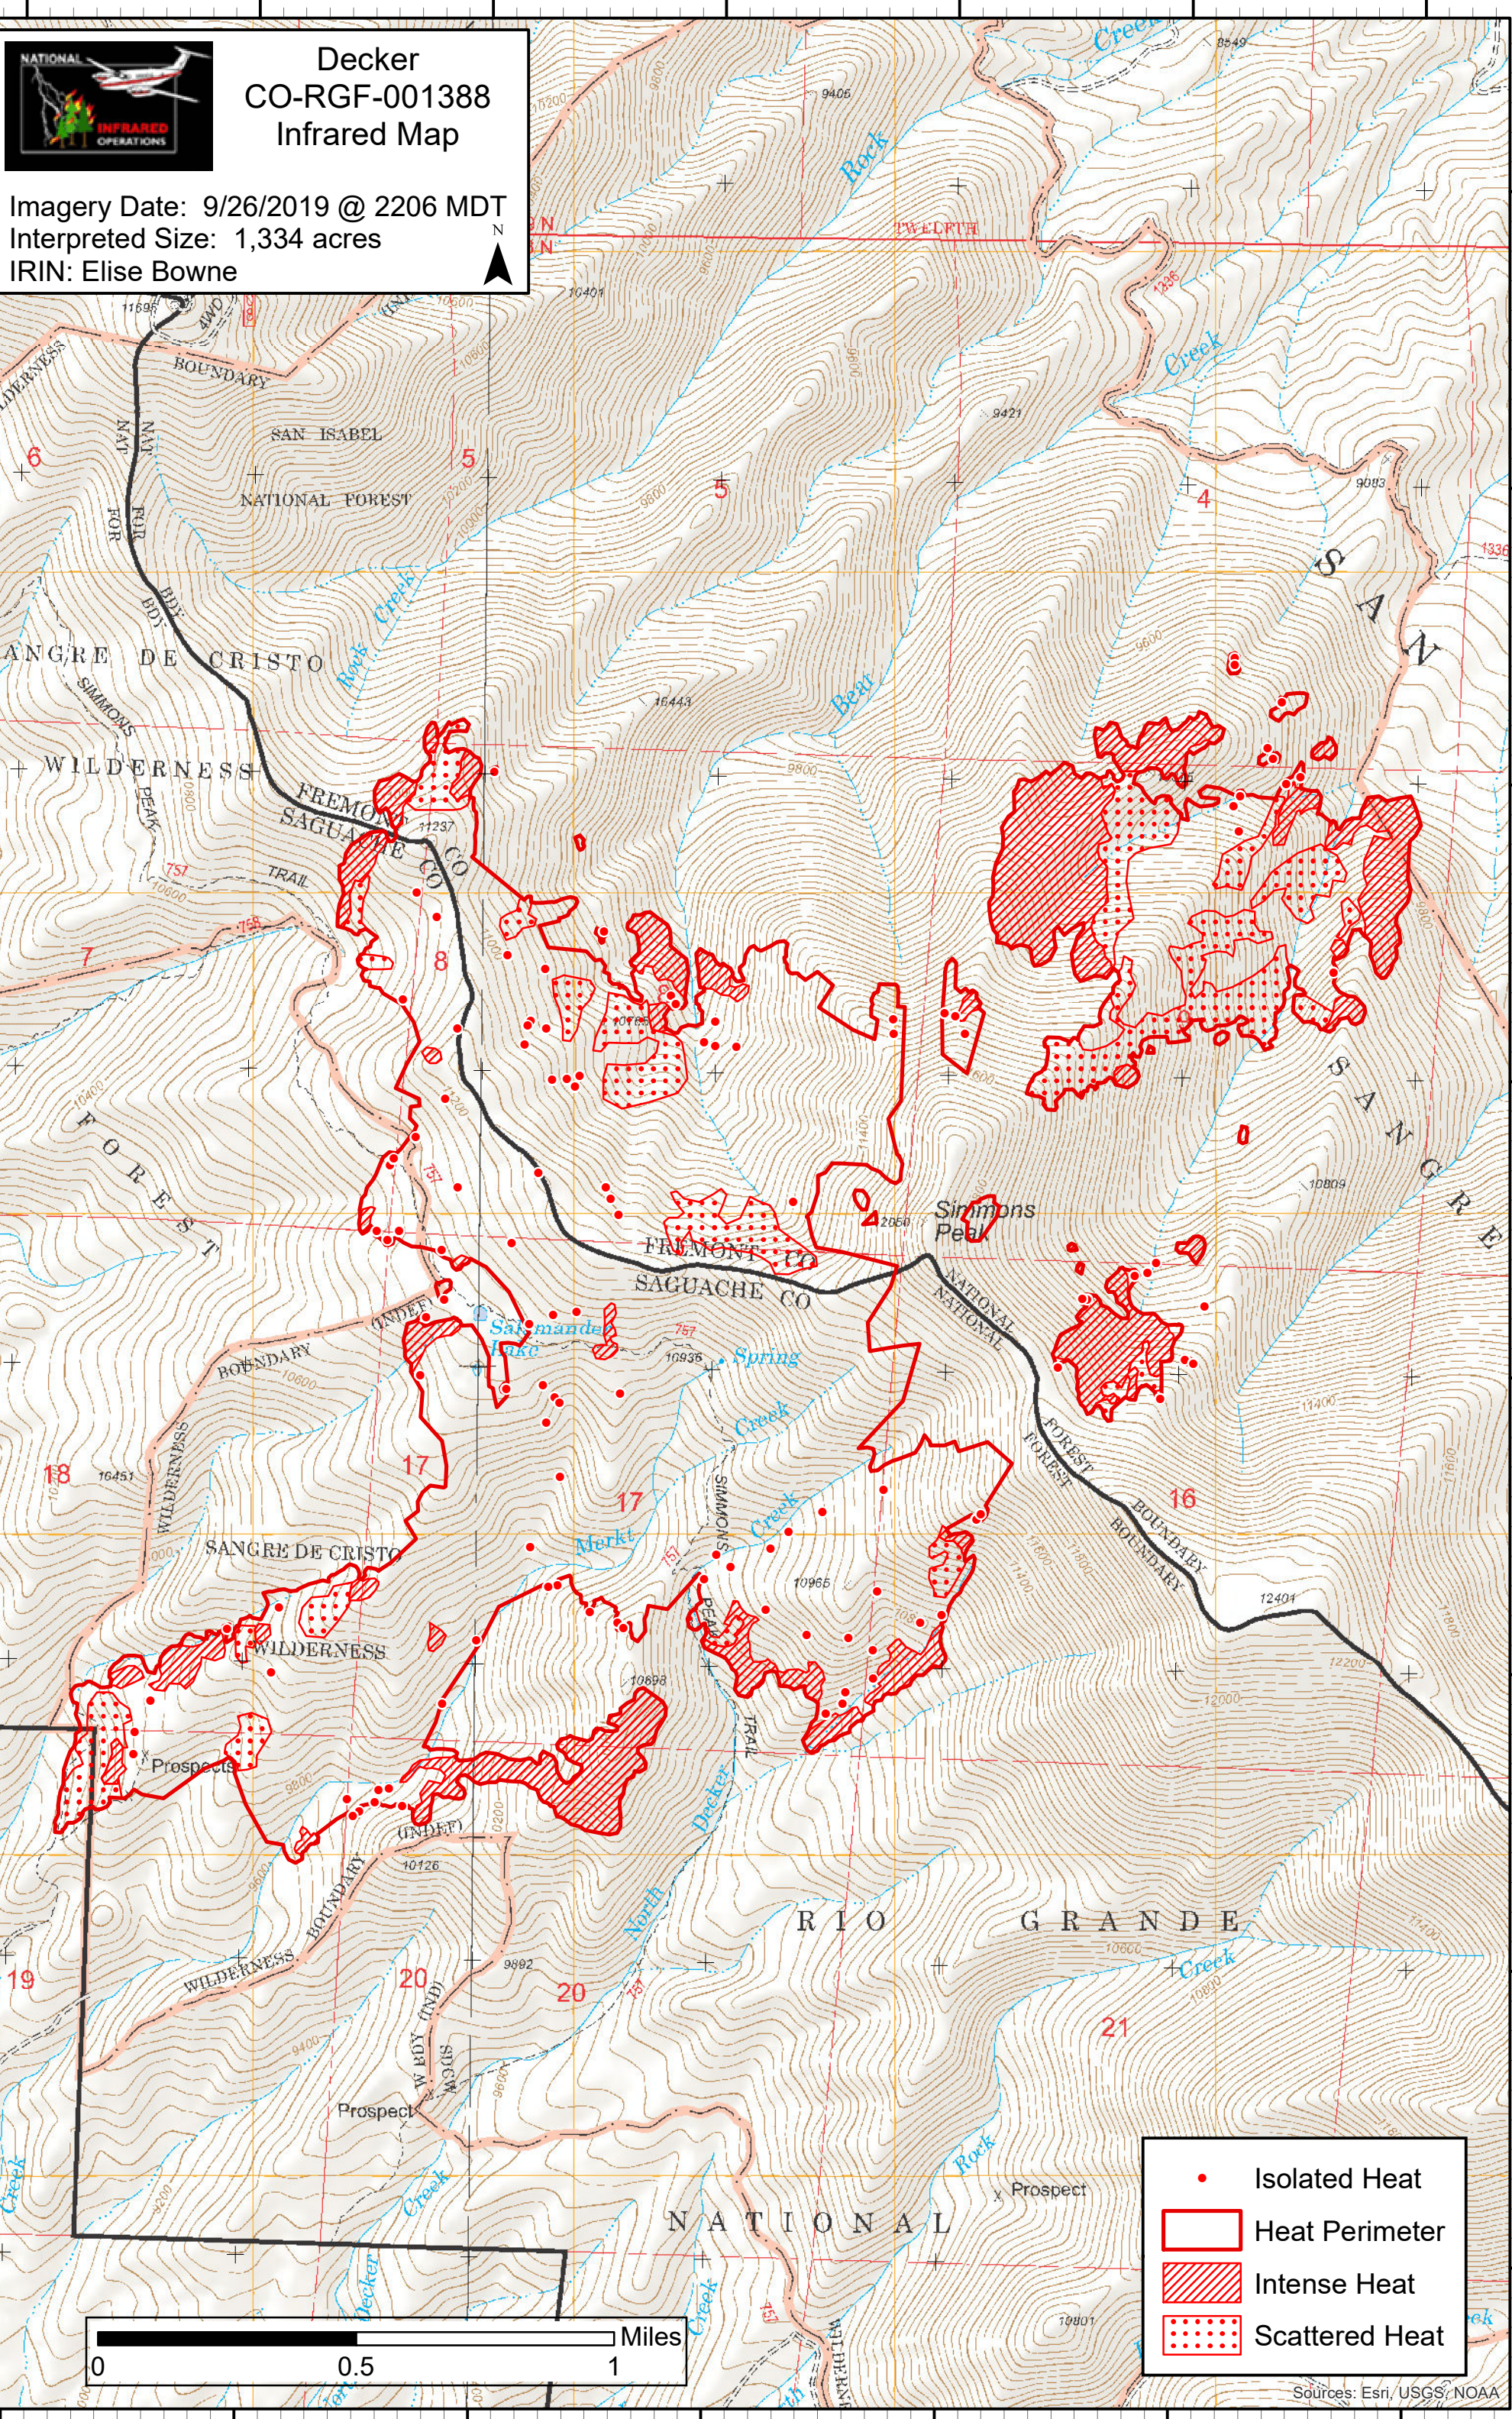

106°1'0"W 106°0'30"W 106°0'0"W 105°59'30"W 105°59'0"W 105°58'30"W 105°58'0"W

Decker
CO-RGF-001388
Infrared Map

Imagery Date: 9/26/2019 @ 2206 MDT
 Interpreted Size: 1,334 acres
 IRIN: Elise Bowne

- Isolated Heat
- Heat Perimeter
- Intense Heat
- Scattered Heat

Sources: Esri, USGS, NOAA

106°1'0"W 106°0'30"W 106°0'0"W 105°59'30"W 105°59'0"W 105°58'30"W 105°58'0"W