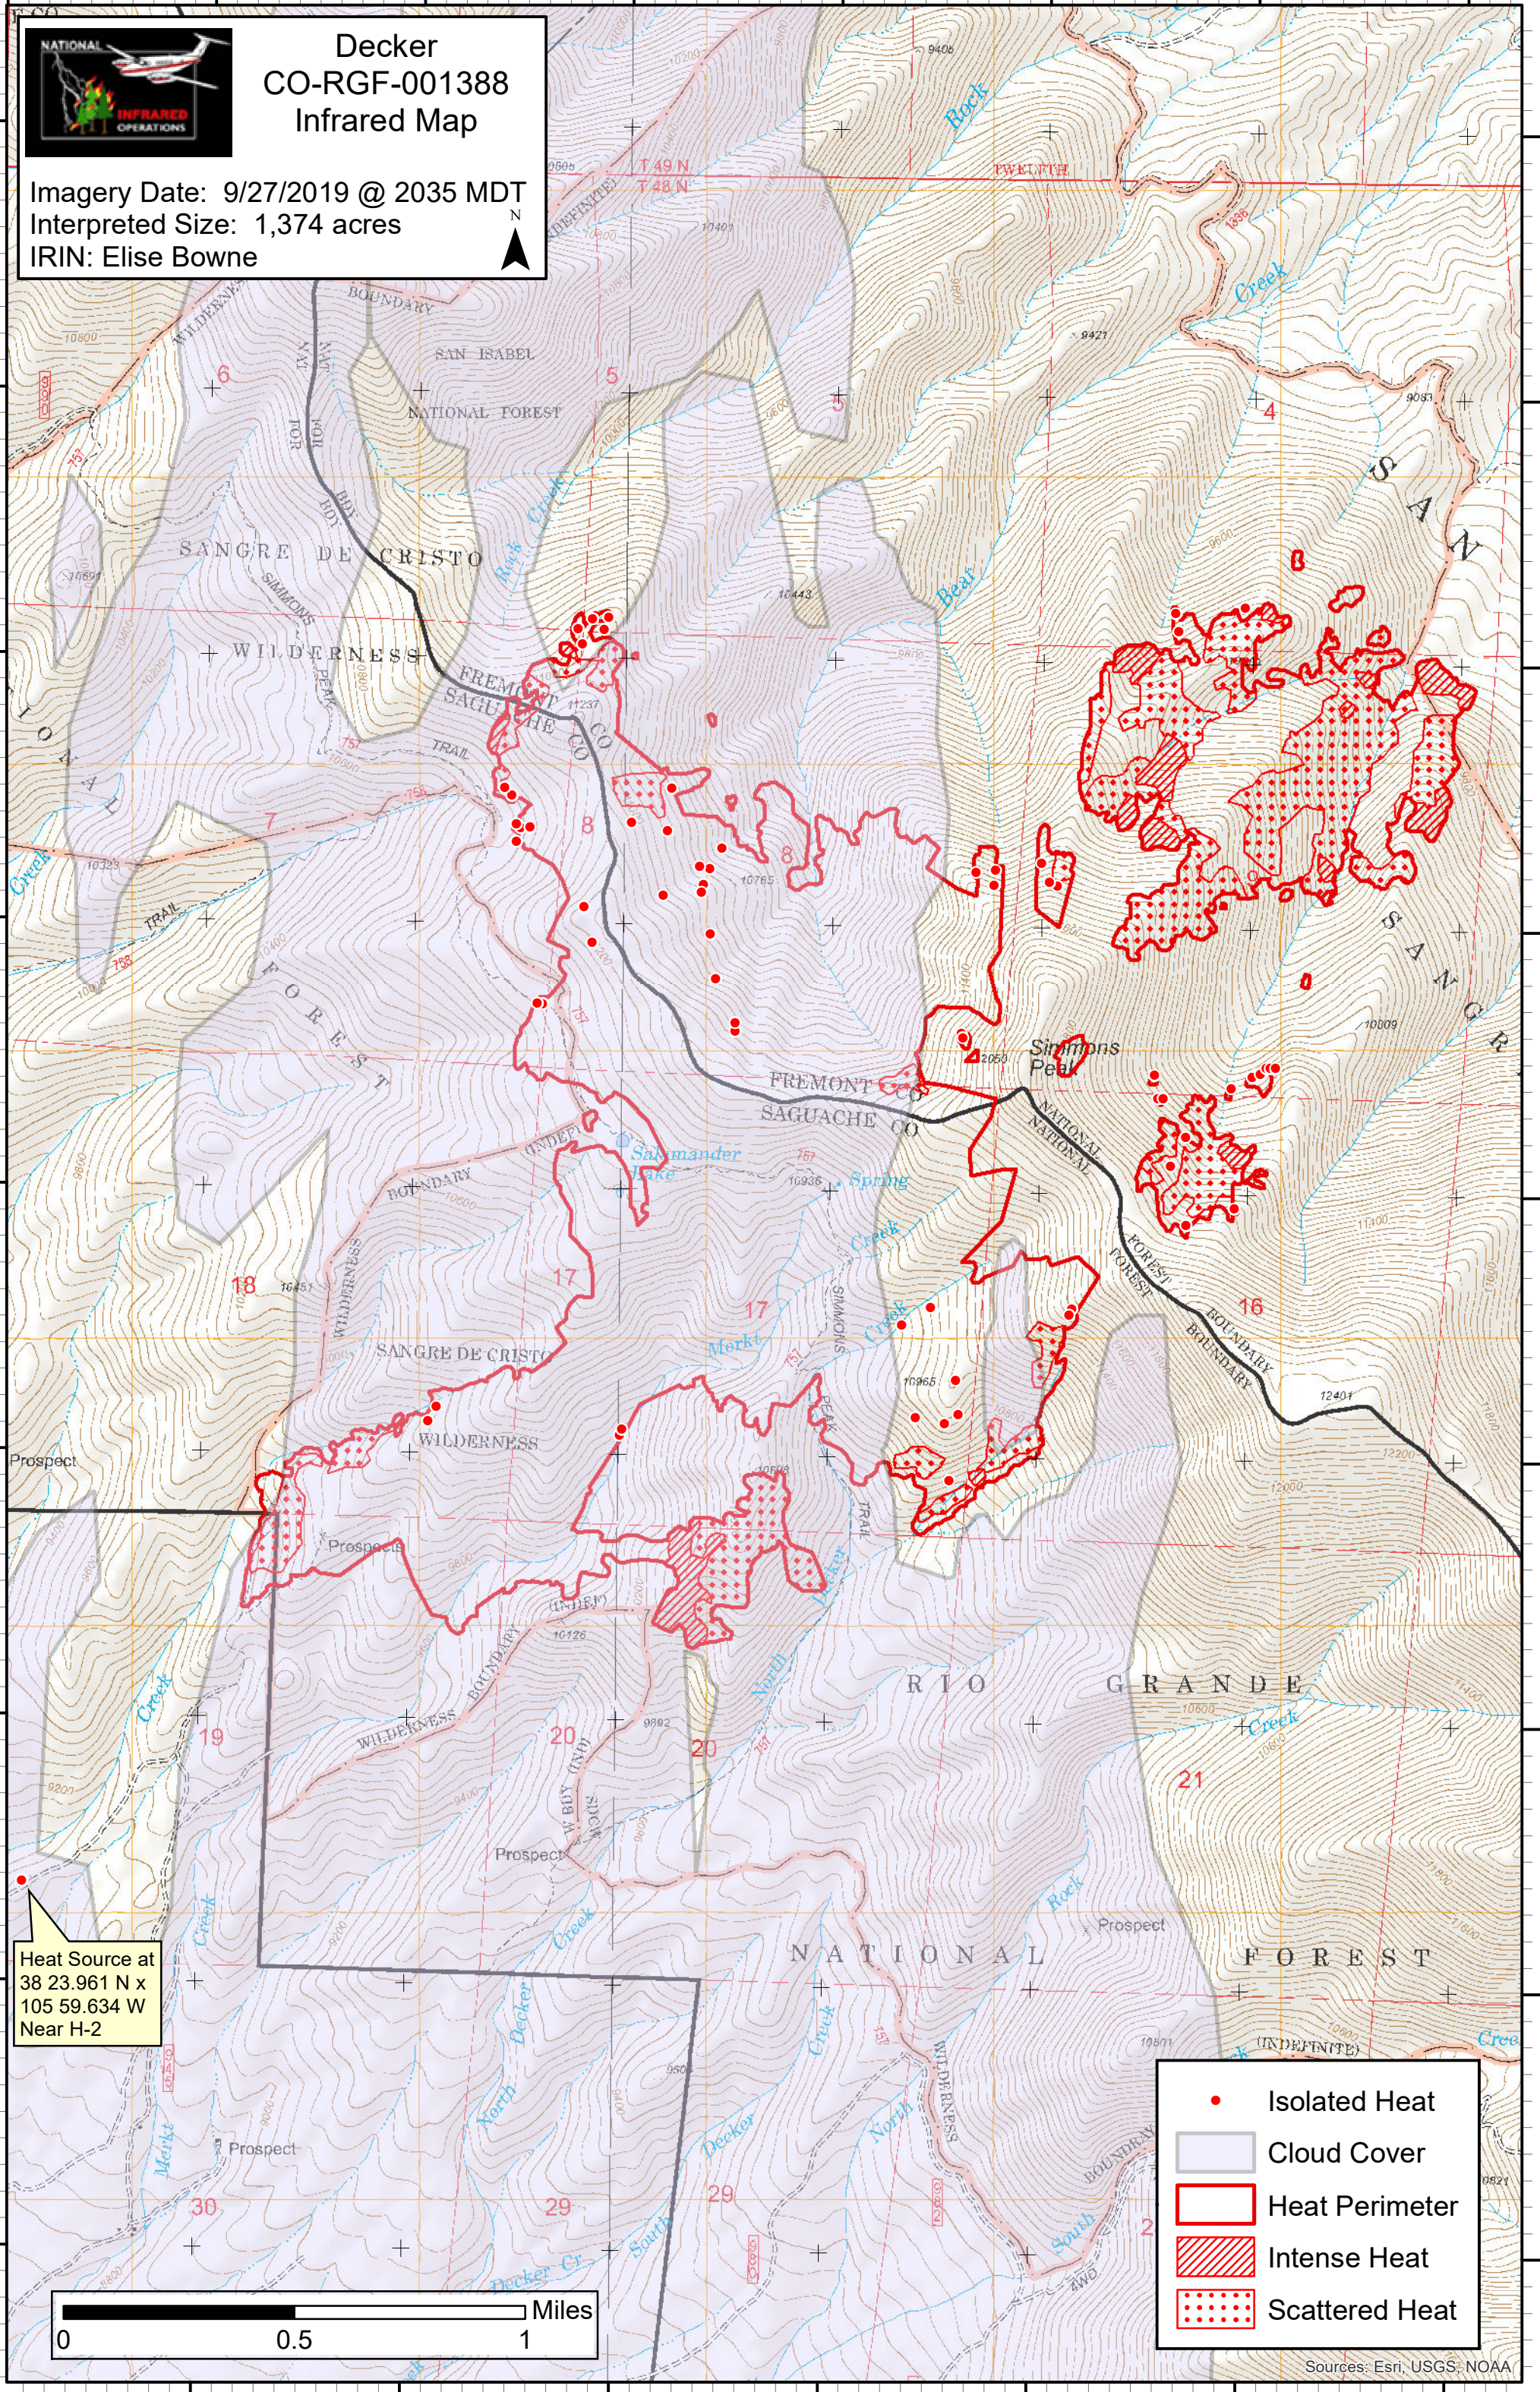

**Decker  
CO-RGF-001388  
Infrared Map**

Imagery Date: 9/27/2019 @ 2035 MDT  
Interpreted Size: 1,374 acres  
IRIN: Elise Bowne

Heat Source at  
38 23.961 N x  
105 59.634 W  
Near H-2

- Isolated Heat
- Cloud Cover
- Heat Perimeter
- Intense Heat
- Scattered Heat

Sources: Esri, USGS, NOAA