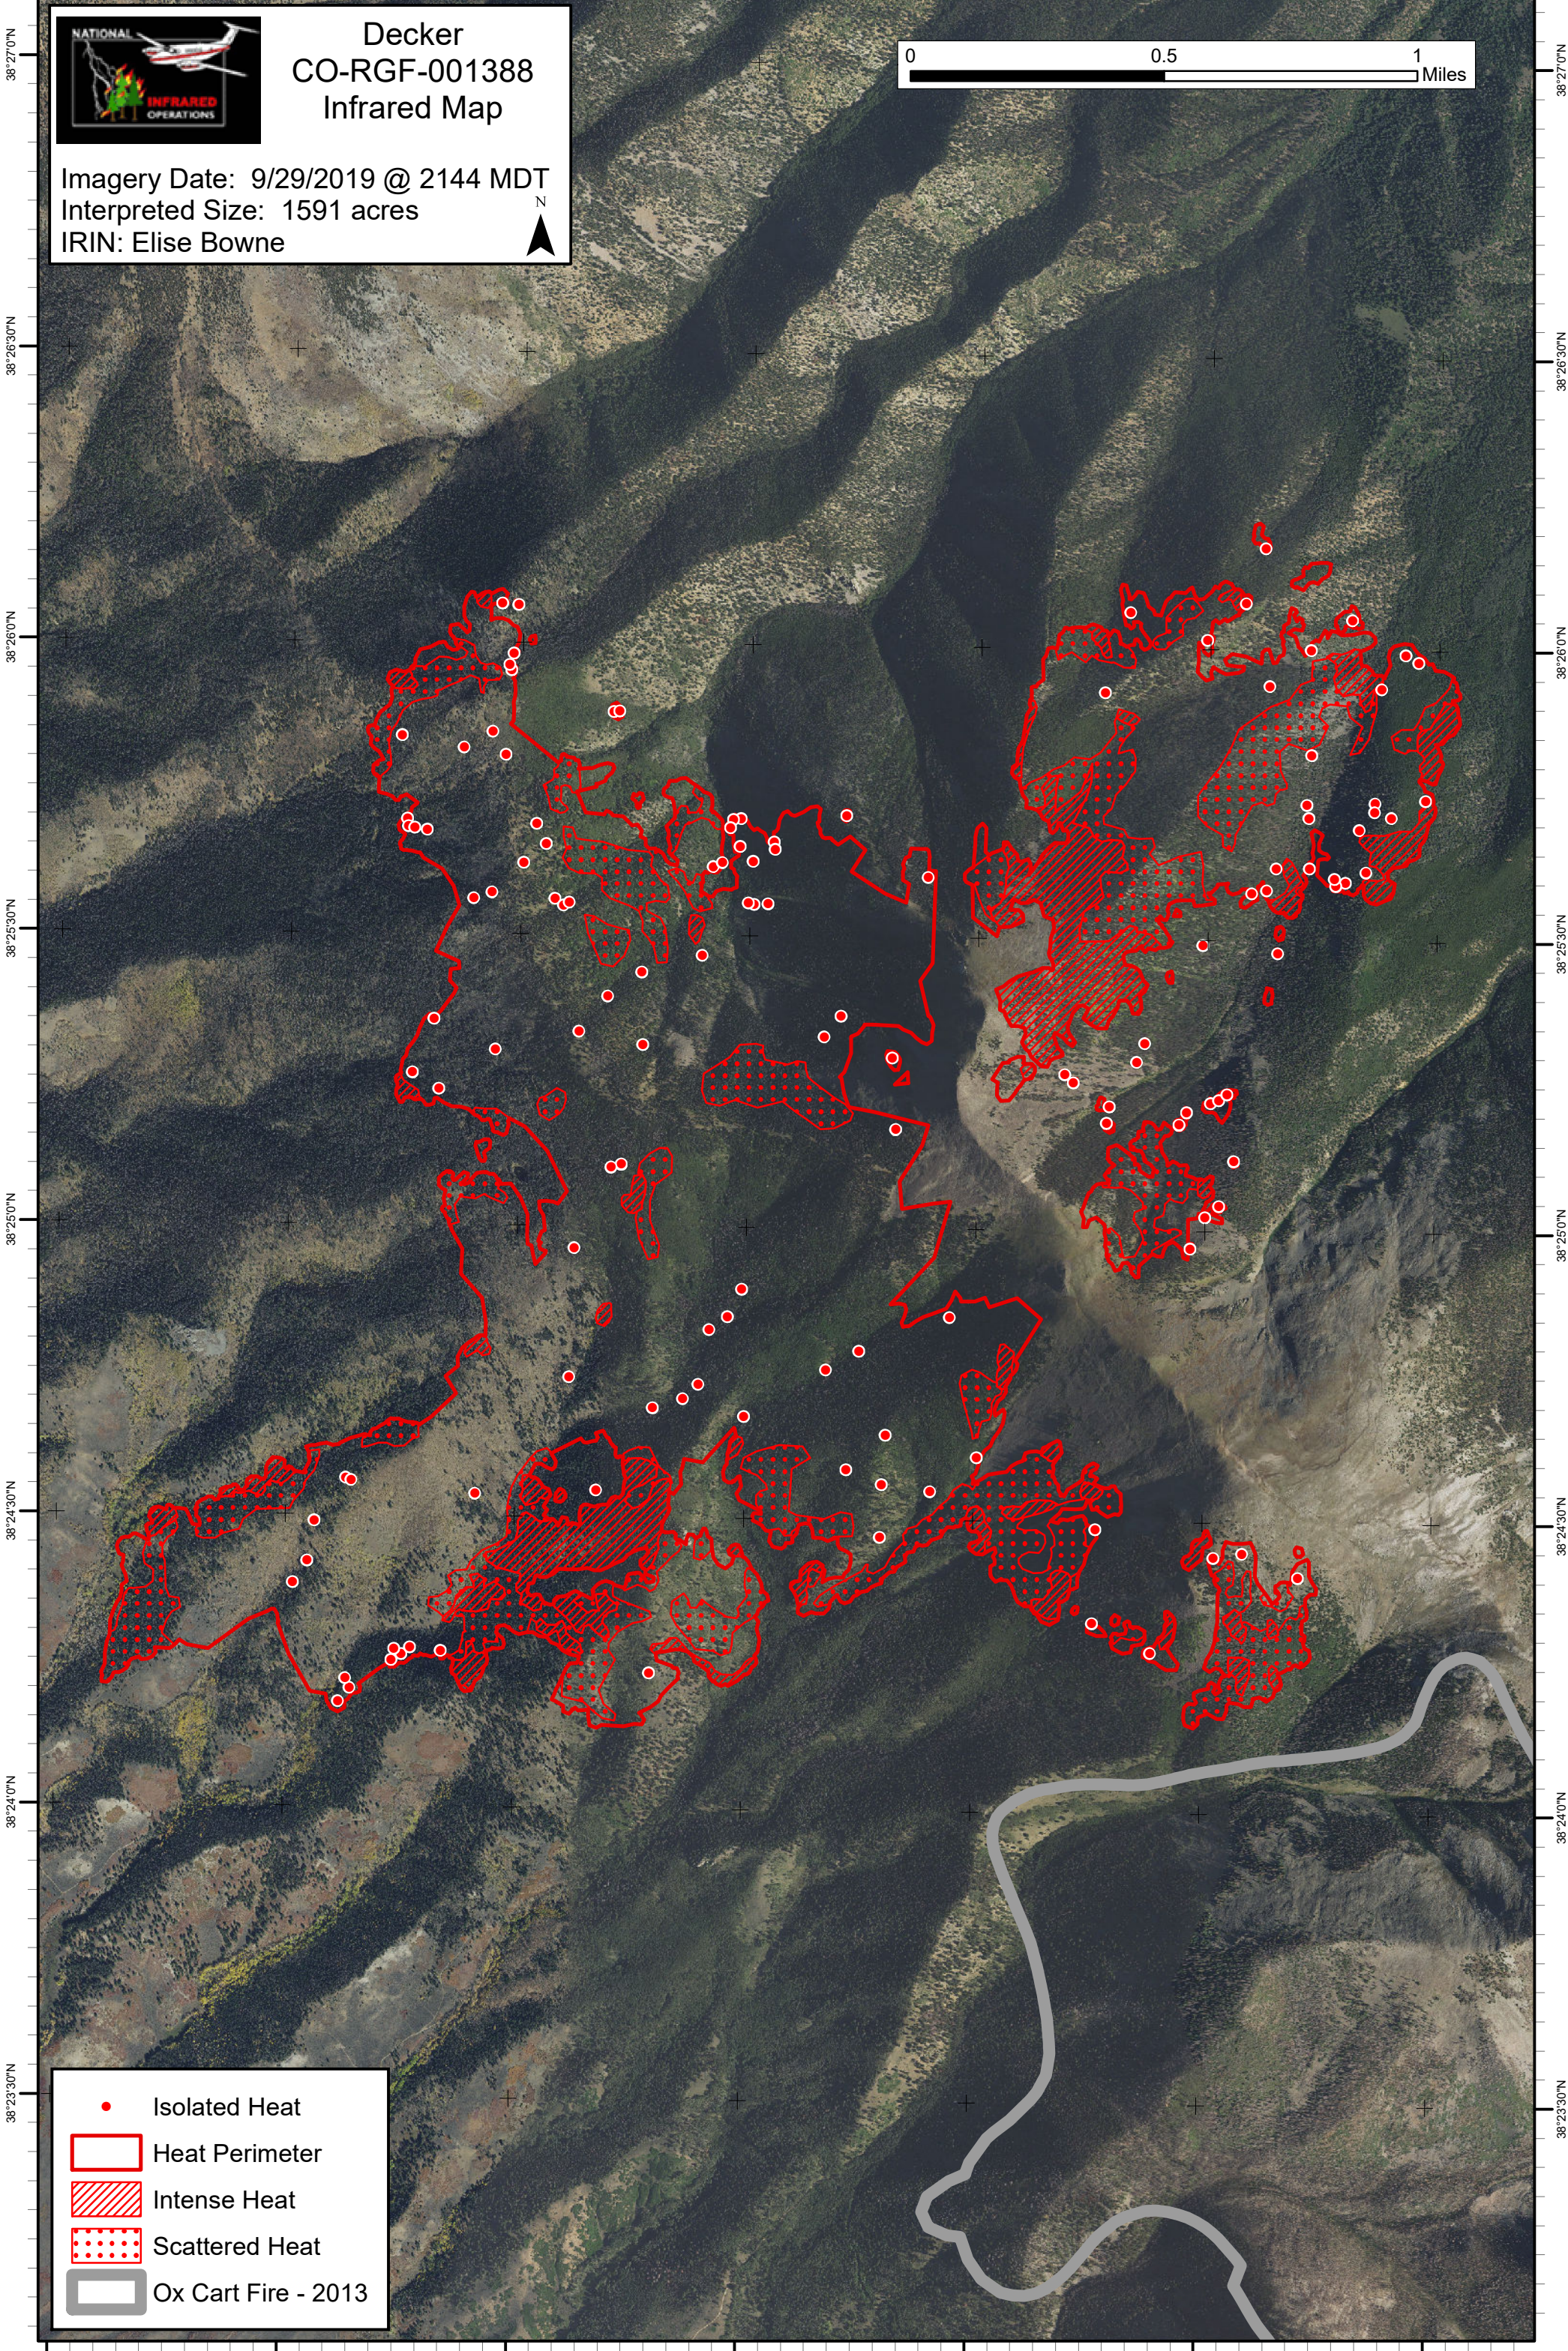

106°1'0"W 106°0'30"W 106°0'0"W 105°59'30"W 105°59'0"W 105°58'30"W 105°58'0"W

# Decker CO-RGF-001388 Infrared Map

Imagery Date: 9/29/2019 @ 2144 MDT  
Interpreted Size: 1591 acres  
IRIN: Elise Bowne

- Isolated Heat
- Heat Perimeter
- Intense Heat
- Scattered Heat
- Ox Cart Fire - 2013