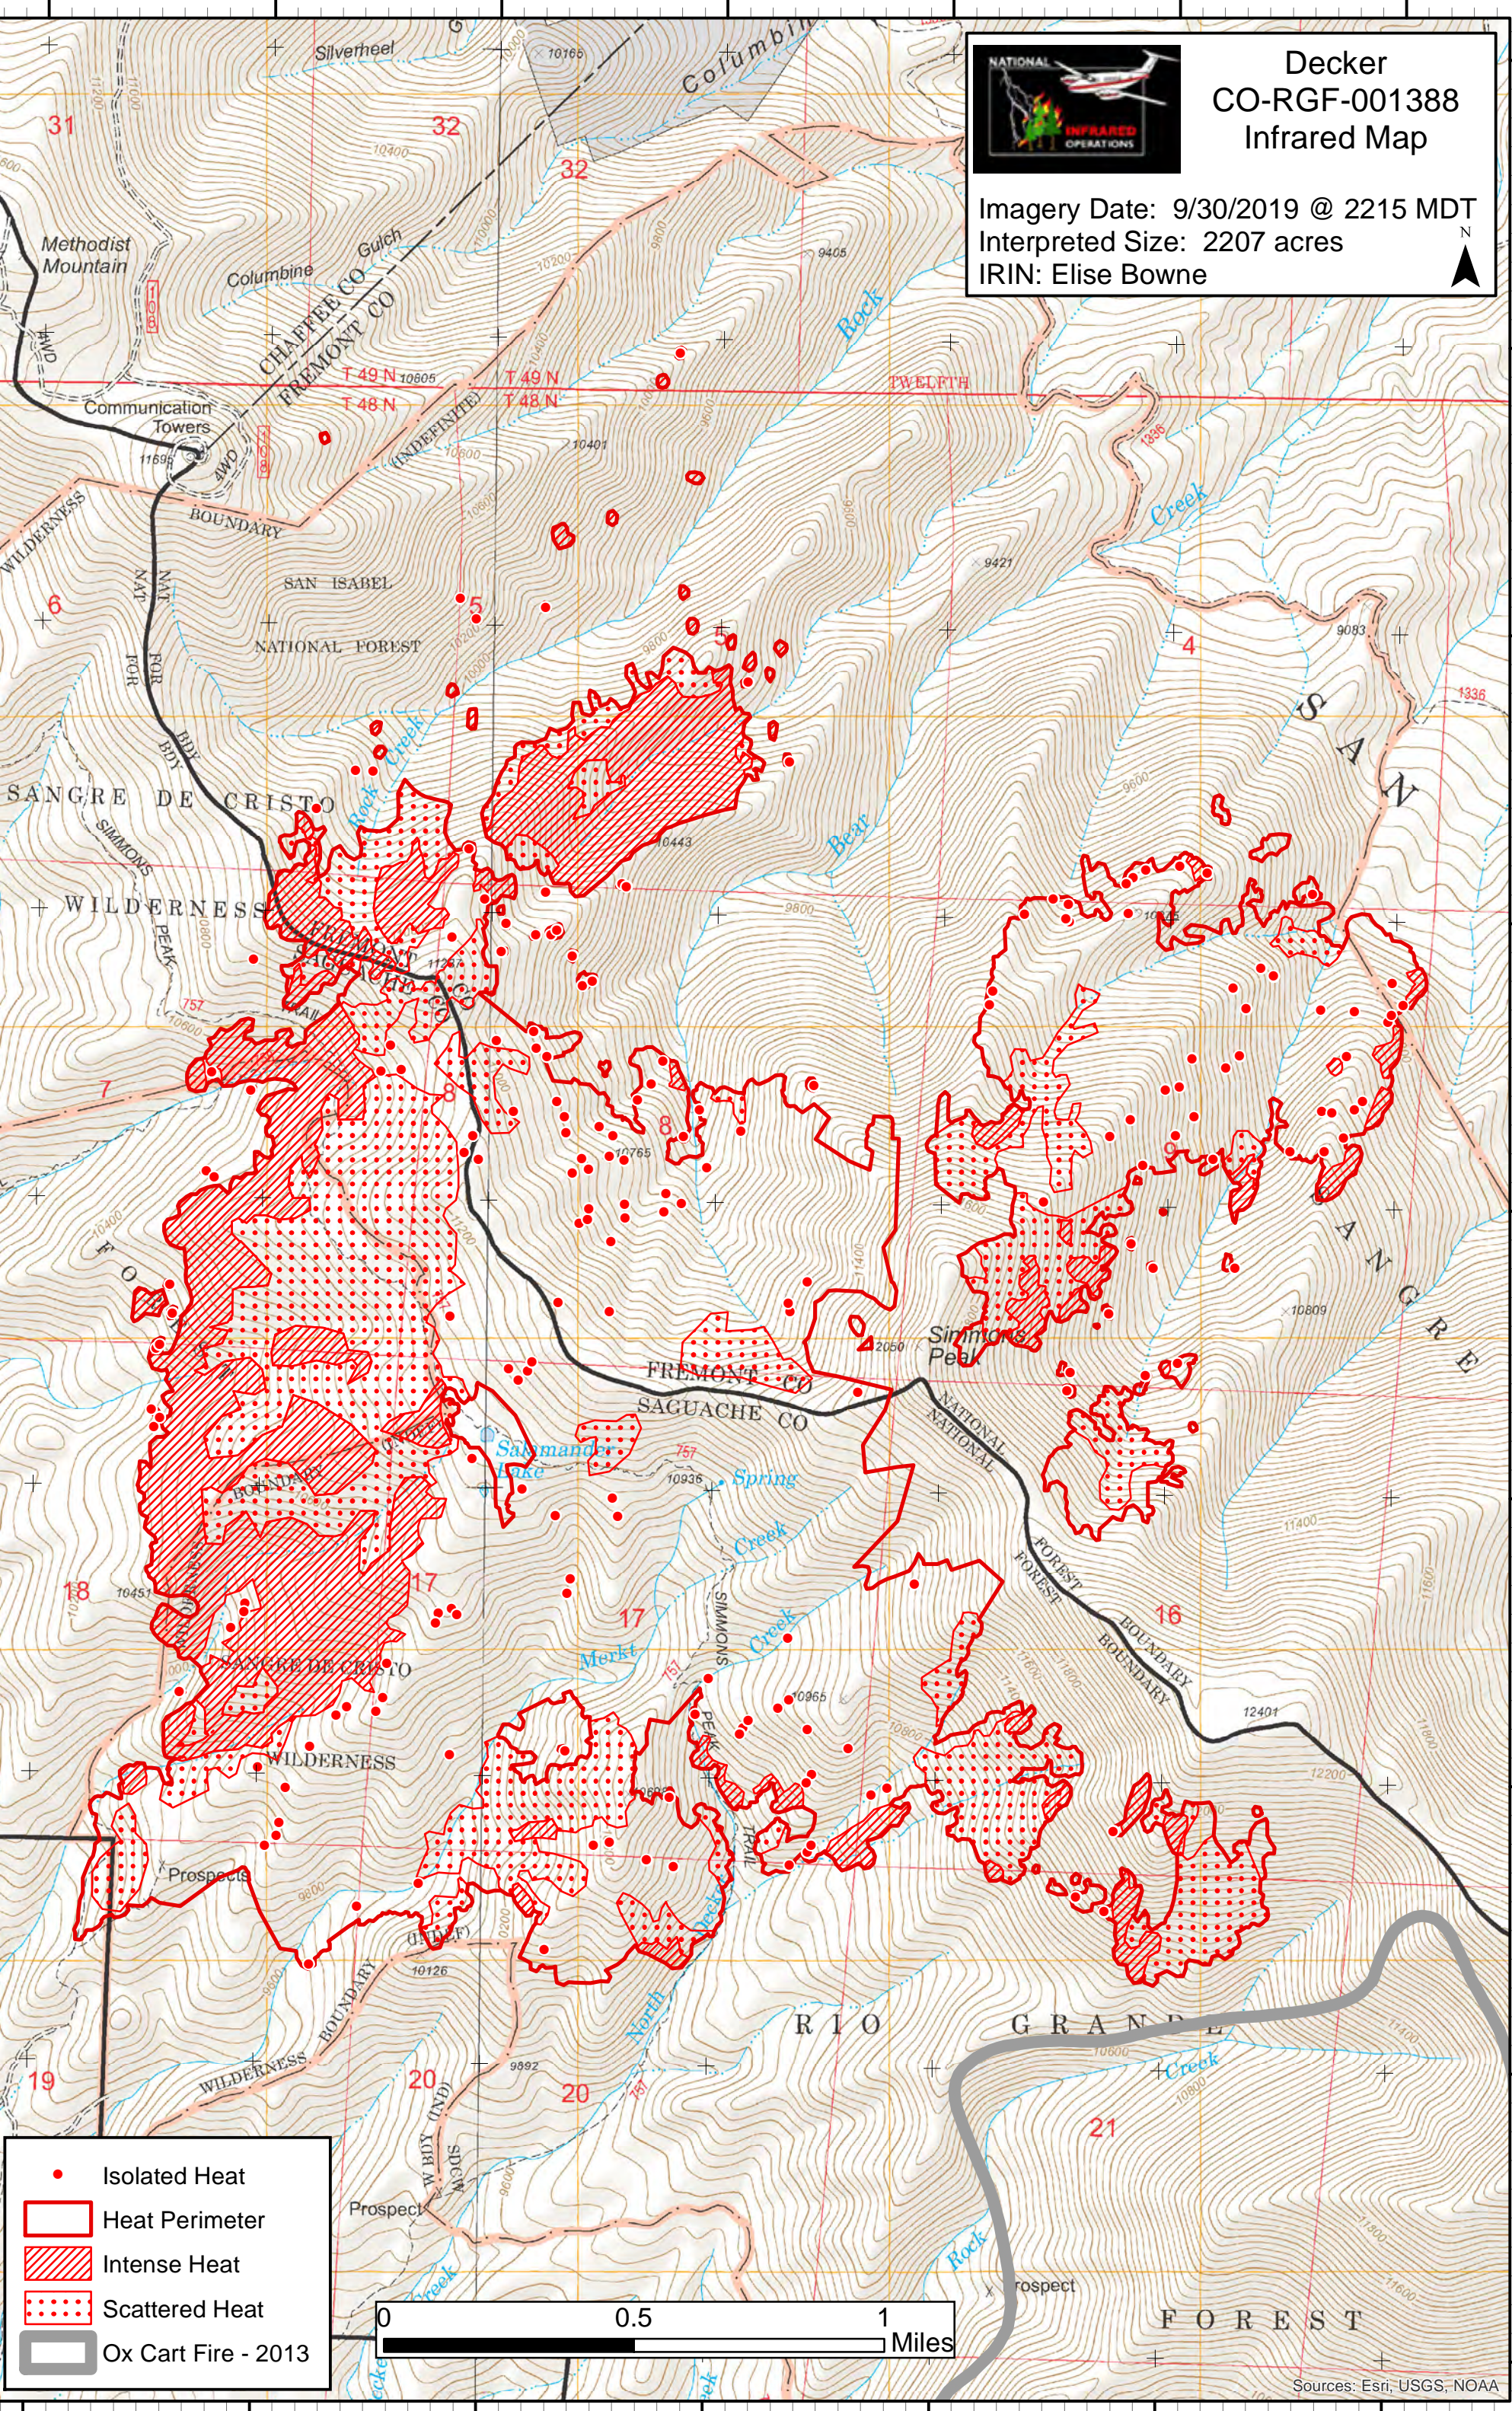

Decker CO-RGF-001388 Infrared Map

Imagery Date: 9/30/2019 @ 2215 MDT
Interpreted Size: 2207 acres
IRIN: Elise Bowne

- Isolated Heat
- ▭ Heat Perimeter
- ▨ Intense Heat
- ▤ Scattered Heat
- ▭ Ox Cart Fire - 2013

Sources: Esri, USGS, NOAA