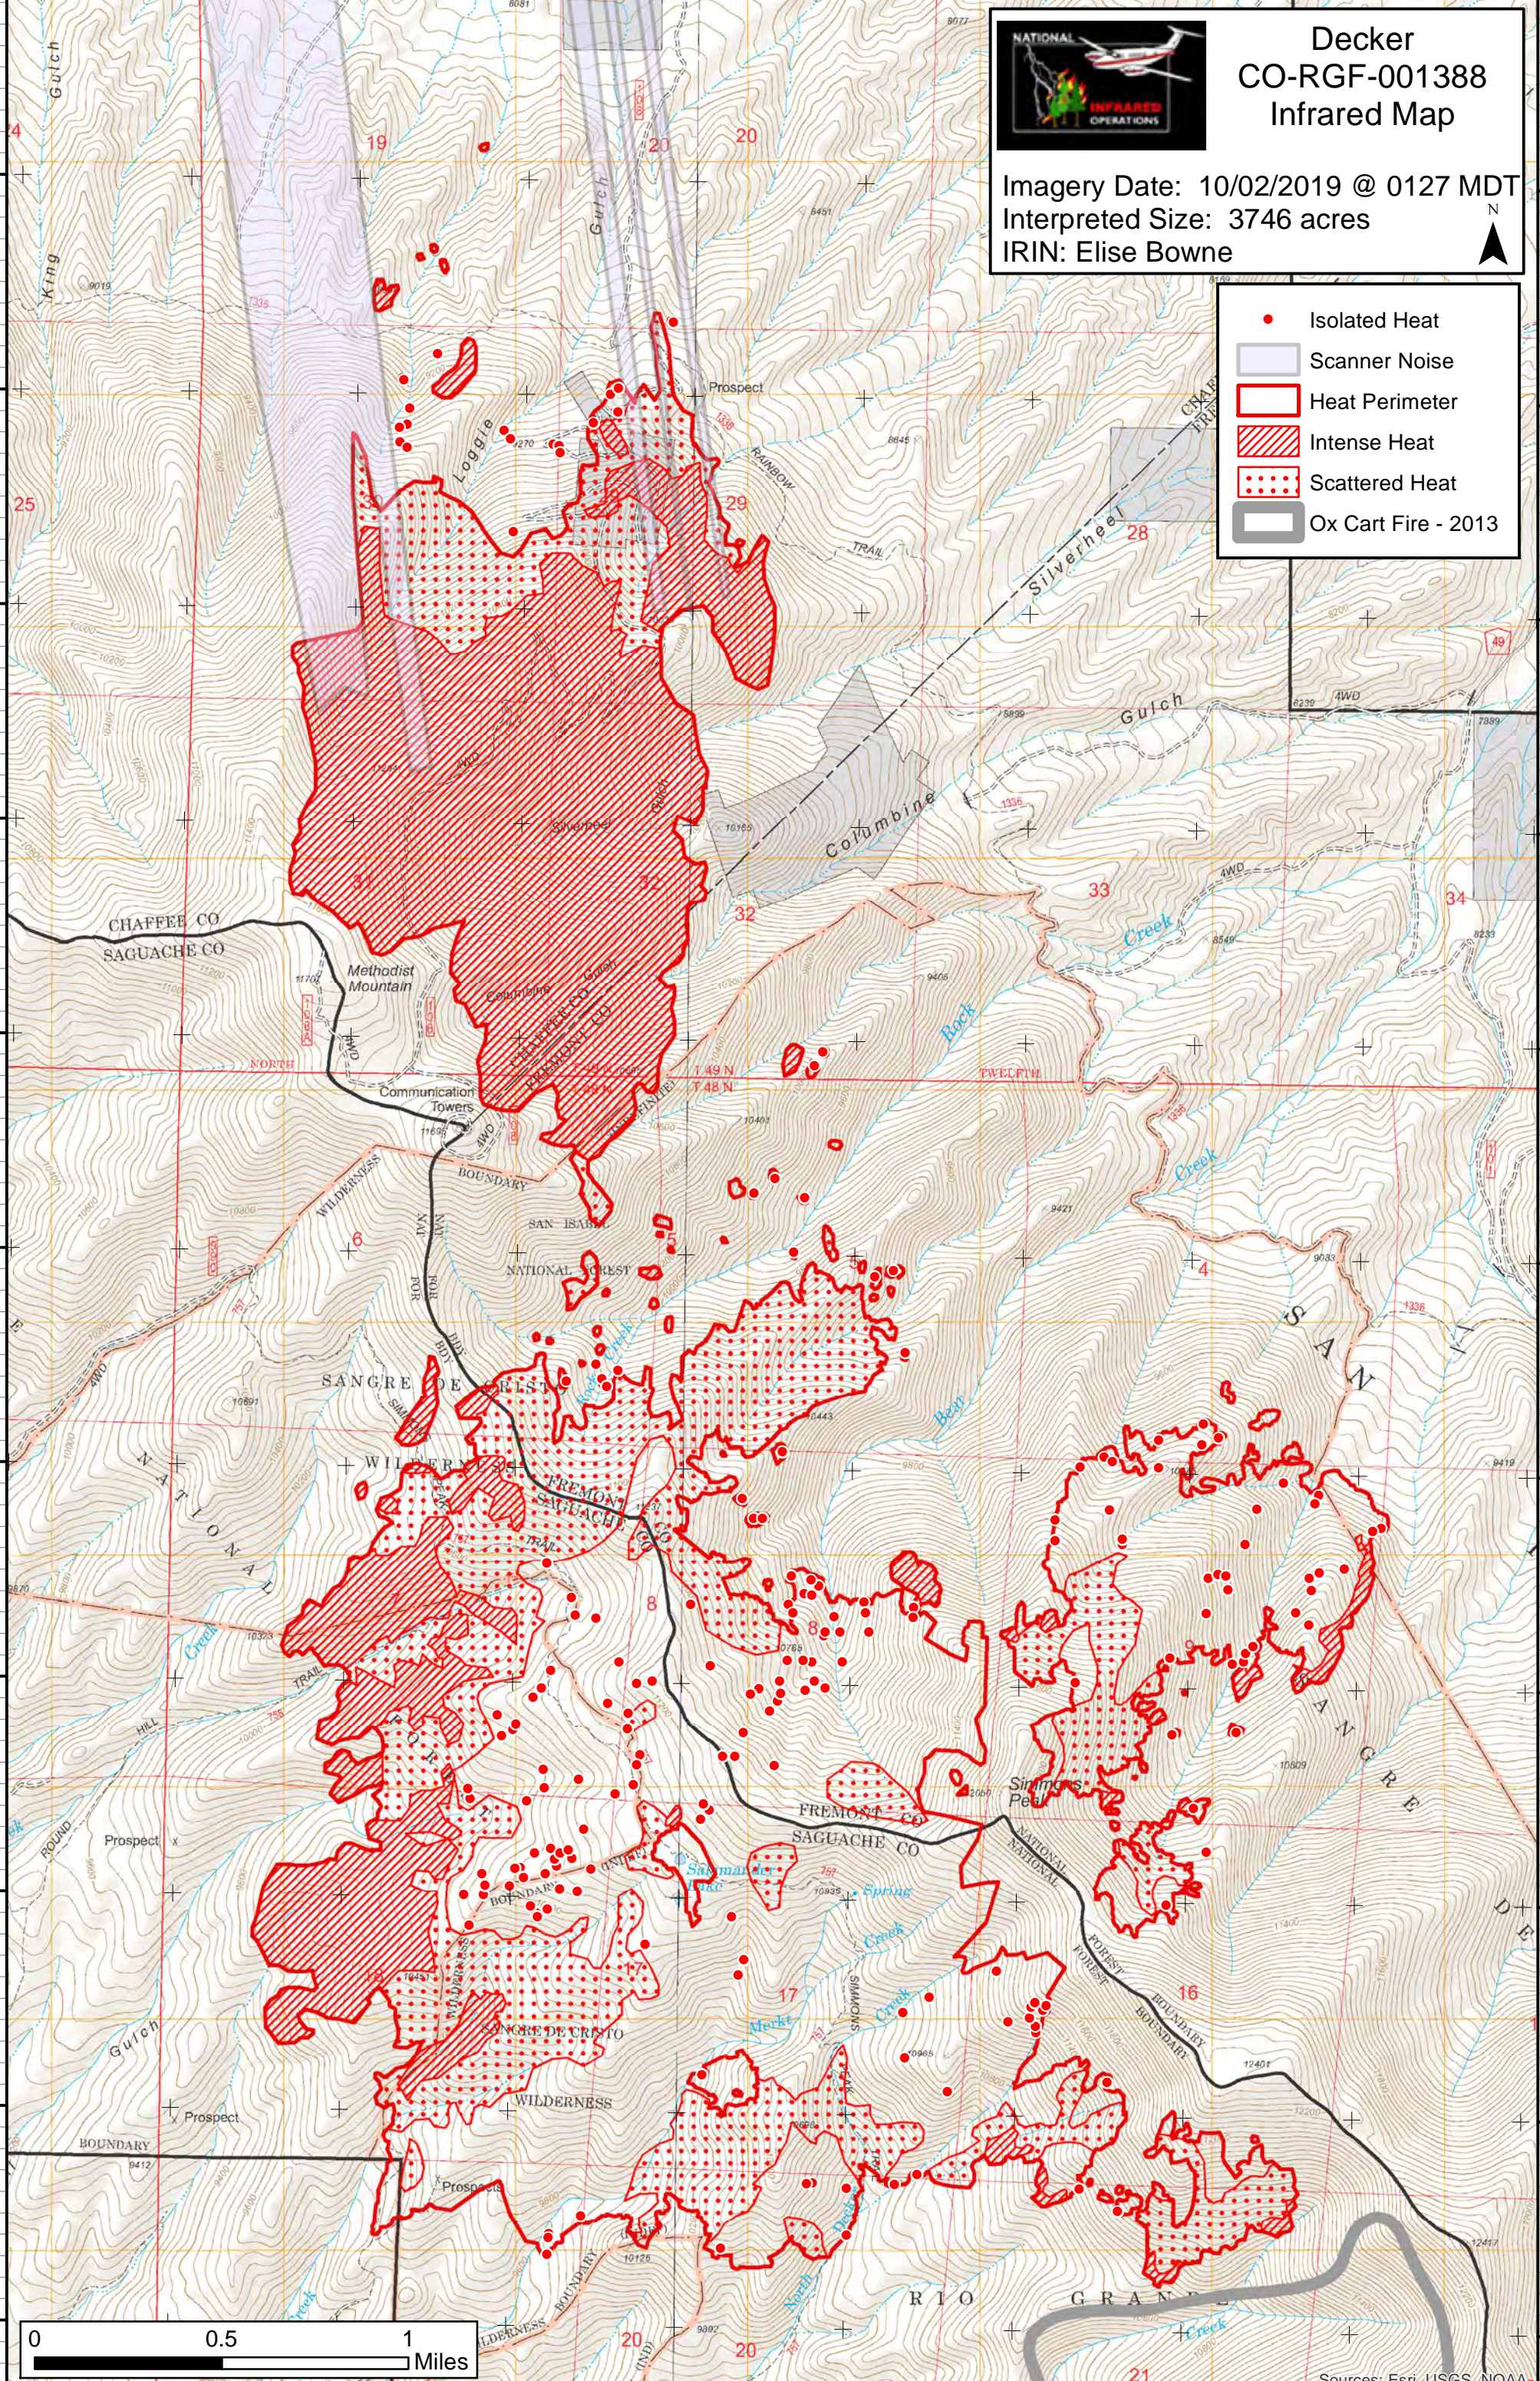

Decker CO-RGF-001388 Infrared Map

Imagery Date: 10/02/2019 @ 0127 MDT
Interpreted Size: 3746 acres
IRIN: Elise Bowne

- Isolated Heat
- Scanner Noise
- Heat Perimeter
- Intense Heat
- Scattered Heat
- Ox Cart Fire - 2013

Sources: Esri, USGS, NOAA