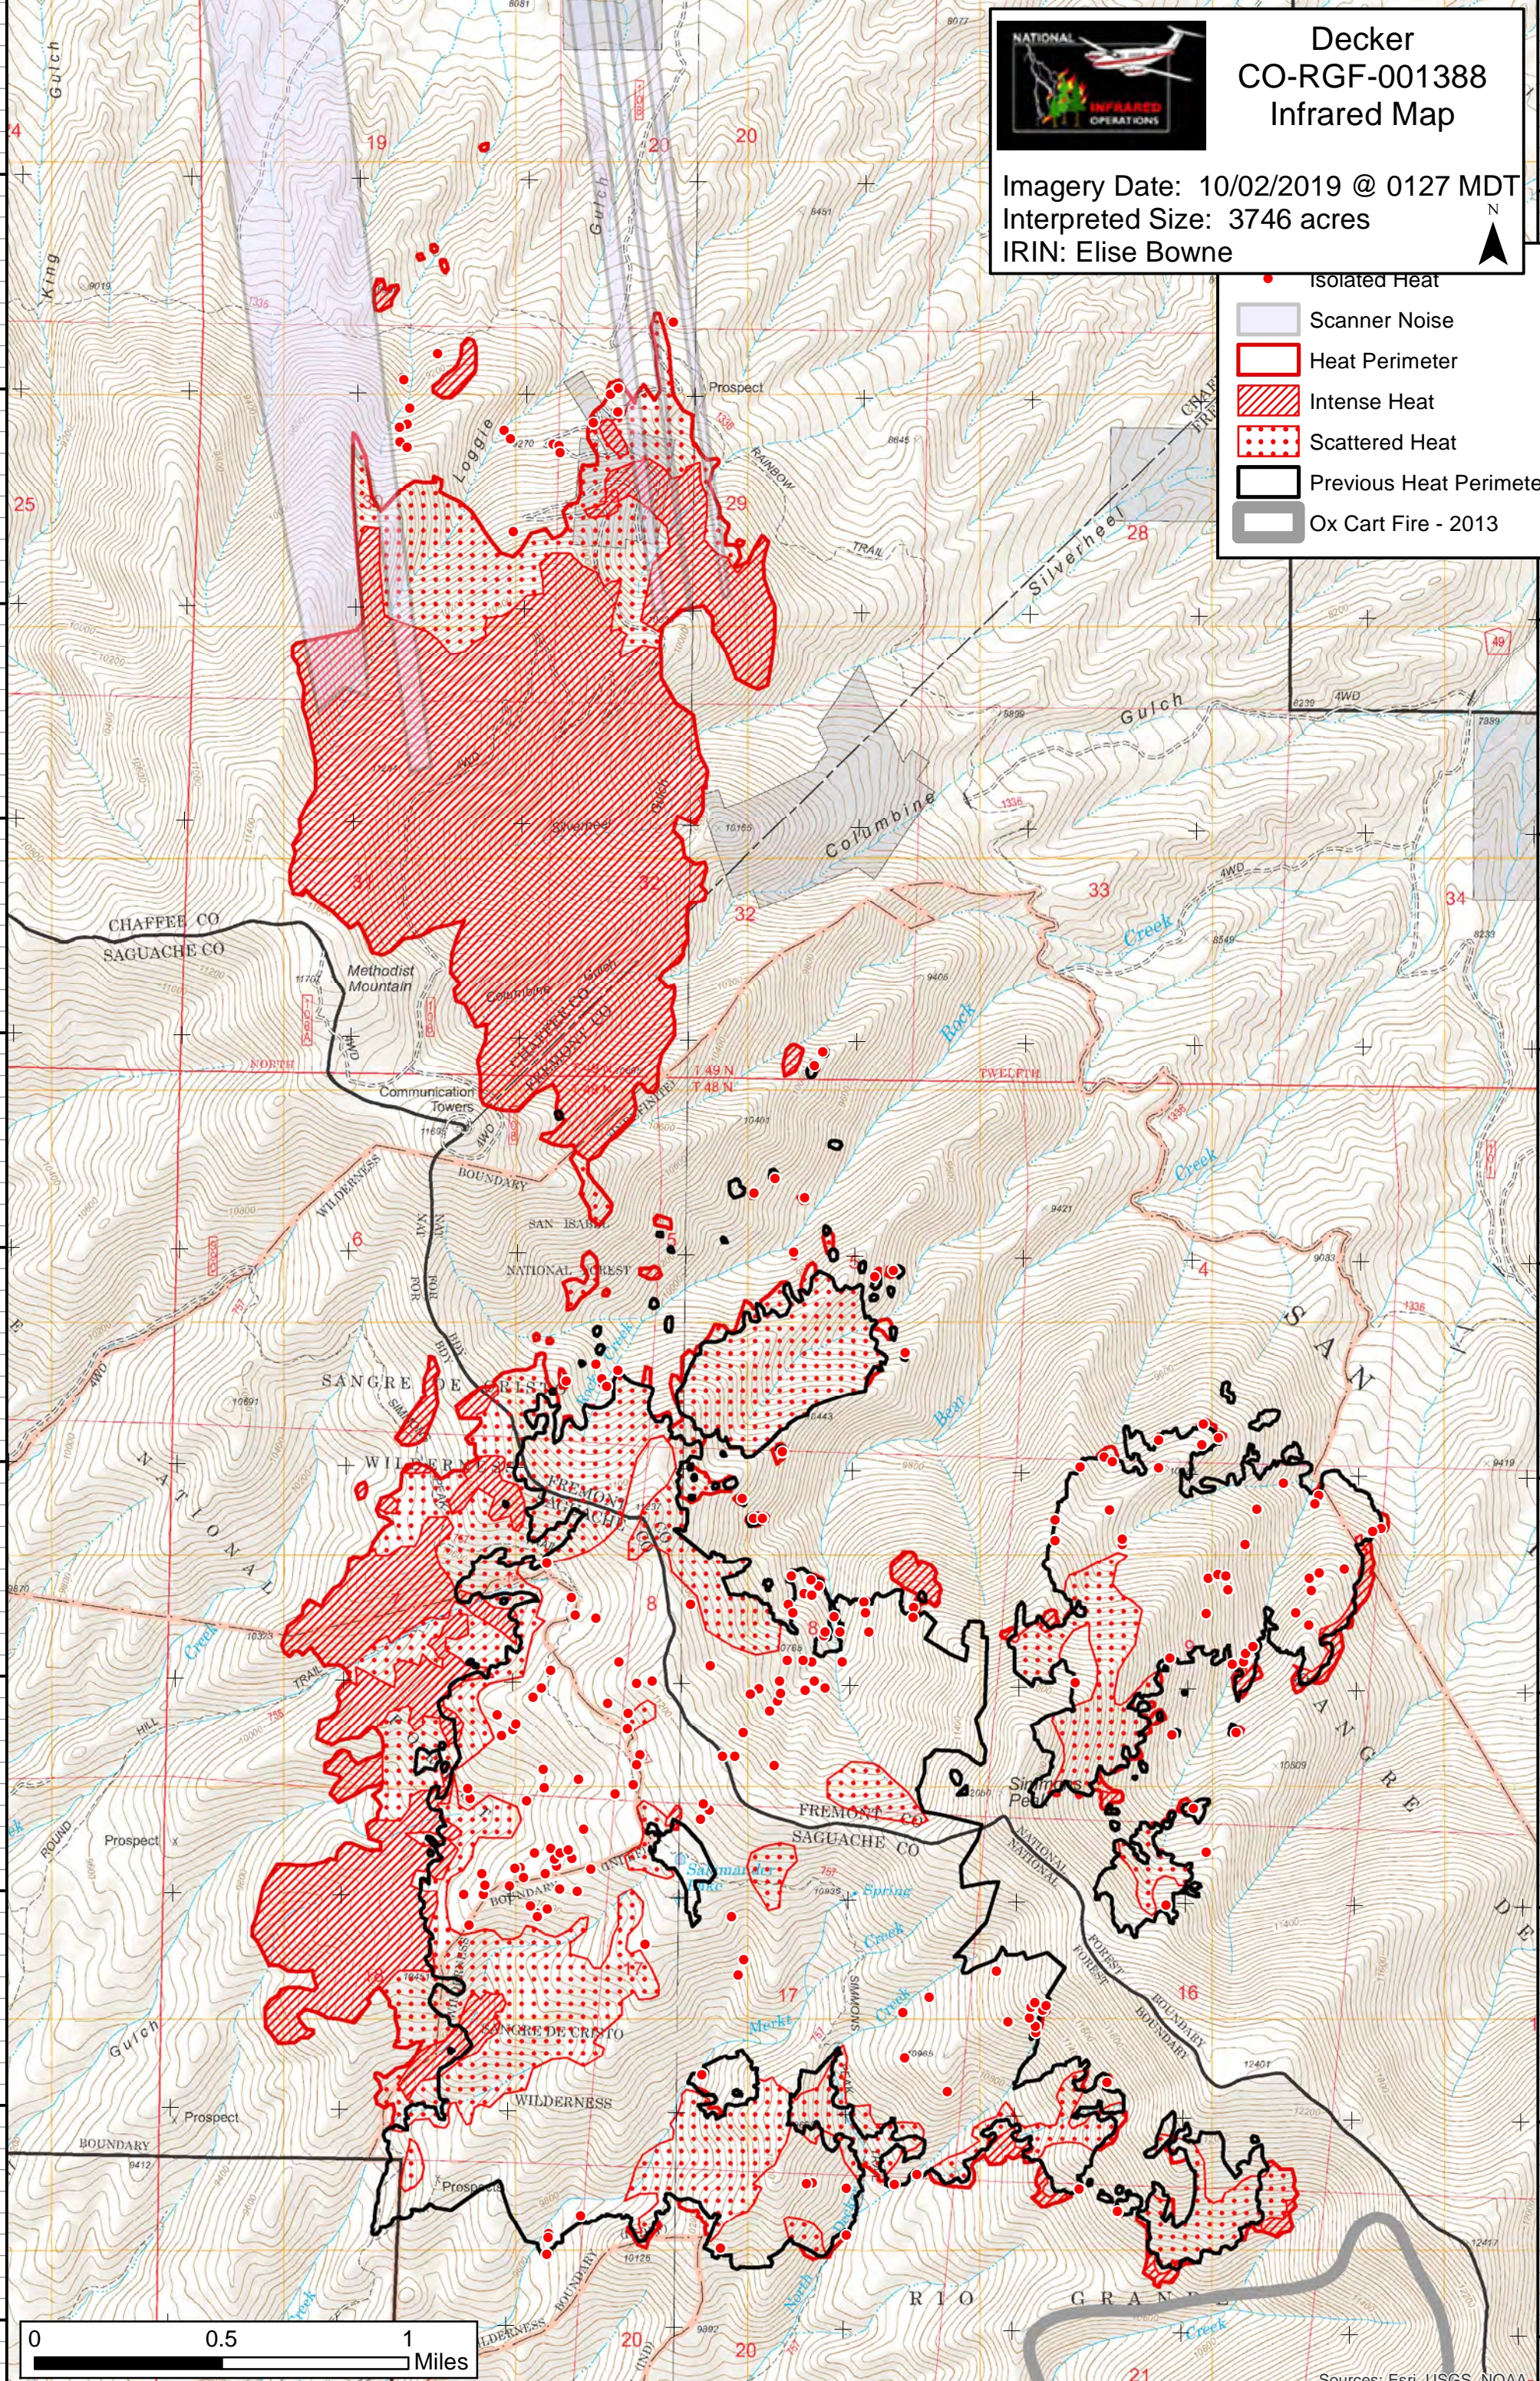

Decker CO-RGF-001388 Infrared Map

Imagery Date: 10/02/2019 @ 0127 MDT
Interpreted Size: 3746 acres
IRIN: Elise Bowne

- Isolated Heat
- Scanner Noise
- Heat Perimeter
- Intense Heat
- Scattered Heat
- Previous Heat Perimeter
- Ox Cart Fire - 2013

Sources: Esri, USGS, NOAA