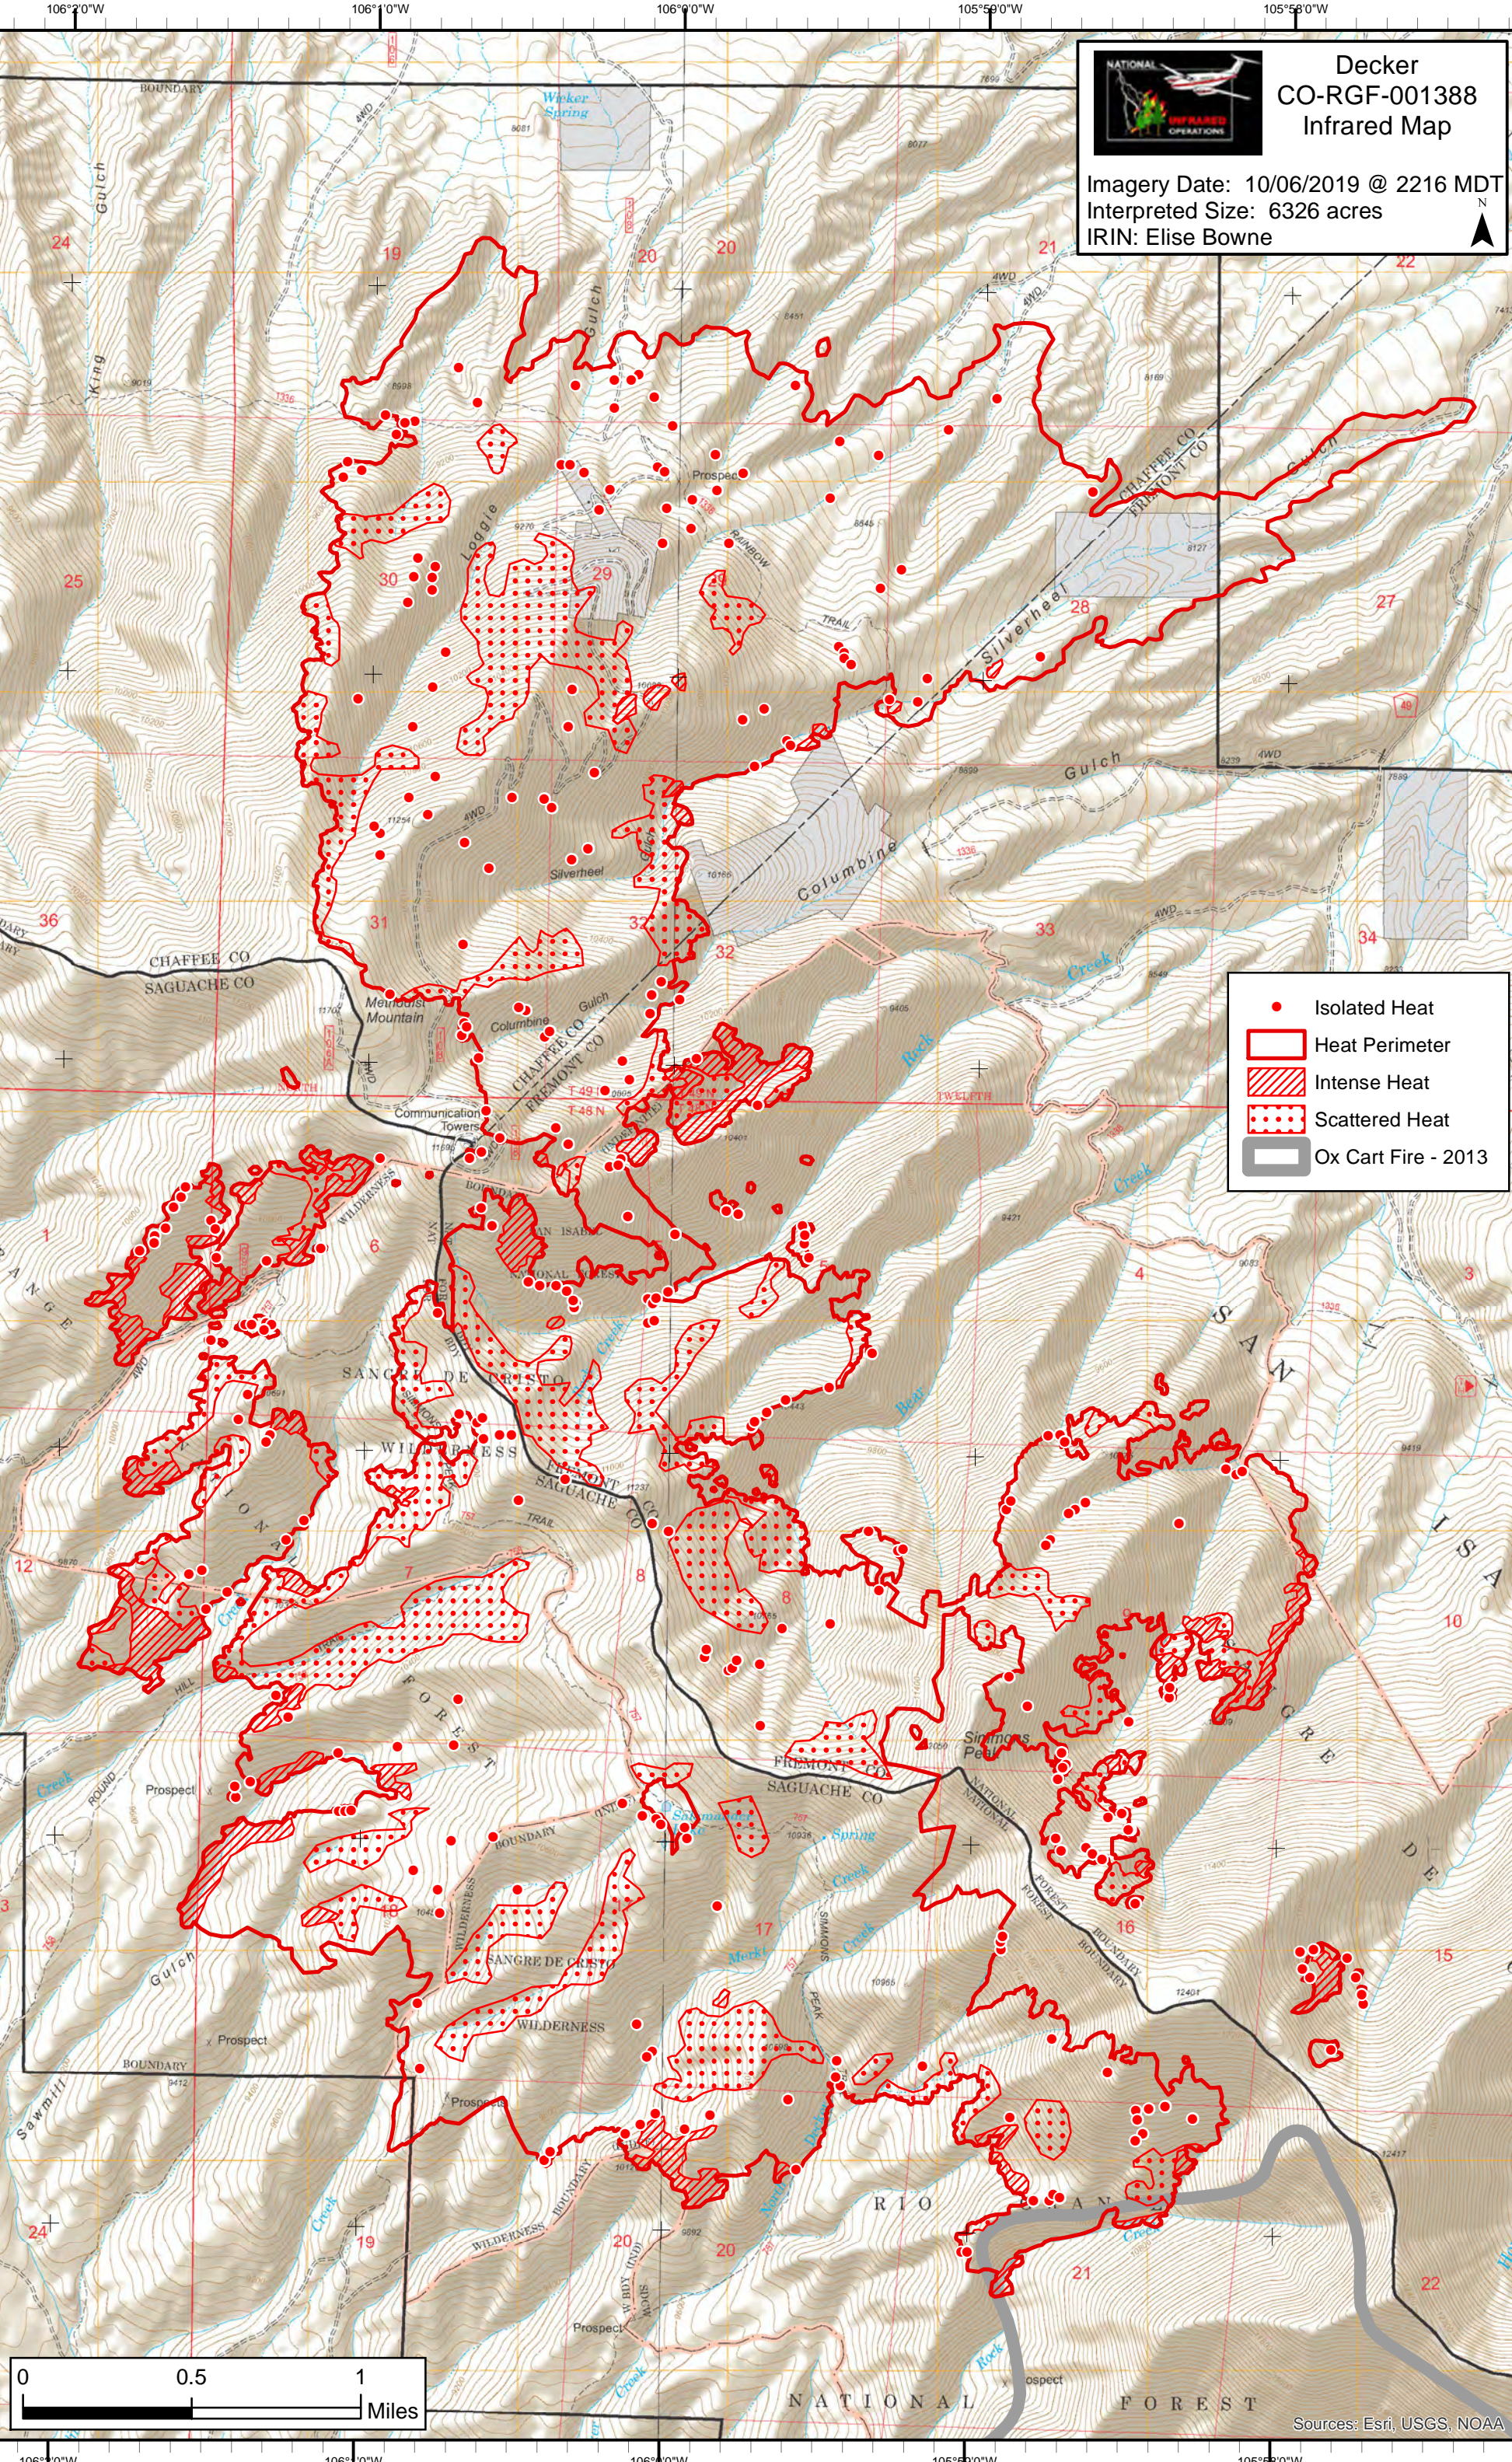

Decker  
CO-RGF-001388  
Infrared Map

Imagery Date: 10/06/2019 @ 2216 MDT  
Interpreted Size: 6326 acres  
IRIN: Elise Bowne

- Isolated Heat
- ▭ Heat Perimeter
- ▨ Intense Heat
- ▤ Scattered Heat
- ▭ Ox Cart Fire - 2013

Sources: Esri, USGS, NOAA