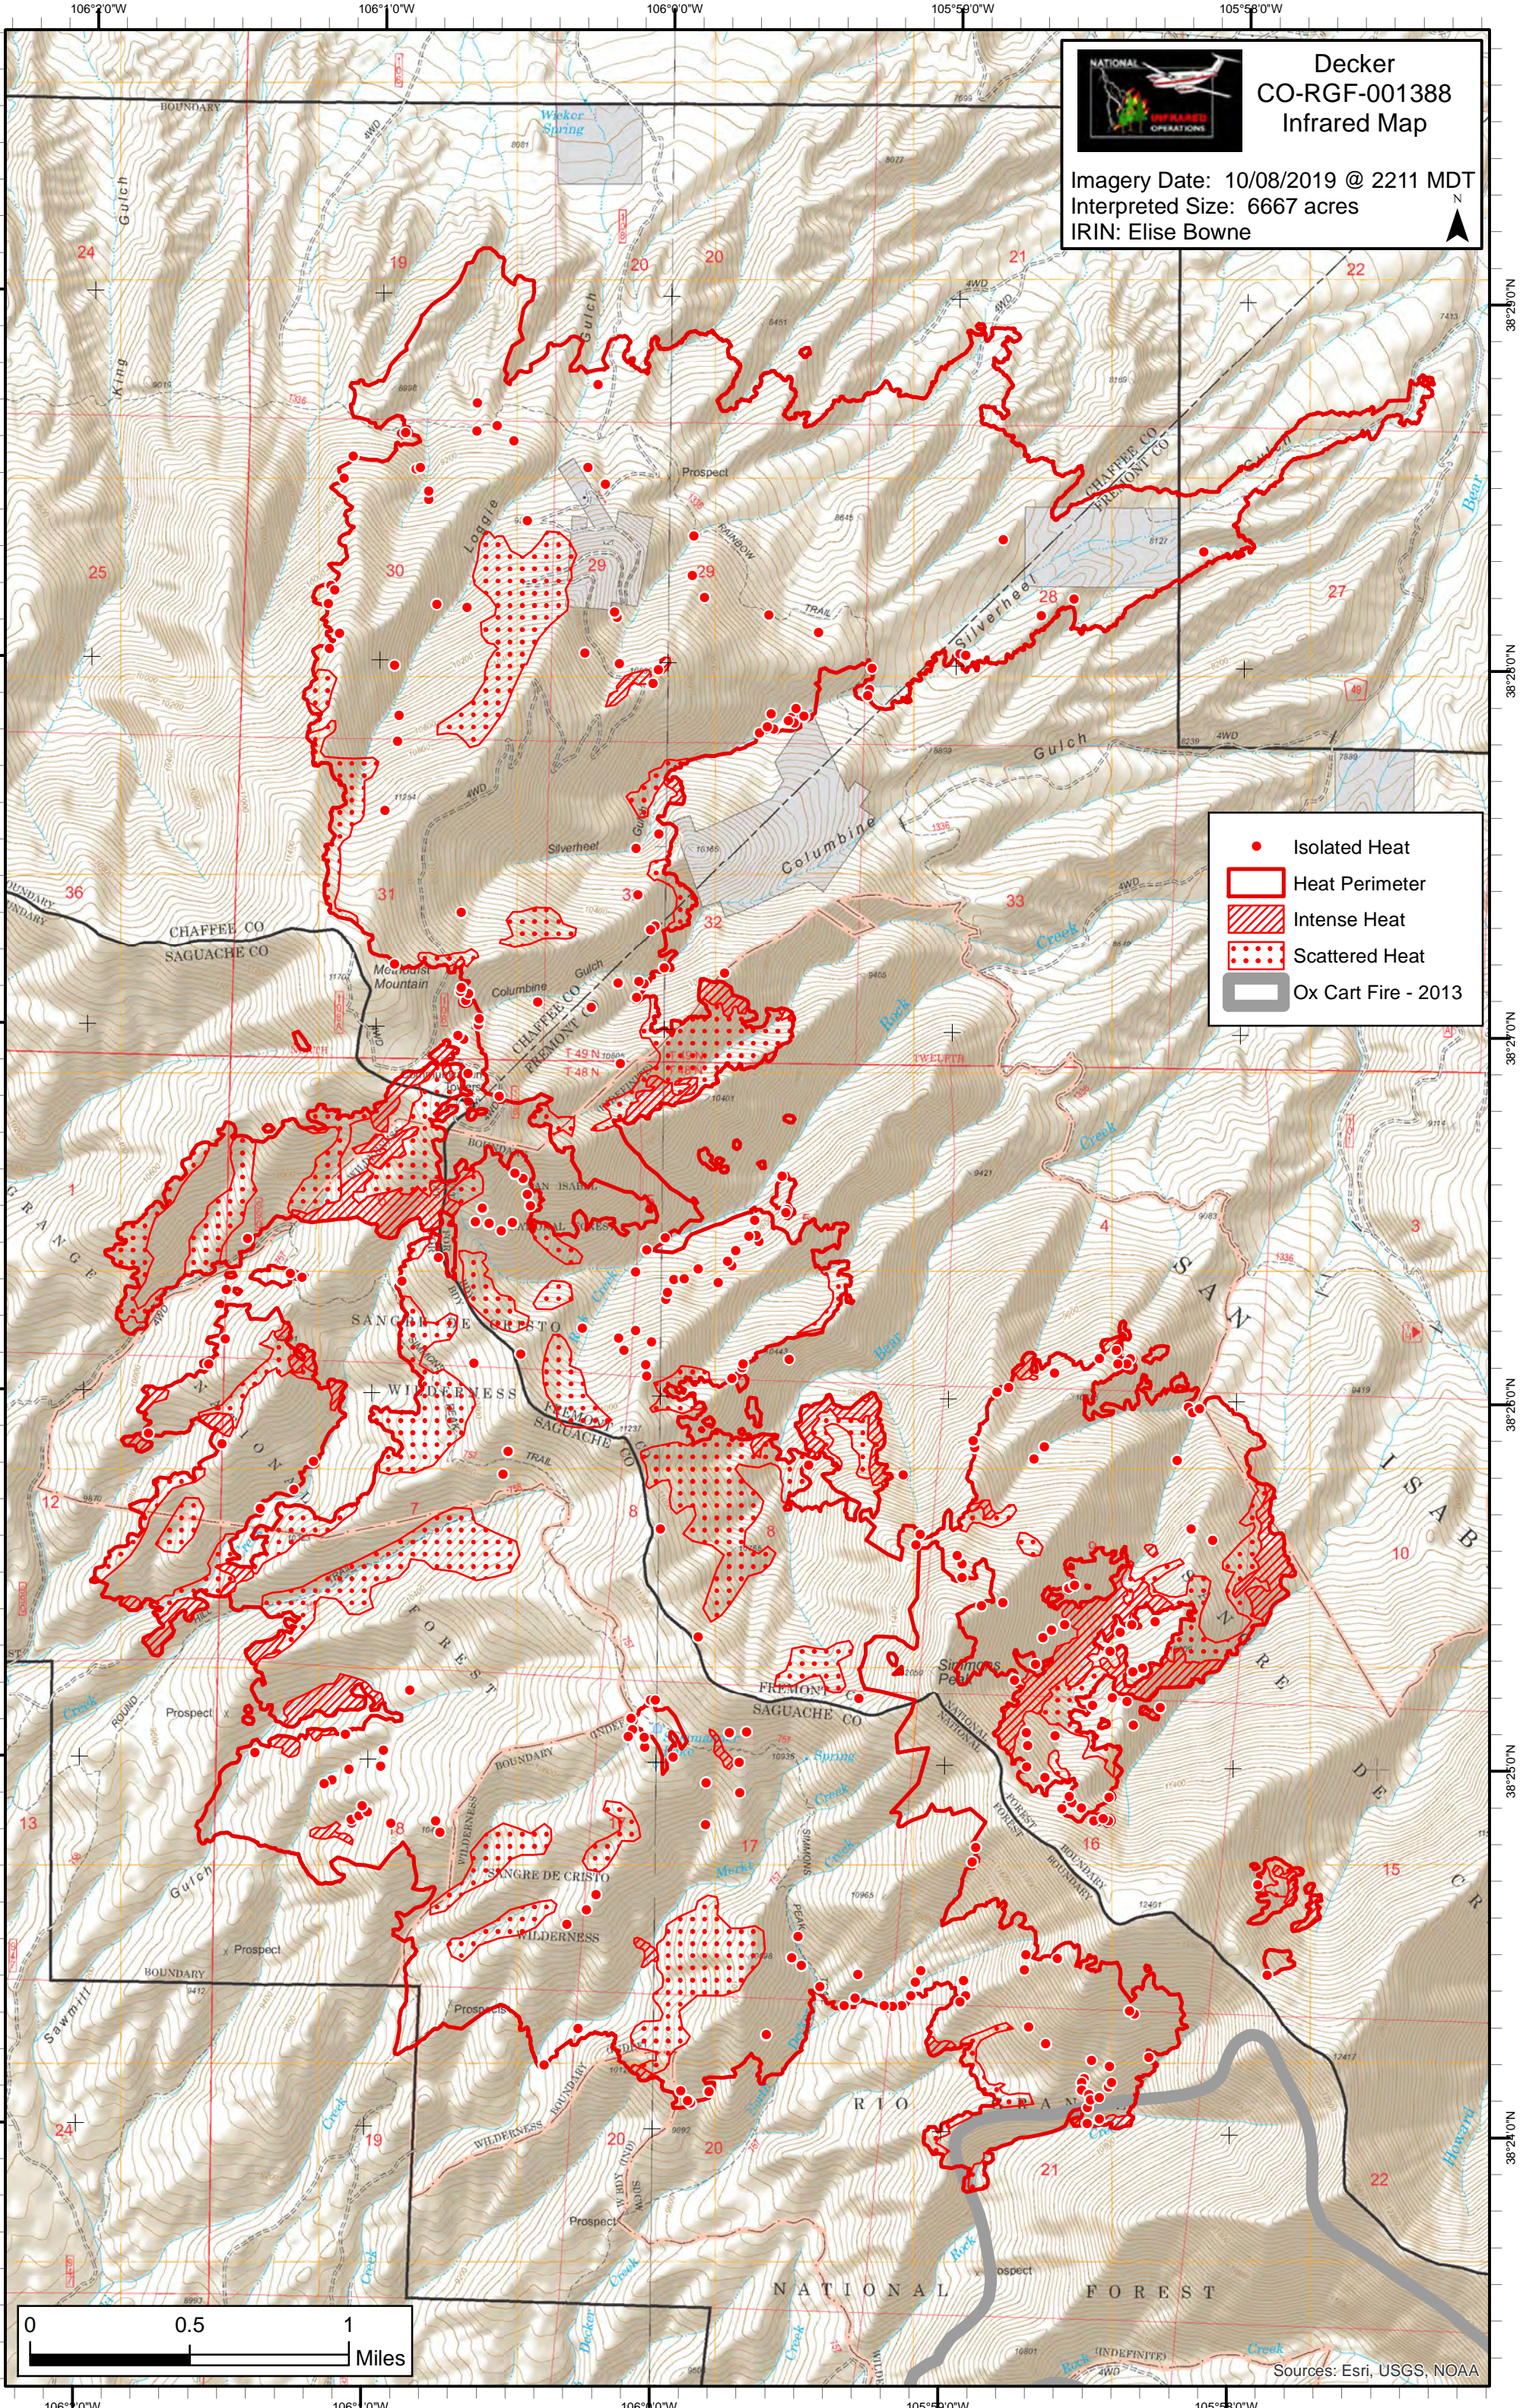

Decker
CO-RGF-001388
Infrared Map

Imagery Date: 10/08/2019 @ 2211 MDT
Interpreted Size: 6667 acres
IRIN: Elise Bowne

- Isolated Heat
- Heat Perimeter
- Intense Heat
- Scattered Heat
- Ox Cart Fire - 2013

Sources: Esri, USGS, NOAA