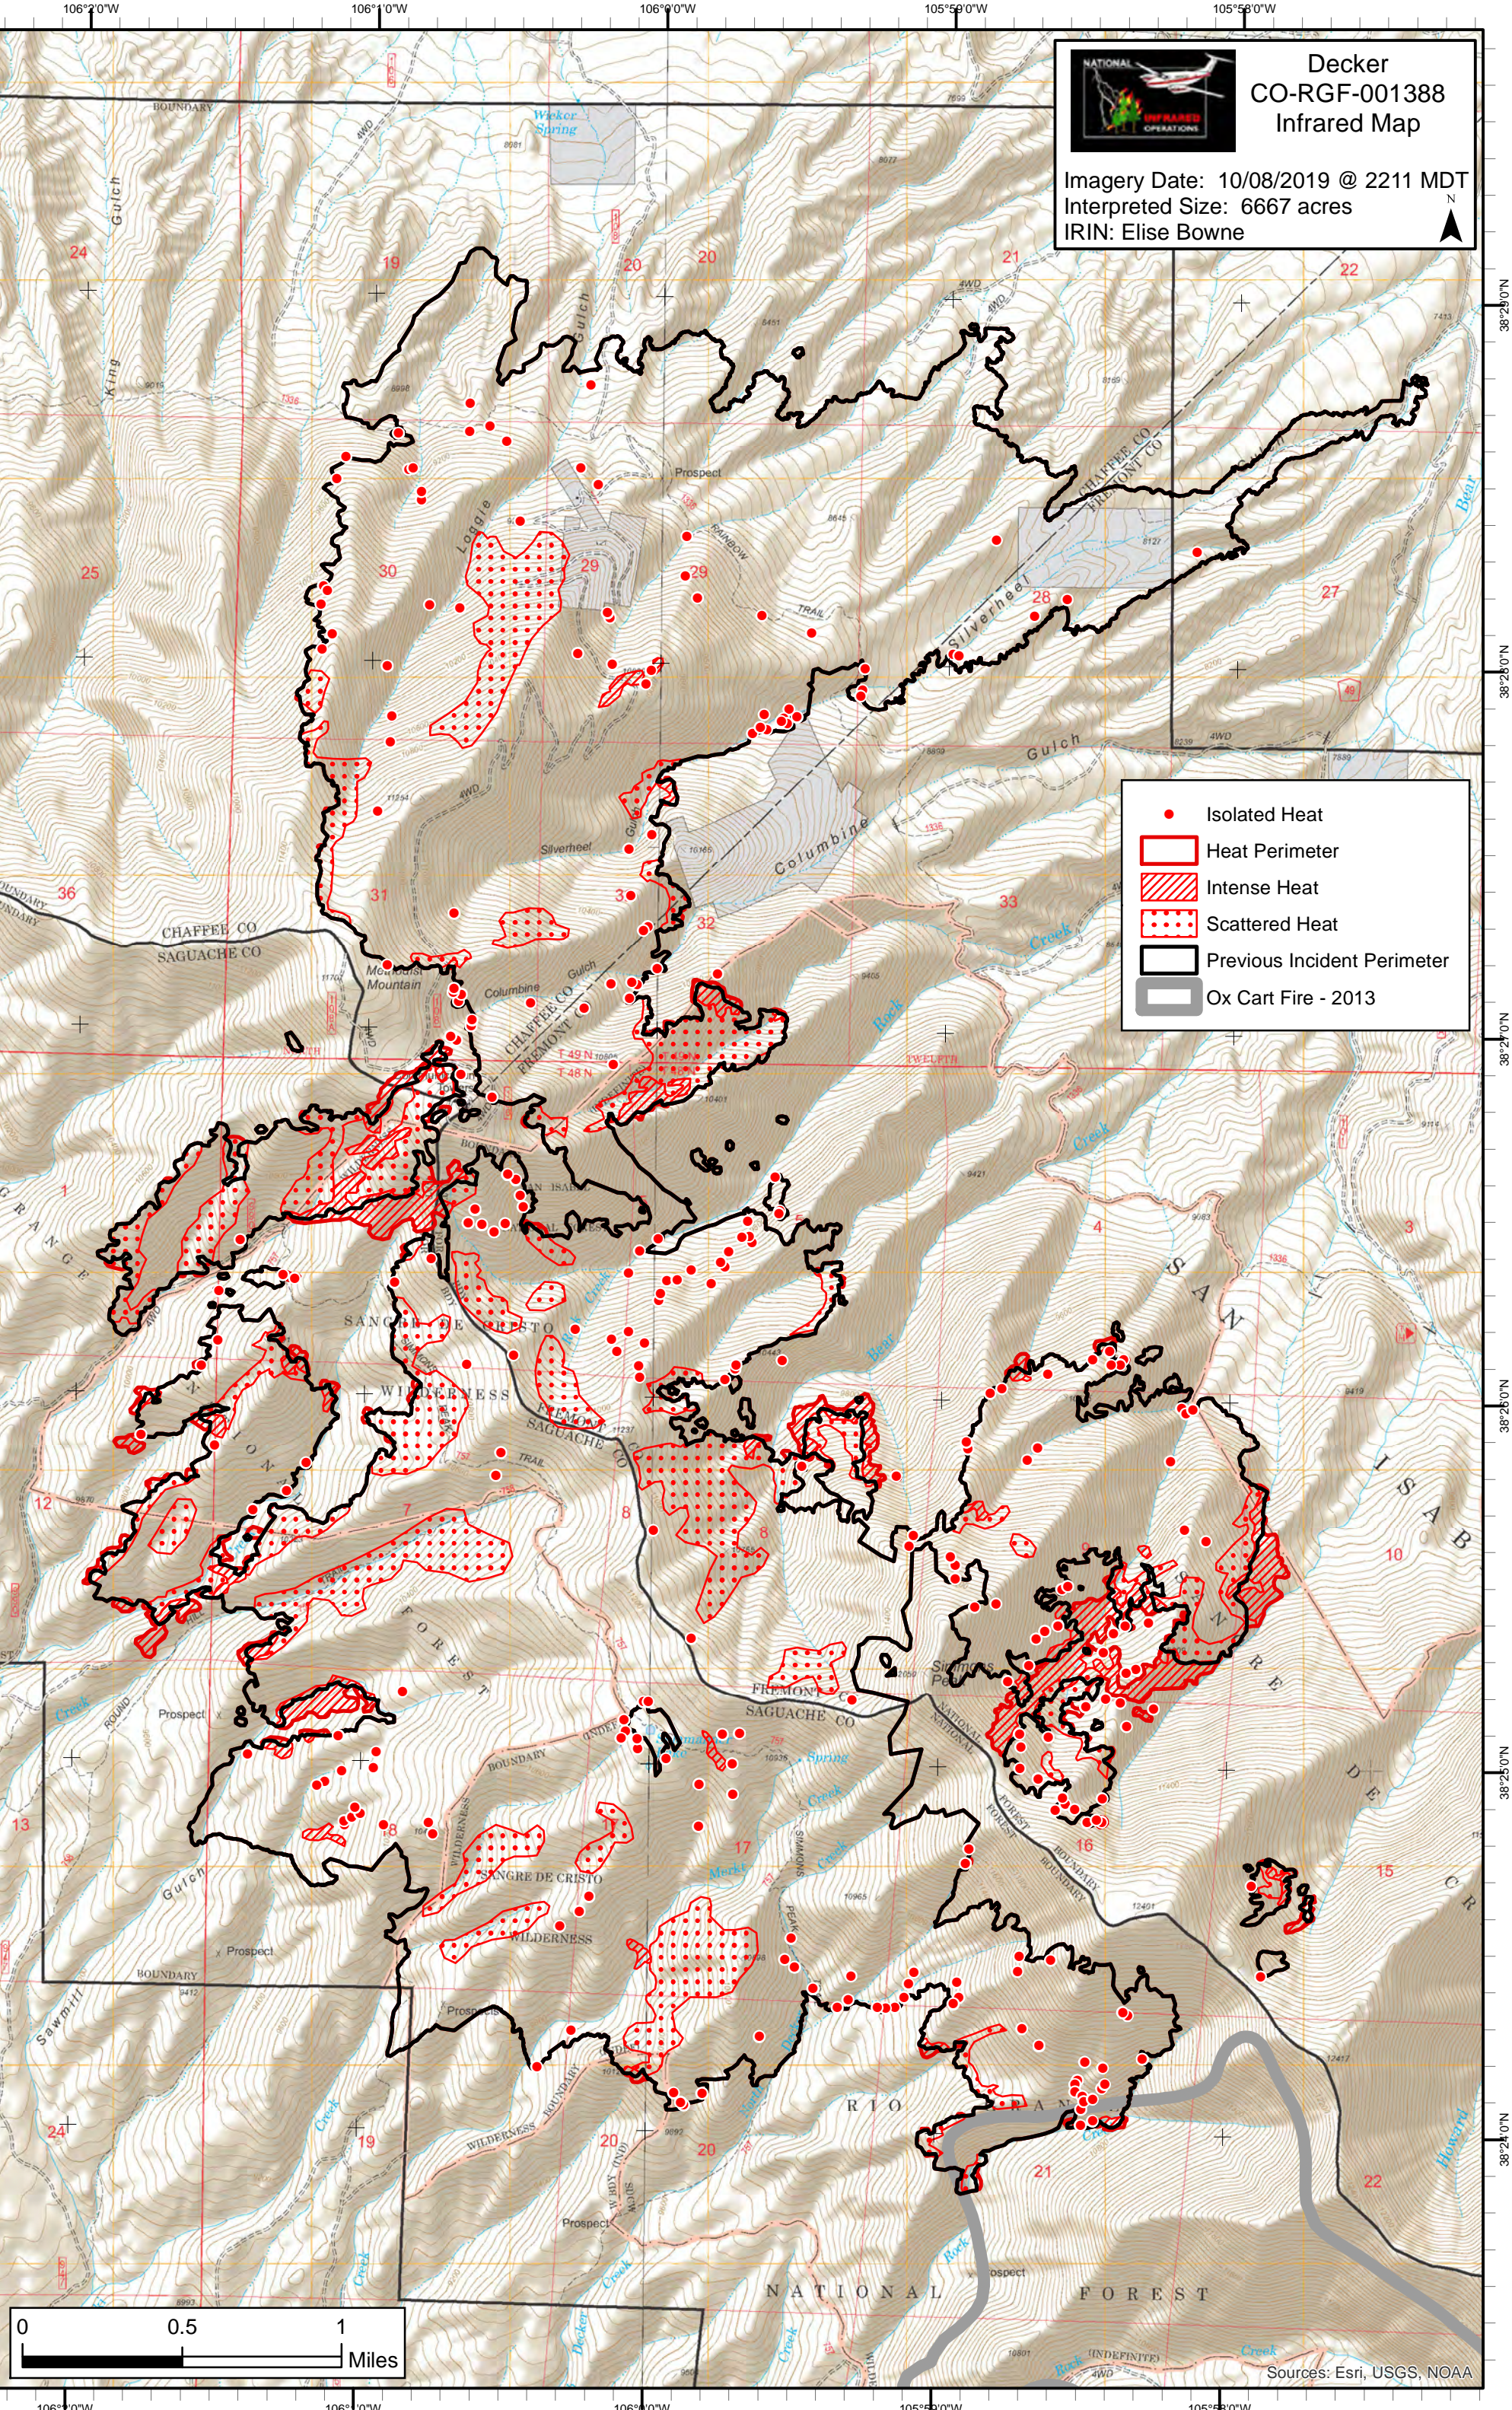

Decker  
CO-RGF-001388  
Infrared Map

Imagery Date: 10/08/2019 @ 2211 MDT  
Interpreted Size: 6667 acres  
IRIN: Elise Bowne

- Isolated Heat
- ▭ Heat Perimeter
- ▨ Intense Heat
- ▤ Scattered Heat
- ▭ Previous Incident Perimeter
- ▭ Ox Cart Fire - 2013

Sources: Esri, USGS, NOAA