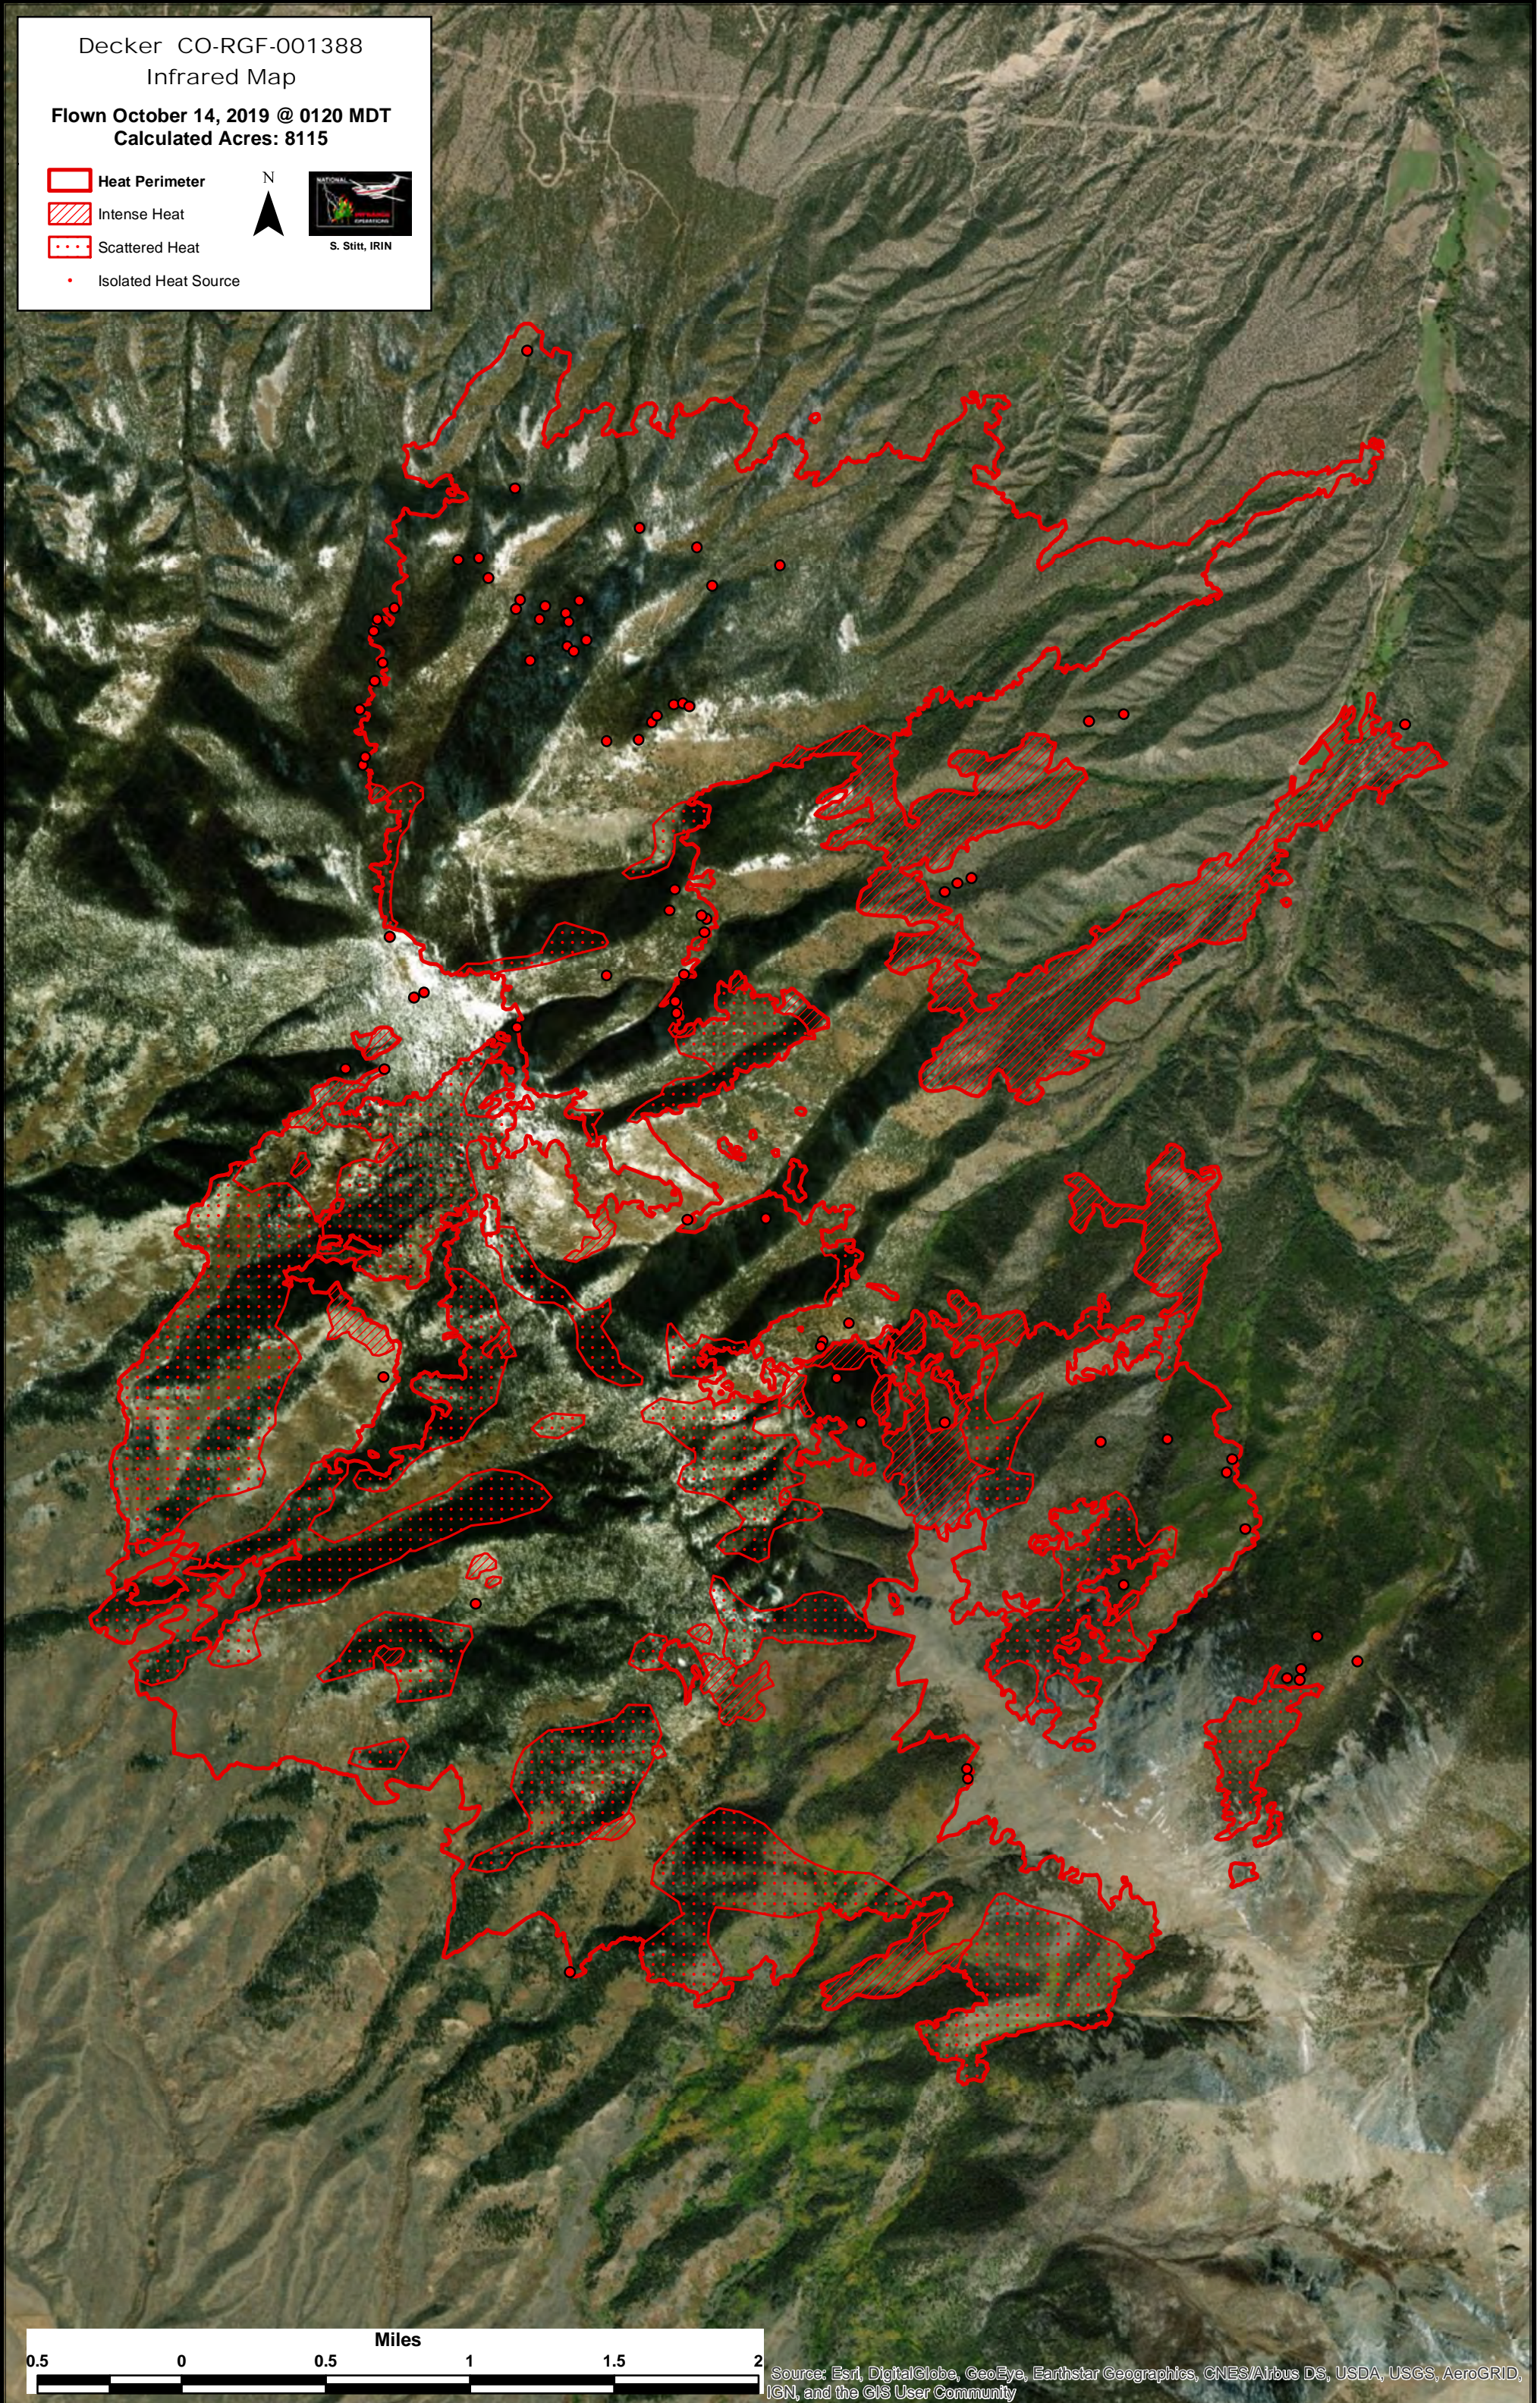

Decker CO-RGF-001388

Infrared Map

Flown October 14, 2019 @ 0120 MDT
Calculated Acres: 8115

 Heat Perimeter

 Intense Heat

 Scattered Heat

 Isolated Heat Source

S. Stitt, IRIN

Source: Esri, DigitalGlobe, GeoEye, Earthstar Geographics, CNES/Airbus DS, USDA, USGS, AeroGRID, IGN, and the GIS User Community