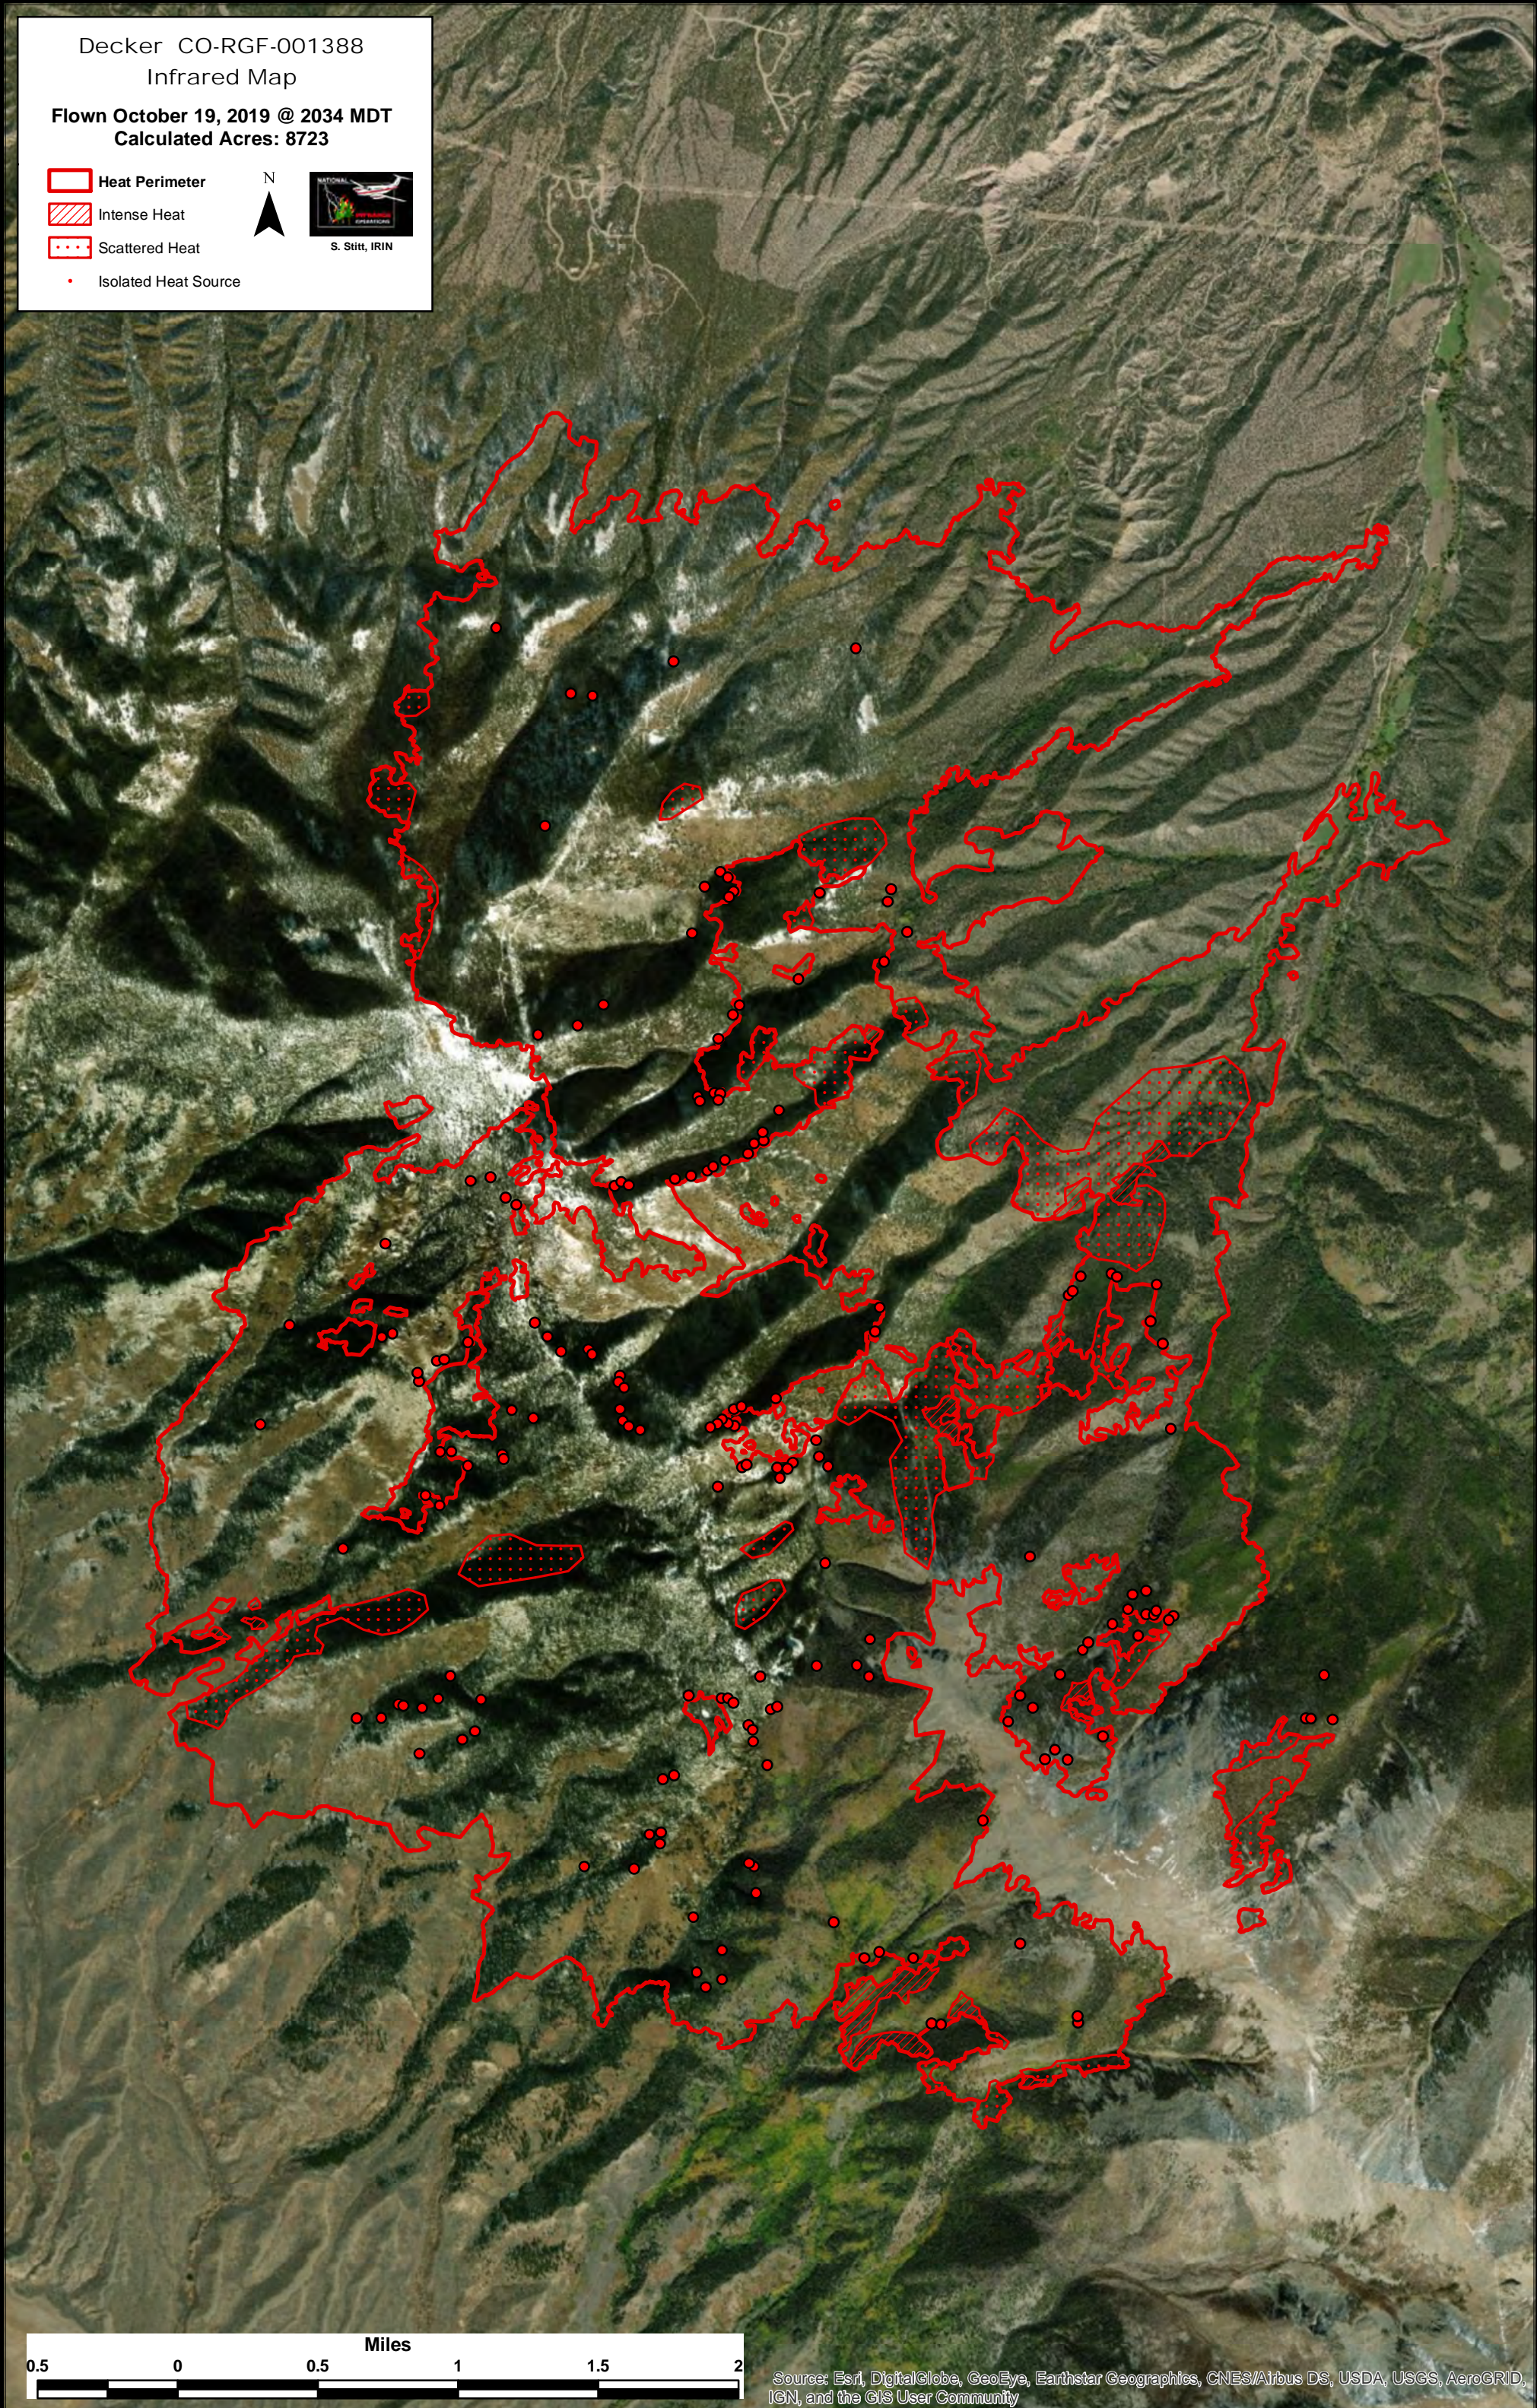

Decker CO-RGF-001388

Infrared Map

Flown October 19, 2019 @ 2034 MDT

Calculated Acres: 8723

 Heat Perimeter

 Intense Heat

 Scattered Heat

 Isolated Heat Source

S. Stitt, IRIN

Source: Esri, DigitalGlobe, GeoEye, Earthstar Geographics, CNES/Airbus DS, USDA, USGS, AeroGRID, IGN, and the GIS User Community