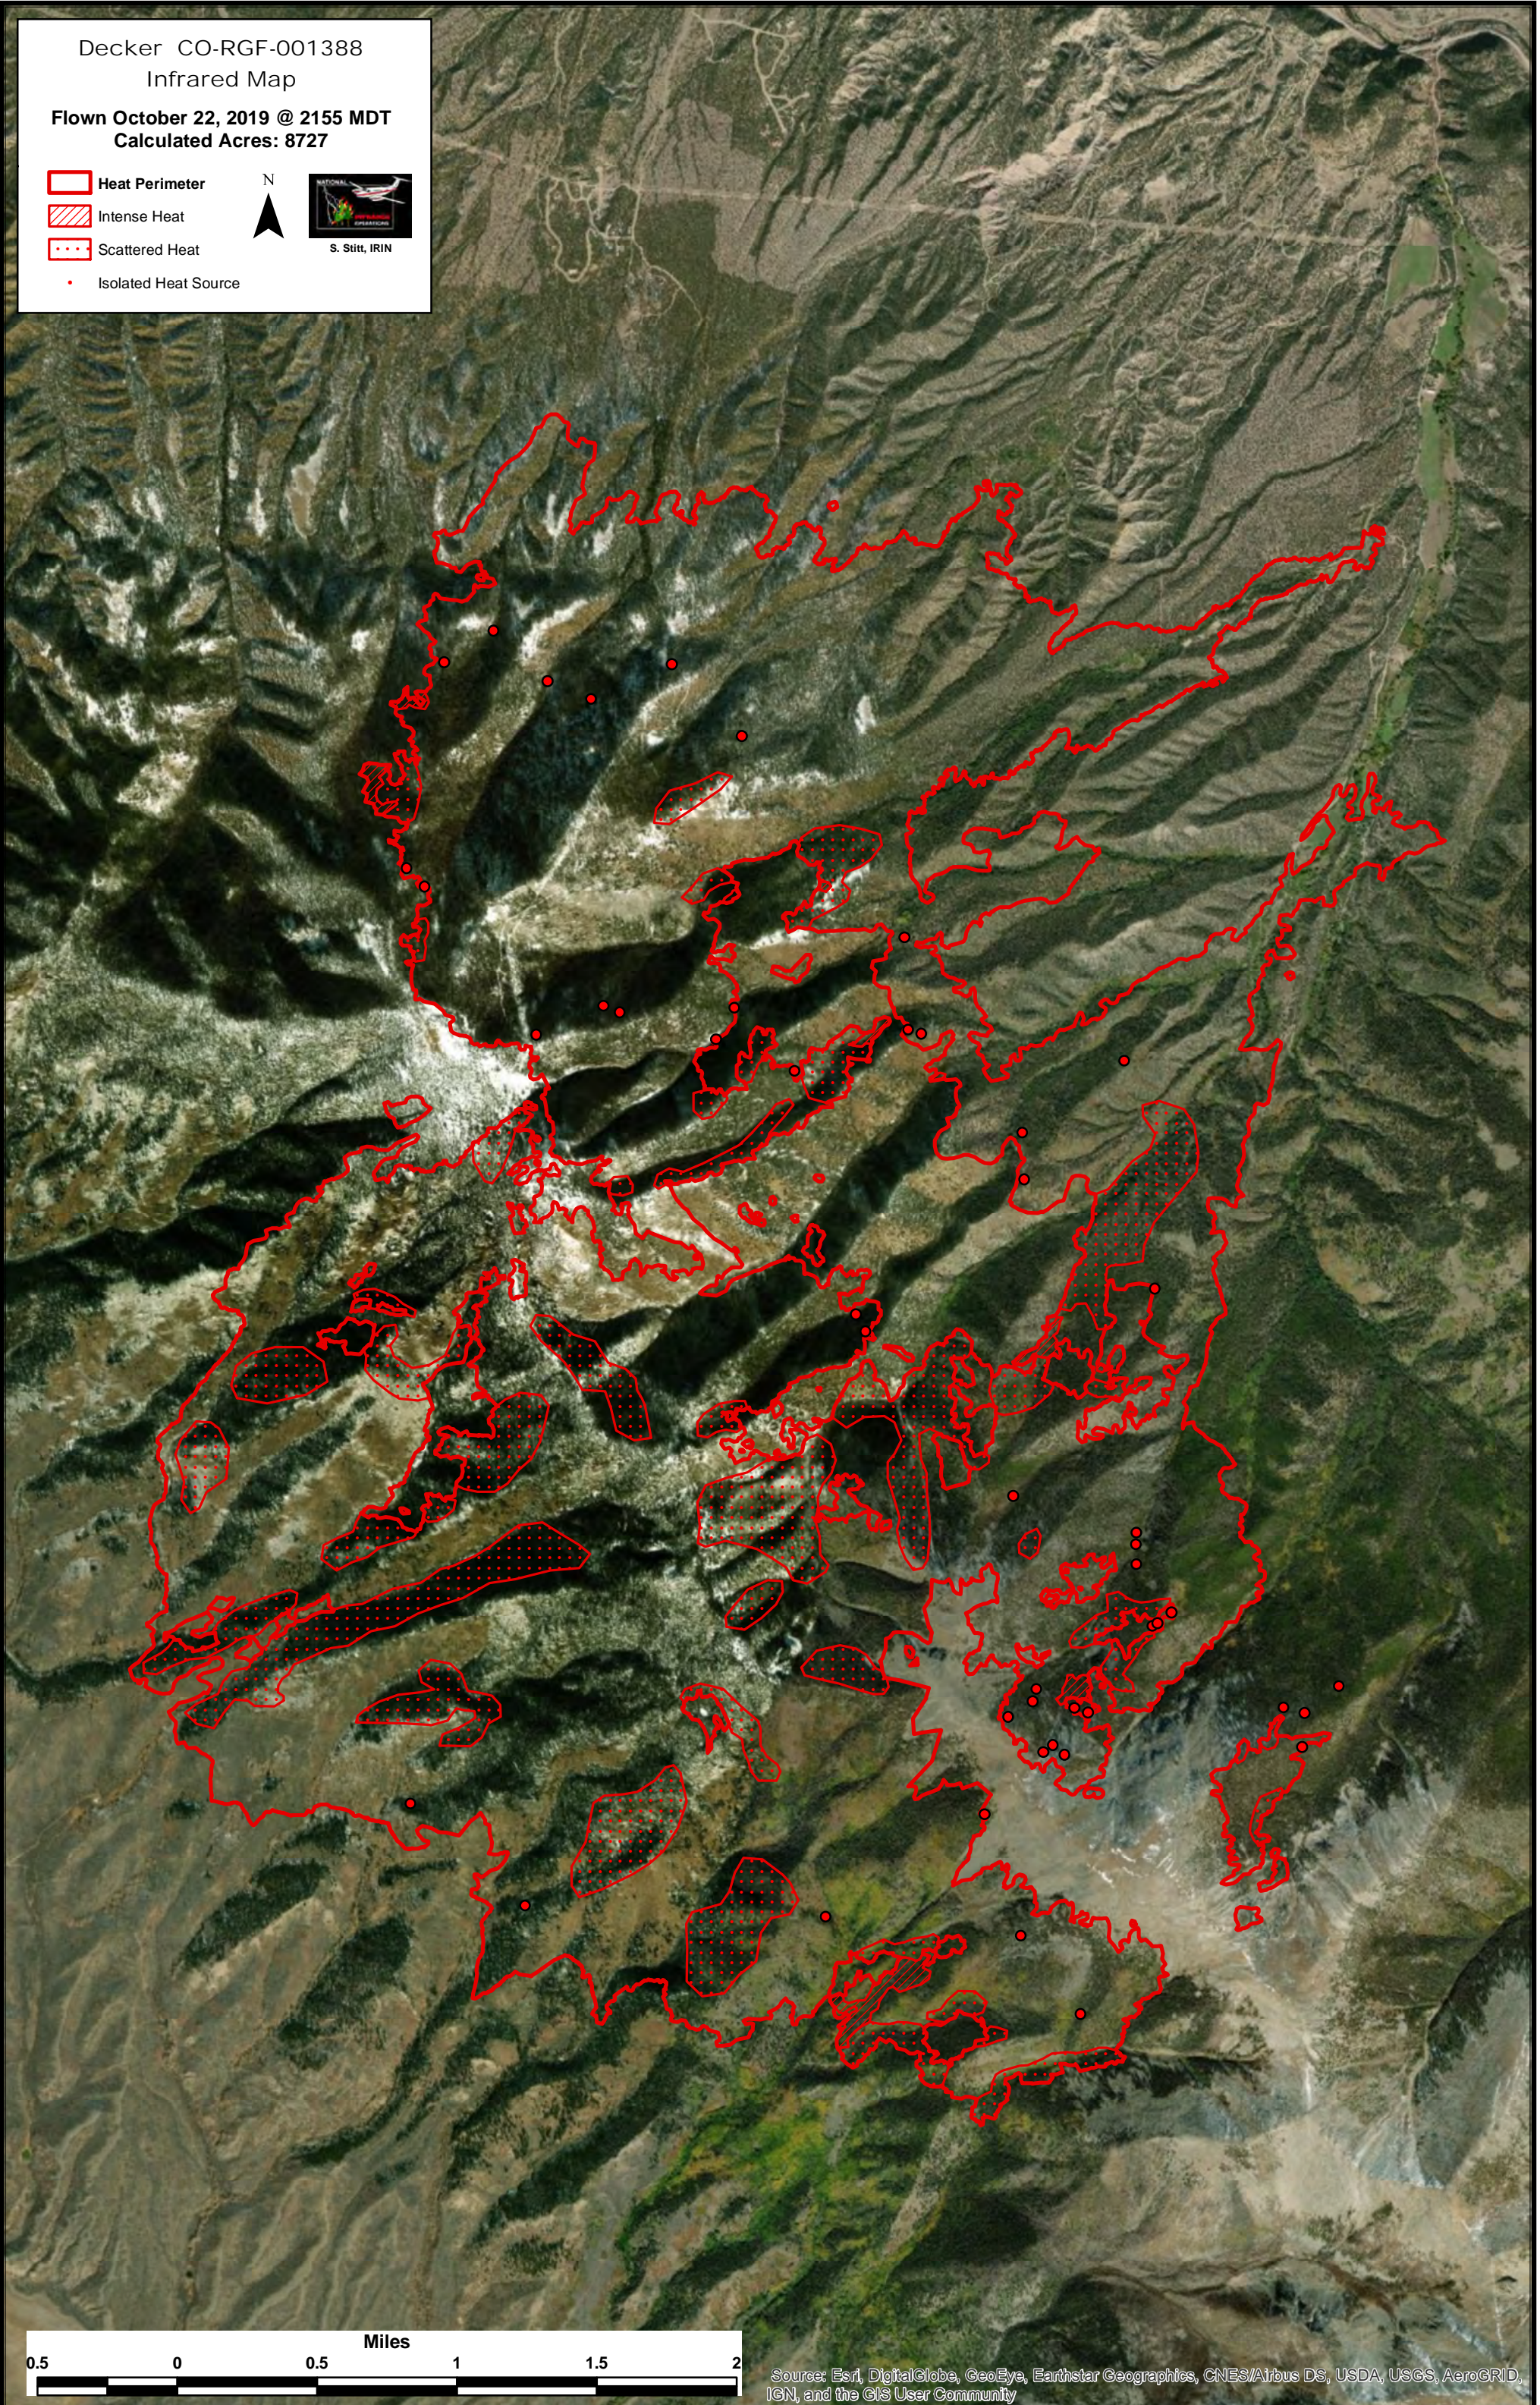

Decker CO-RGF-001388

Infrared Map

Flown October 22, 2019 @ 2155 MDT

Calculated Acres: 8727

 Heat Perimeter

 Intense Heat

 Scattered Heat

 Isolated Heat Source

S. Stitt, IRIN

Source: Esri, DigitalGlobe, GeoEye, Earthstar Geographics, CNES/Airbus DS, USDA, USGS, AeroGRID, IGN, and the GIS User Community