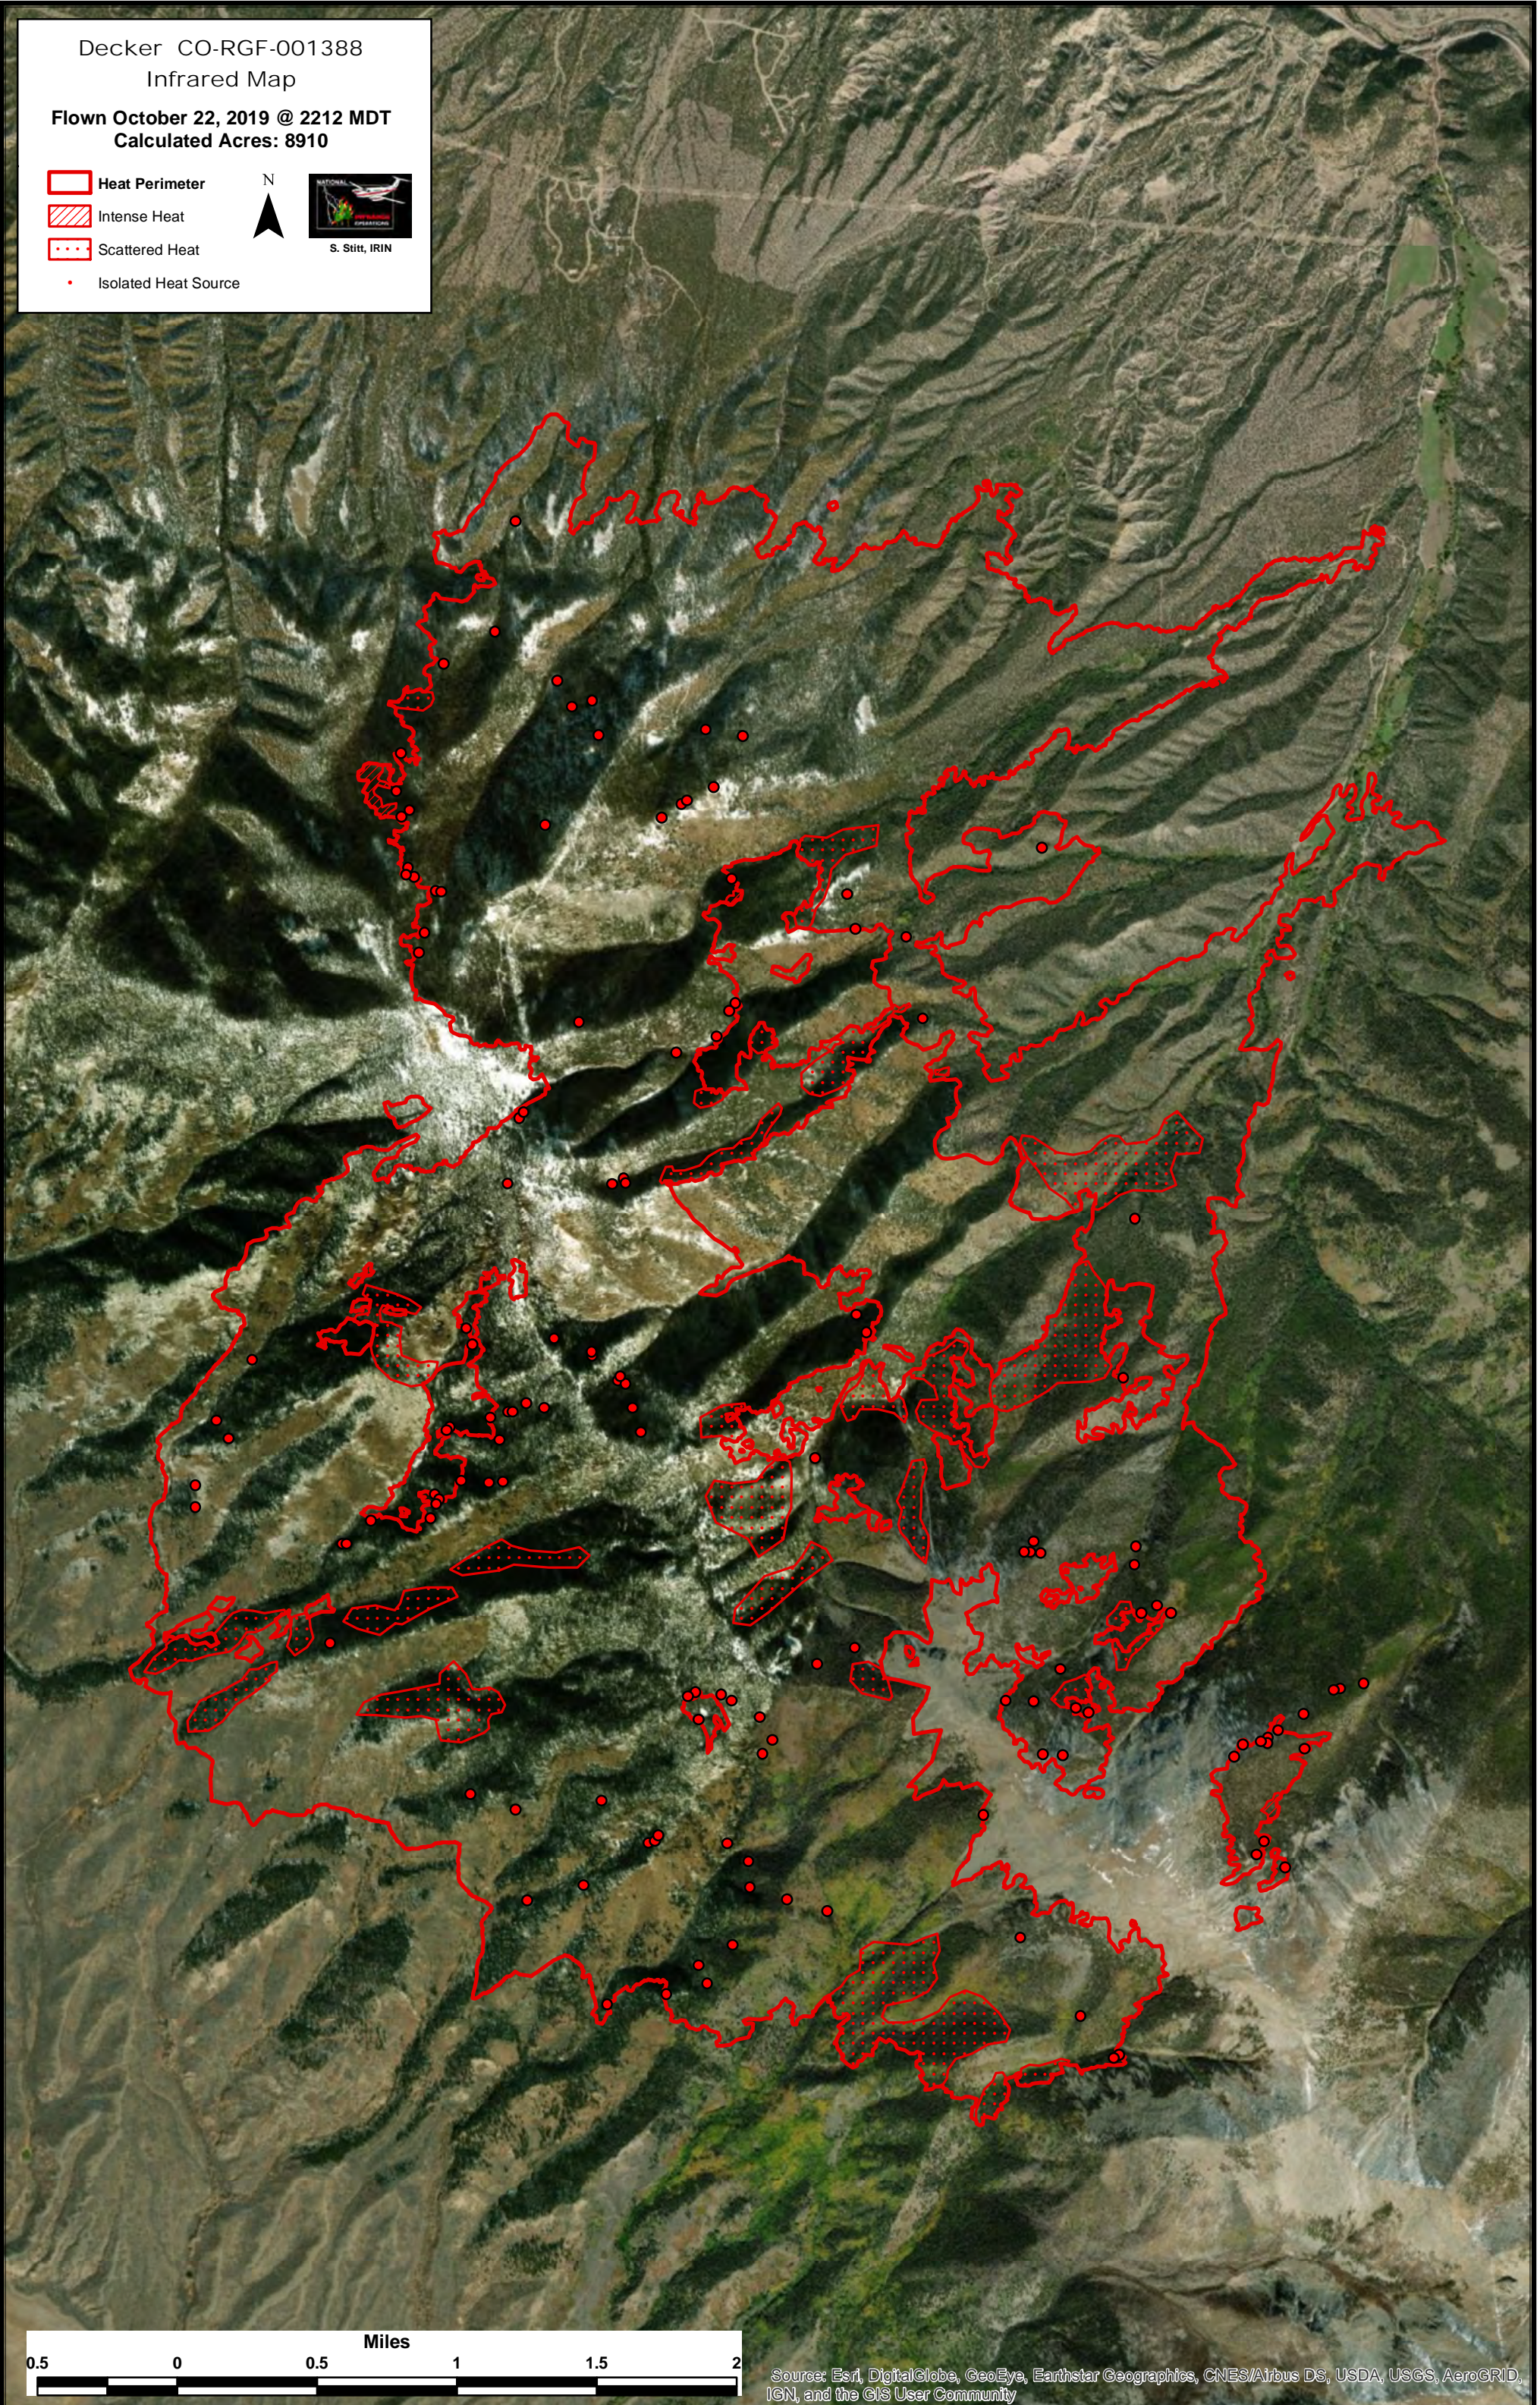

Decker CO-RGF-001388

Infrared Map

Flown October 22, 2019 @ 2212 MDT
Calculated Acres: 8910

 Heat Perimeter

 Intense Heat

 Scattered Heat

 Isolated Heat Source

S. Stitt, IRIN

Source: Esri, DigitalGlobe, GeoEye, Earthstar Geographics, CNES/Airbus DS, USDA, USGS, AeroGRID, IGN, and the GIS User Community