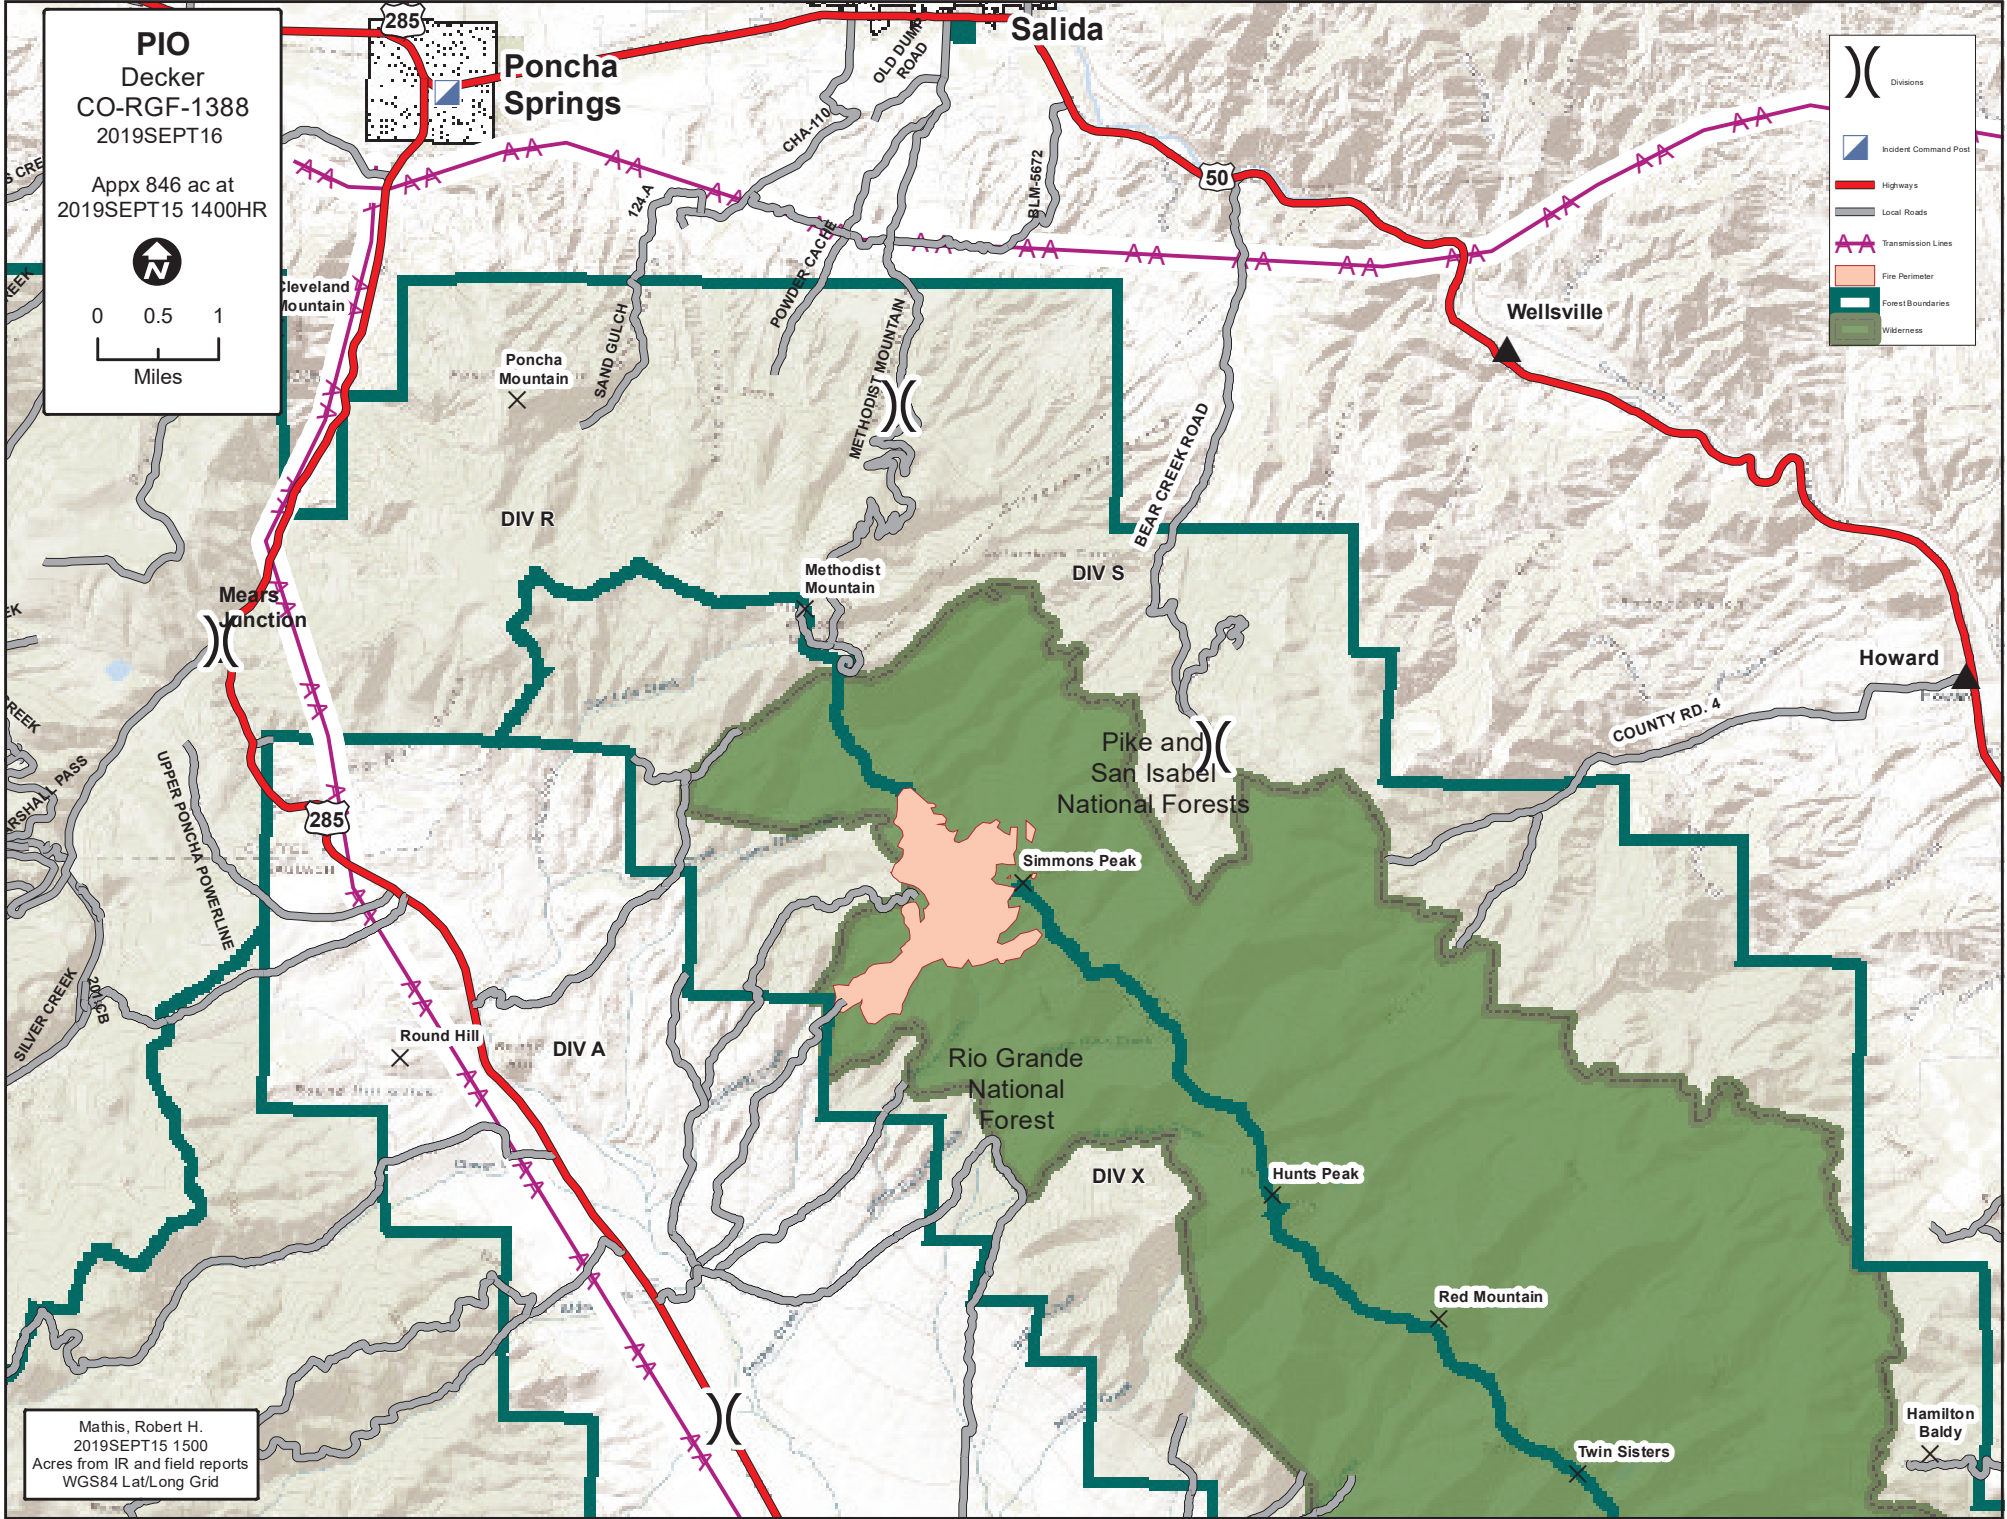

PIO
 Decker
 CO-RGF-1388
 2019SEPT16

Appx 846 ac at
 2019SEPT15 1400HR

Mathis, Robert H.
 2019SEPT15 1500
 Acres from IR and field reports
 WGS84 Lat/Long Grid