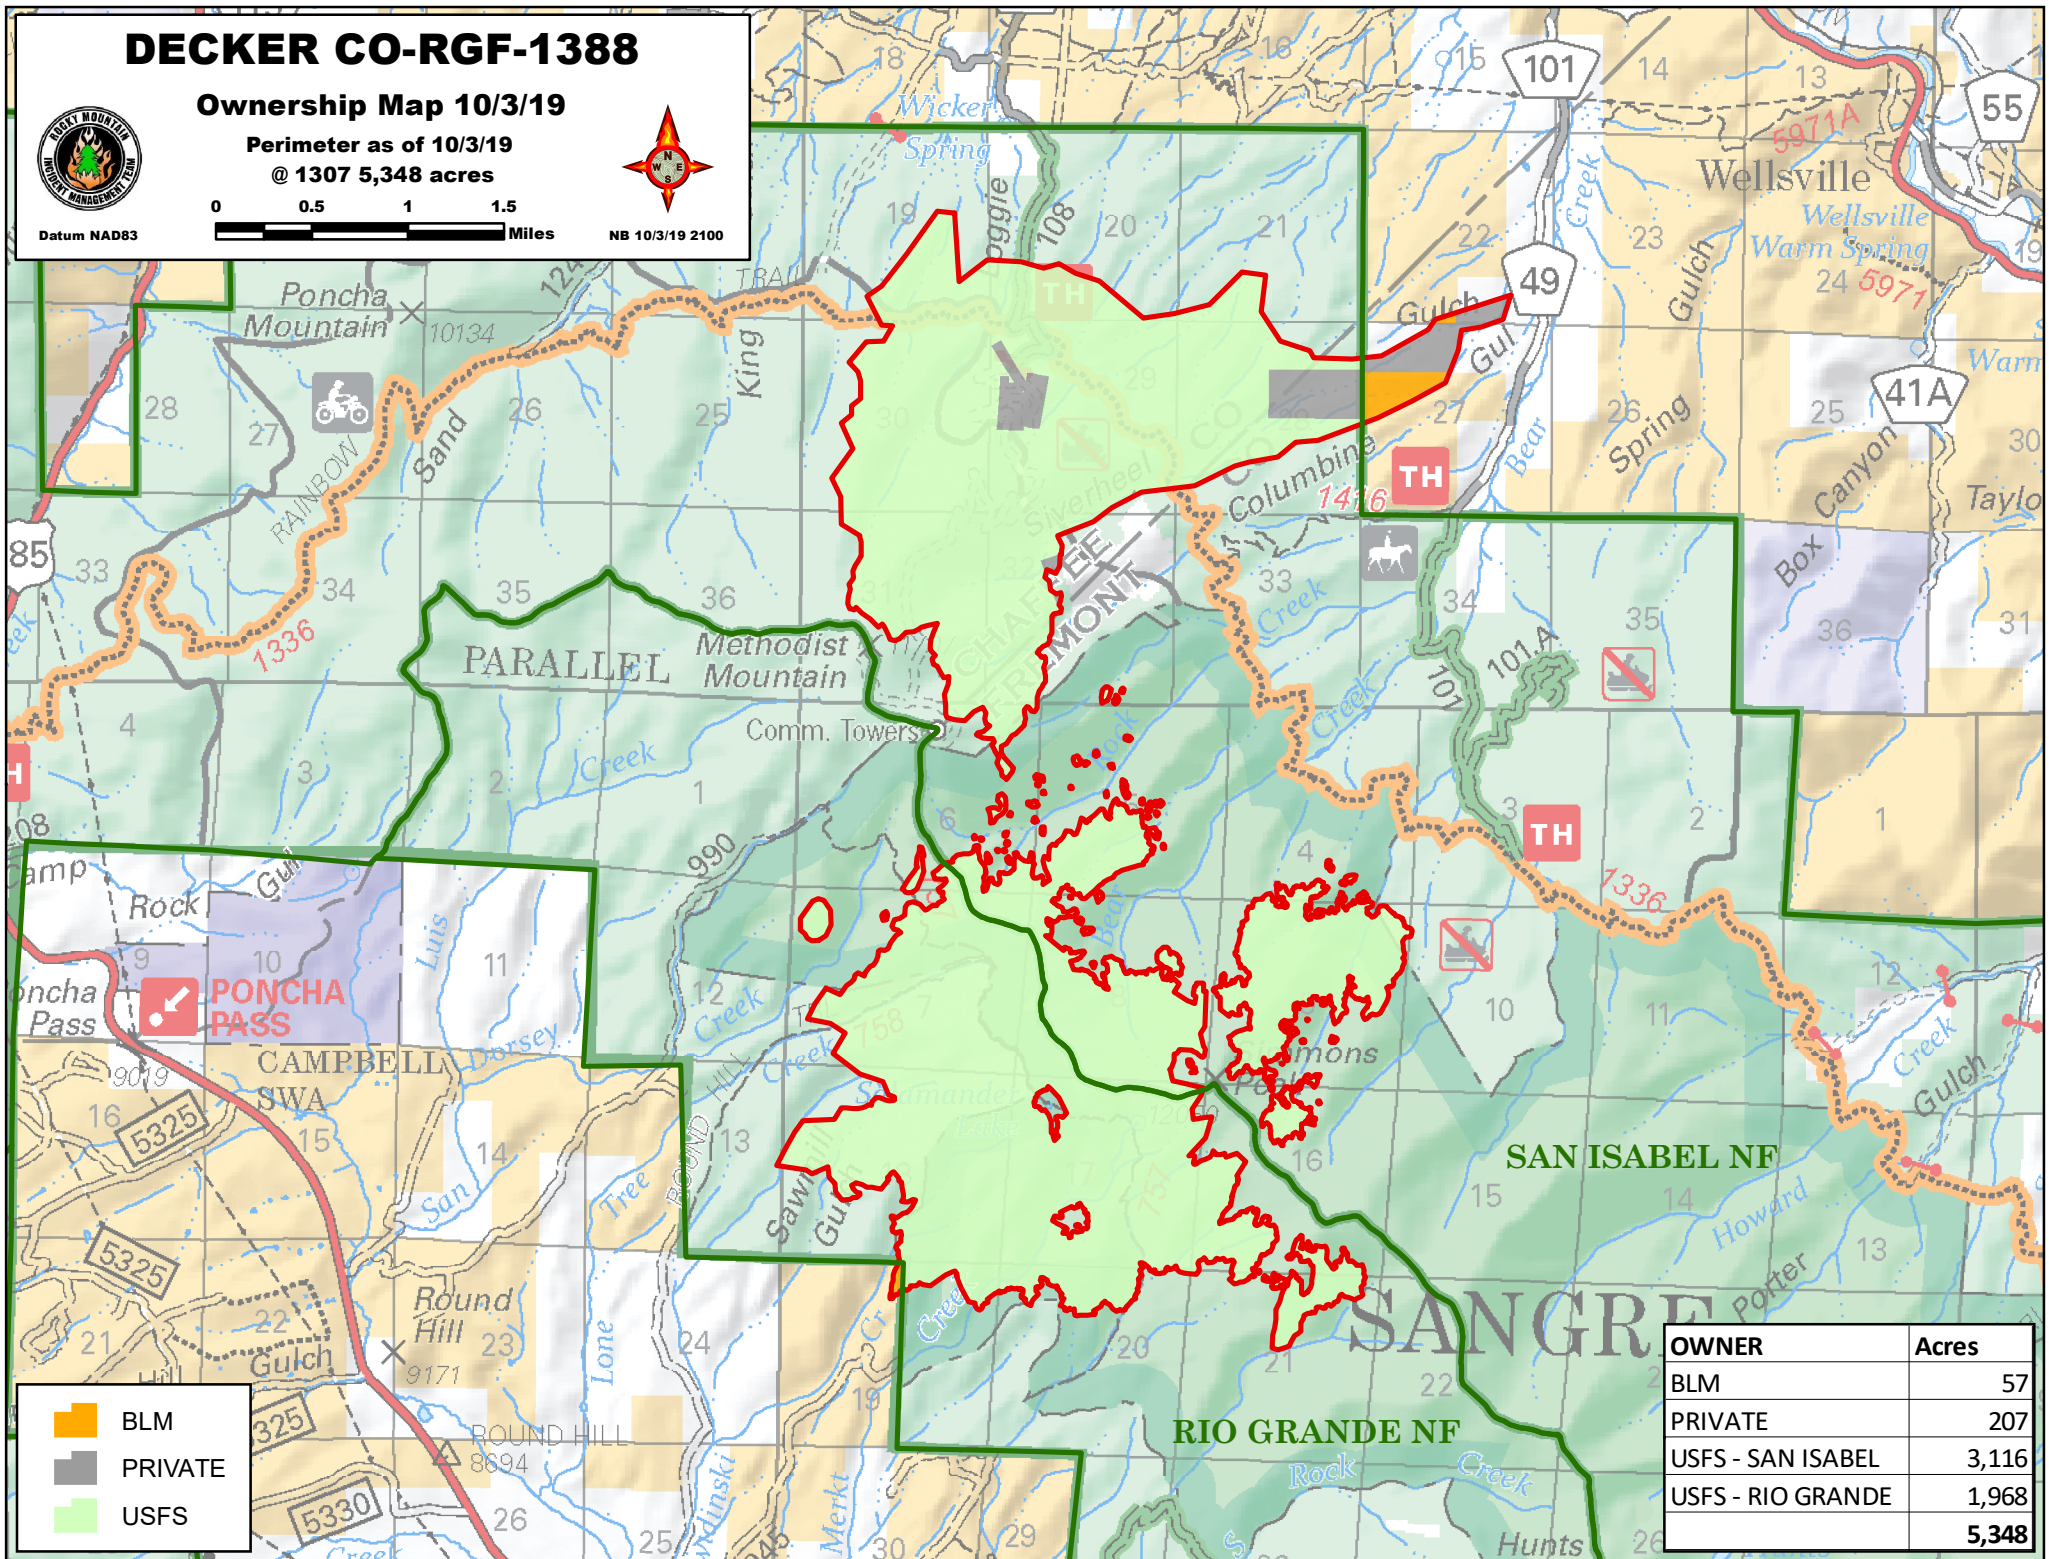

DECKER CO-RGF-1388

Ownership Map 10/3/19

Perimeter as of 10/3/19
@ 1307 5,348 acres

Datum NAD83

NB 10/3/19 2100

	BLM
	PRIVATE
	USFS

OWNER	Acres
BLM	57
PRIVATE	207
USFS - SAN ISABEL	3,116
USFS - RIO GRANDE	1,968
TOTAL	5,348