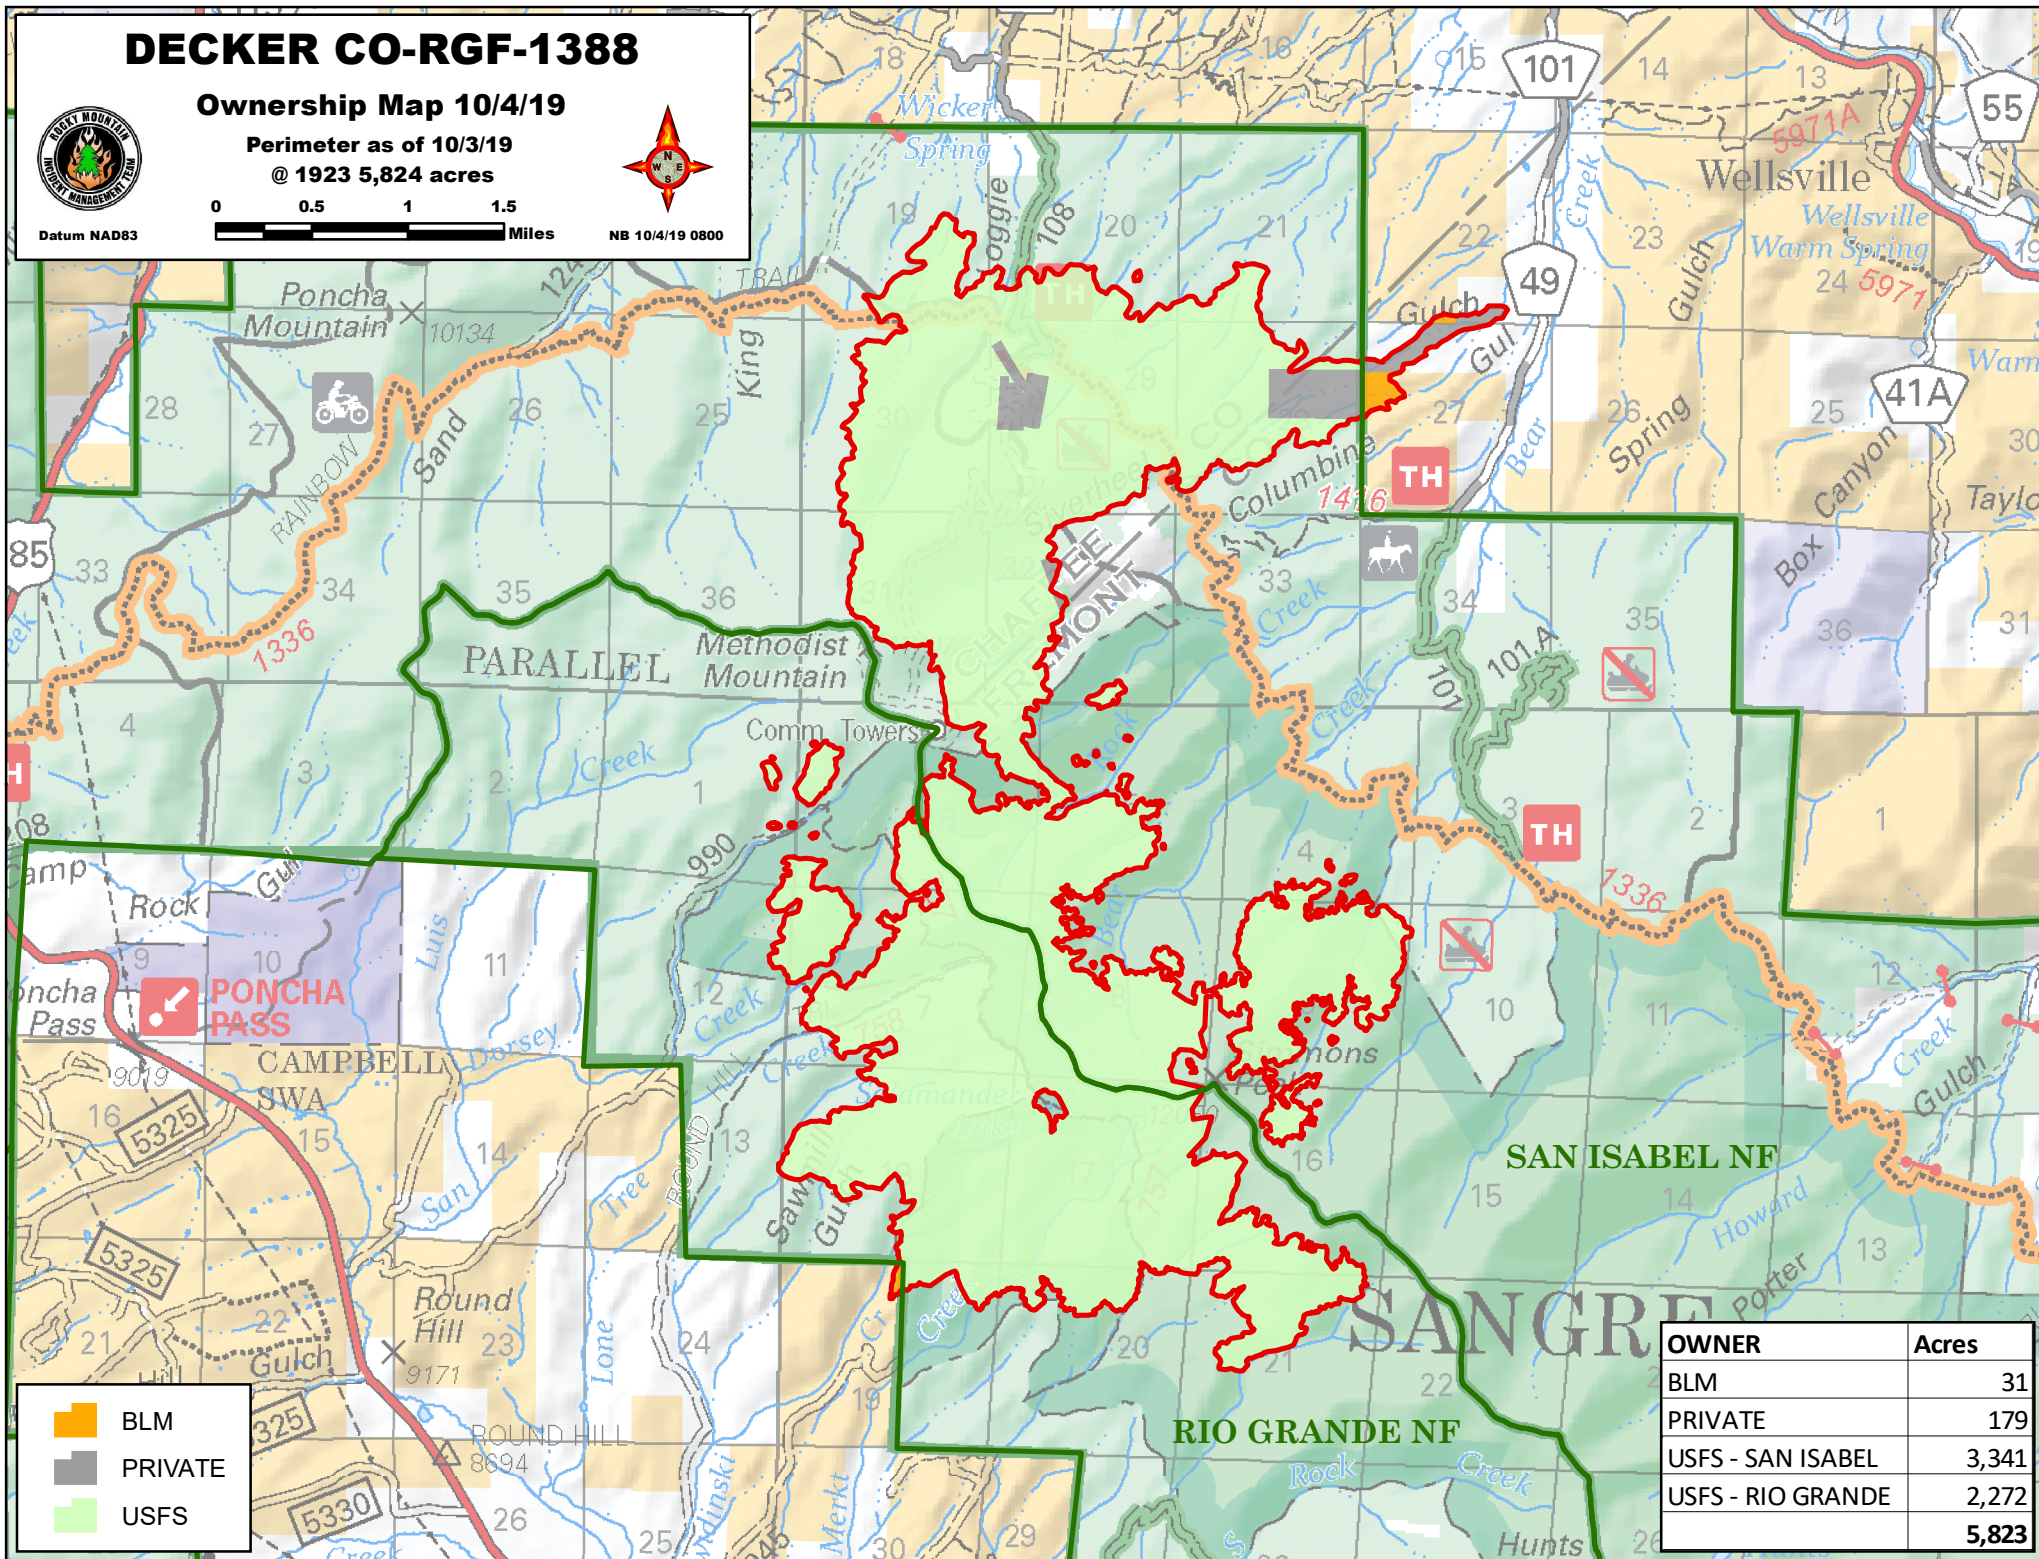

## Ownership Map 10/4/19

Perimeter as of 10/3/19  
@ 1923 5,824 acres

Datum NAD83

NB 10/4/19 0800

	BLM
	PRIVATE
	USFS

OWNER	Acres
BLM	31
PRIVATE	179
USFS - SAN ISABEL	3,341
USFS - RIO GRANDE	2,272
<b>TOTAL</b>	<b>5,823</b>