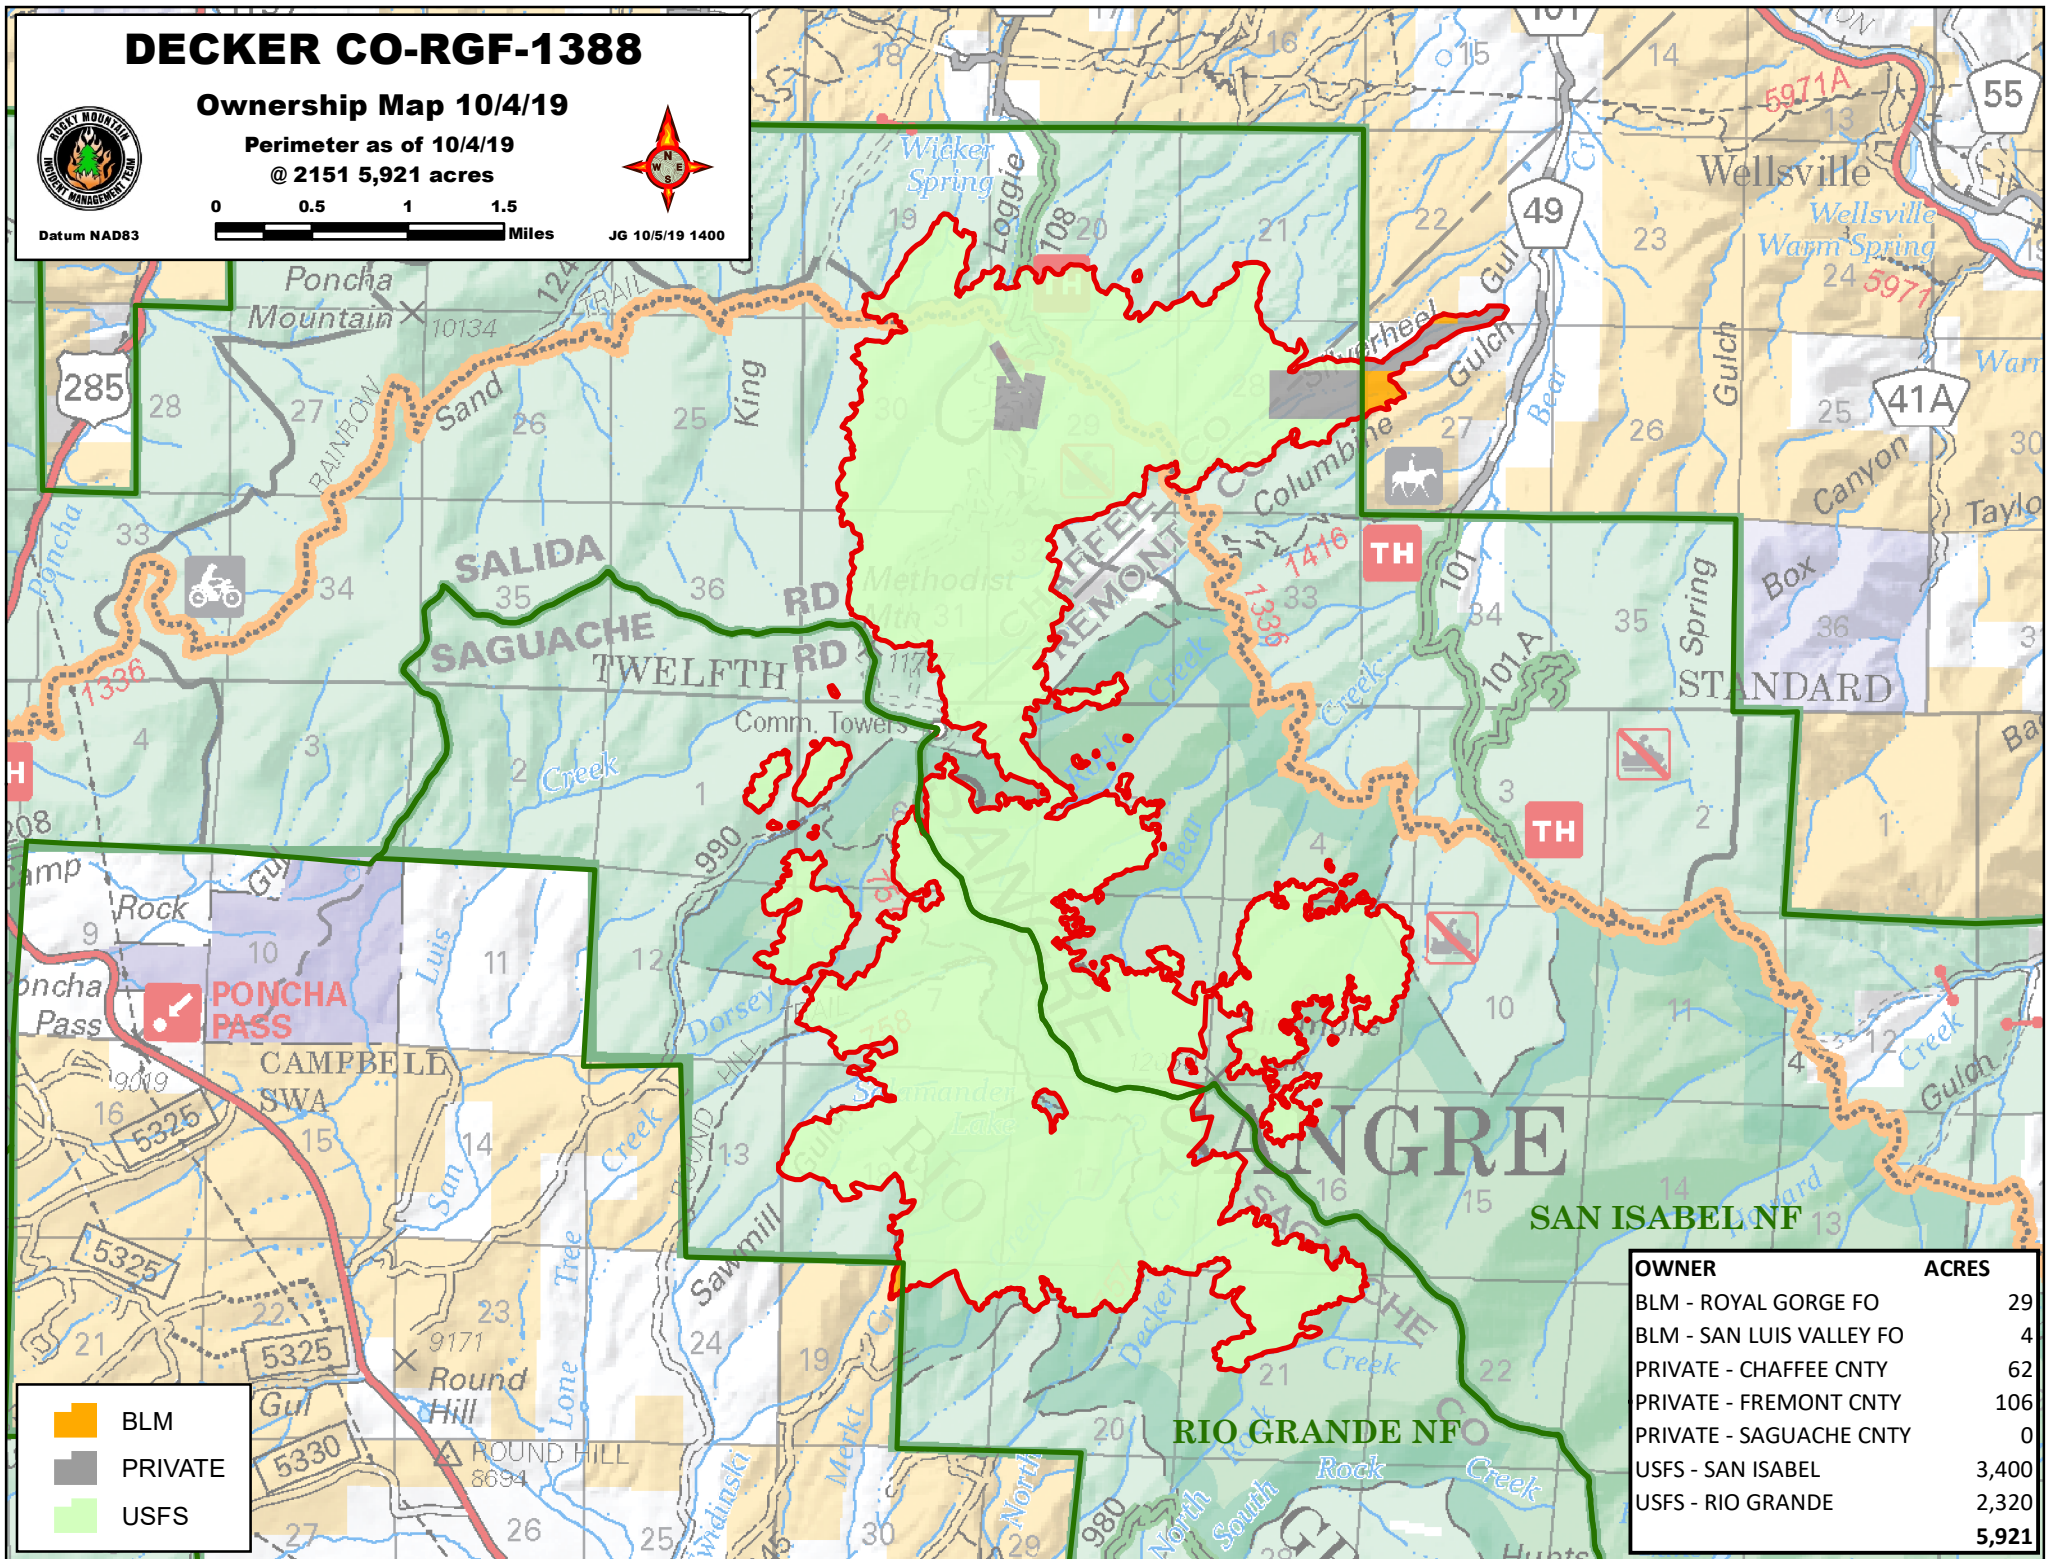

# DECKER CO-RGF-1388

## Ownership Map 10/4/19

Perimeter as of 10/4/19  
@ 2151 5,921 acres

Datum NAD83

JG 10/5/19 1400

- BLM
- PRIVATE
- USFS

| OWNER                    | ACRES        |
|--------------------------|--------------|
| BLM - ROYAL GORGE FO     | 29           |
| BLM - SAN LUIS VALLEY FO | 4            |
| PRIVATE - CHAFFEE CNTY   | 62           |
| PRIVATE - FREMONT CNTY   | 106          |
| PRIVATE - SAGUACHE CNTY  | 0            |
| USFS - SAN ISABEL        | 3,400        |
| USFS - RIO GRANDE        | 2,320        |
| <b>TOTAL</b>             | <b>5,921</b> |