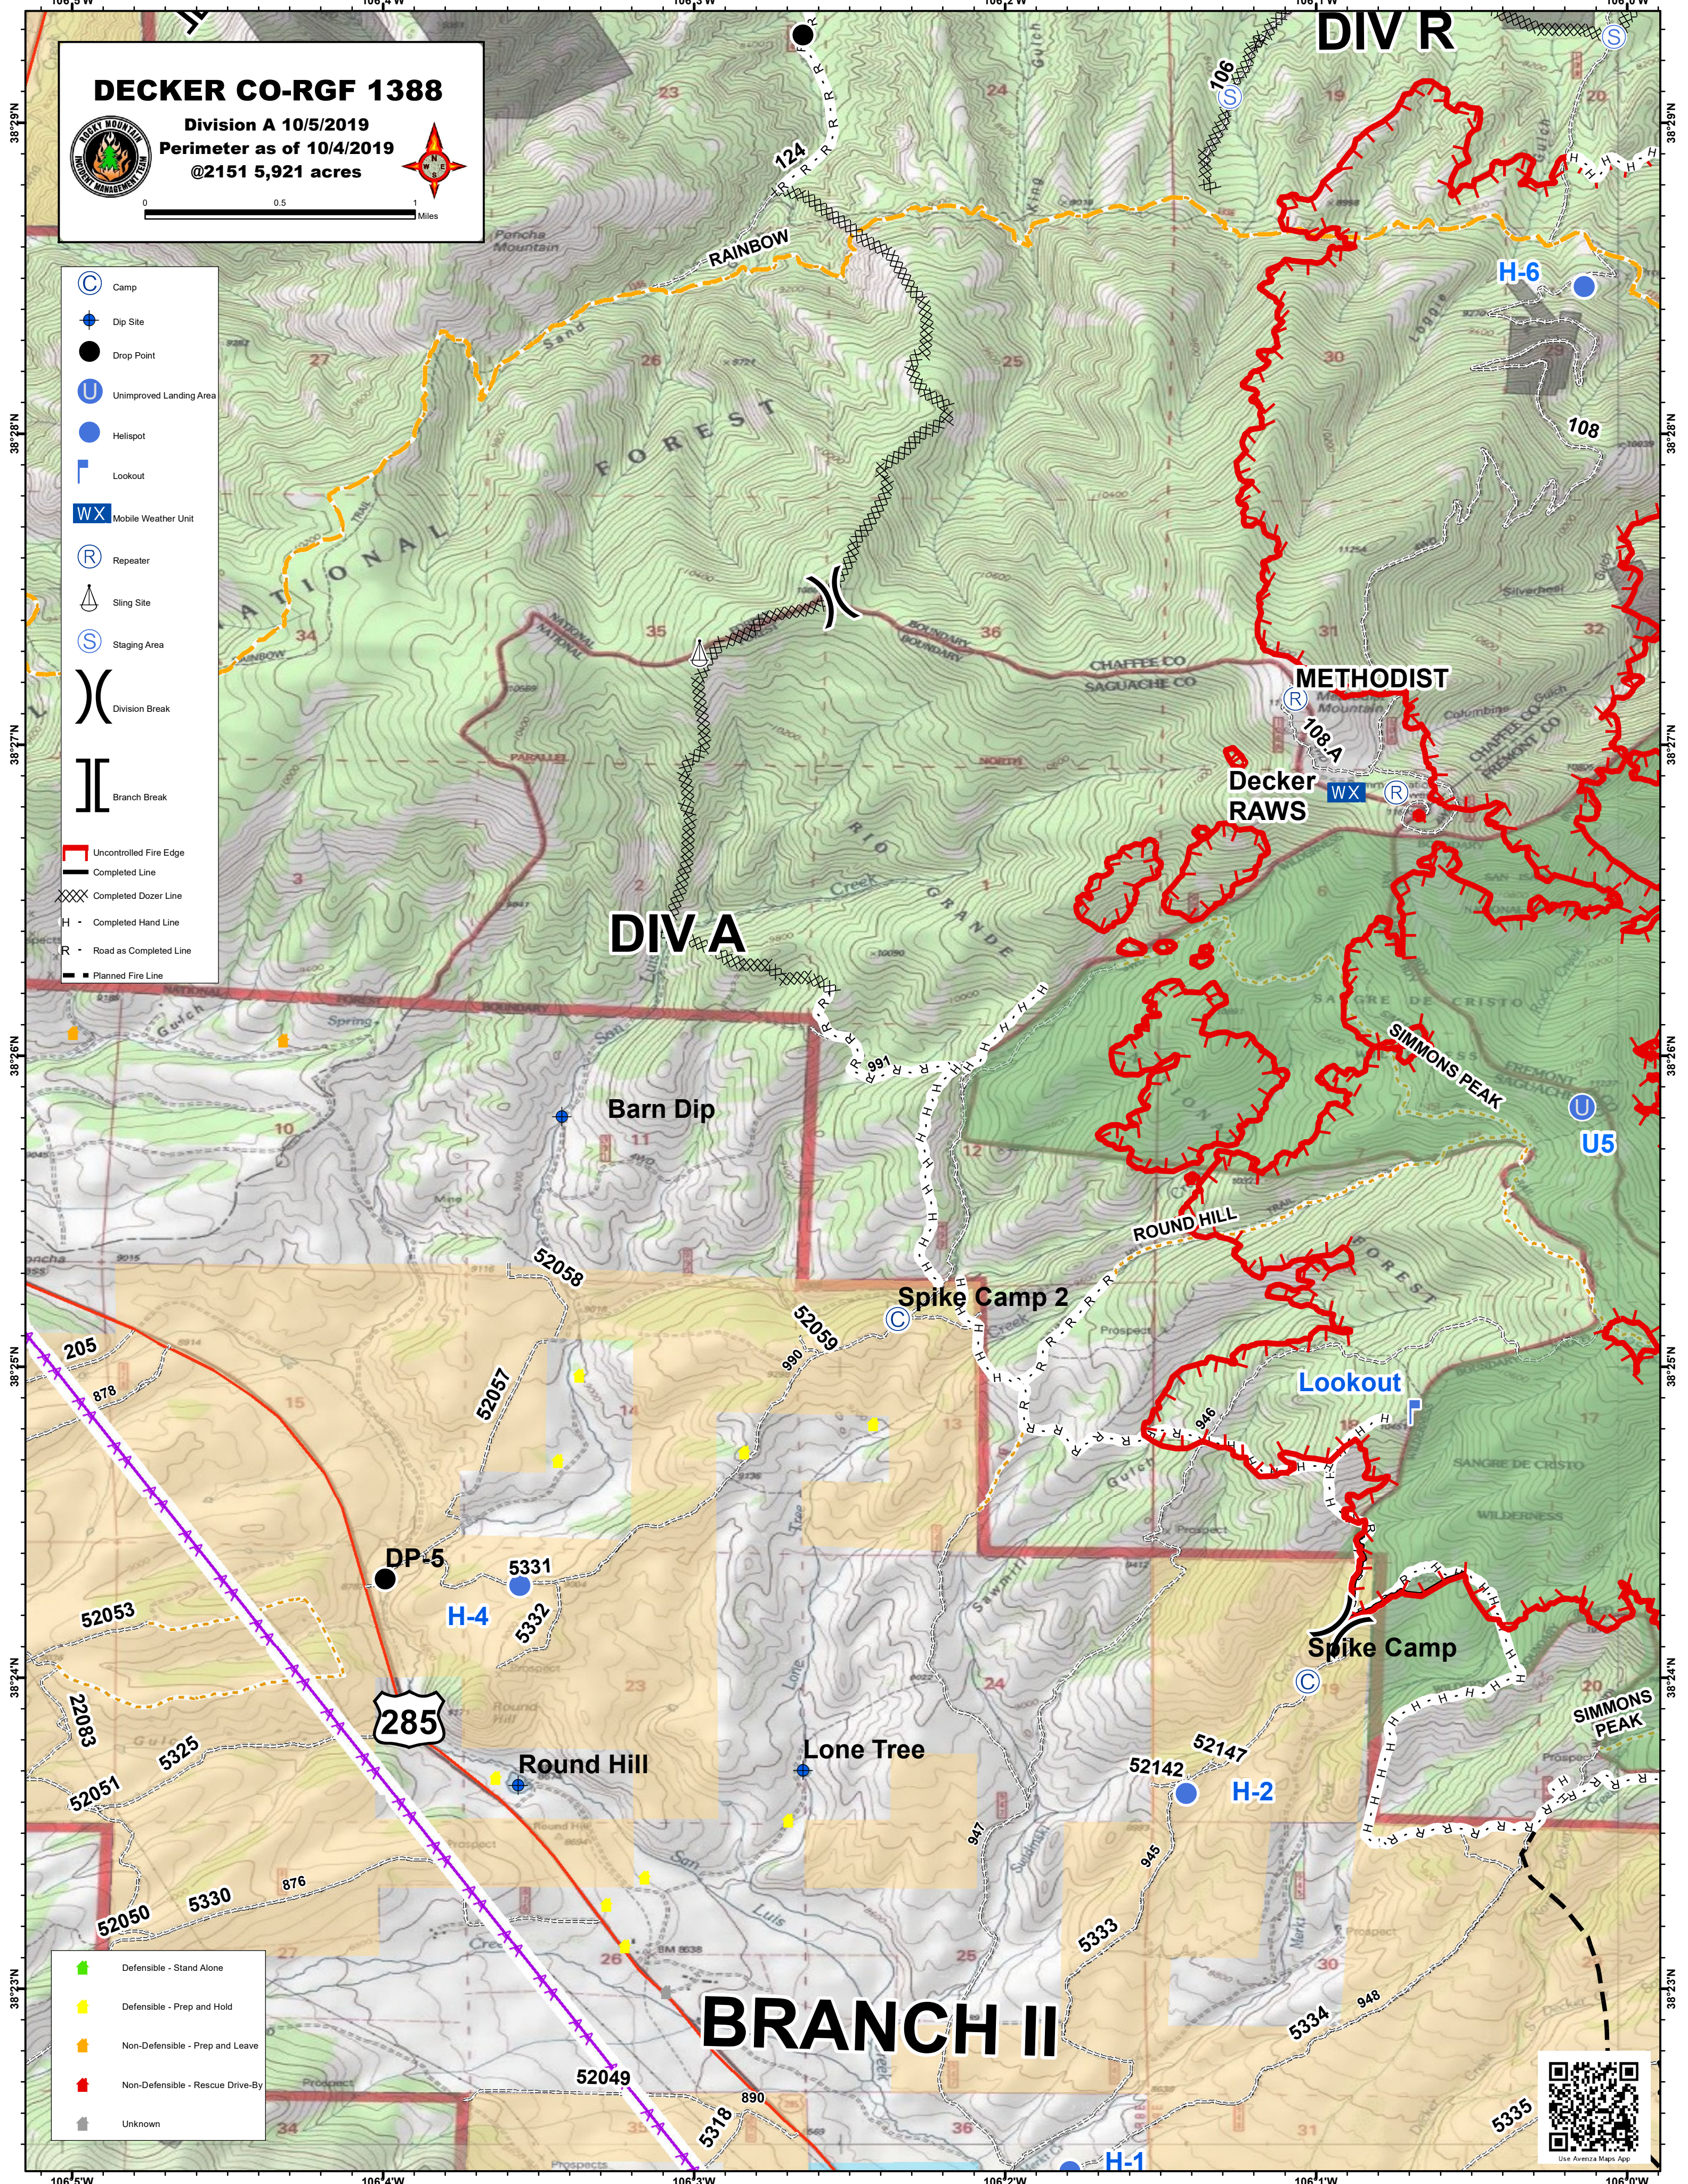

DECKER CO-RGF 1388

Division A 10/5/2019
Perimeter as of 10/4/2019
@2151 5,921 acres

0 0.5 1 Miles

- Camp
- Dip Site
- Drop Point
- Unimproved Landing Area
- Helispot
- Lookout
- Mobile Weather Unit
- Repeater
- Sling Site
- Staging Area
- Division Break
- Branch Break
- Uncontrolled Fire Edge
- Completed Line
- Completed Dozer Line
- Completed Hand Line
- Road as Completed Line
- Planned Fire Line

- Defensible - Stand Alone
- Defensible - Prep and Hold
- Non-Defensible - Prep and Leave
- Non-Defensible - Rescue Drive-By
- Unknown

DIV A

DIV R

BRANCH II

Use Avenza Maps App