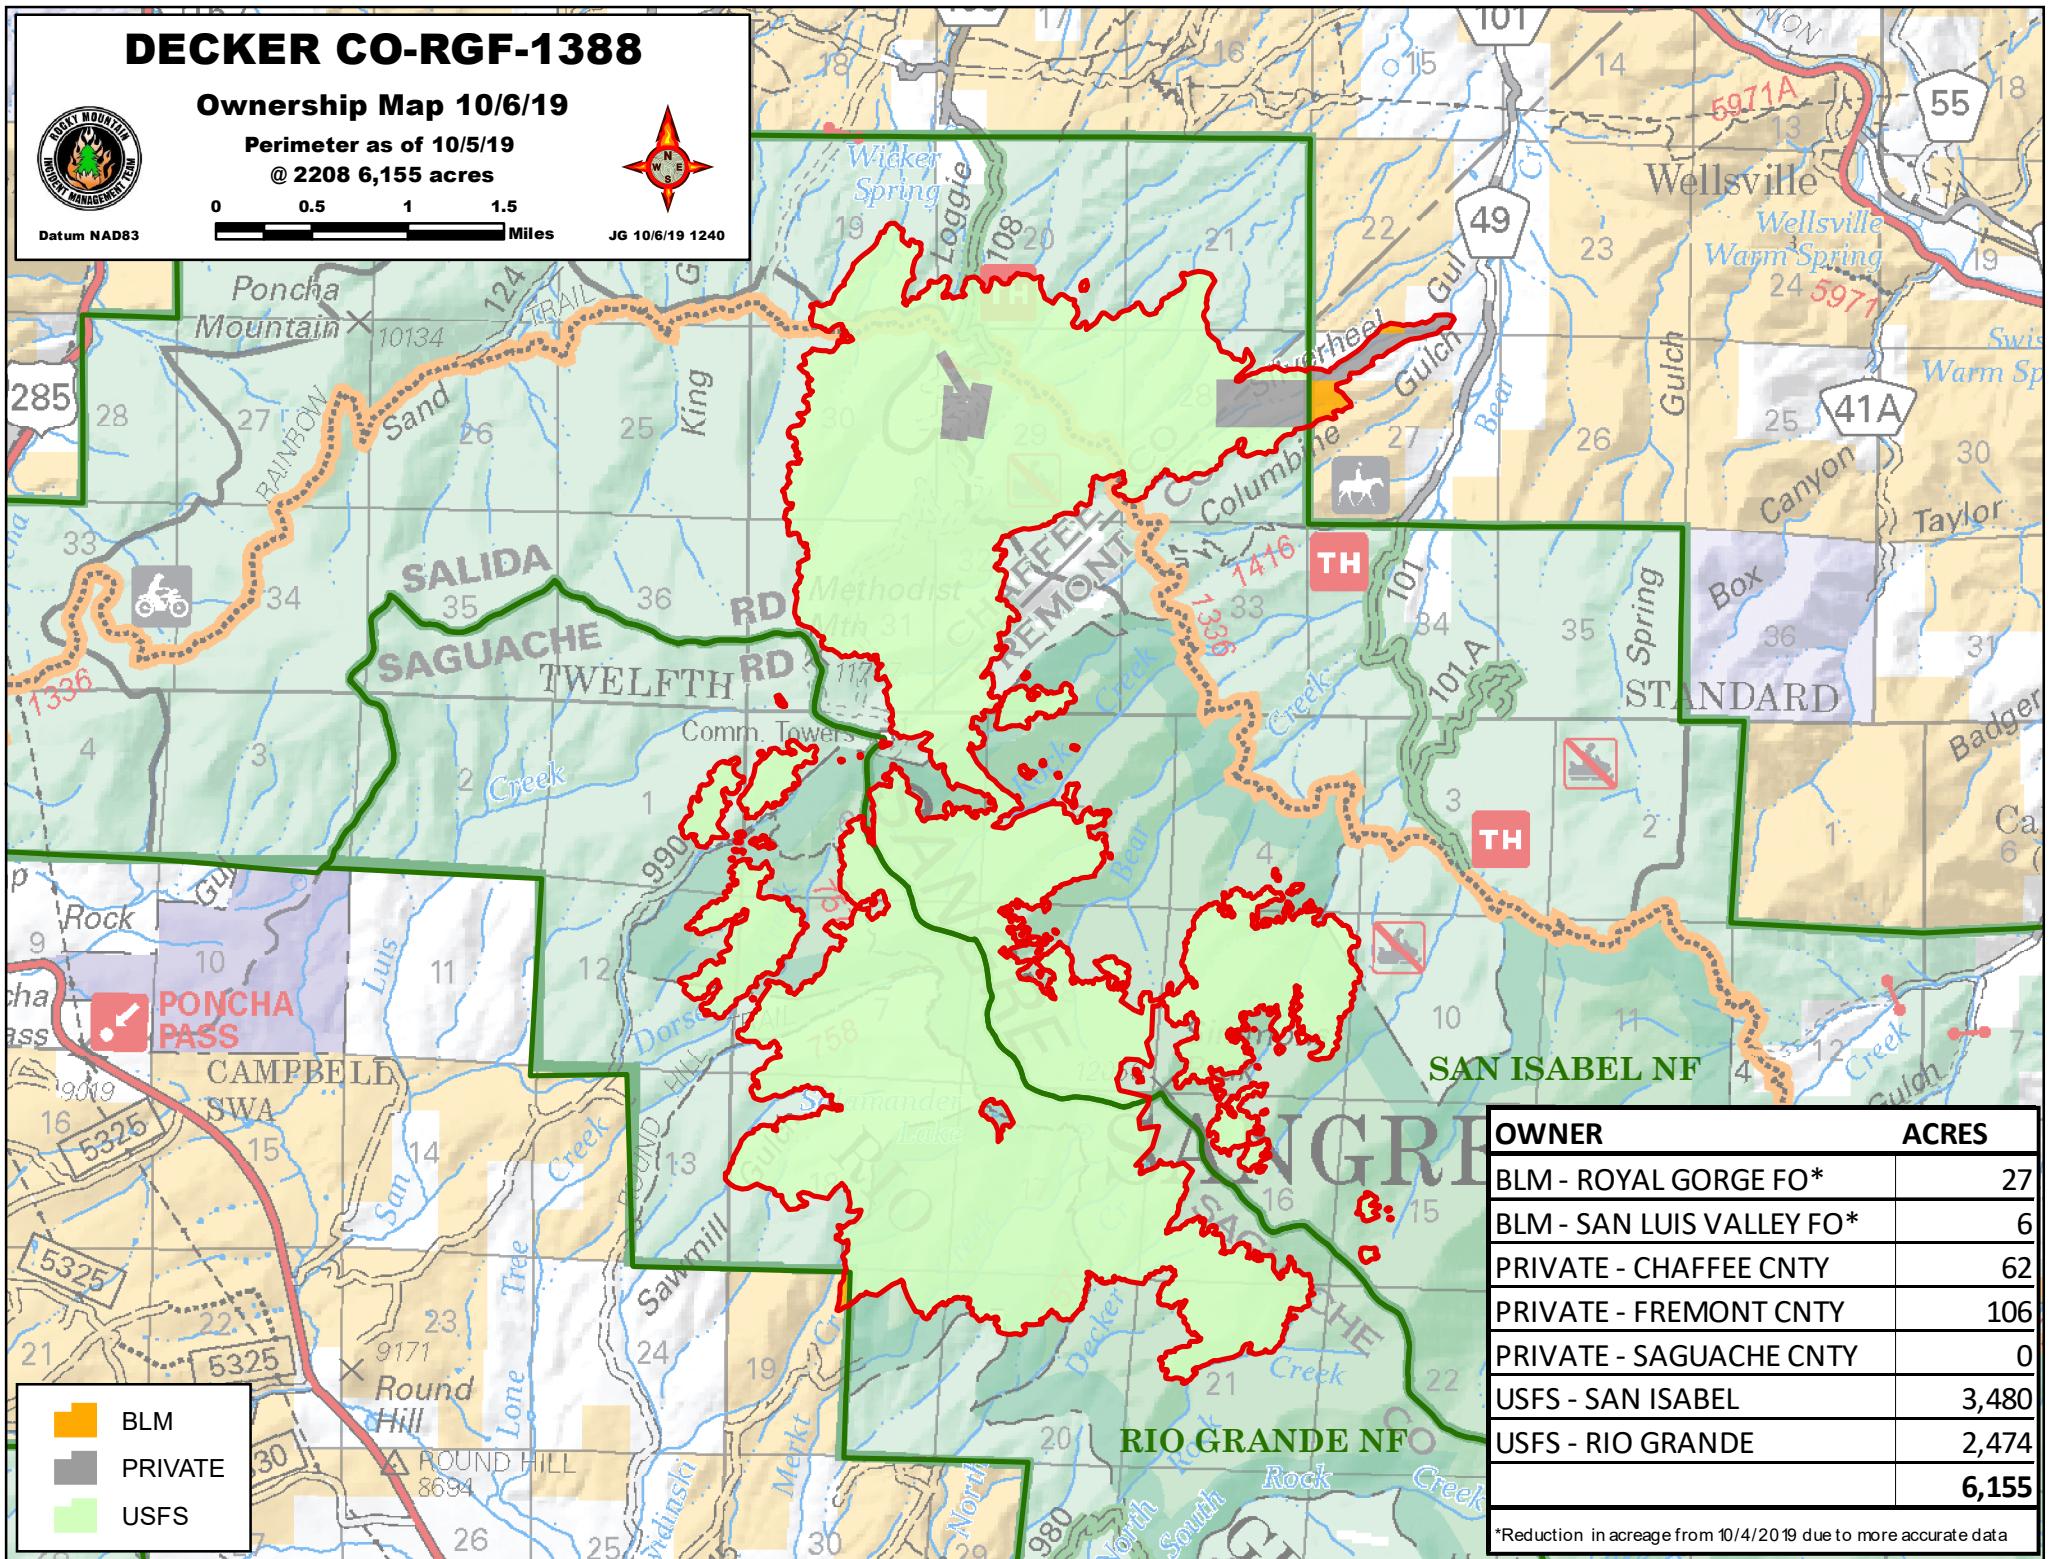

DECKER CO-RGF-1388

Ownership Map 10/6/19

Perimeter as of 10/5/19
@ 2208 6,155 acres

Datum NAD83

JG 10/6/19 1240

OWNER	ACRES
BLM - ROYAL GORGE FO*	27
BLM - SAN LUIS VALLEY FO*	6
PRIVATE - CHAFFEE CNTY	62
PRIVATE - FREMONT CNTY	106
PRIVATE - SAGUACHE CNTY	0
USFS - SAN ISABEL	3,480
USFS - RIO GRANDE	2,474
	6,155

*Reduction in acreage from 10/4/2019 due to more accurate data