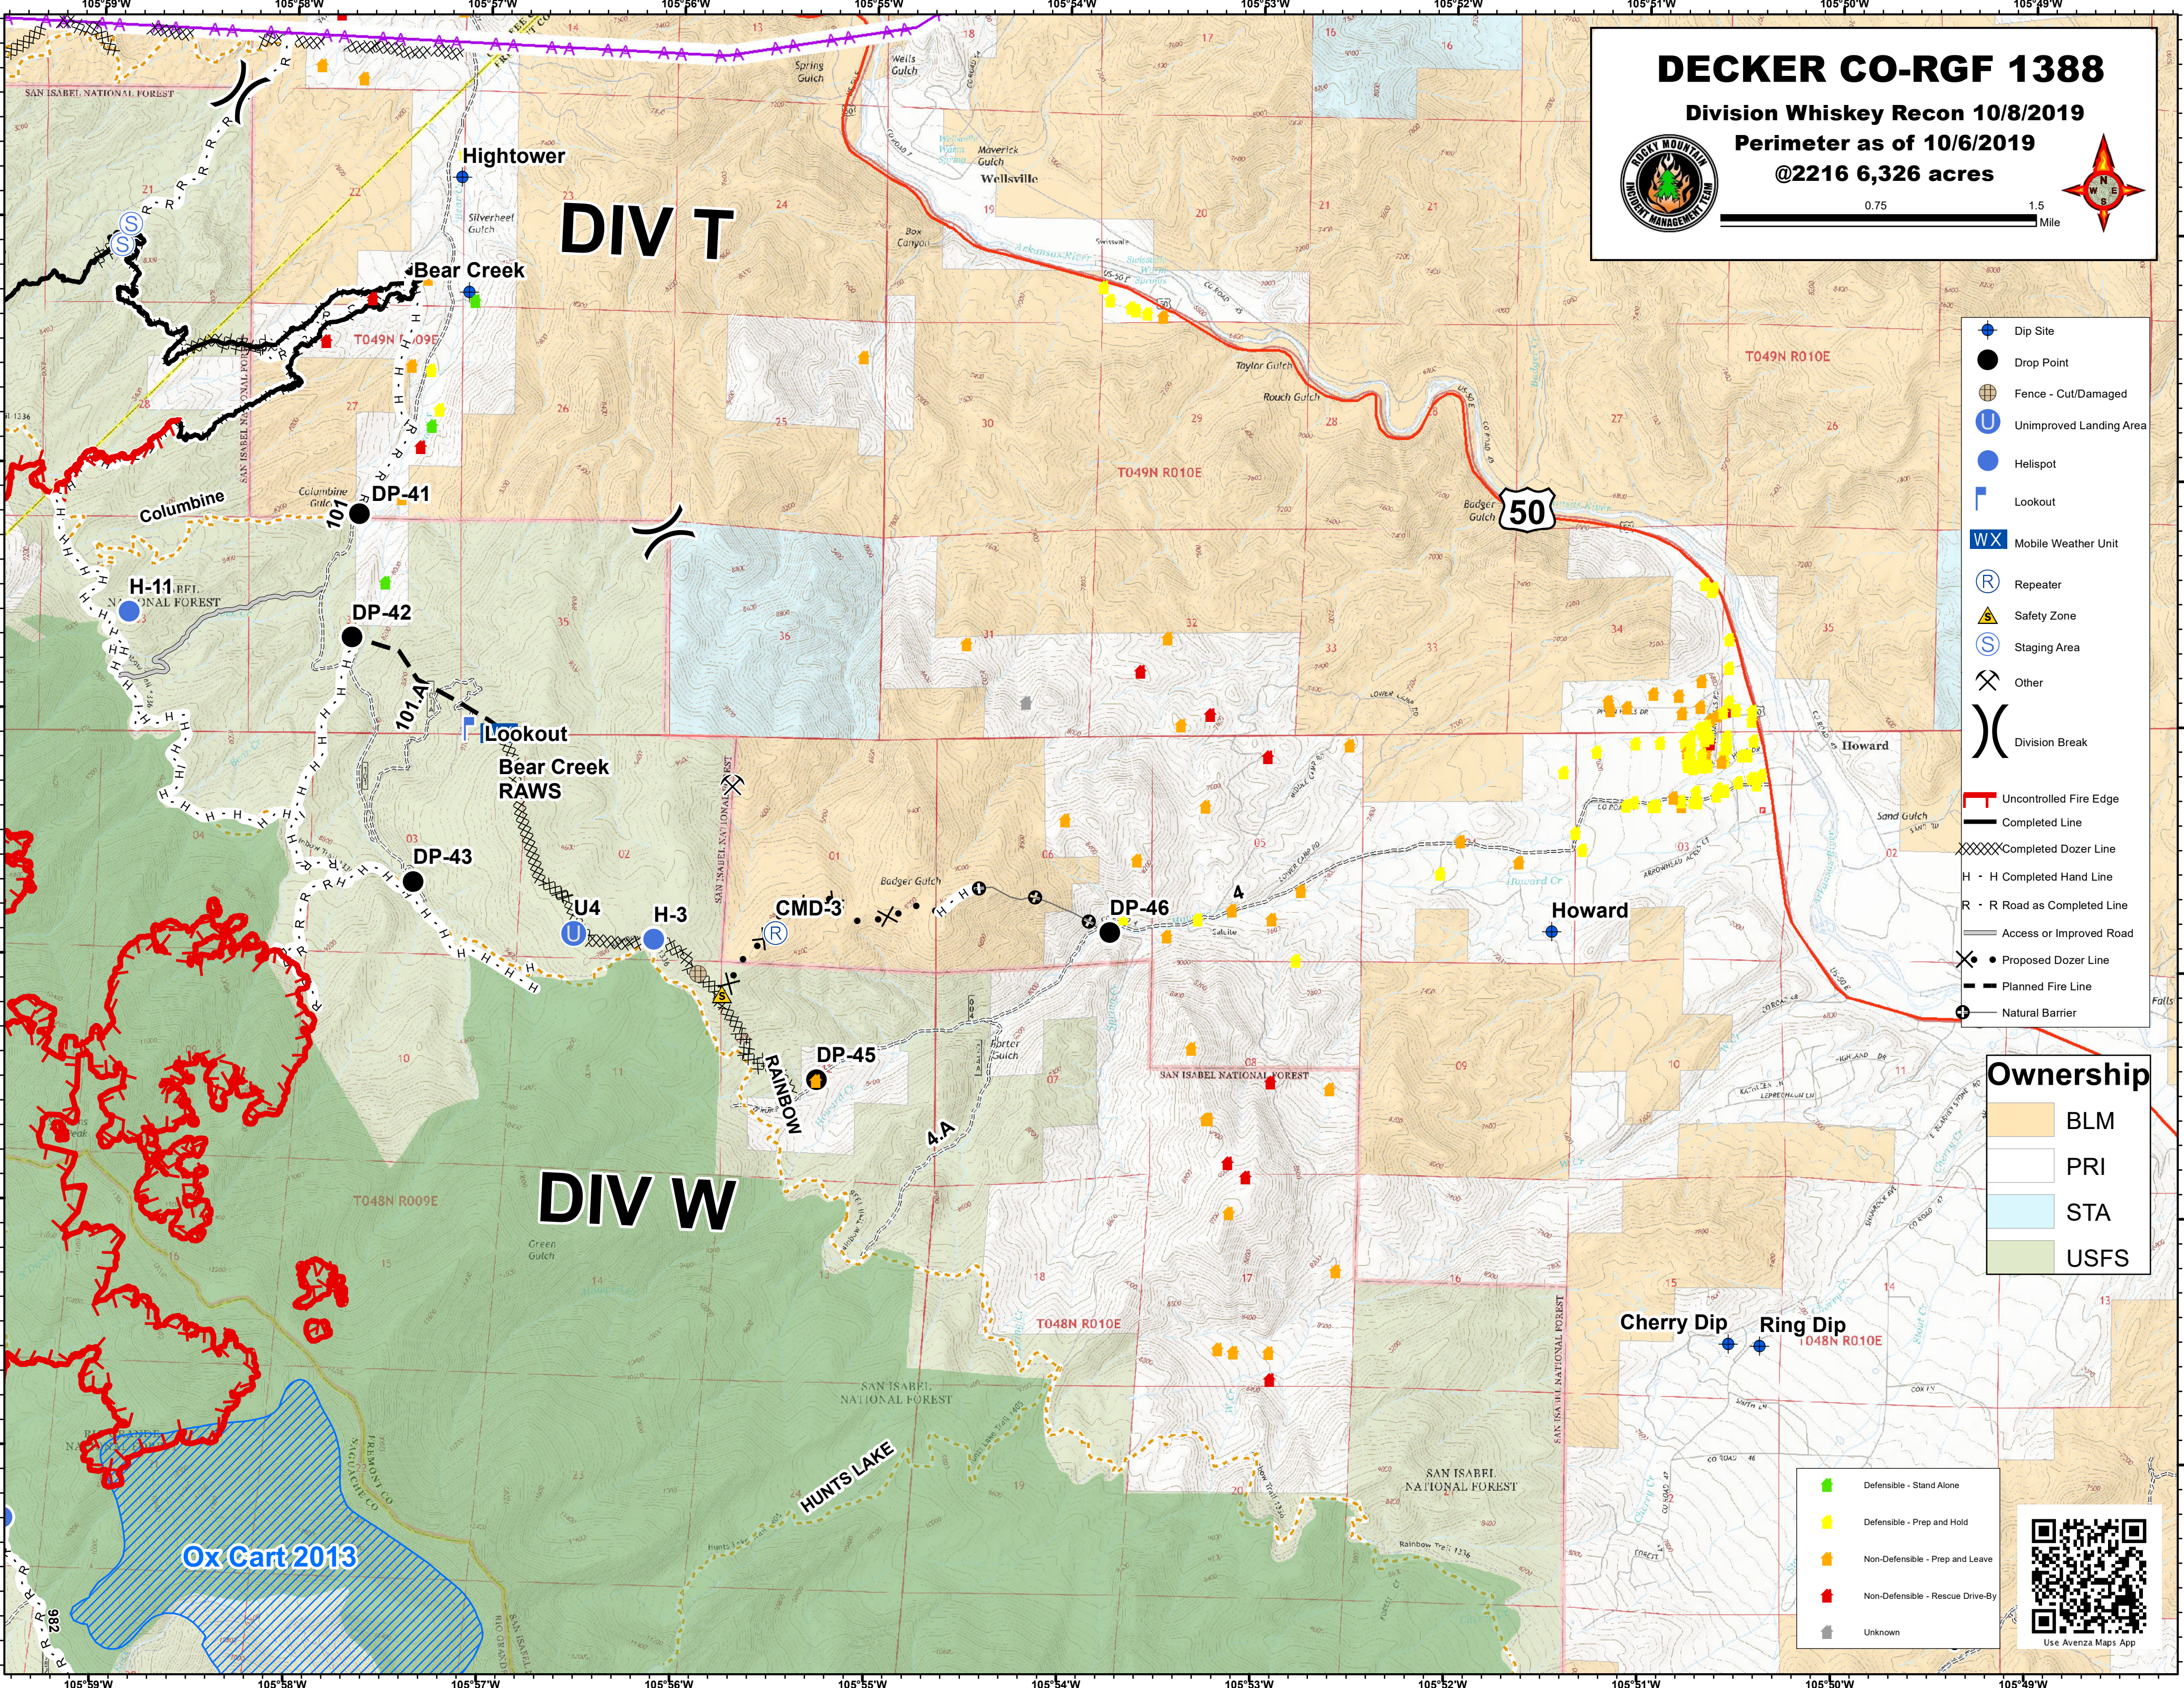

DECKER CO-RGF 1388

Division Whiskey Recon 10/8/2019

Perimeter as of 10/6/2019

@2216 6,326 acres

DIV T

DIV W

- Dip Site
- Drop Point
- Fence - Cut/Damaged
- Unimproved Landing Area
- Helispot
- Lookout
- Mobile Weather Unit
- Repeater
- Safety Zone
- Staging Area
- Other
- Division Break
- Uncontrolled Fire Edge
- Completed Line
- Completed Dozer Line
- H - H Completed Hand Line
- R - R Road as Completed Line
- Access or Improved Road
- Proposed Dozer Line
- Planned Fire Line
- Natural Barrier

Ownership

- BLM
- PRI
- STA
- USFS

- Defensible - Stand Alone
- Defensible - Prep and Hold
- Non-Defensible - Prep and Leave
- Non-Defensible - Rescue Drive-By
- Unknown

Use Avenza Maps App

Ox Cart 2013