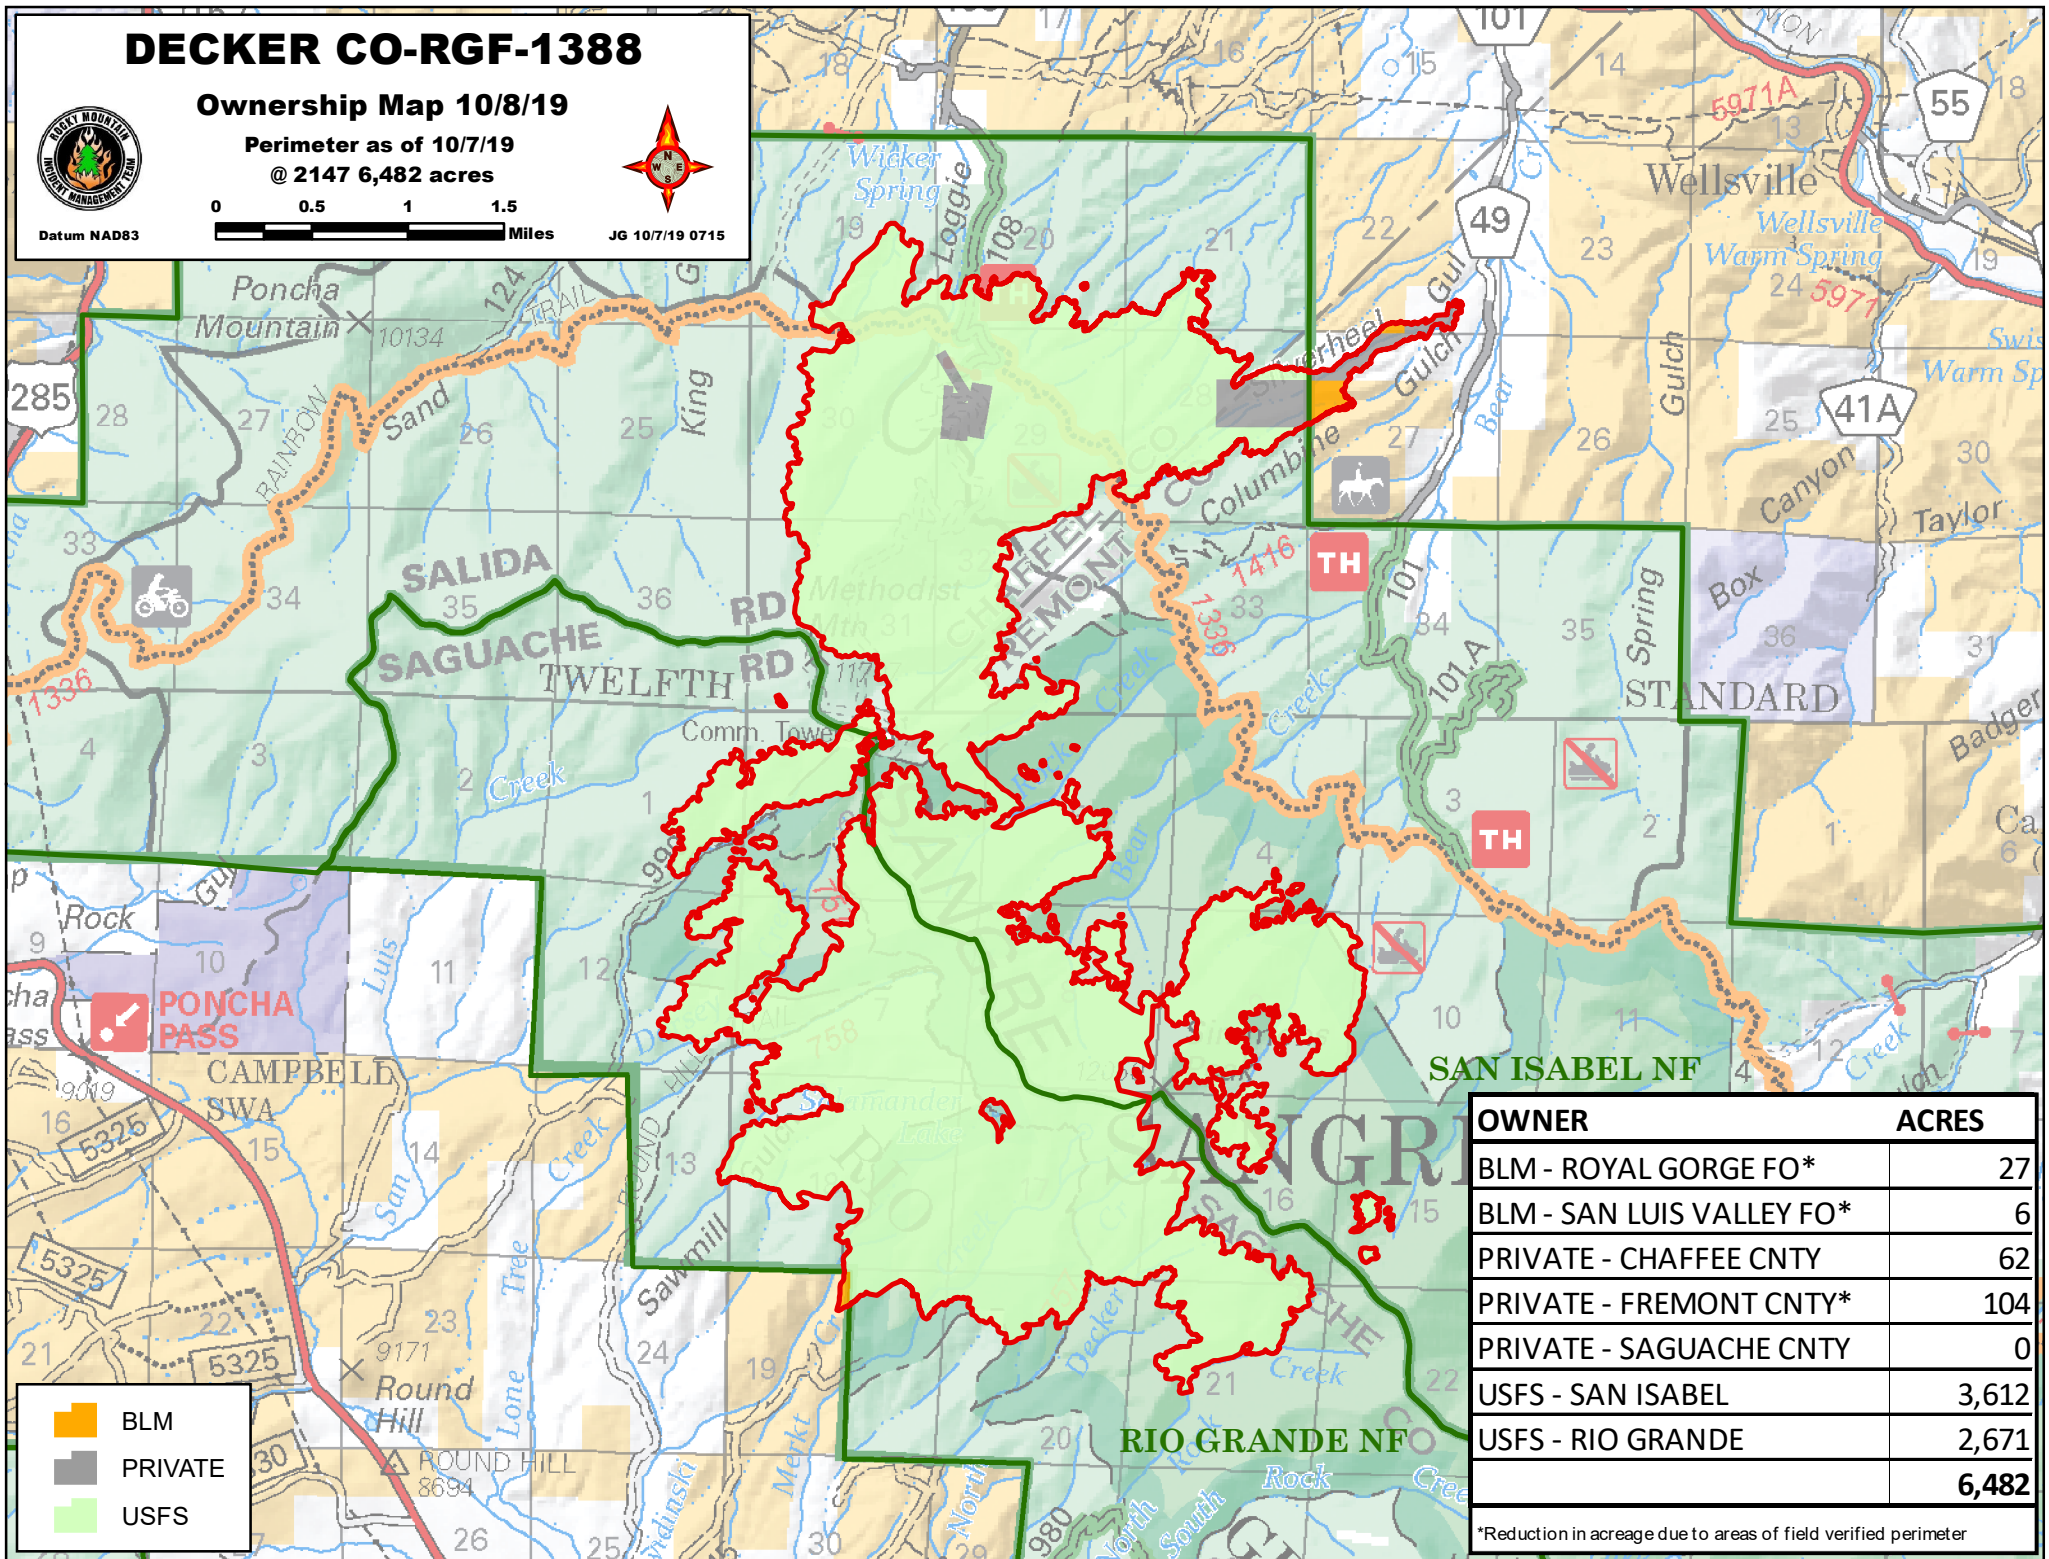

# DECKER CO-RGF-1388

## Ownership Map 10/8/19

Perimeter as of 10/7/19  
@ 2147 6,482 acres

Datum NAD83

JG 10/7/19 0715

OWNER	ACRES
BLM - ROYAL GORGE FO*	27
BLM - SAN LUIS VALLEY FO*	6
PRIVATE - CHAFFEE CNTY	62
PRIVATE - FREMONT CNTY*	104
PRIVATE - SAGUACHE CNTY	0
USFS - SAN ISABEL	3,612
USFS - RIO GRANDE	2,671
	<b>6,482</b>

\*Reduction in acreage due to areas of field verified perimeter