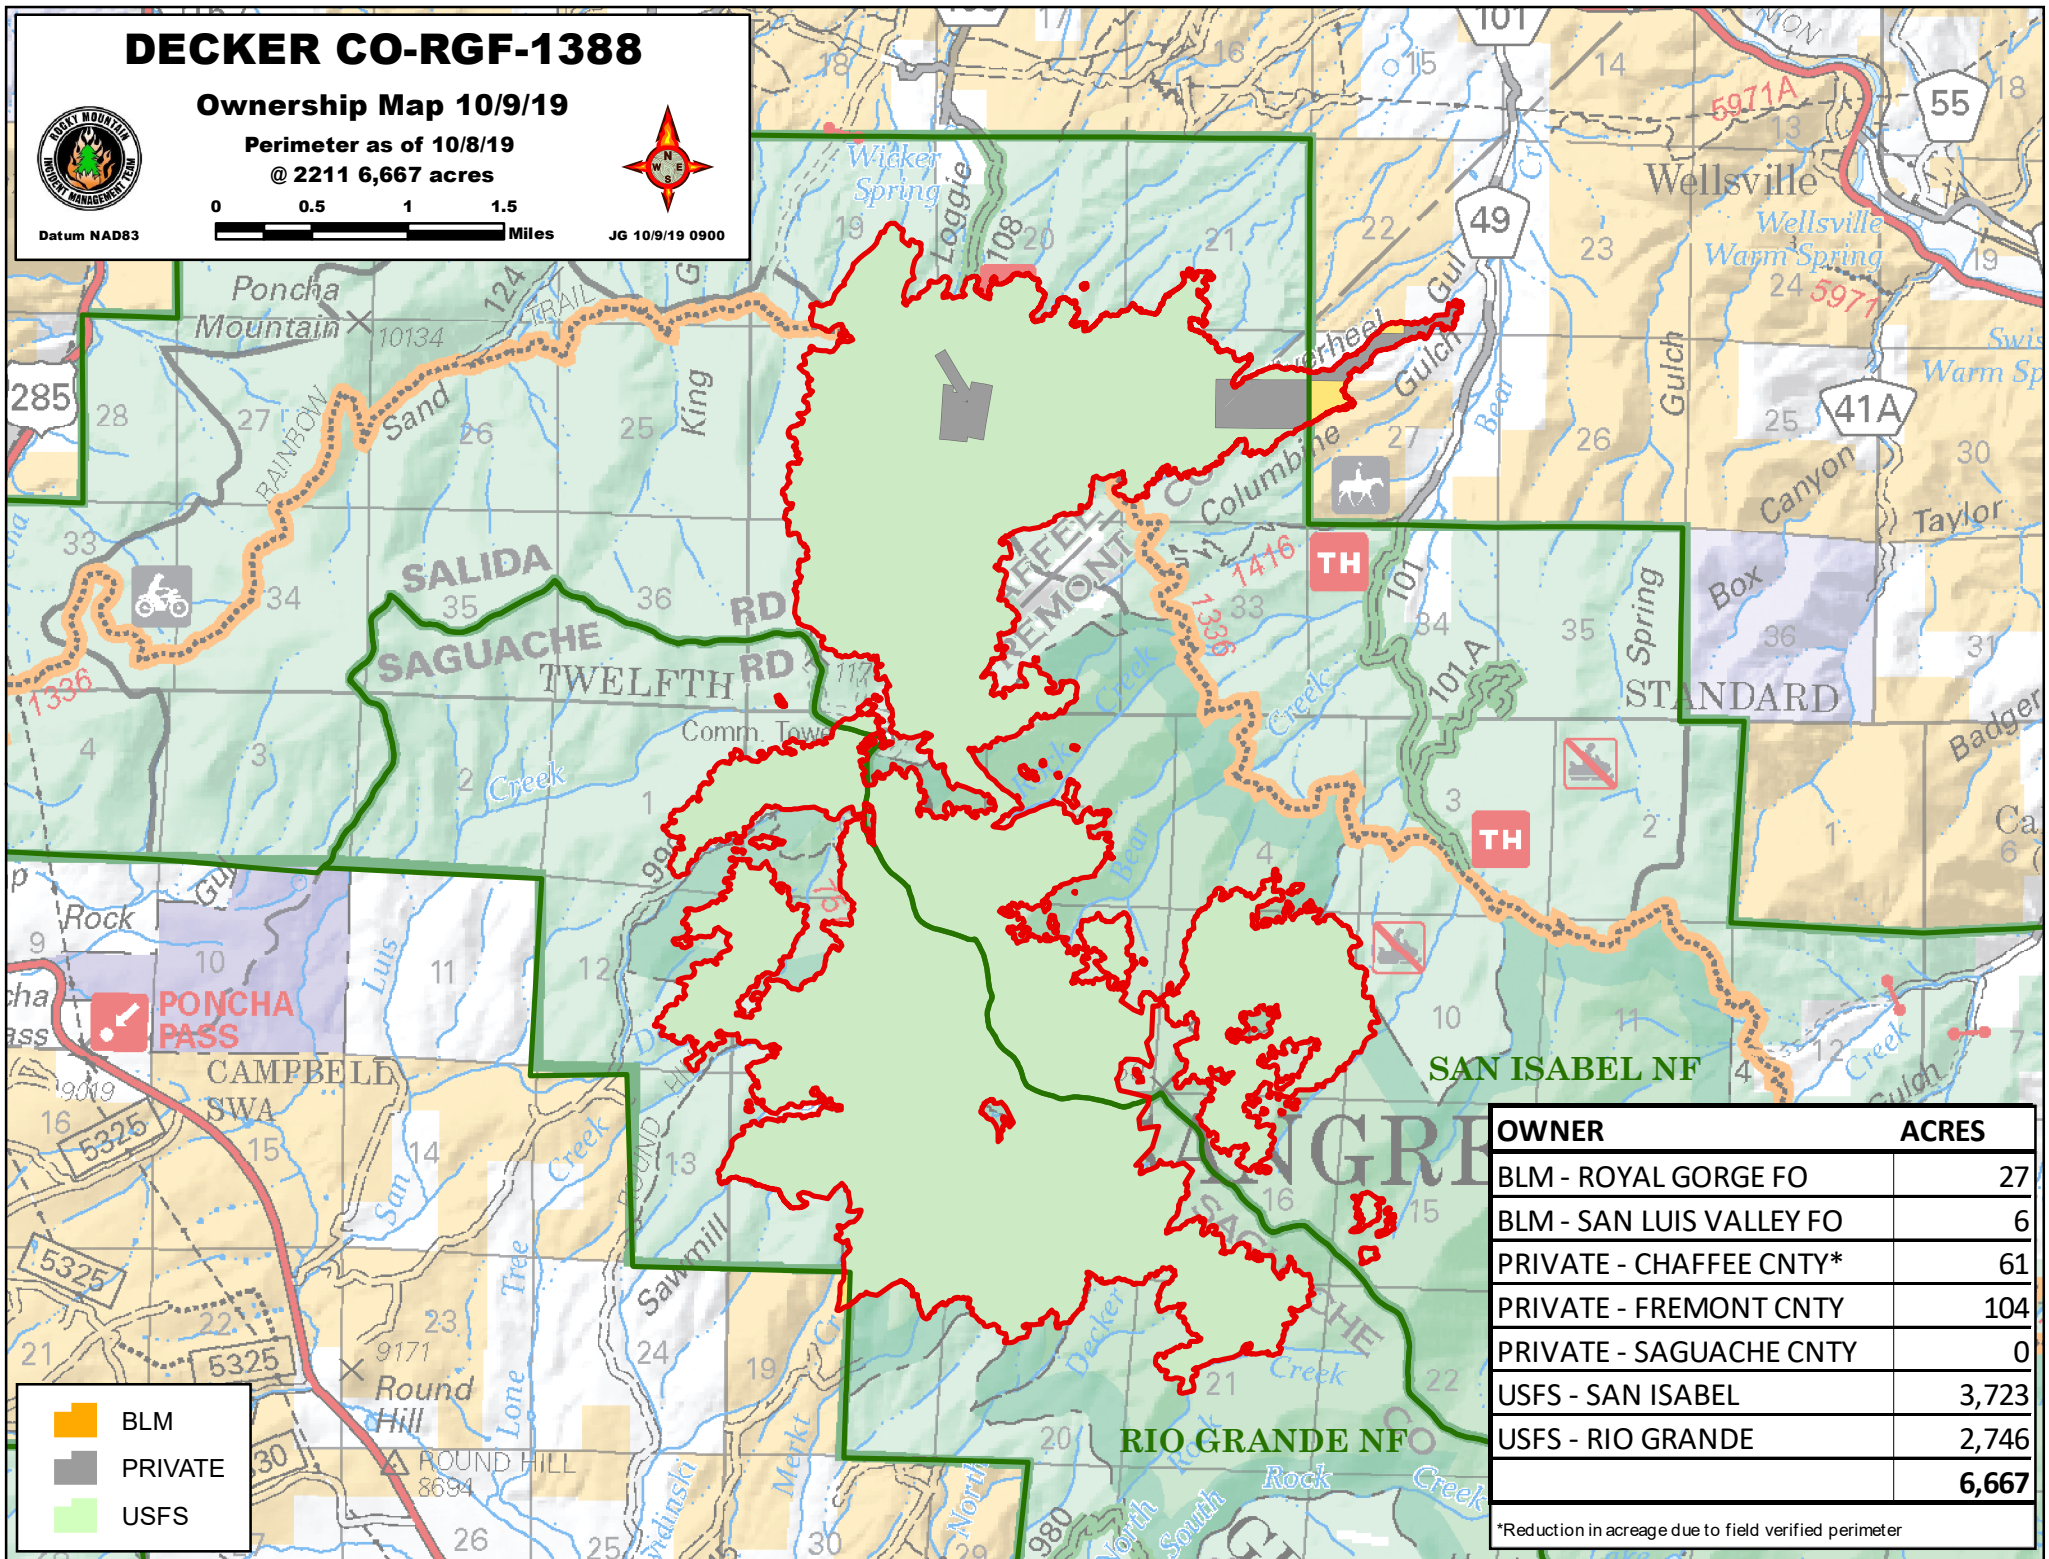

DECKER CO-RGF-1388

Ownership Map 10/9/19

Perimeter as of 10/8/19
@ 2211 6,667 acres

Datum NAD83

JG 10/9/19 0900

OWNER	ACRES
BLM - ROYAL GORGE FO	27
BLM - SAN LUIS VALLEY FO	6
PRIVATE - CHAFFEE CNTY*	61
PRIVATE - FREMONT CNTY	104
PRIVATE - SAGUACHE CNTY	0
USFS - SAN ISABEL	3,723
USFS - RIO GRANDE	2,746
	6,667

*Reduction in acreage due to field verified perimeter