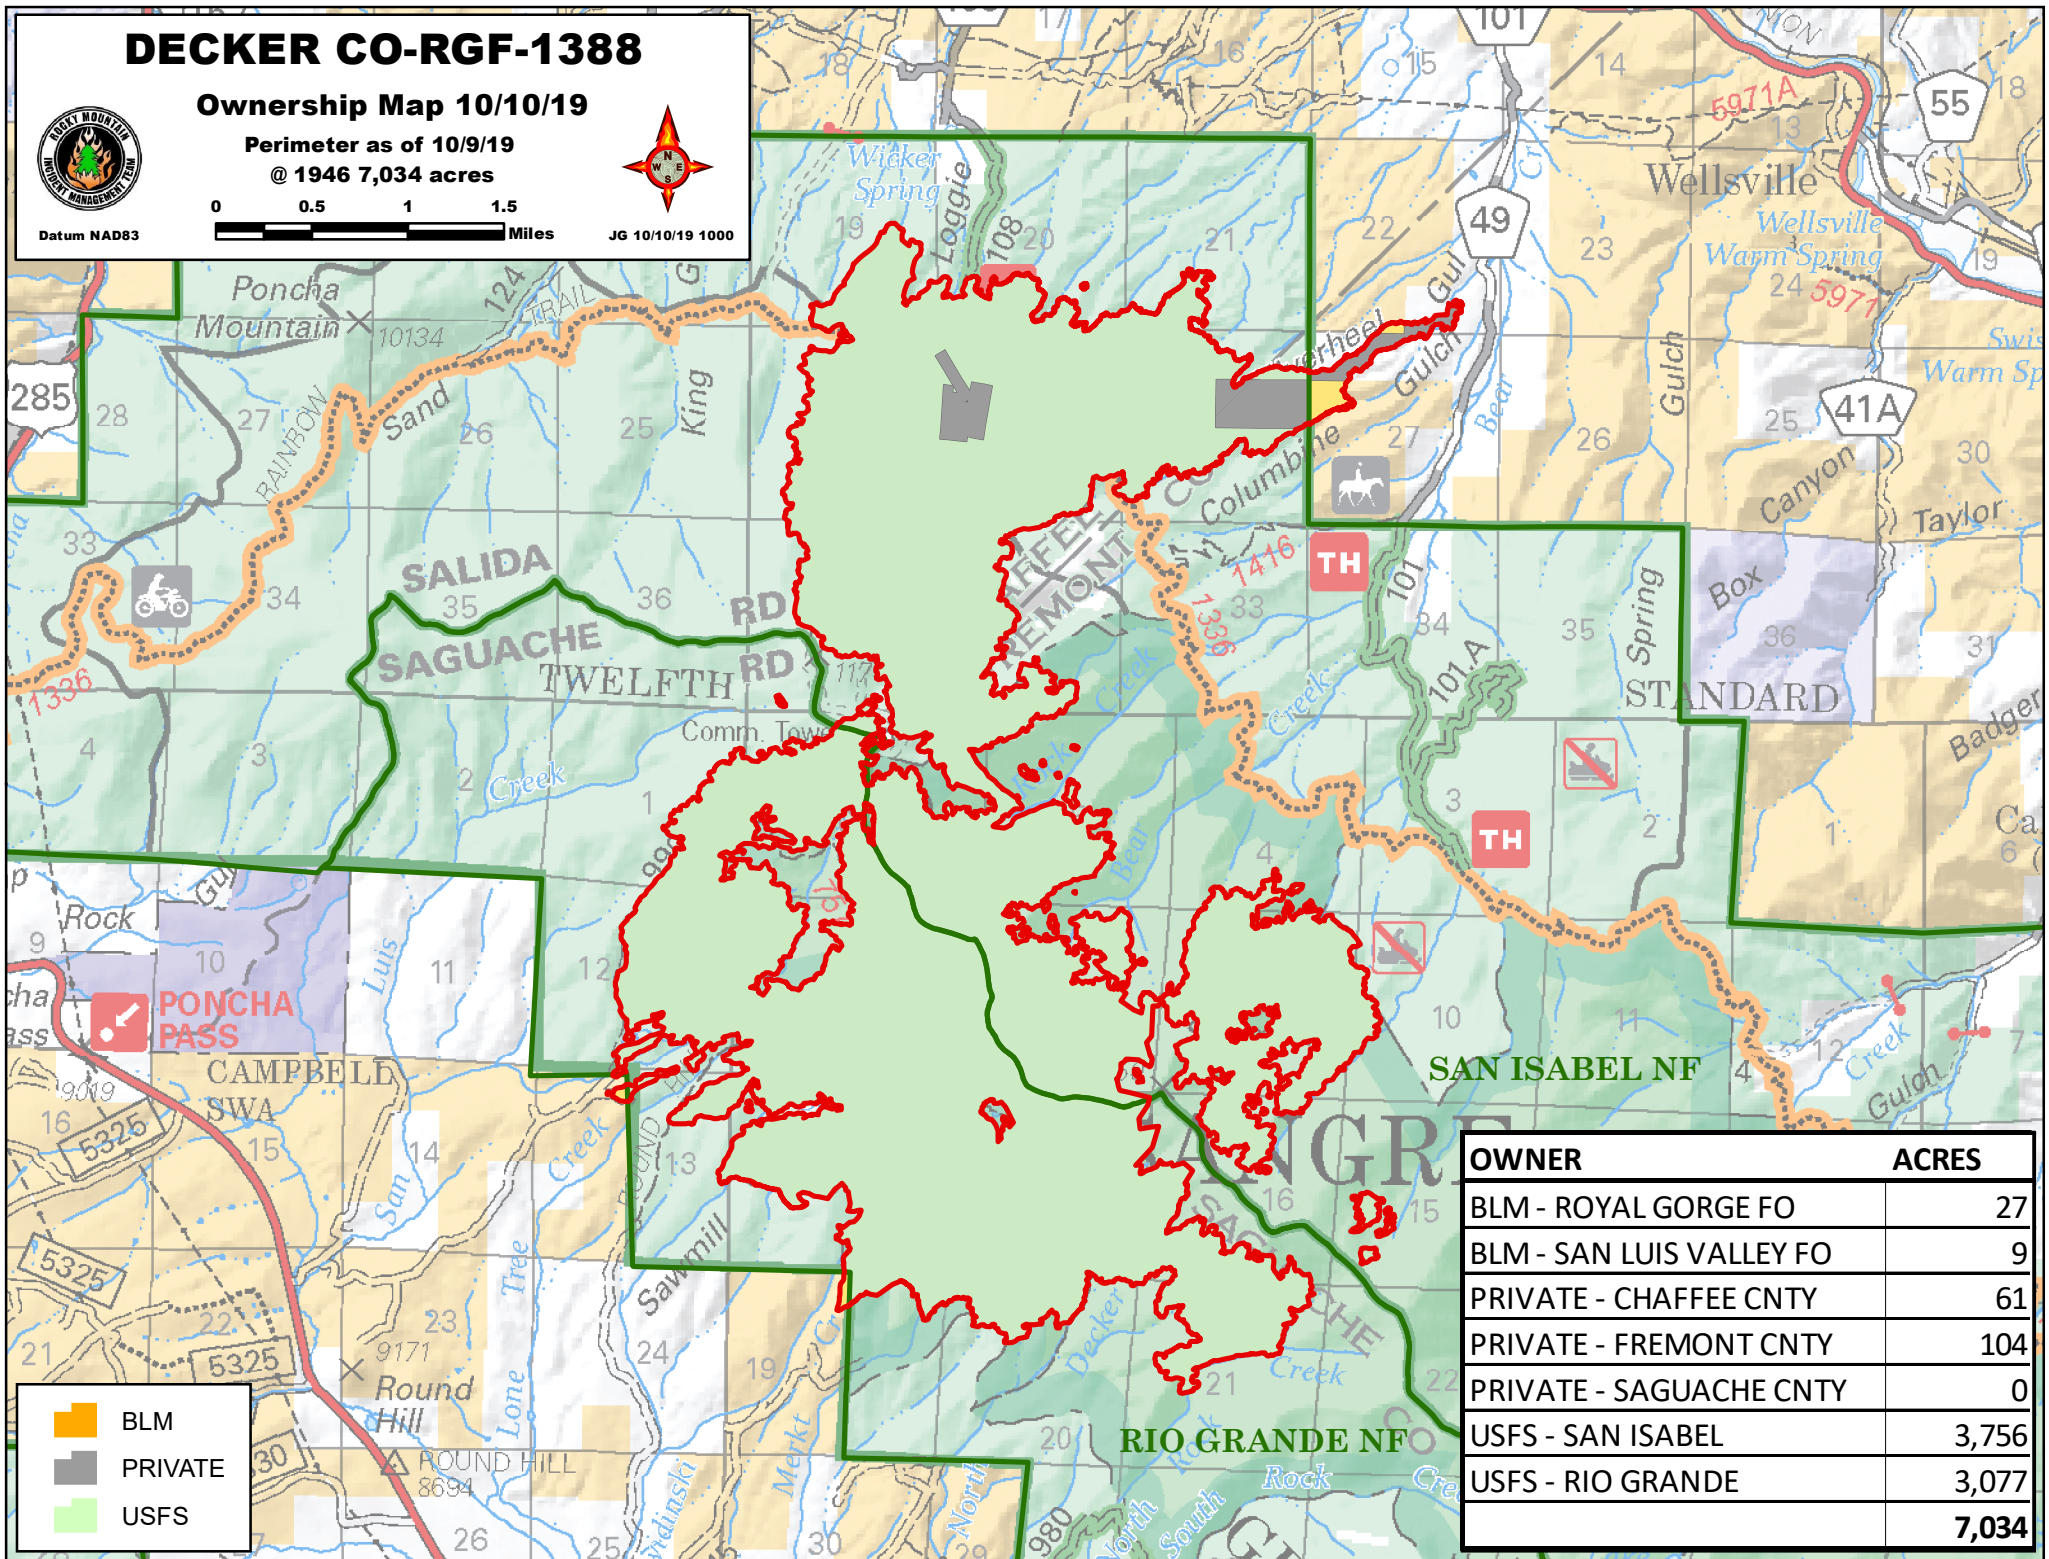

DECKER CO-RGF-1388

Ownership Map 10/10/19

Perimeter as of 10/9/19
@ 1946 7,034 acres

Datum NAD83

JG 10/10/19 1000

	BLM
	PRIVATE
	USFS

OWNER	ACRES
BLM - ROYAL GORGE FO	27
BLM - SAN LUIS VALLEY FO	9
PRIVATE - CHAFFEE CNTY	61
PRIVATE - FREMONT CNTY	104
PRIVATE - SAGUACHE CNTY	0
USFS - SAN ISABEL	3,756
USFS - RIO GRANDE	3,077
	7,034