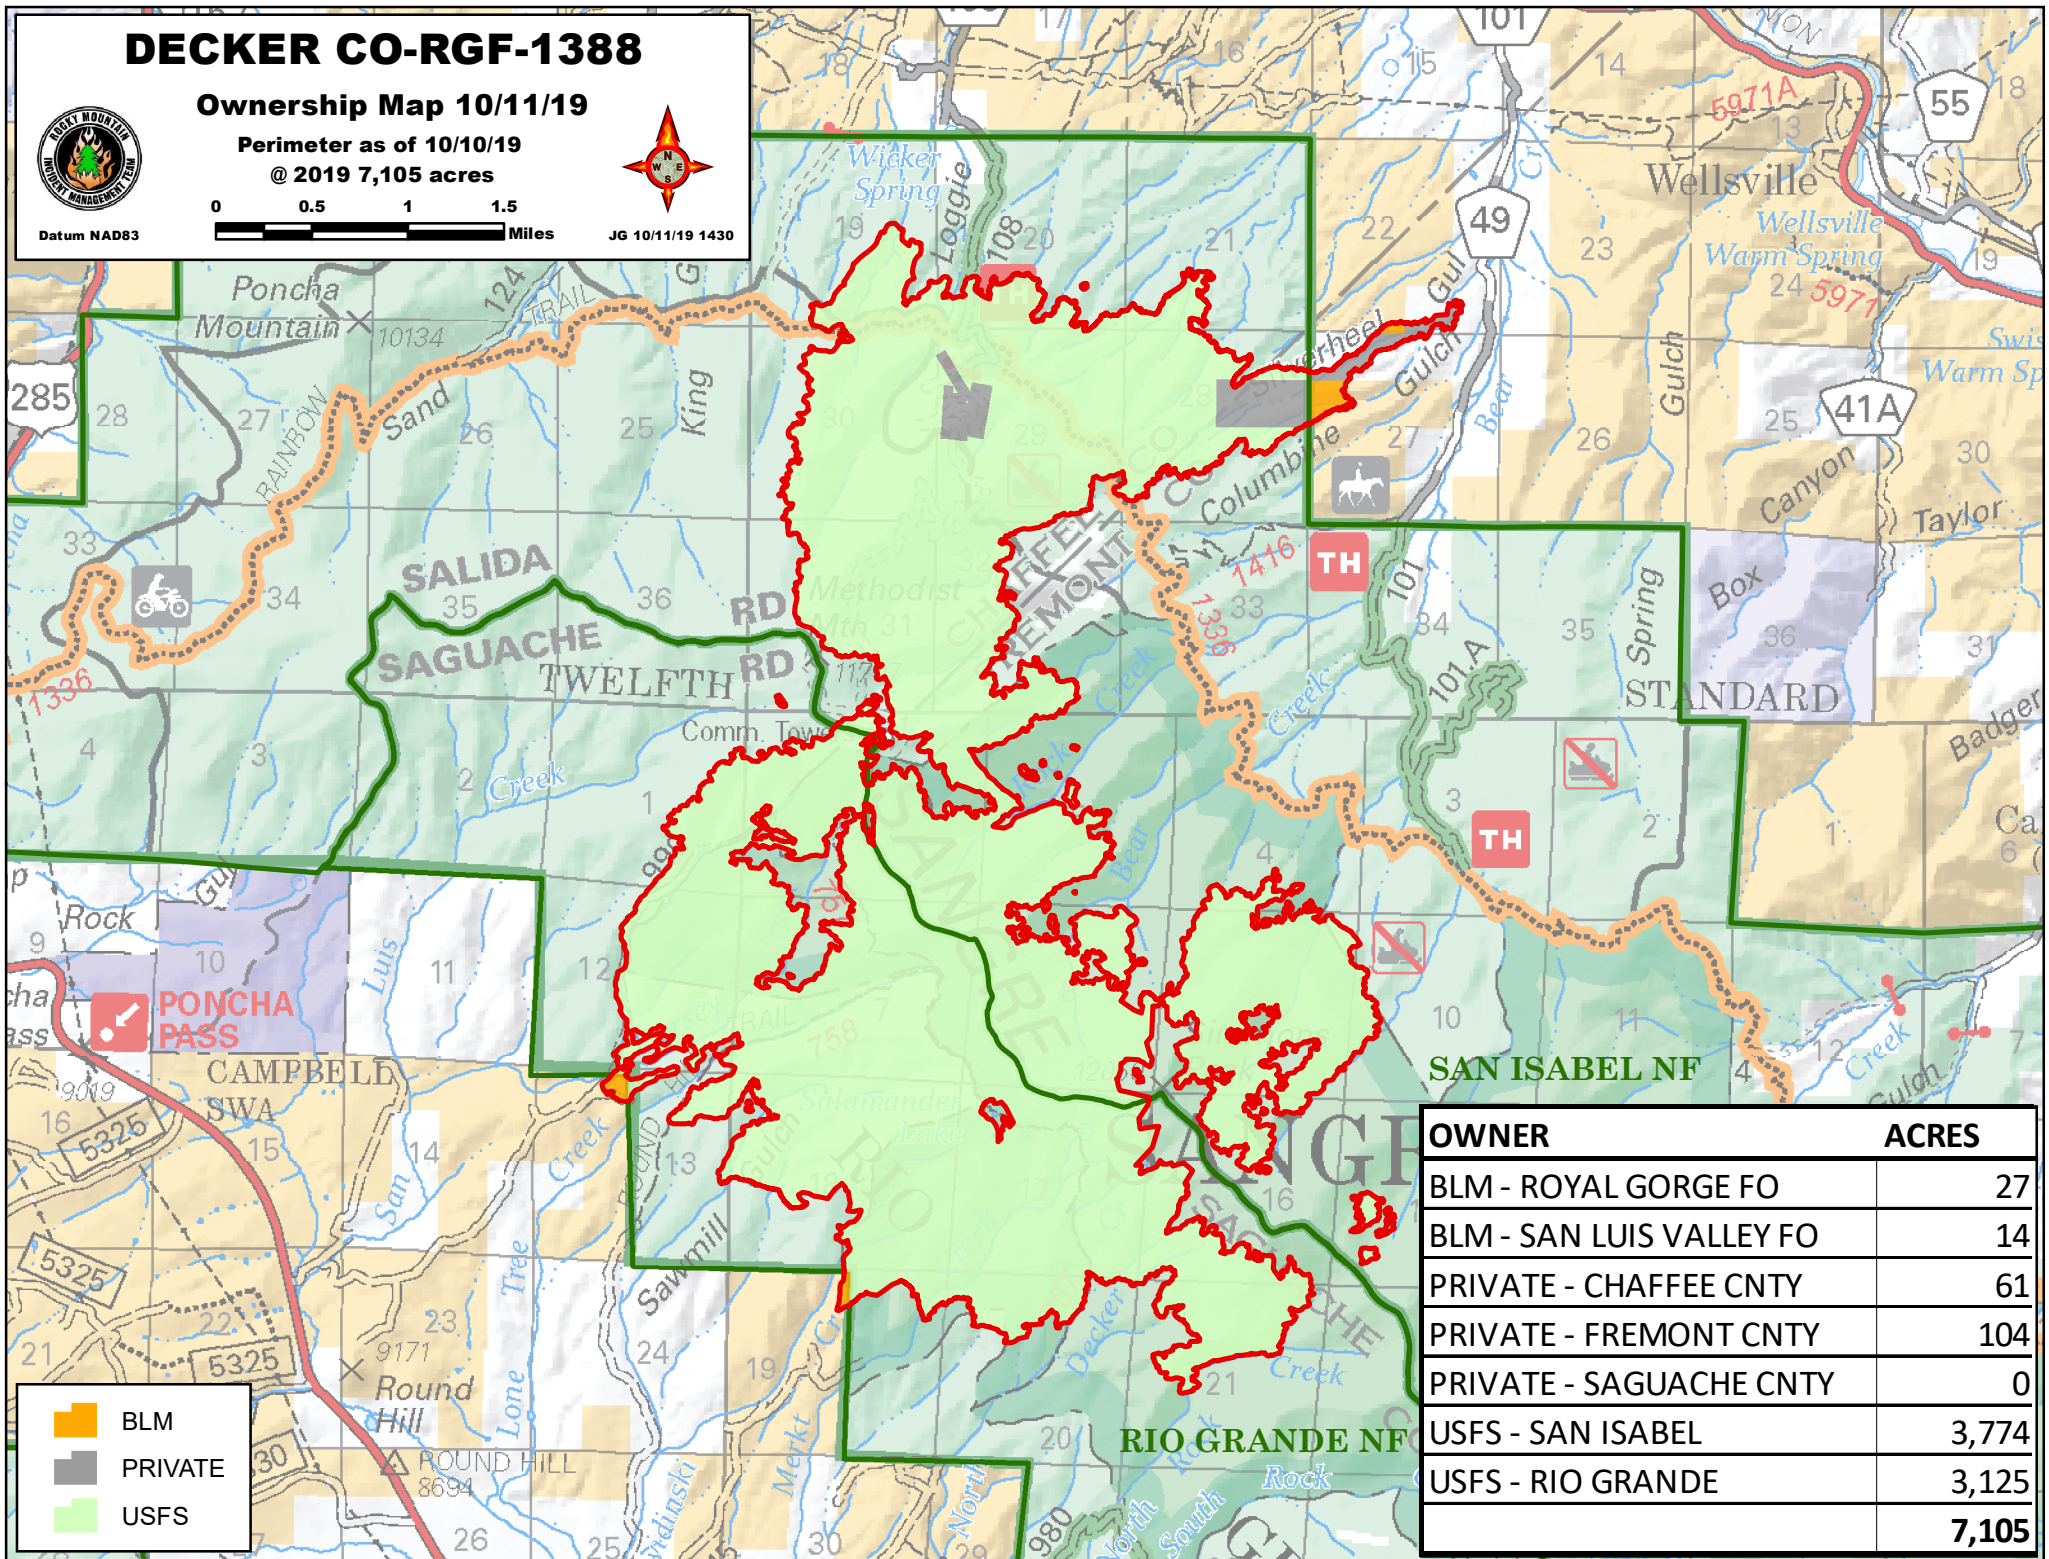

DECKER CO-RGF-1388

Ownership Map 10/11/19

Perimeter as of 10/10/19
@ 2019 7,105 acres

Datum NAD83

JG 10/11/19 1430

BLM

PRIVATE

USFS

OWNER	ACRES
BLM - ROYAL GORGE FO	27
BLM - SAN LUIS VALLEY FO	14
PRIVATE - CHAFFEE CNTY	61
PRIVATE - FREMONT CNTY	104
PRIVATE - SAGUACHE CNTY	0
USFS - SAN ISABEL	3,774
USFS - RIO GRANDE	3,125
	7,105