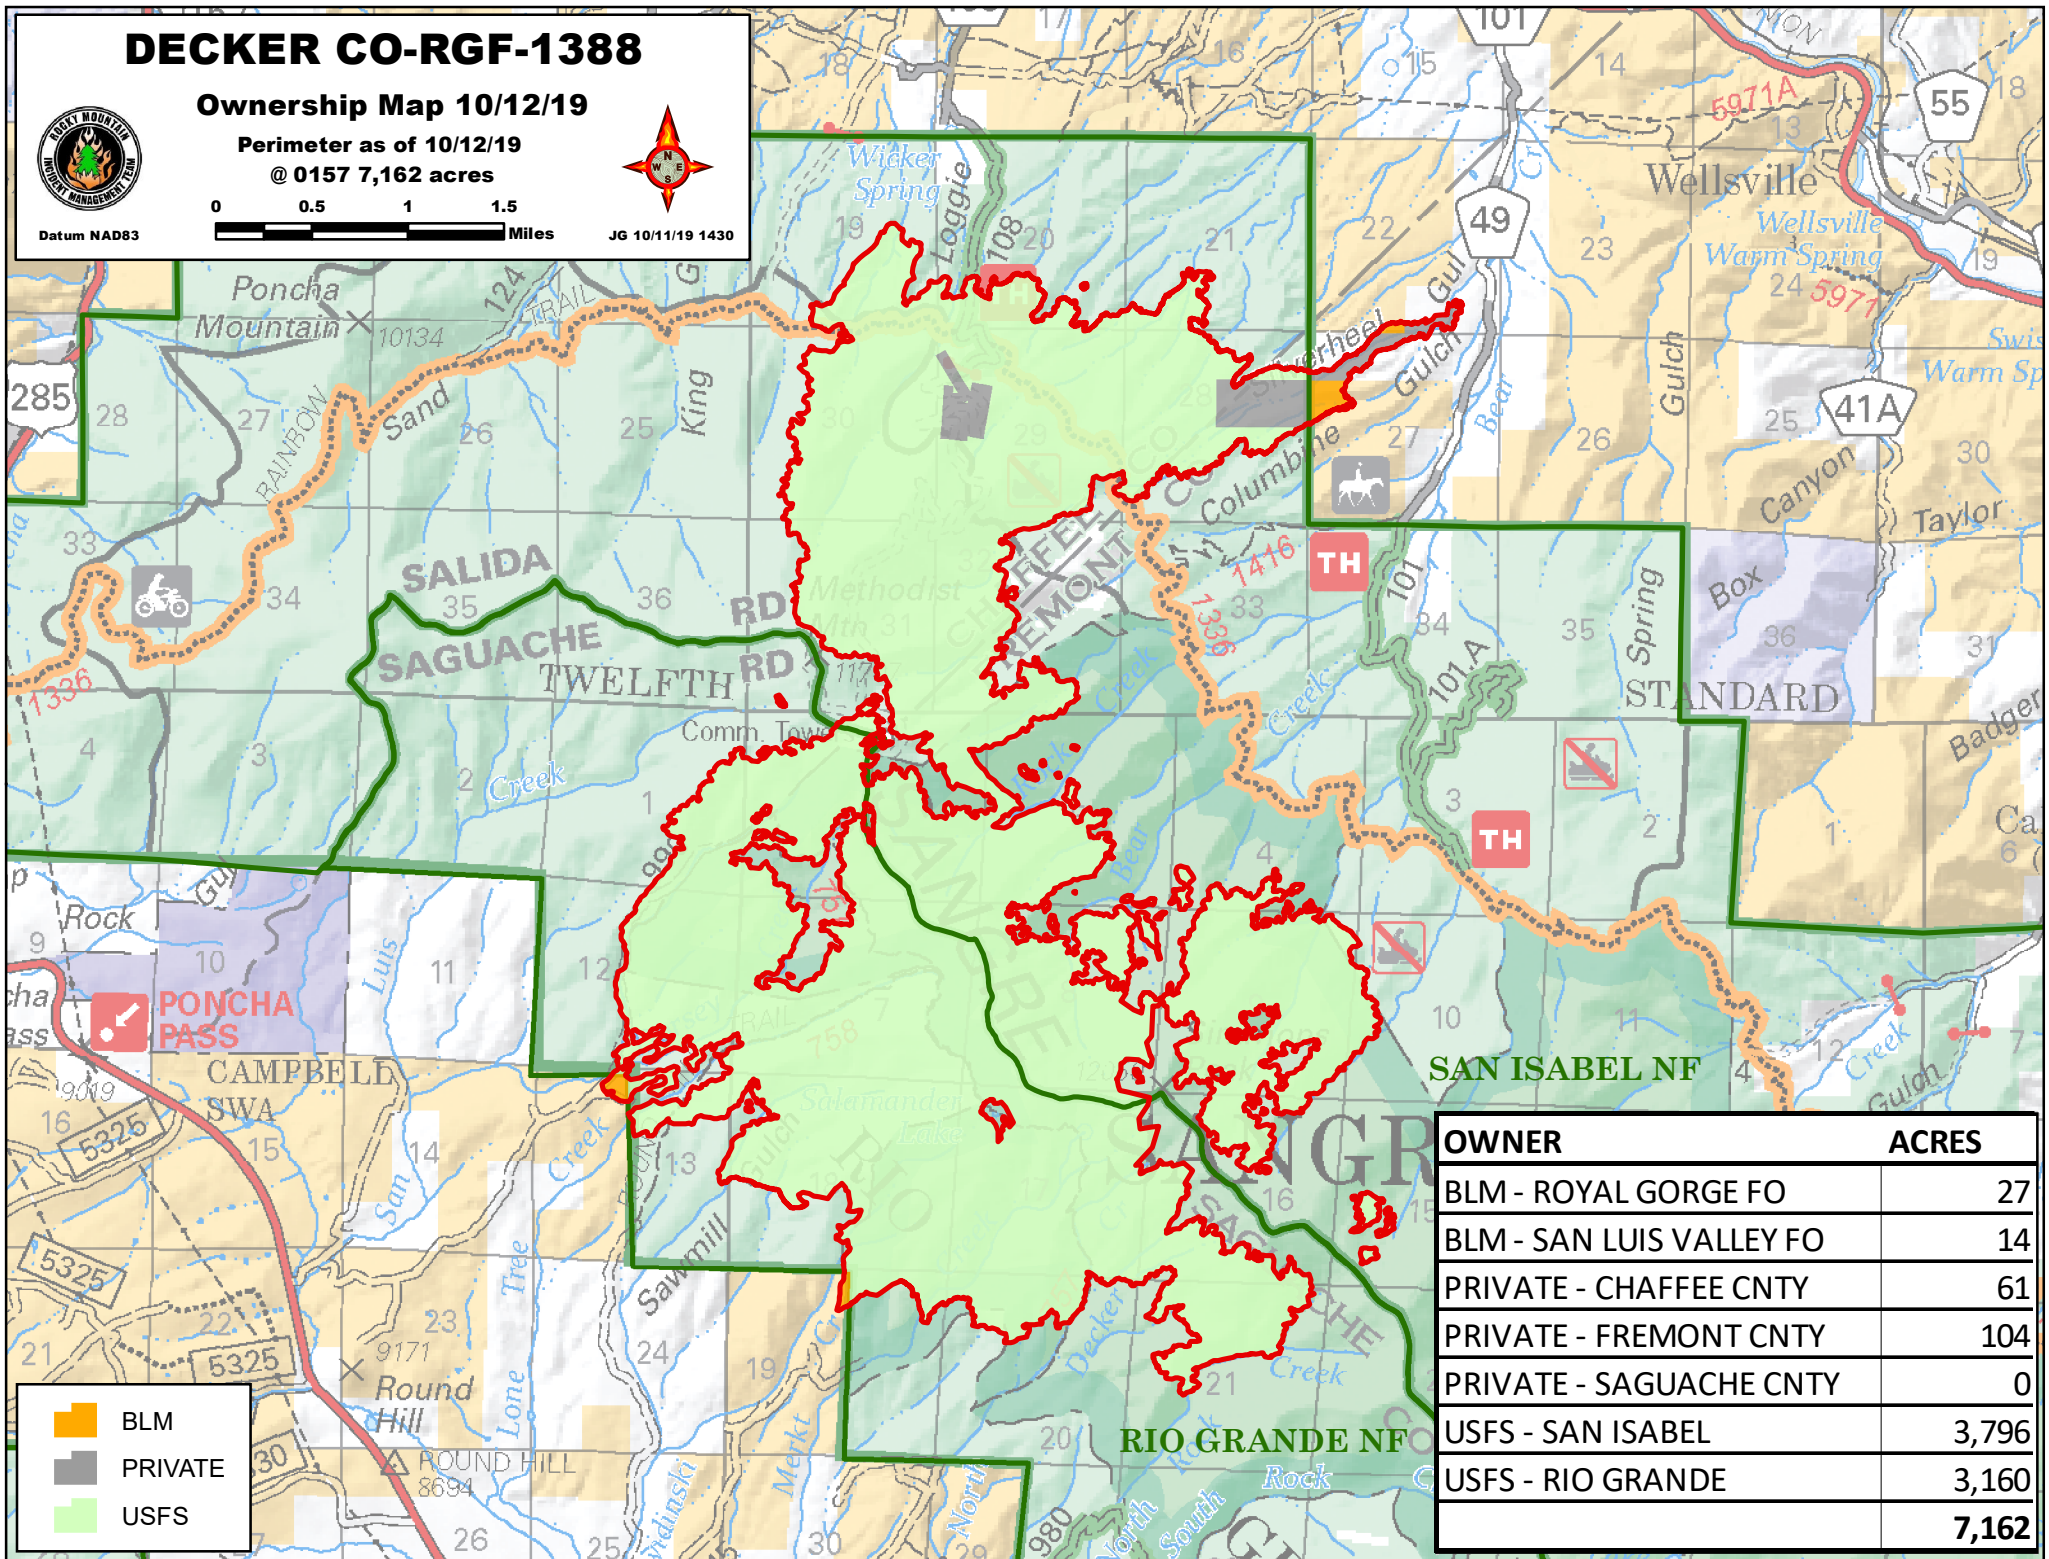

DECKER CO-RGF-1388

Ownership Map 10/12/19

Perimeter as of 10/12/19
@ 0157 7,162 acres

Datum NAD83

JG 10/11/19 1430

OWNER	ACRES
BLM - ROYAL GORGE FO	27
BLM - SAN LUIS VALLEY FO	14
PRIVATE - CHAFFEE CNTY	61
PRIVATE - FREMONT CNTY	104
PRIVATE - SAGUACHE CNTY	0
USFS - SAN ISABEL	3,796
USFS - RIO GRANDE	3,160
	7,162