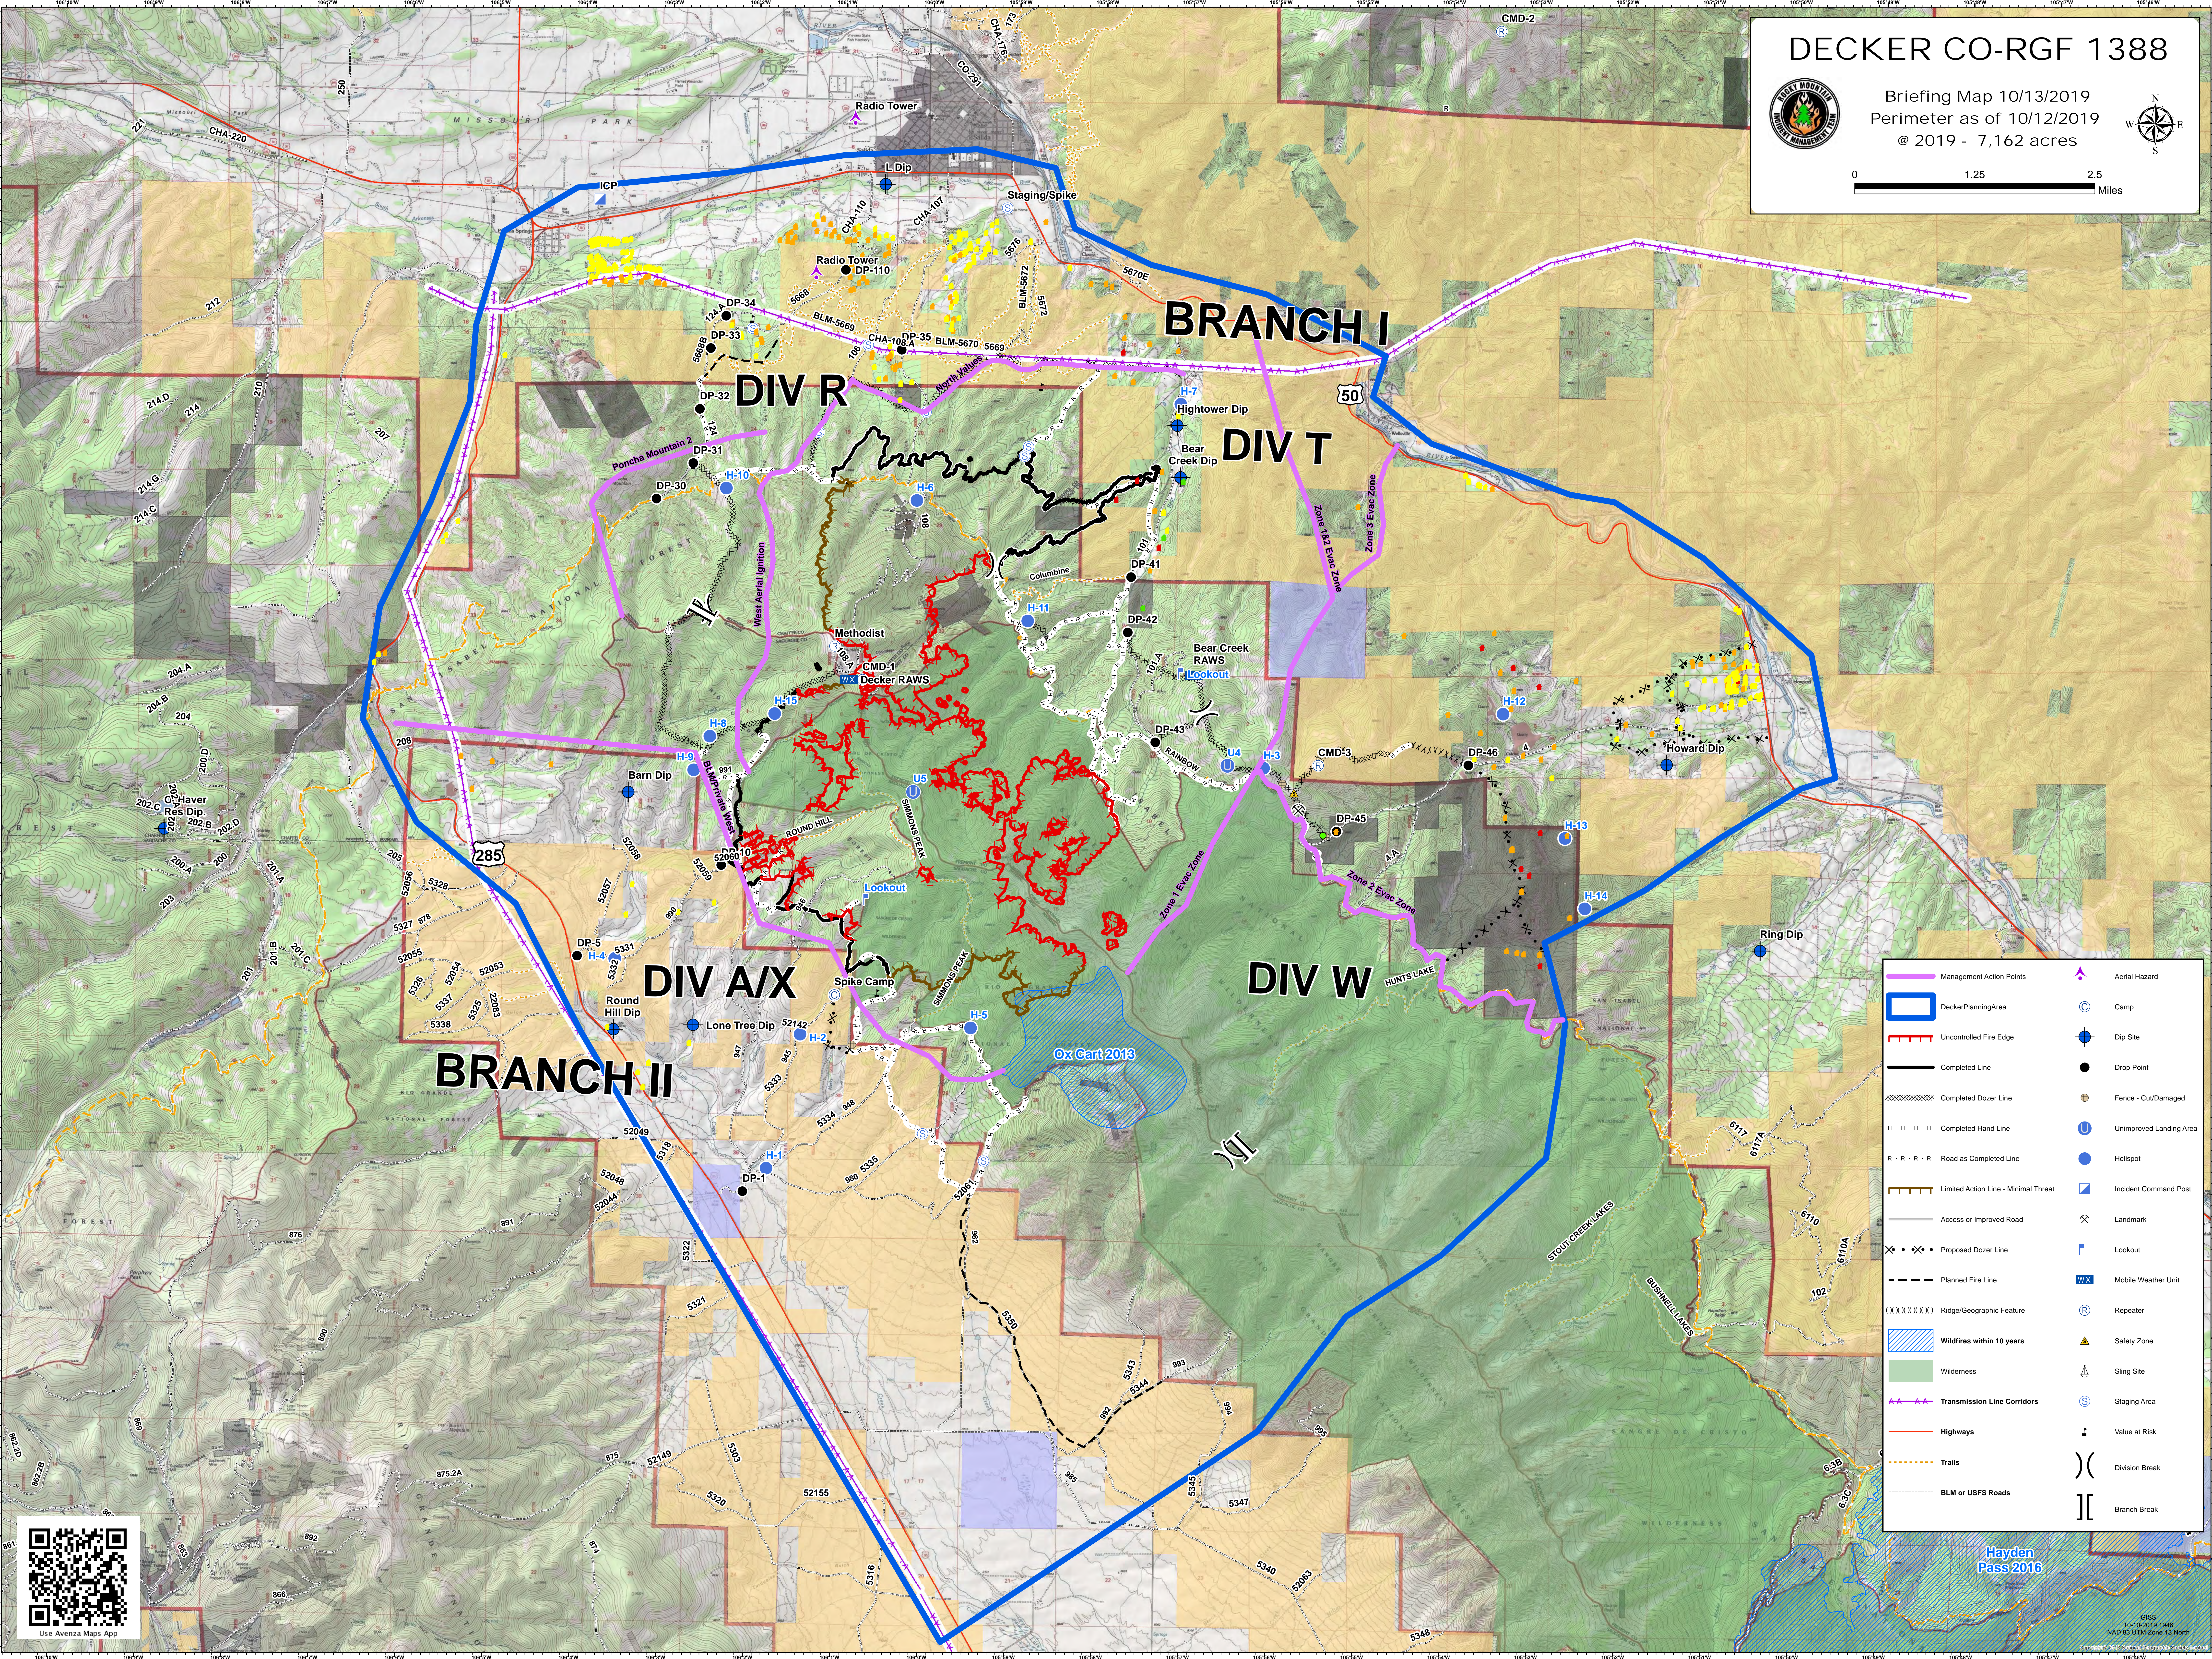

# DECKER CO-RGF 1388

Briefing Map 10/13/2019  
Perimeter as of 10/12/2019  
@ 2019 - 7,162 acres

	Management Action Points		Aerial Hazard
	Decker/Planning Area		Camp
	Uncontrolled Fire Edge		Dip Site
	Completed Line		Drop Point
	Completed Dozer Line		Fence - Cut/Damaged
	Completed Hand Line		Unimproved Landing Area
	Road as Completed Line		Helispot
	Limited Action Line - Minimal Threat		Incident Command Post
	Access or Improved Road		Landmark
	Proposed Dozer Line		Lookout
	Planned Fire Line		Mobile Weather Unit
	Ridge/Geographic Feature		Repeater
	Wildfires within 10 years		Safety Zone
	Wilderness		Sling Site
	Transmission Line Corridors		Staging Area
	Highways		Value at Risk
	Trails		Division Break
	BLM or USFS Roads		Branch Break

Hayden  
Pass 2016