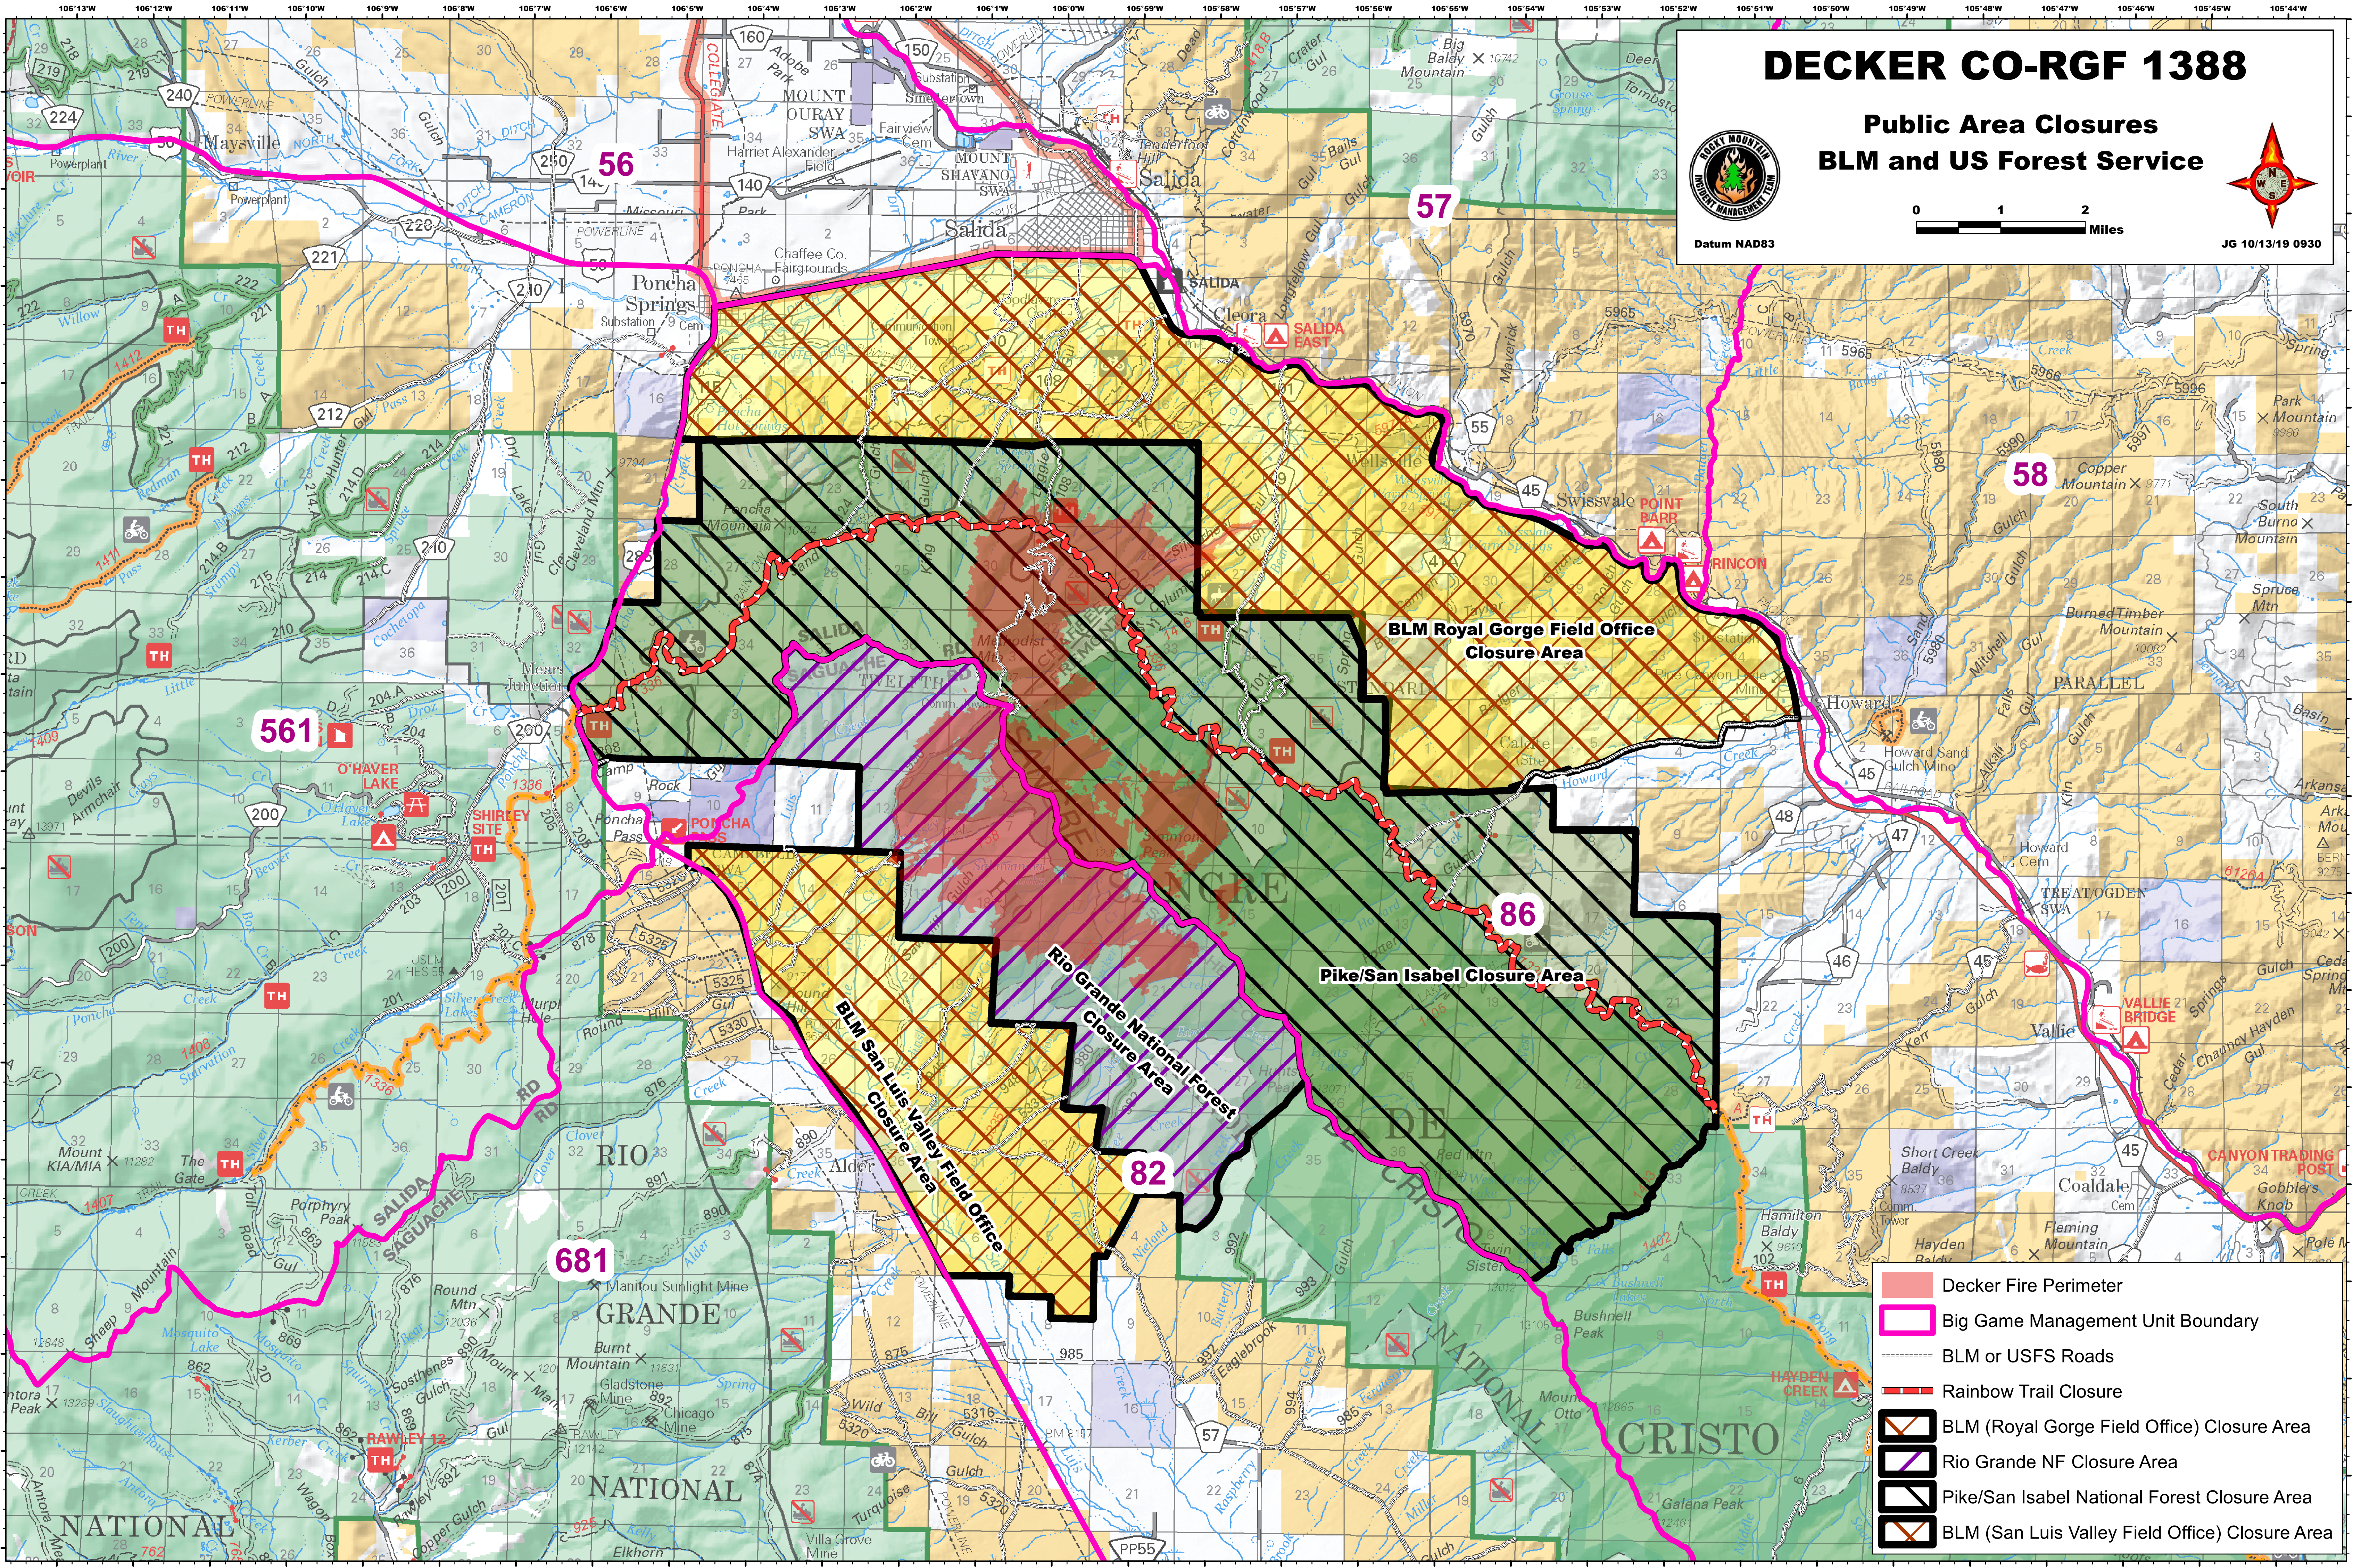

DECKER CO-RGF 1388

Public Area Closures BLM and US Forest Service

Datum NAD83

JG 10/13/19 0930

- Decker Fire Perimeter
- Big Game Management Unit Boundary
- BLM or USFS Roads
- Rainbow Trail Closure
- BLM (Royal Gorge Field Office) Closure Area
- Rio Grande NF Closure Area
- Pike/San Isabel National Forest Closure Area
- BLM (San Luis Valley Field Office) Closure Area