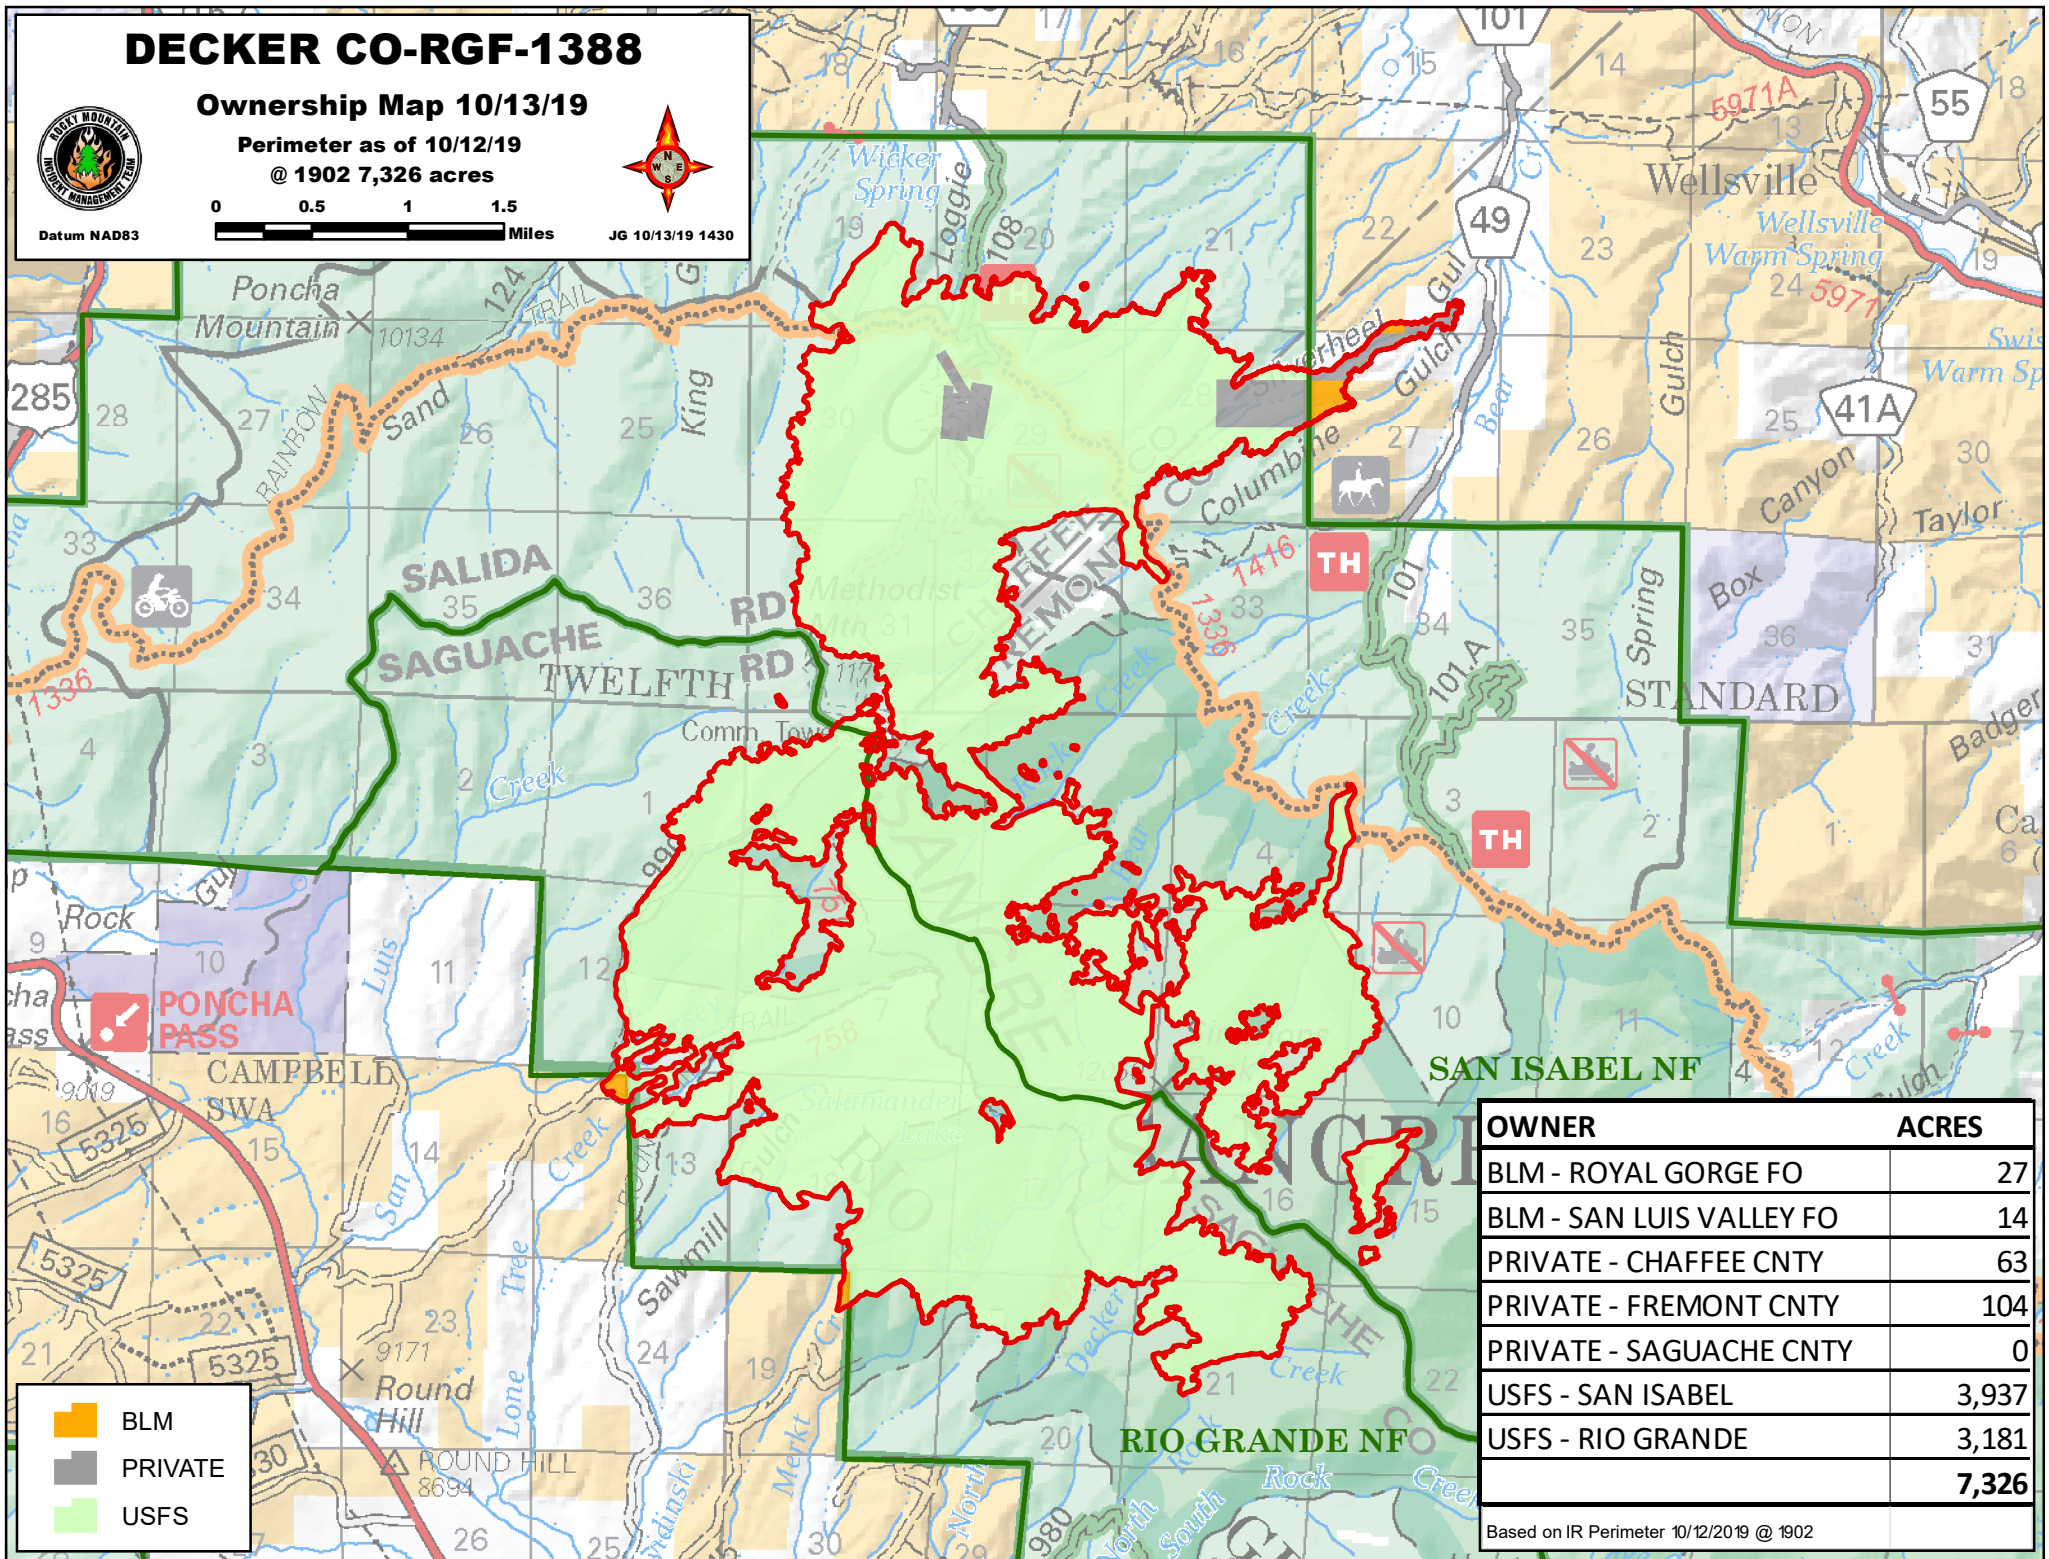

DECKER CO-RGF-1388

Ownership Map 10/13/19

Perimeter as of 10/12/19
@ 1902 7,326 acres

Datum NAD83

JG 10/13/19 1430

- BLM
- PRIVATE
- USFS

OWNER	ACRES
BLM - ROYAL GORGE FO	27
BLM - SAN LUIS VALLEY FO	14
PRIVATE - CHAFFEE CNTY	63
PRIVATE - FREMONT CNTY	104
PRIVATE - SAGUACHE CNTY	0
USFS - SAN ISABEL	3,937
USFS - RIO GRANDE	3,181
	7,326

Based on IR Perimeter 10/12/2019 @ 1902