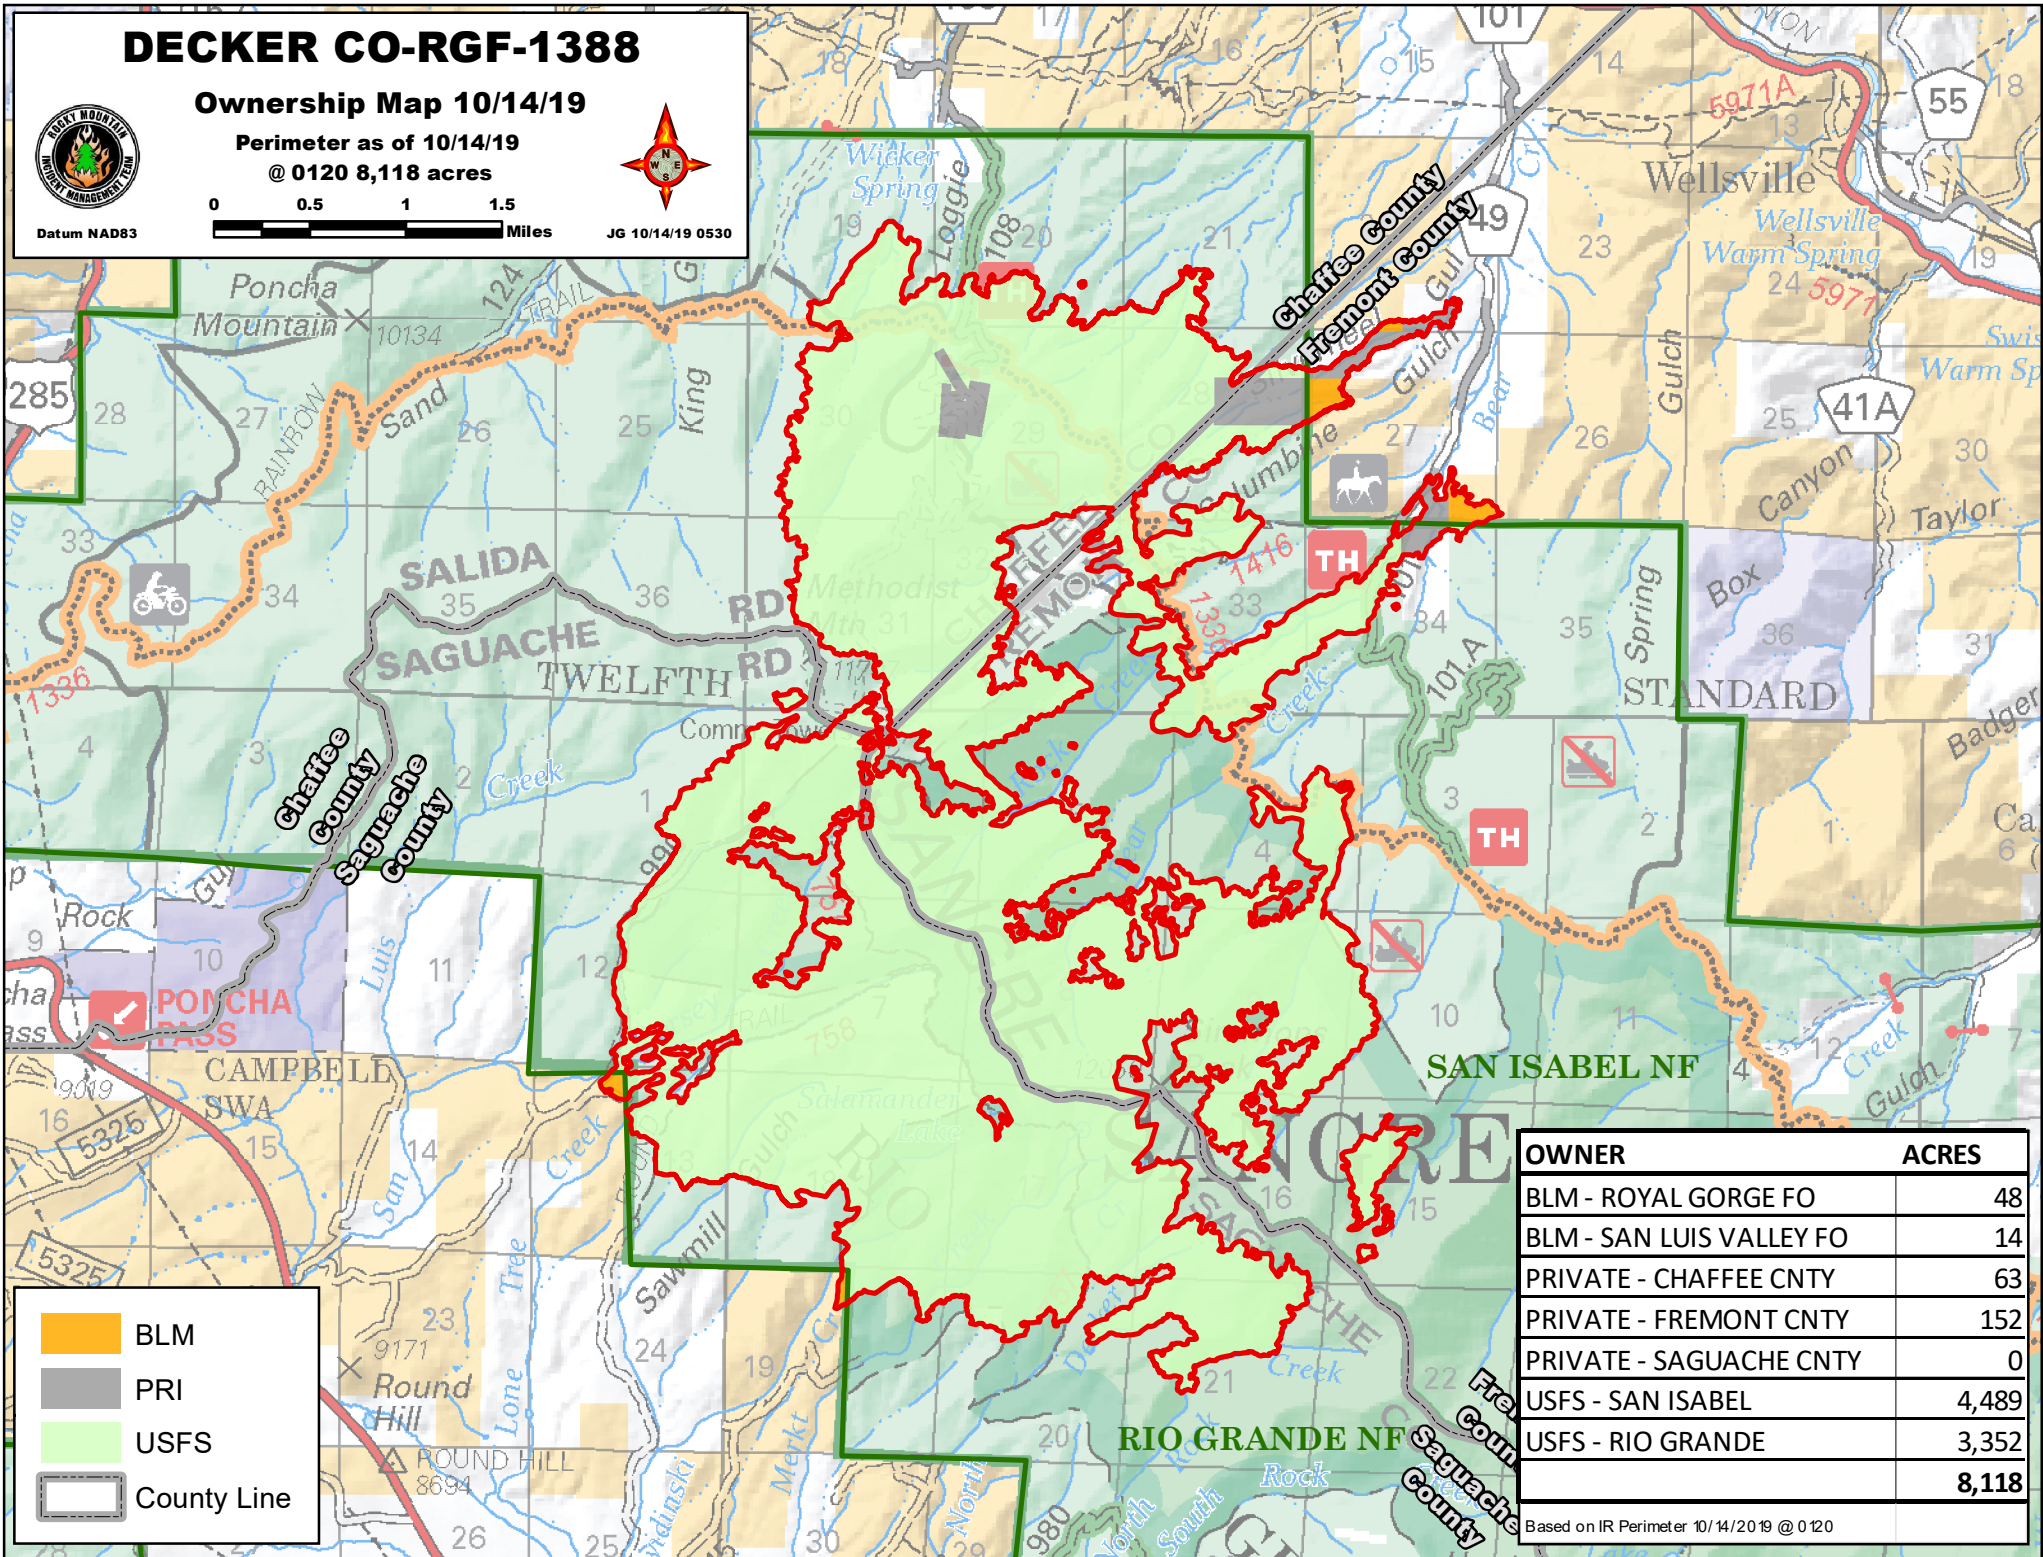

DECKER CO-RGF-1388

Ownership Map 10/14/19

Perimeter as of 10/14/19
@ 0120 8,118 acres

Datum NAD83

JG 10/14/19 0530

- BLM
- PRI
- USFS
- County Line

OWNER	ACRES
BLM - ROYAL GORGE FO	48
BLM - SAN LUIS VALLEY FO	14
PRIVATE - CHAFFEE CNTY	63
PRIVATE - FREMONT CNTY	152
PRIVATE - SAGUACHE CNTY	0
USFS - SAN ISABEL	4,489
USFS - RIO GRANDE	3,352
	8,118

Based on IR Perimeter 10/14/2019 @ 0120