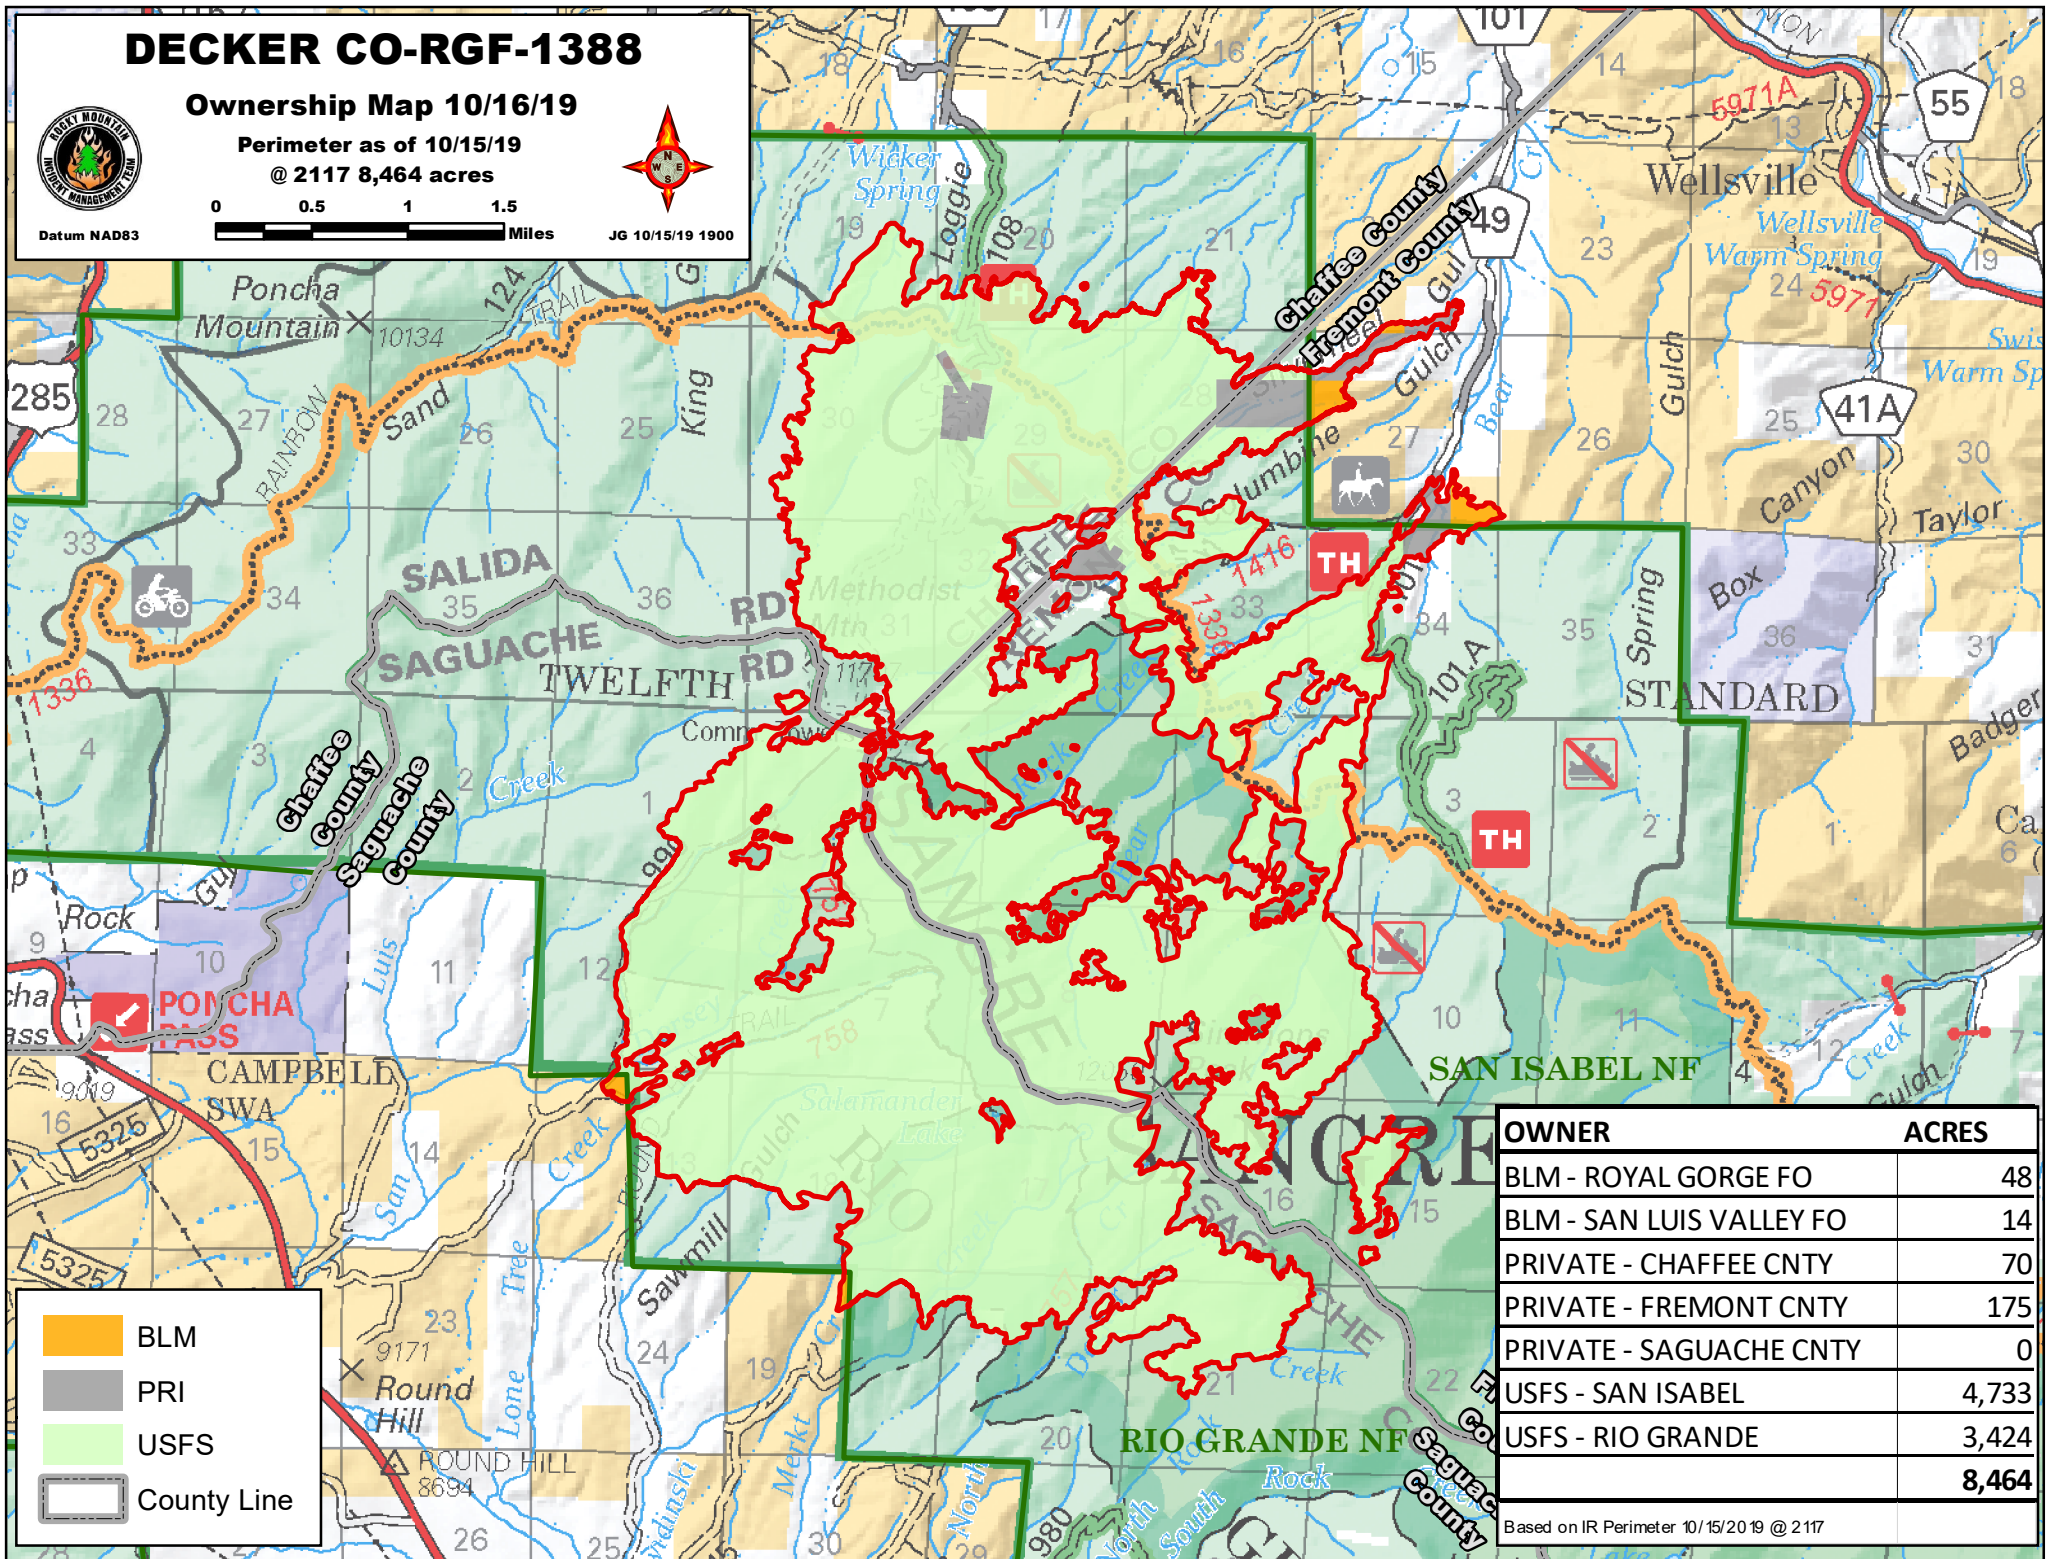

DECKER CO-RGF-1388

Ownership Map 10/16/19

Perimeter as of 10/15/19
@ 2117 8,464 acres

Datum NAD83

JG 10/15/19 1900

- BLM
- PRI
- USFS
- County Line

OWNER	ACRES
BLM - ROYAL GORGE FO	48
BLM - SAN LUIS VALLEY FO	14
PRIVATE - CHAFFEE CNTY	70
PRIVATE - FREMONT CNTY	175
PRIVATE - SAGUACHE CNTY	0
USFS - SAN ISABEL	4,733
USFS - RIO GRANDE	3,424
	8,464

Based on IR Perimeter 10/15/2019 @ 2117