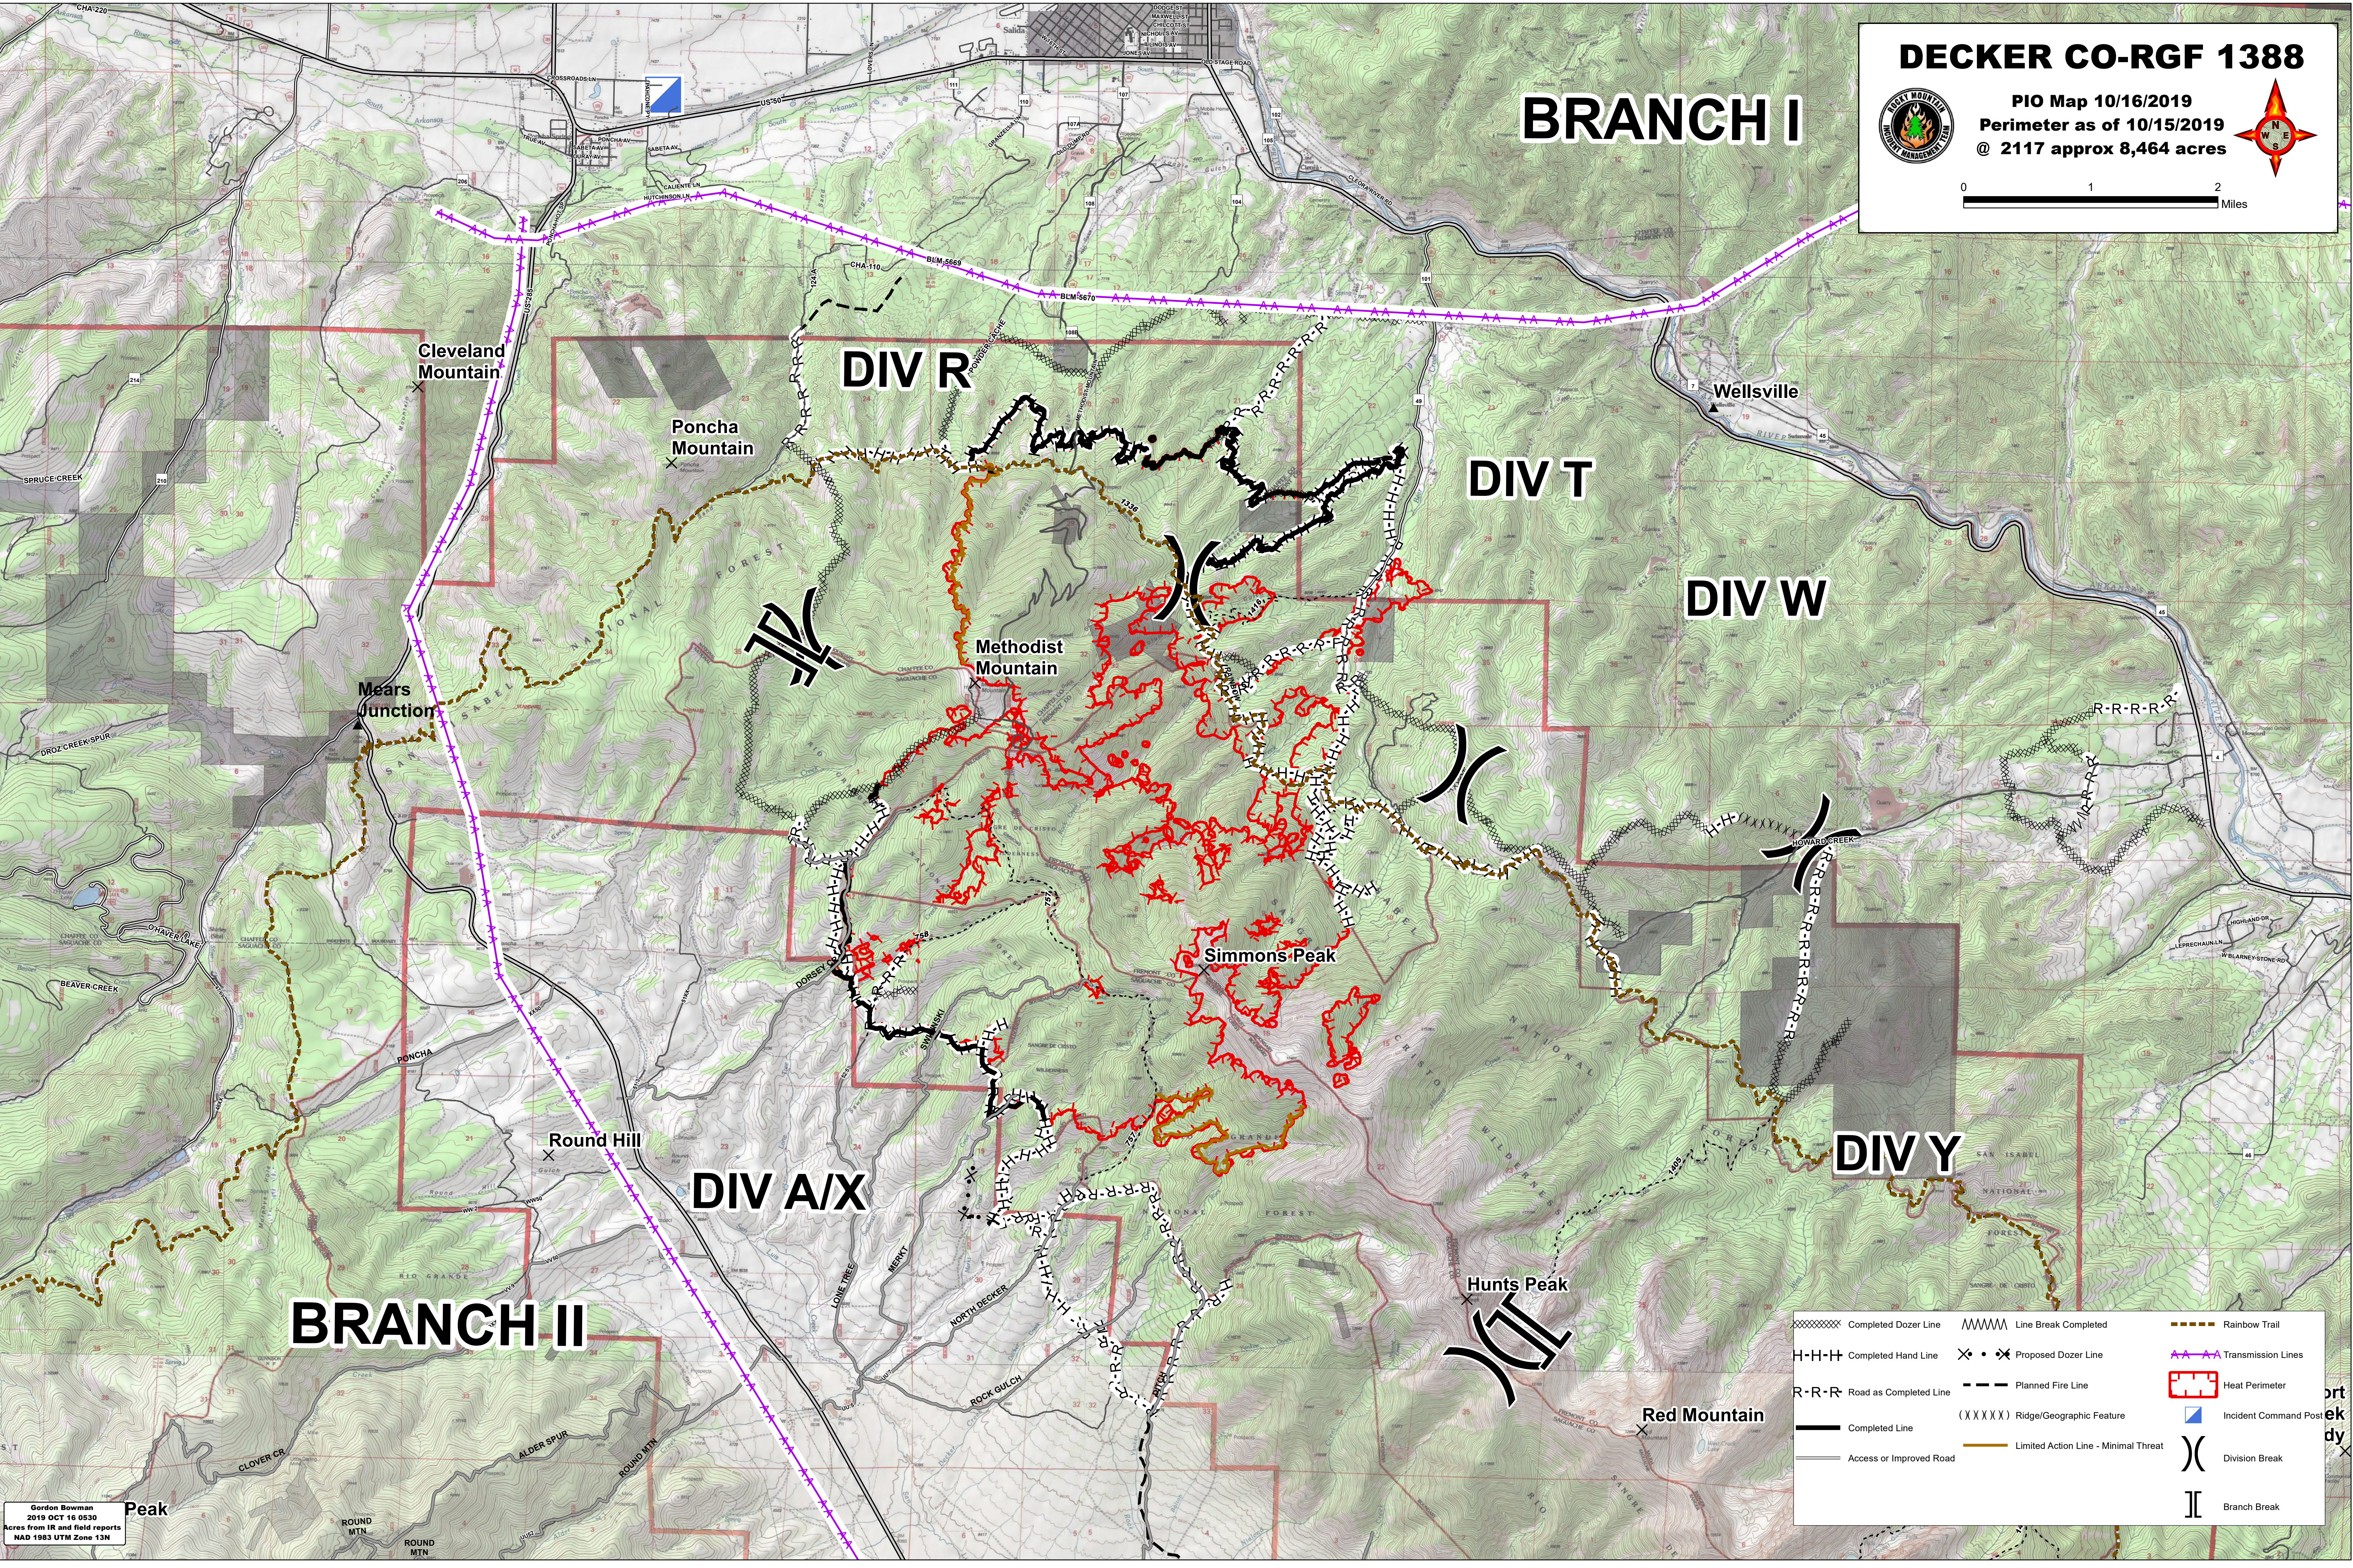

DECKER CO-RGF 1388

PIO Map 10/16/2019
Perimeter as of 10/15/2019
@ 2117 approx 8,464 acres

BRANCH I

BRANCH II

Gordon Bowman
2019 OCT 16 0530
Acres from IR and field reports
NAD 1983 UTM Zone 13N