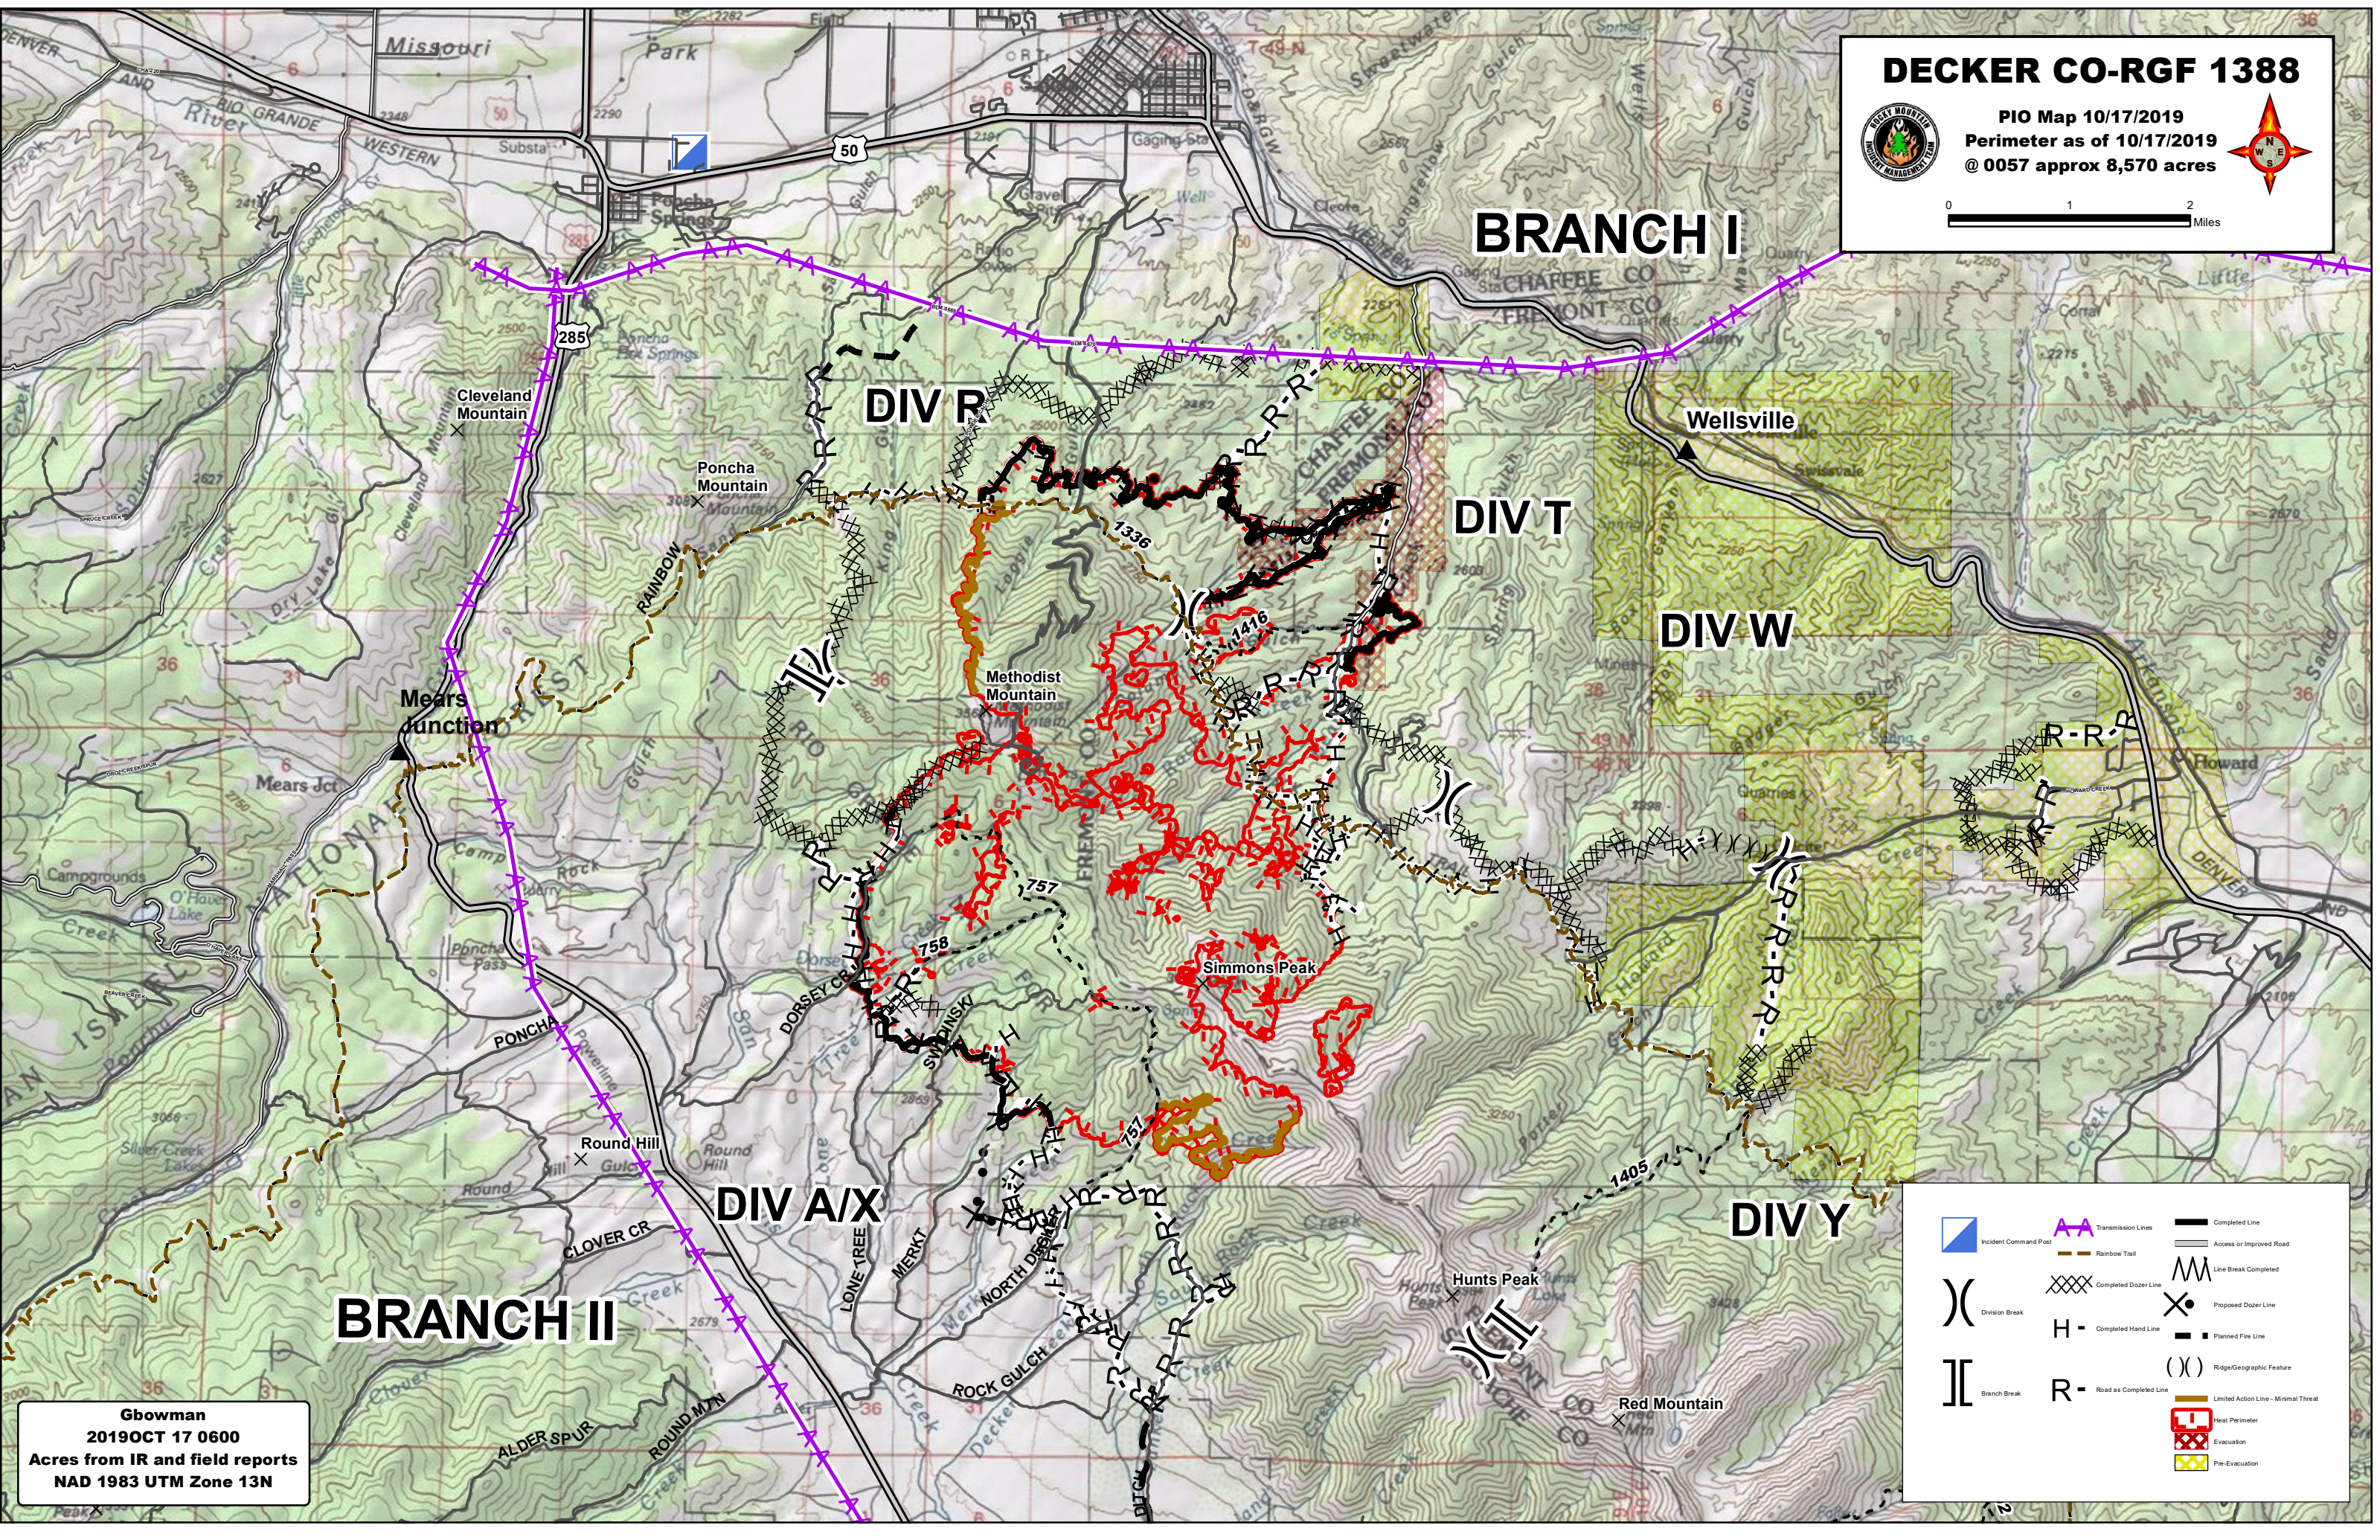

DECKER CO-RGF 1388

PIO Map 10/17/2019
 Perimeter as of 10/17/2019
 @ 0057 approx 8,570 acres

Gbowman
 2019OCT 17 0600
 Acres from IR and field reports
 NAD 1983 UTM Zone 13N
