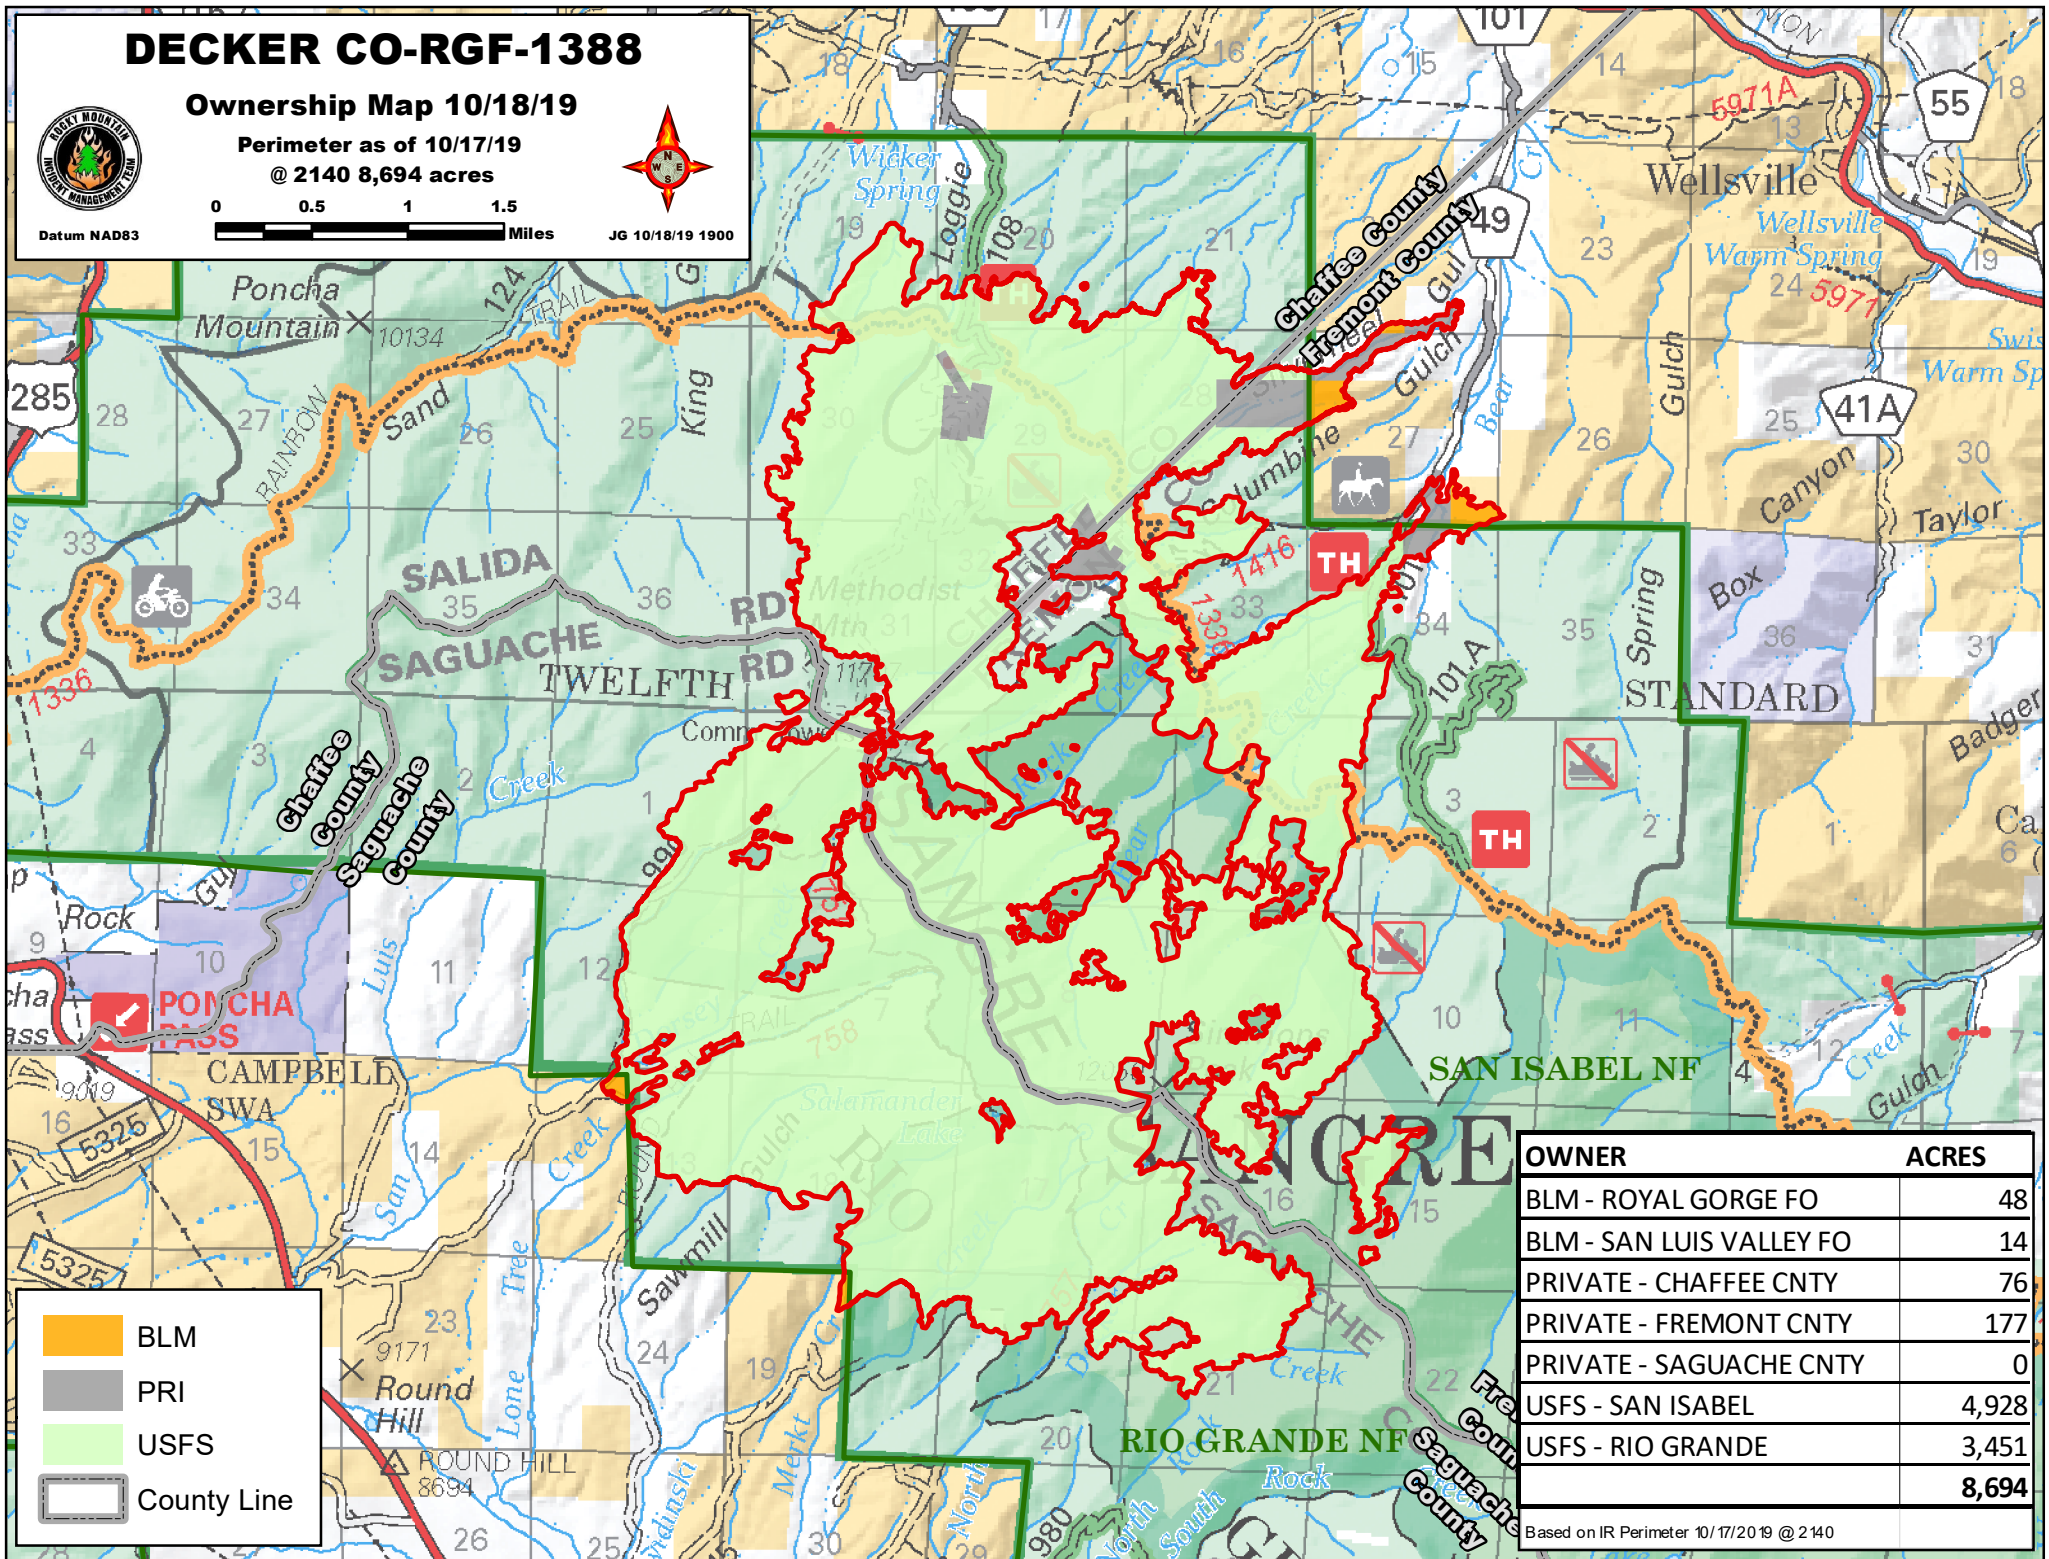

DECKER CO-RGF-1388

Ownership Map 10/18/19

Perimeter as of 10/17/19
@ 2140 8,694 acres

Datum NAD83

JG 10/18/19 1900

- BLM
- PRI
- USFS
- County Line

OWNER	ACRES
BLM - ROYAL GORGE FO	48
BLM - SAN LUIS VALLEY FO	14
PRIVATE - CHAFFEE CNTY	76
PRIVATE - FREMONT CNTY	177
PRIVATE - SAGUACHE CNTY	0
USFS - SAN ISABEL	4,928
USFS - RIO GRANDE	3,451
	8,694

Based on IR Perimeter 10/17/2019 @ 2140