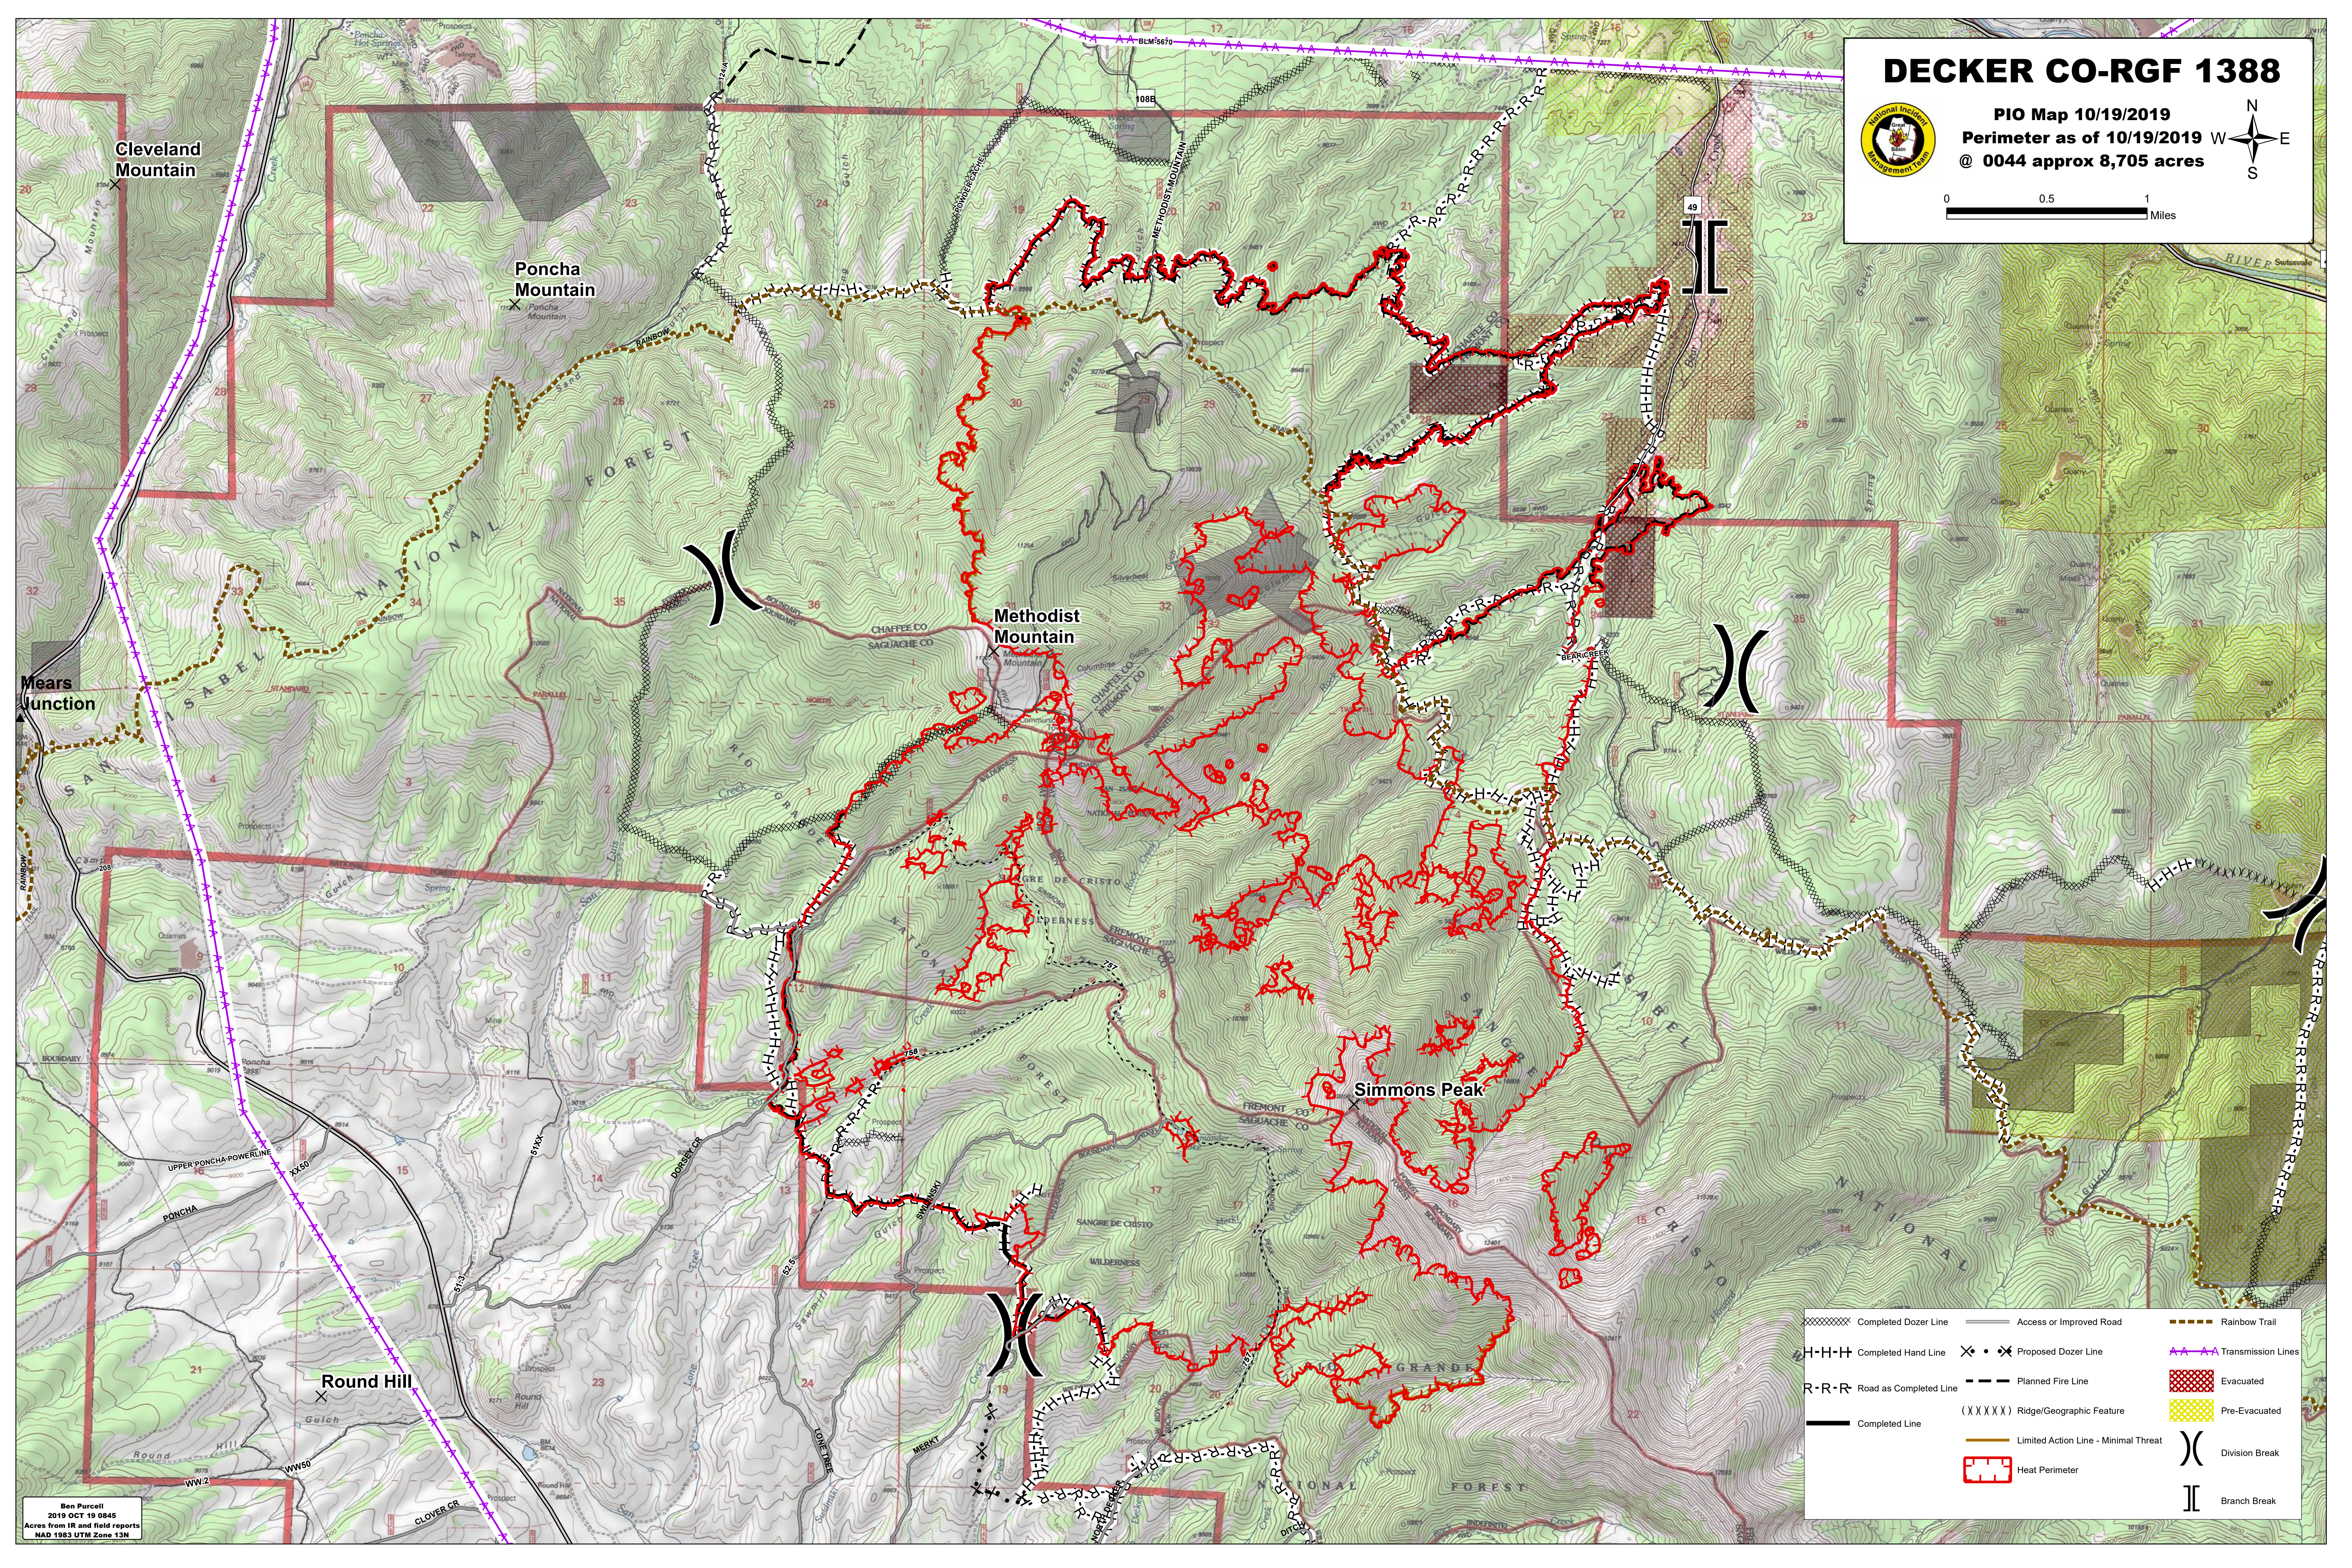

# DECKER CO-RGF 1388

PIO Map 10/19/2019  
Perimeter as of 10/19/2019  
@ 0044 approx 8,705 acres

Ben Purcell  
2019 OCT 19 0845  
Acres from IR and field reports  
NAD 1983 UTM Zone 13N