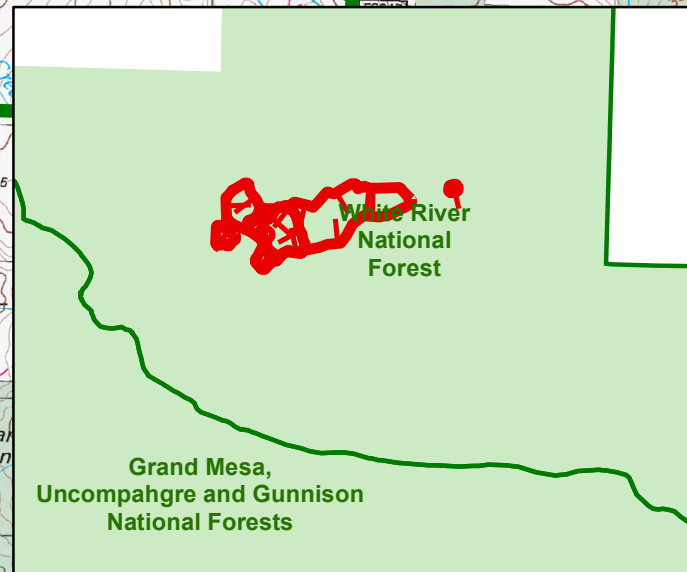

# Public Information Map

Middle Mamm Fire  
CO-WRF-000161  
08/24/2019

Appx 113 acres  
As of 08/24/2019 @ 1031 hrs

0 0.5 1  
Miles

-  Uncontrolled Fire Edge
-  Forest Boundaries

M. Jerez  
Production 08/24/2019, 1207 hrs  
Acres from IR and field reports  
UTM 11N NAD 1983