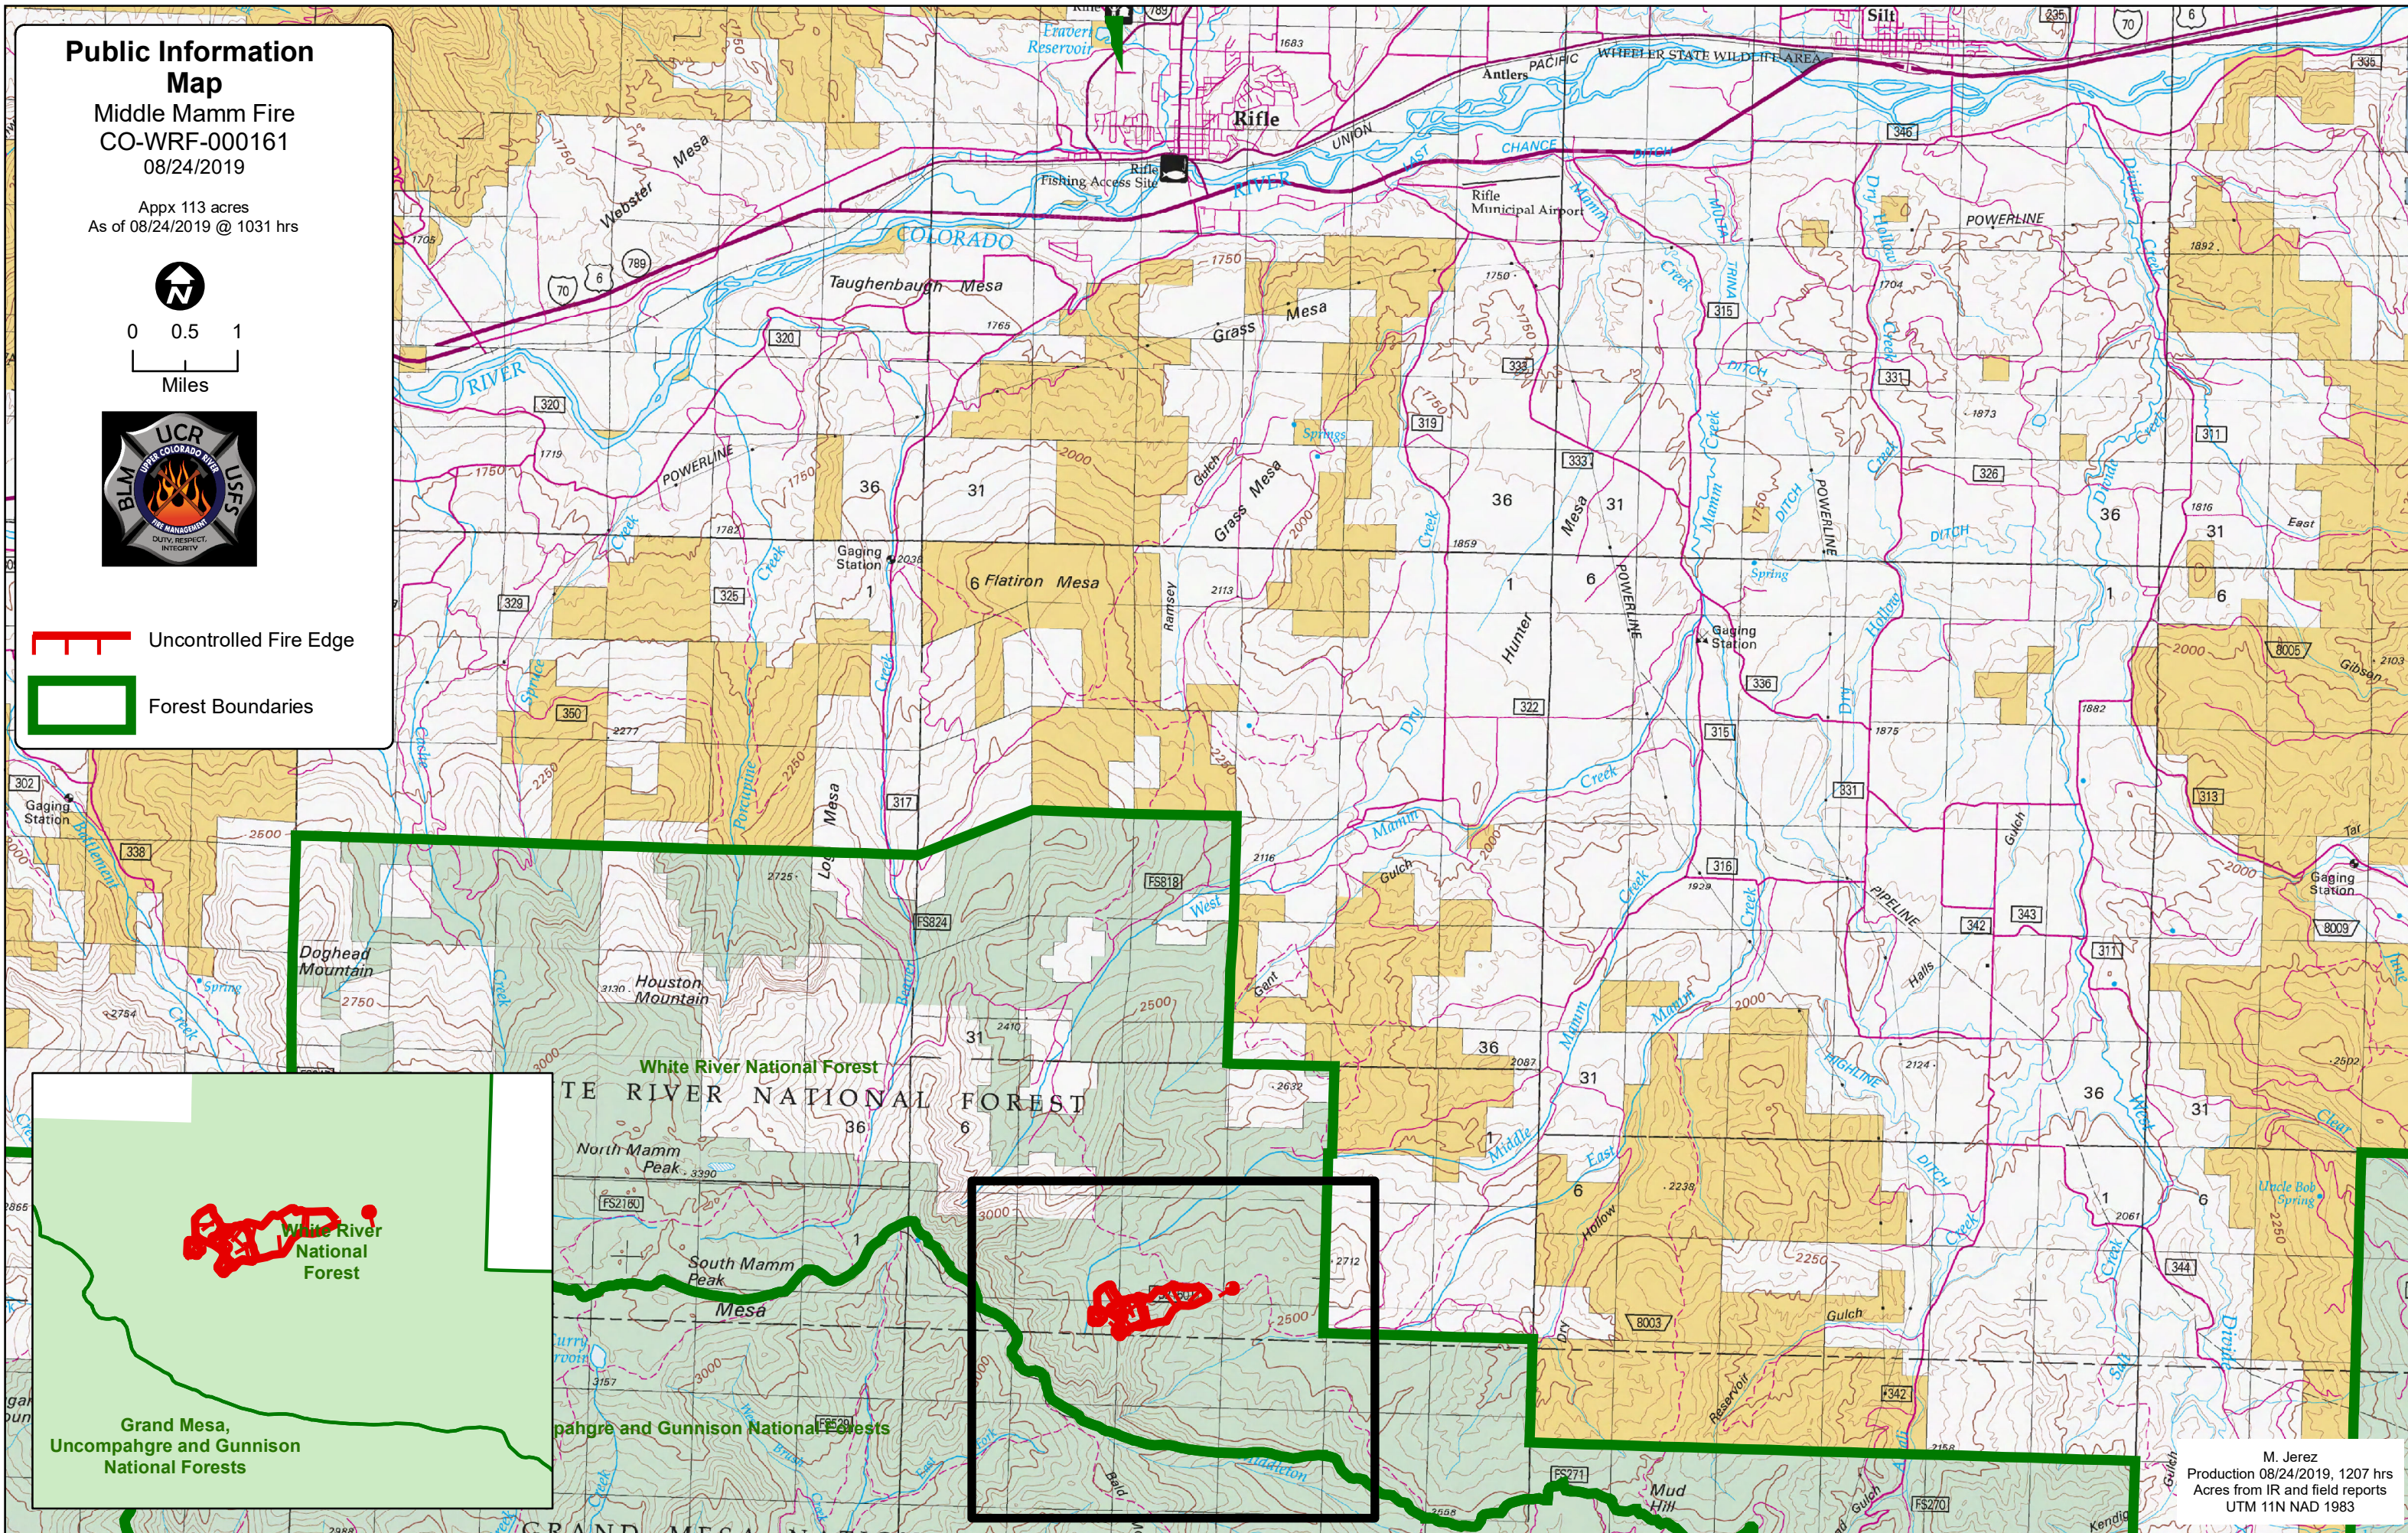

# Public Information Map

Middle Mamm Fire  
CO-WRF-000161  
08/24/2019

Appx 113 acres  
As of 08/24/2019 @ 1031 hrs

0 0.5 1  
Miles

-  Uncontrolled Fire Edge
-  Forest Boundaries

M. Jerez  
Production 08/24/2019, 1207 hrs  
Acres from IR and field reports  
UTM 11N NAD 1983