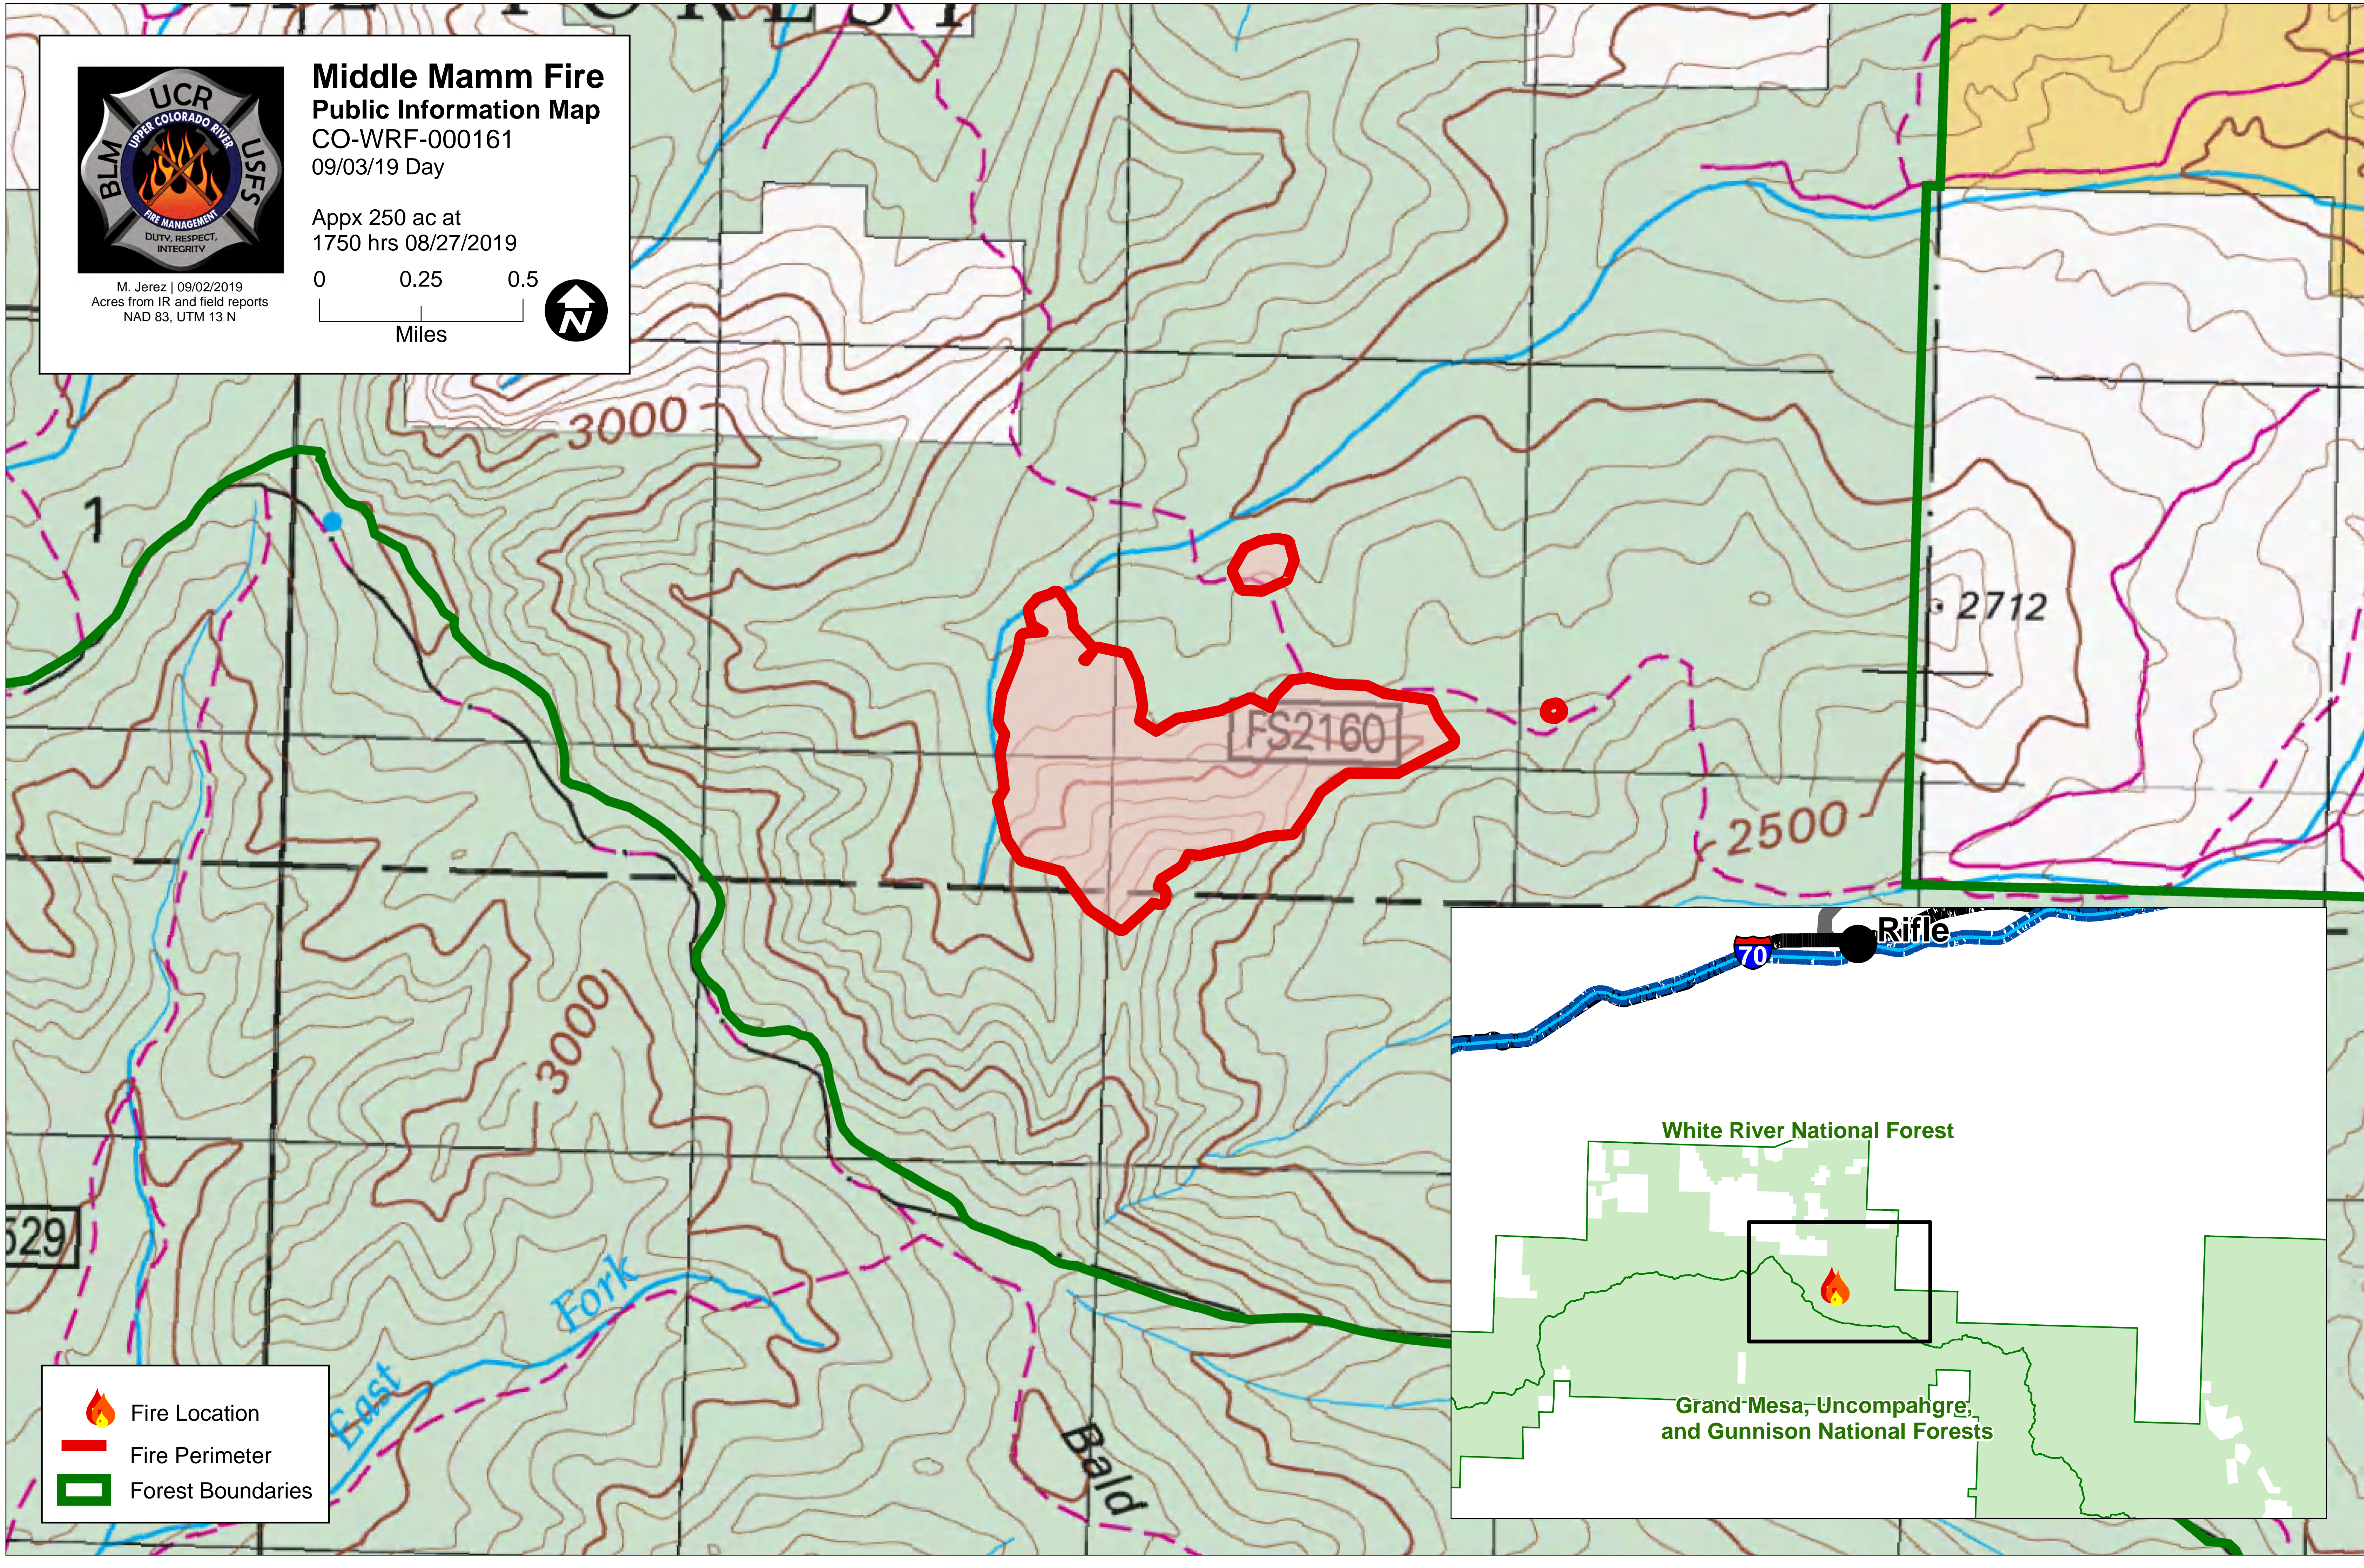

Middle Mamm Fire Public Information Map

CO-WRF-000161
09/03/19 Day

Appx 250 ac at
1750 hrs 08/27/2019

M. Jerez | 09/02/2019
Acres from IR and field reports
NAD 83, UTM 13 N

-  Fire Location
-  Fire Perimeter
-  Forest Boundaries