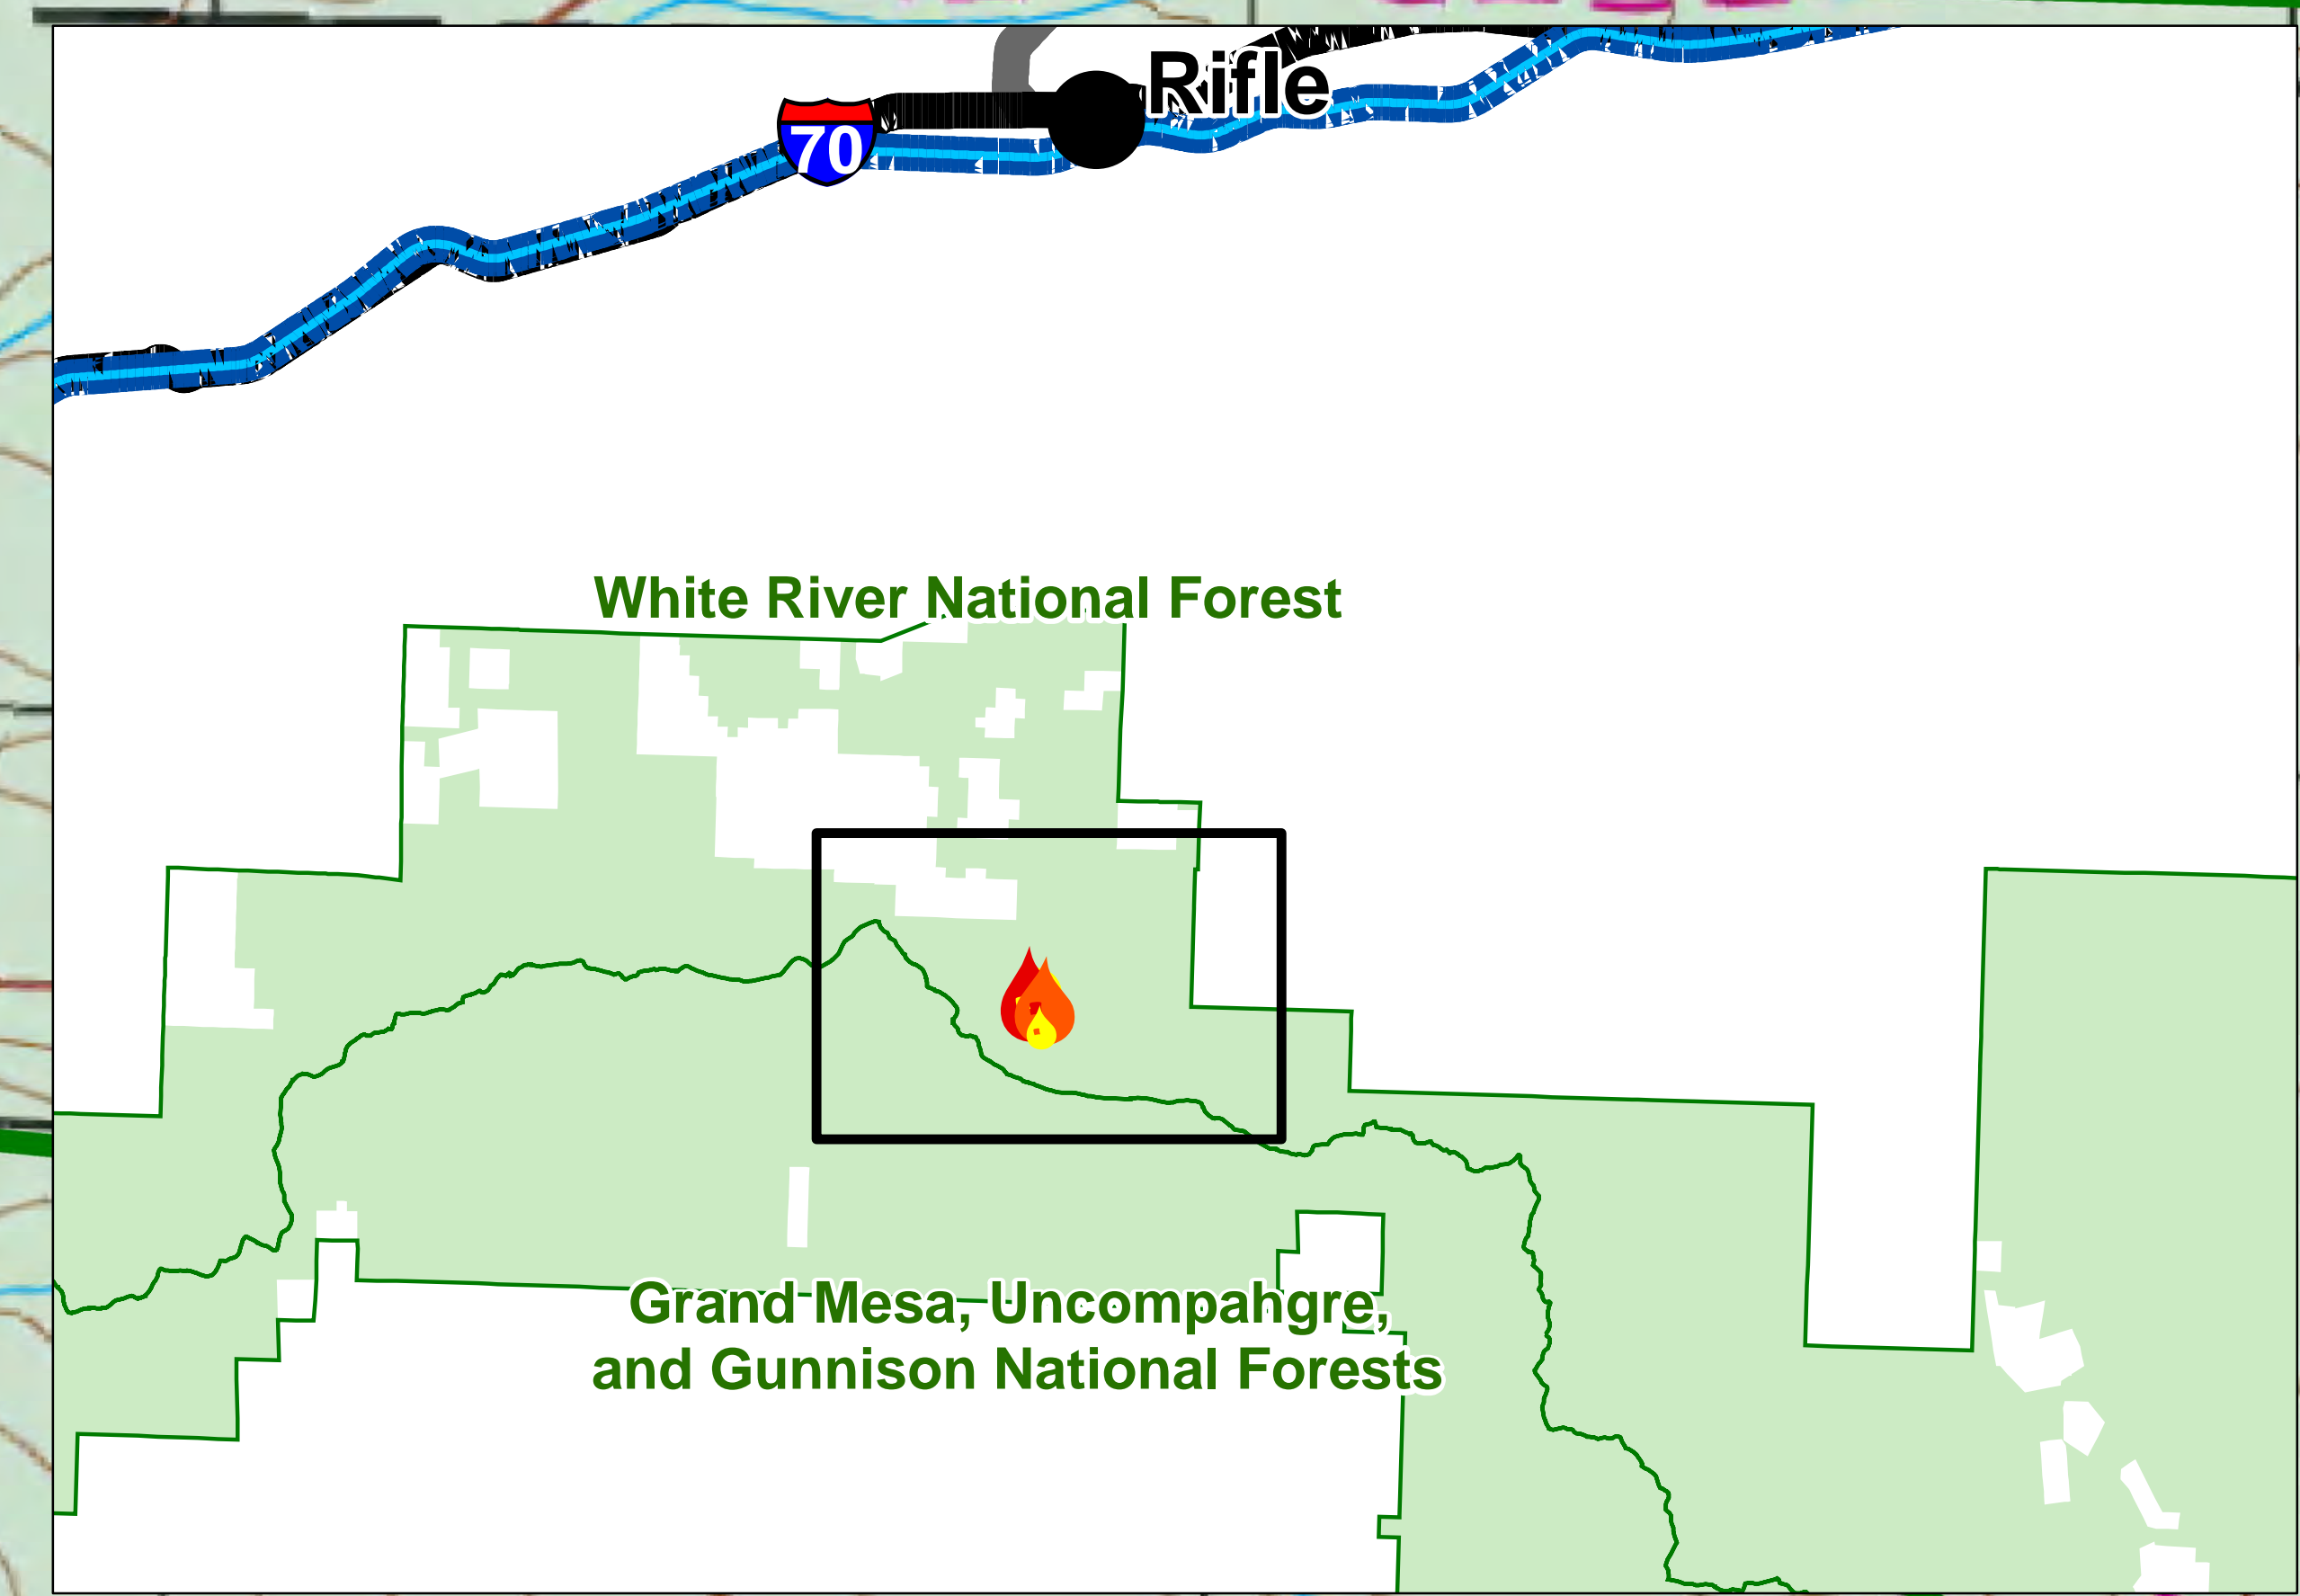

Middle Mamm Fire Public Information Map

CO-WRF-000161
09/03/19 Day

Appx 250 ac at
1750 hrs 08/27/2019

M. Jerez | 09/02/2019
Acres from IR and field reports
NAD 83, UTM 13 N

-  Fire Location
-  Fire Perimeter
-  Forest Boundaries