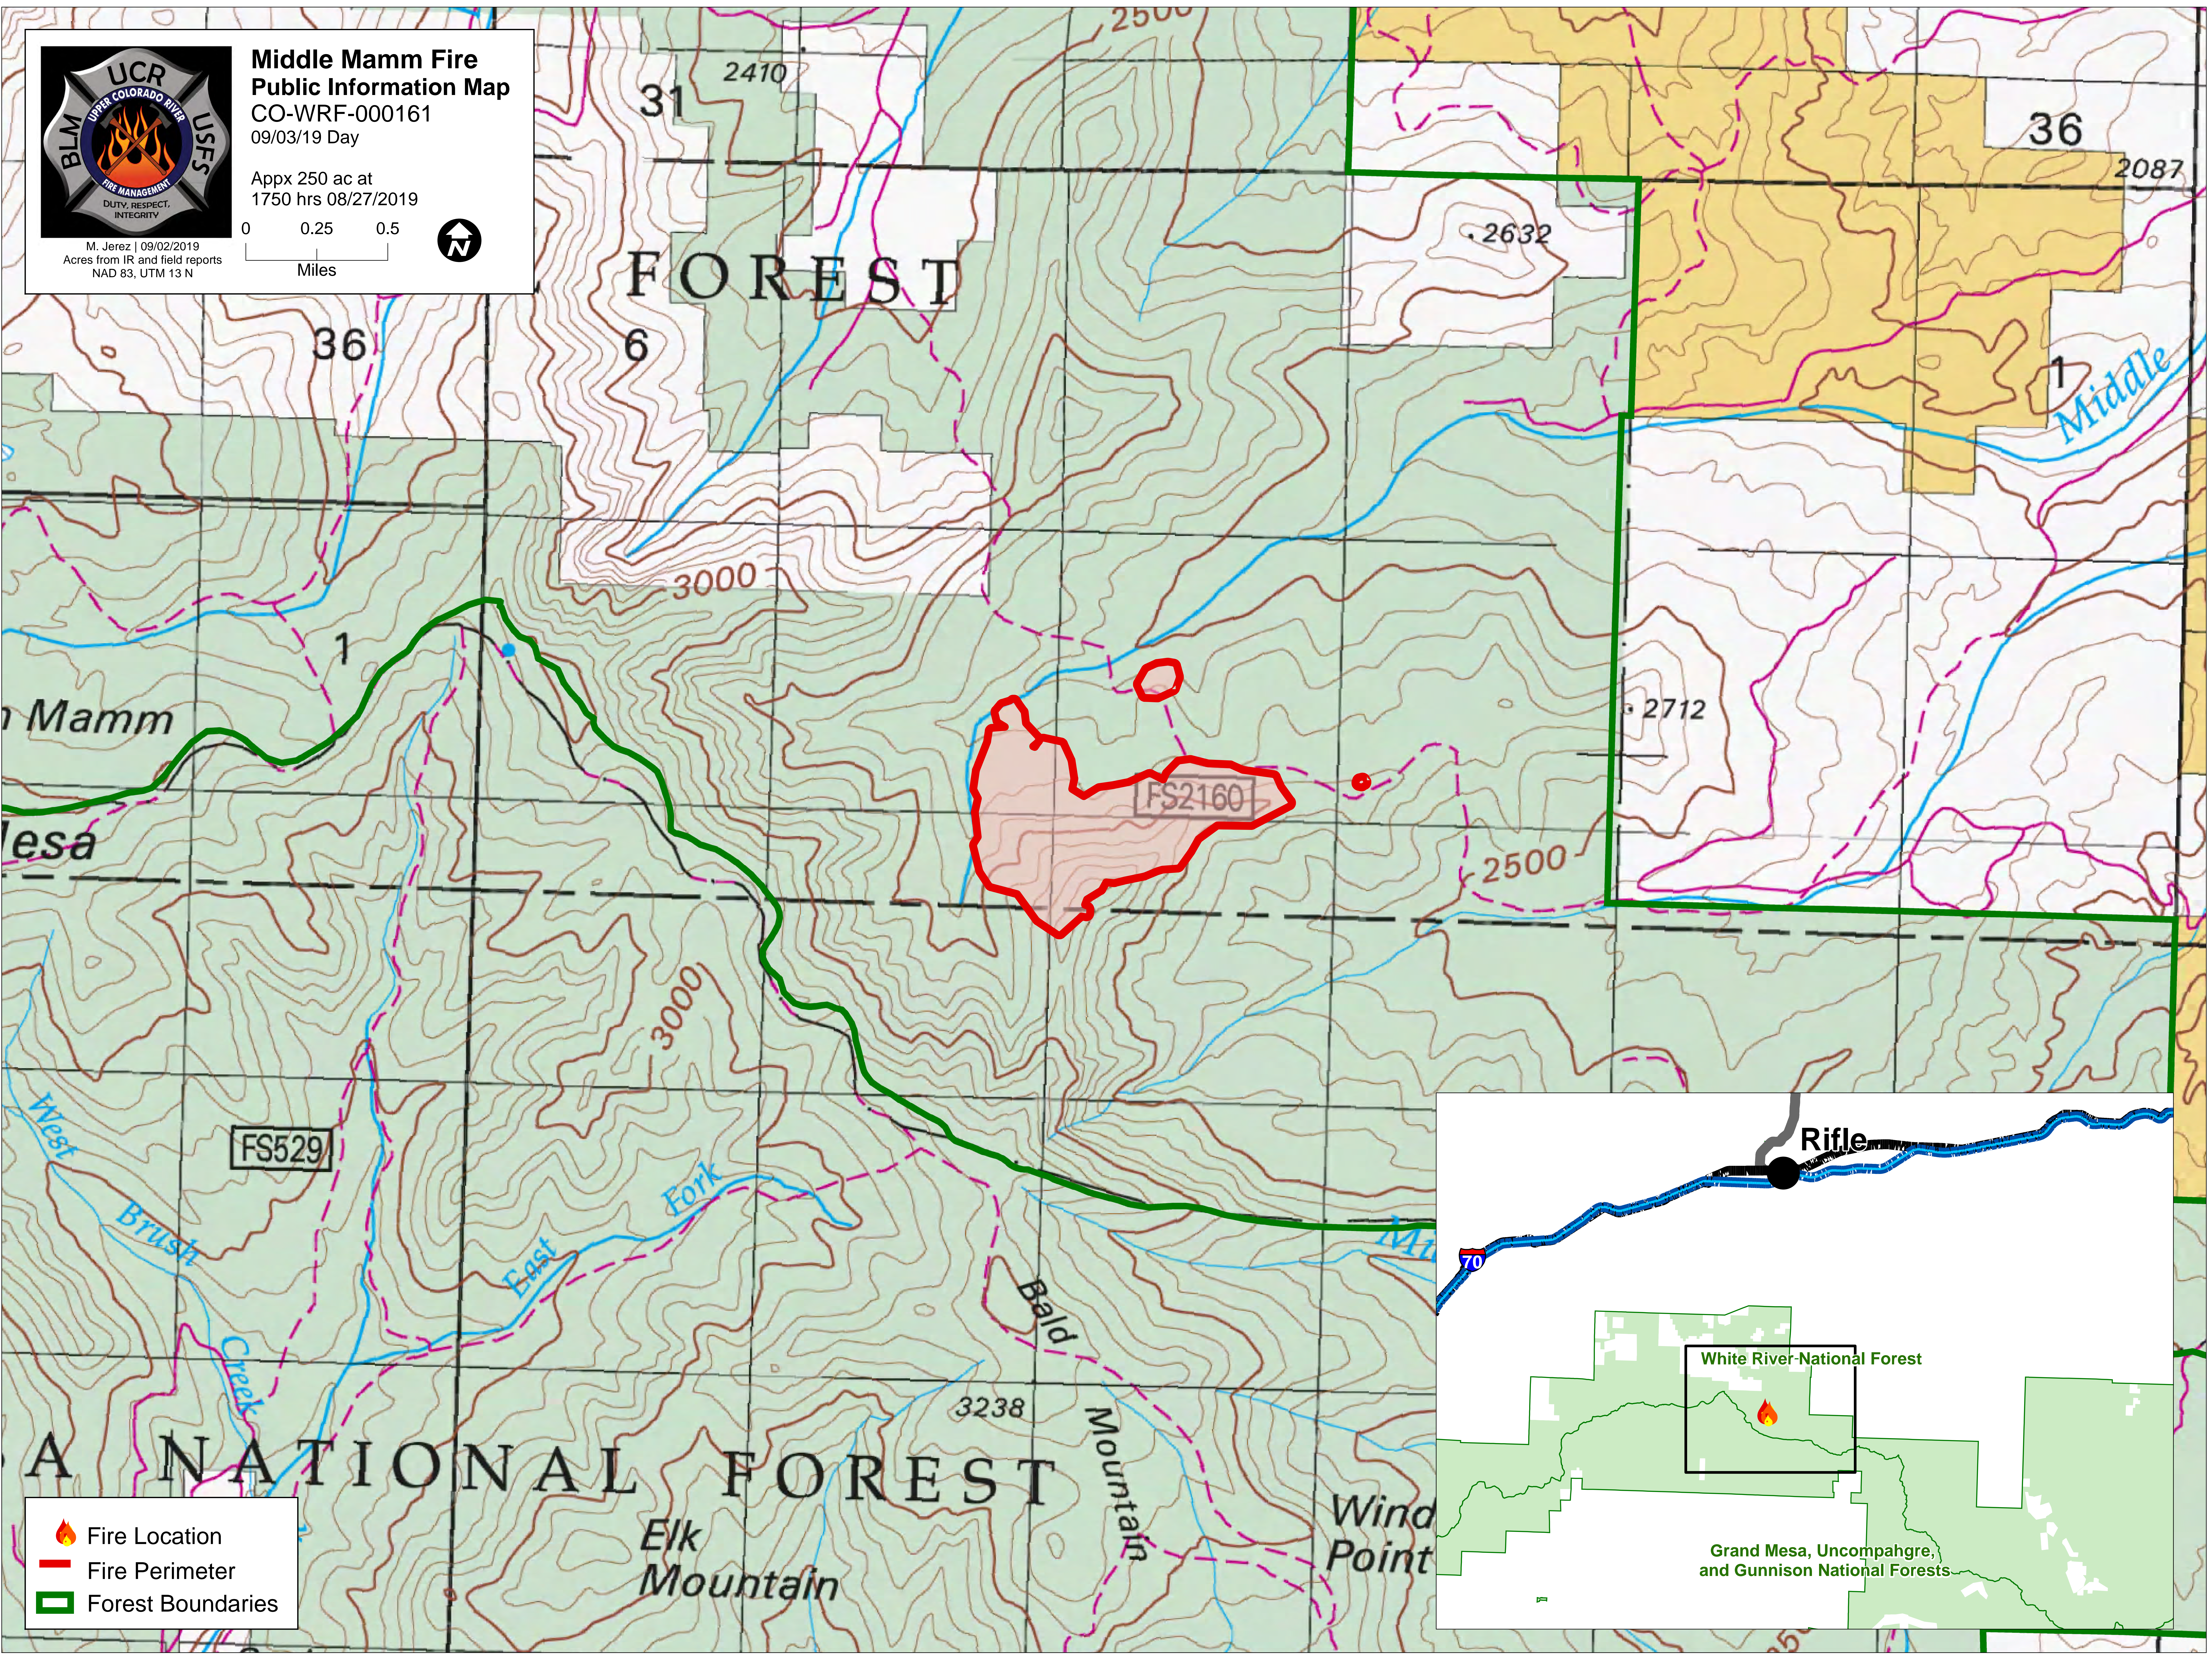

**Middle Mamm Fire  
Public Information Map**  
CO-WRF-000161  
09/03/19 Day

Appx 250 ac at  
1750 hrs 08/27/2019

M. Jerez | 09/02/2019  
Acres from IR and field reports  
NAD 83, UTM 13 N

- Fire Location
- Fire Perimeter
- Forest Boundaries