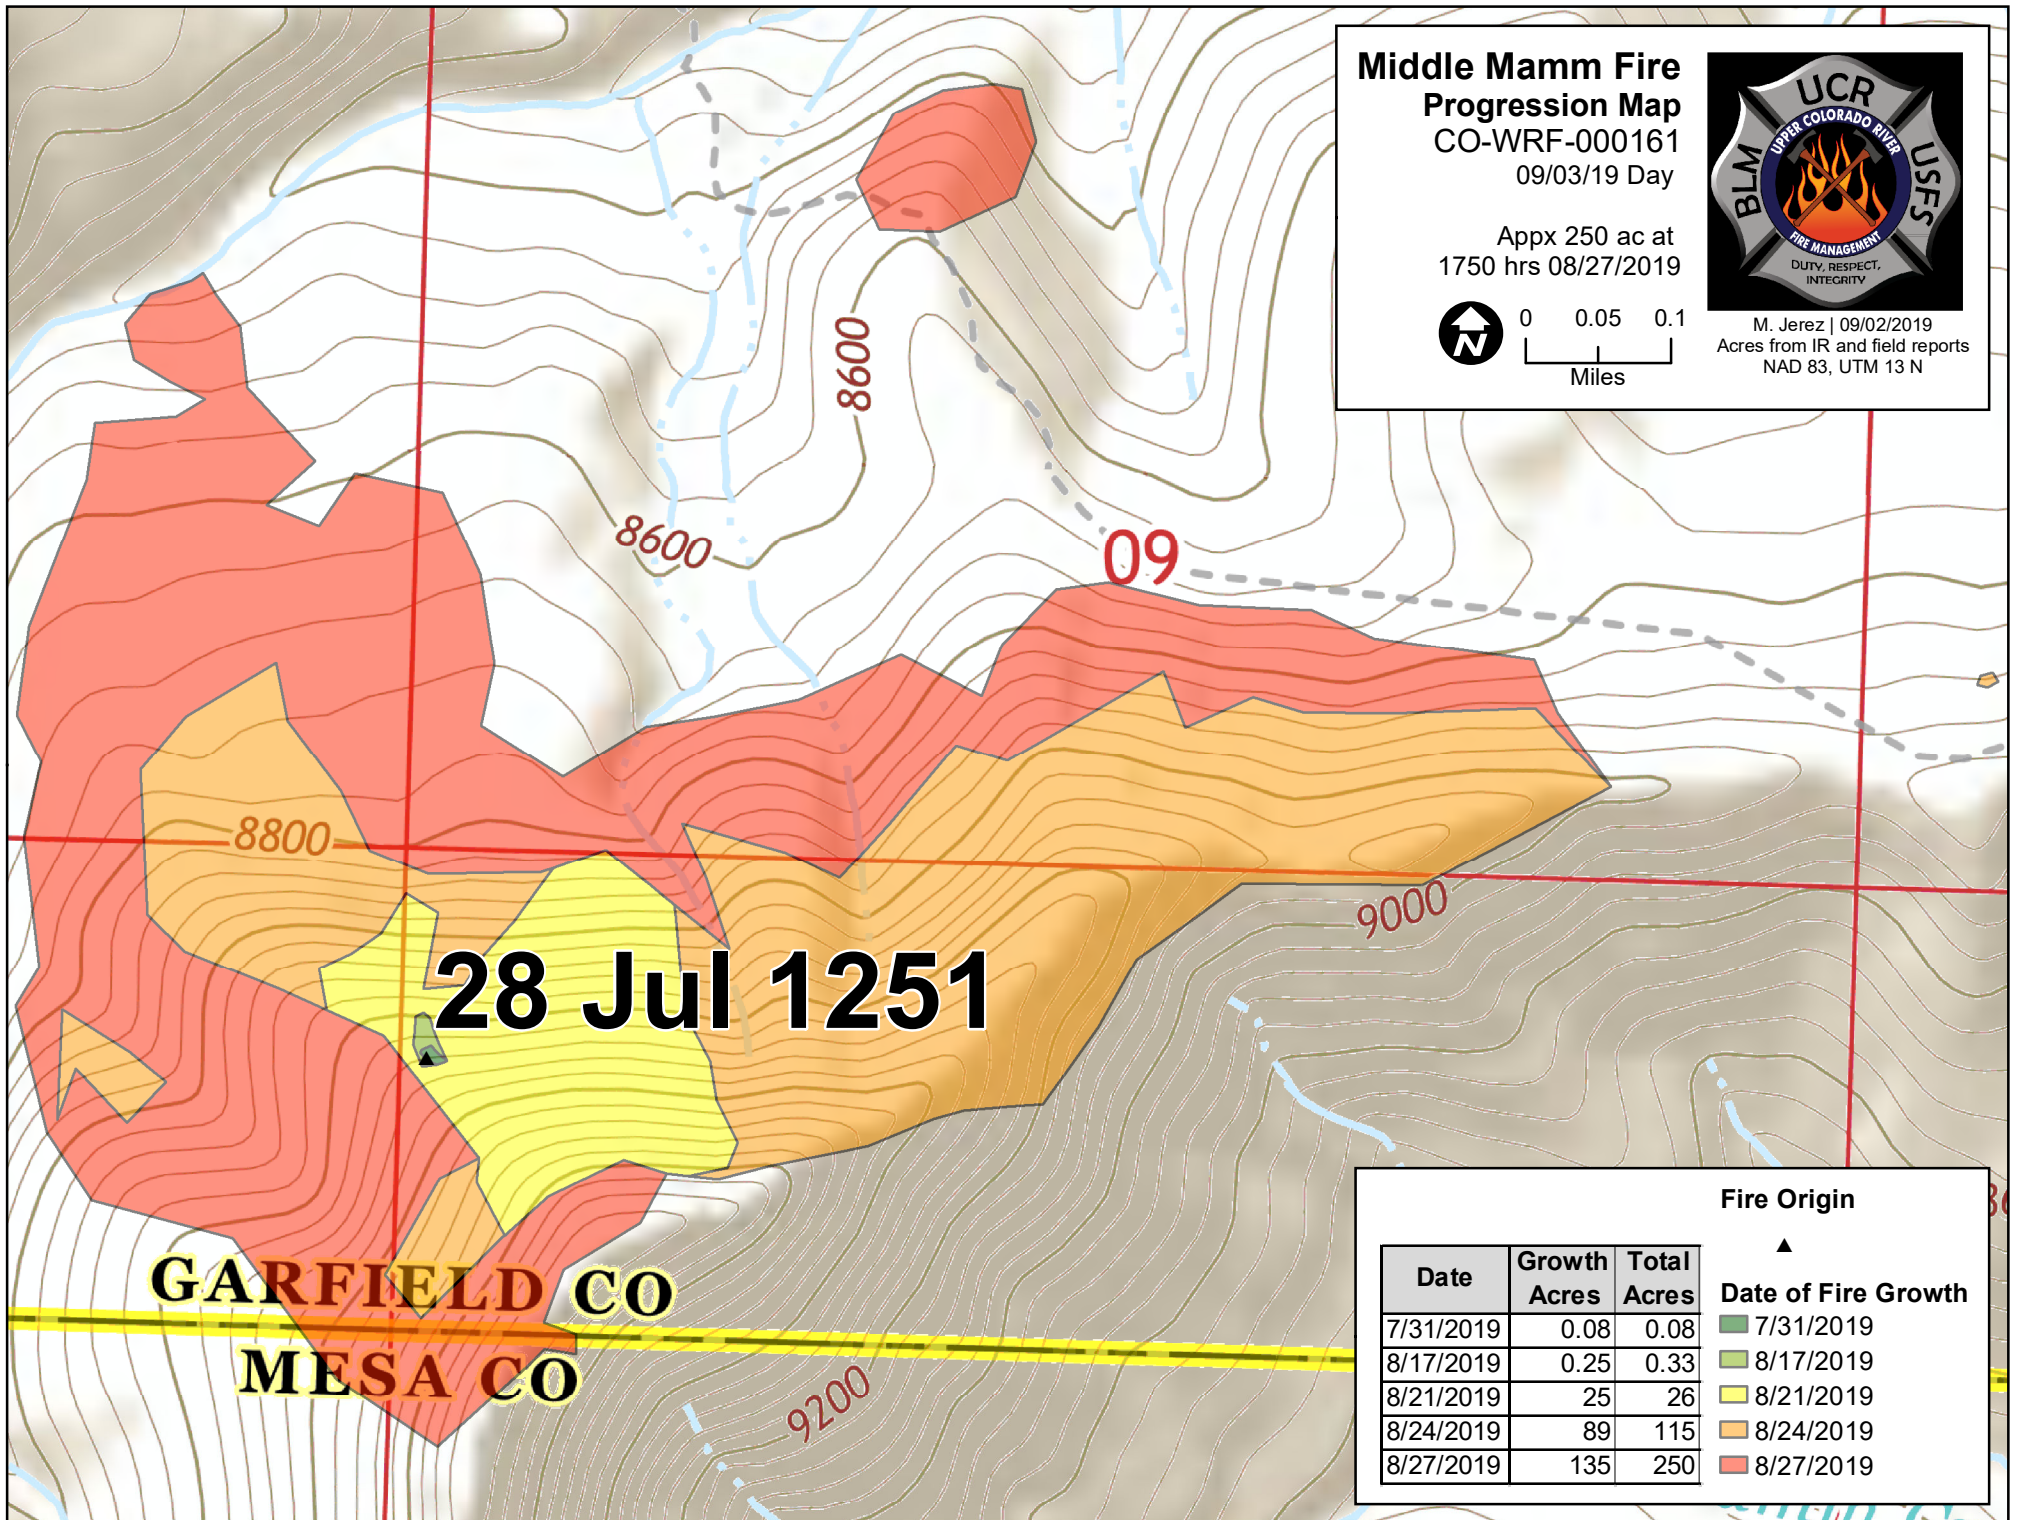

**Middle Mamm Fire
Progression Map**
CO-WRF-000161
09/03/19 Day

Appx 250 ac at
1750 hrs 08/27/2019

M. Jerez | 09/02/2019
Acres from IR and field reports
NAD 83, UTM 13 N

28 Jul 1251

GARFIELD CO
MESA CO

			Fire Origin
Date	Growth Acres	Total Acres	▲ Date of Fire Growth
7/31/2019	0.08	0.08	■ 7/31/2019
8/17/2019	0.25	0.33	■ 8/17/2019
8/21/2019	25	26	■ 8/21/2019
8/24/2019	89	115	■ 8/24/2019
8/27/2019	135	250	■ 8/27/2019