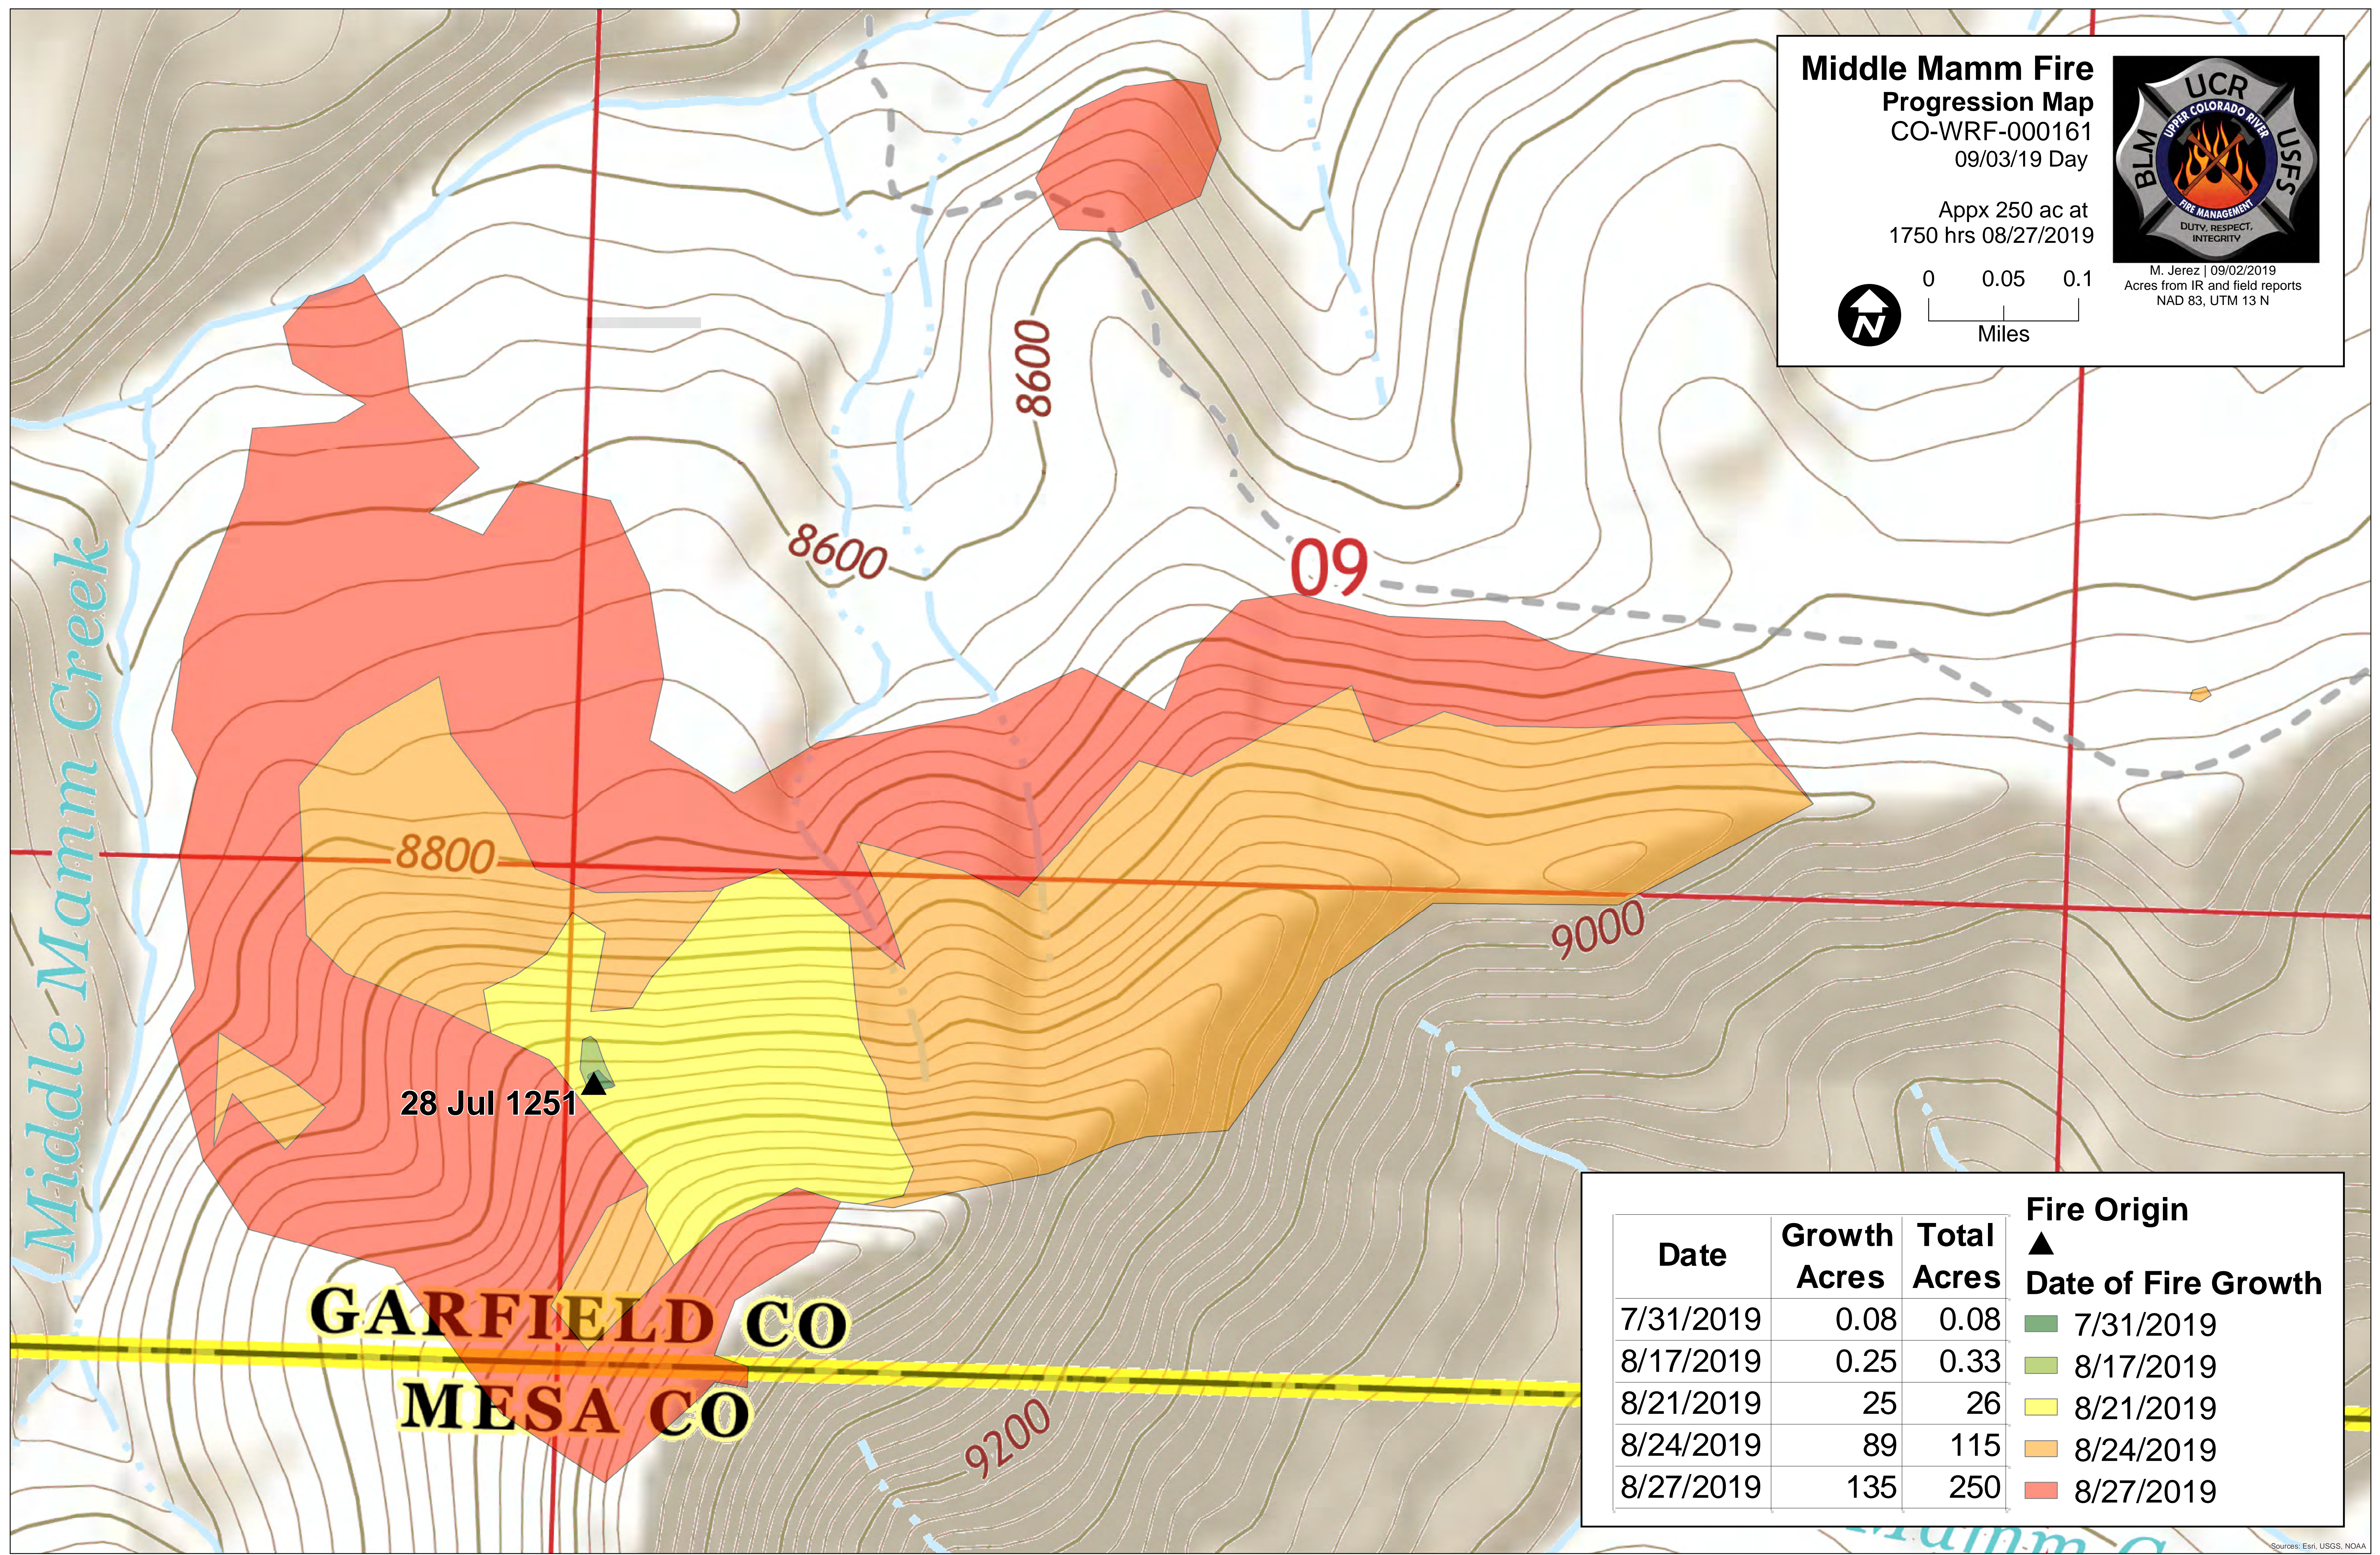

Middle Mamm Fire Progression Map
 CO-WRF-000161
 09/03/19 Day

Appx 250 ac at
 1750 hrs 08/27/2019

M. Jerez | 09/02/2019
 Acres from IR and field reports
 NAD 83, UTM 13 N

GARFIELD CO
MESA CO

28 Jul 1251 ▲

Date	Growth Acres	Total Acres	Fire Origin ▲ Date of Fire Growth
7/31/2019	0.08	0.08	7/31/2019
8/17/2019	0.25	0.33	8/17/2019
8/21/2019	25	26	8/21/2019
8/24/2019	89	115	8/24/2019
8/27/2019	135	250	8/27/2019

Sources: Esri, USGS, NOAA